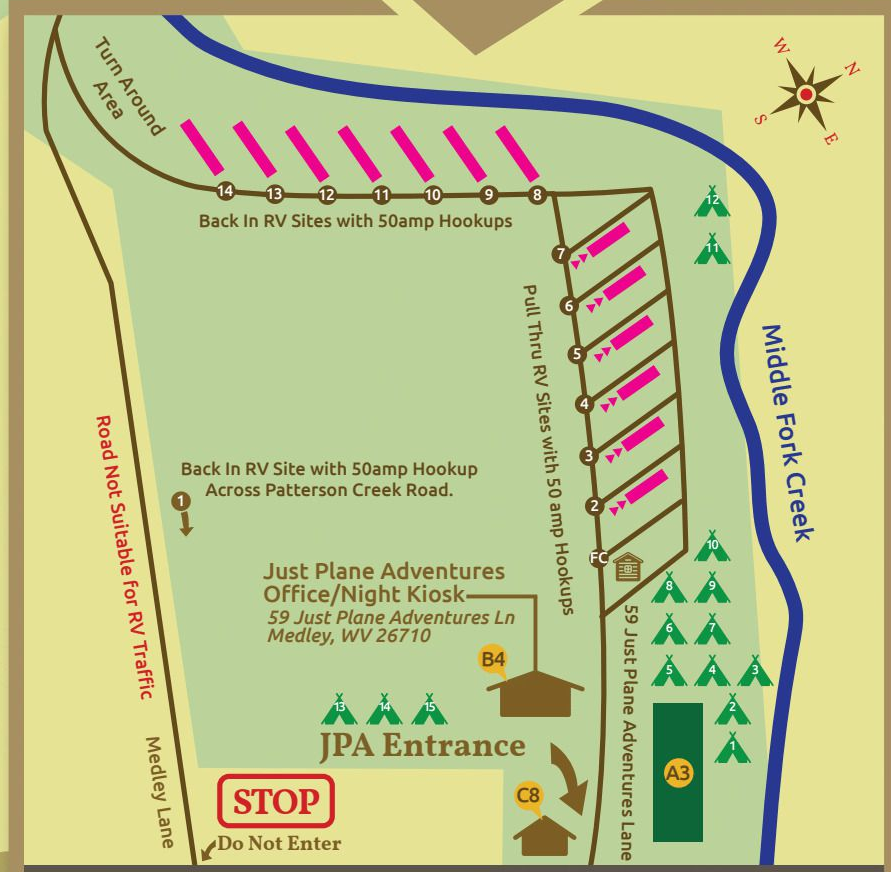

Just Plane Adventures

Lodging and Campground

Reservations: (304) 703-5878 or 5898
 59 Just Plane Adventures Lane
 Medley, WV 26710
www.justplaneadventures.com

SITE MAP

- A1** Private Shooting Range
Trails beyond A1 Private by permission only when range is not hot.
- A2** Airplane Hangar Rental
- A3** High Tunnel Garden
- A4** Private Residence
164 Vision Beyond Circle
- FC** Fork Creek Cabin
- C1** Cabin 1
361 Visions Beyond Circle
- C2** Cabin 2
45 Visions Beyond Circle
- C3** Cabin 3
309 Visions Beyond Circle
- C4** Cabin 4
309 Visions Beyond Circle
- C5** Cabin 5
194 Visions Beyond Circle
- C6** Cabin 6
216 Visions Beyond Circle
- C8** Farm House
9987 Patterson Creek Road
- B1** Conference Center
- B2** Office & Hangar Home
353 Heavens Landing Lane
- B3** Airplane Hangar Bath/Shower
213 Heavens Landing Lane
- B4** Office/Store/Bathhouse /Laundry

- By Permission Only
- Driving Road
- Walking Trail
- Body of Water
- Tent Sites and Air Camping
- Primitive Camping
- Aircraft Parking
- Retreat Building
- Cabin Rental
- 50 amp Truck Camper Site - Back In
- 50 amp RV Site - Back In
- 50 amp RV Site - Pull Thru
- 30 amp RV Site - Pull Thru

←←← (2.6 Miles to Route 48) 9987 Patterson Creek Road