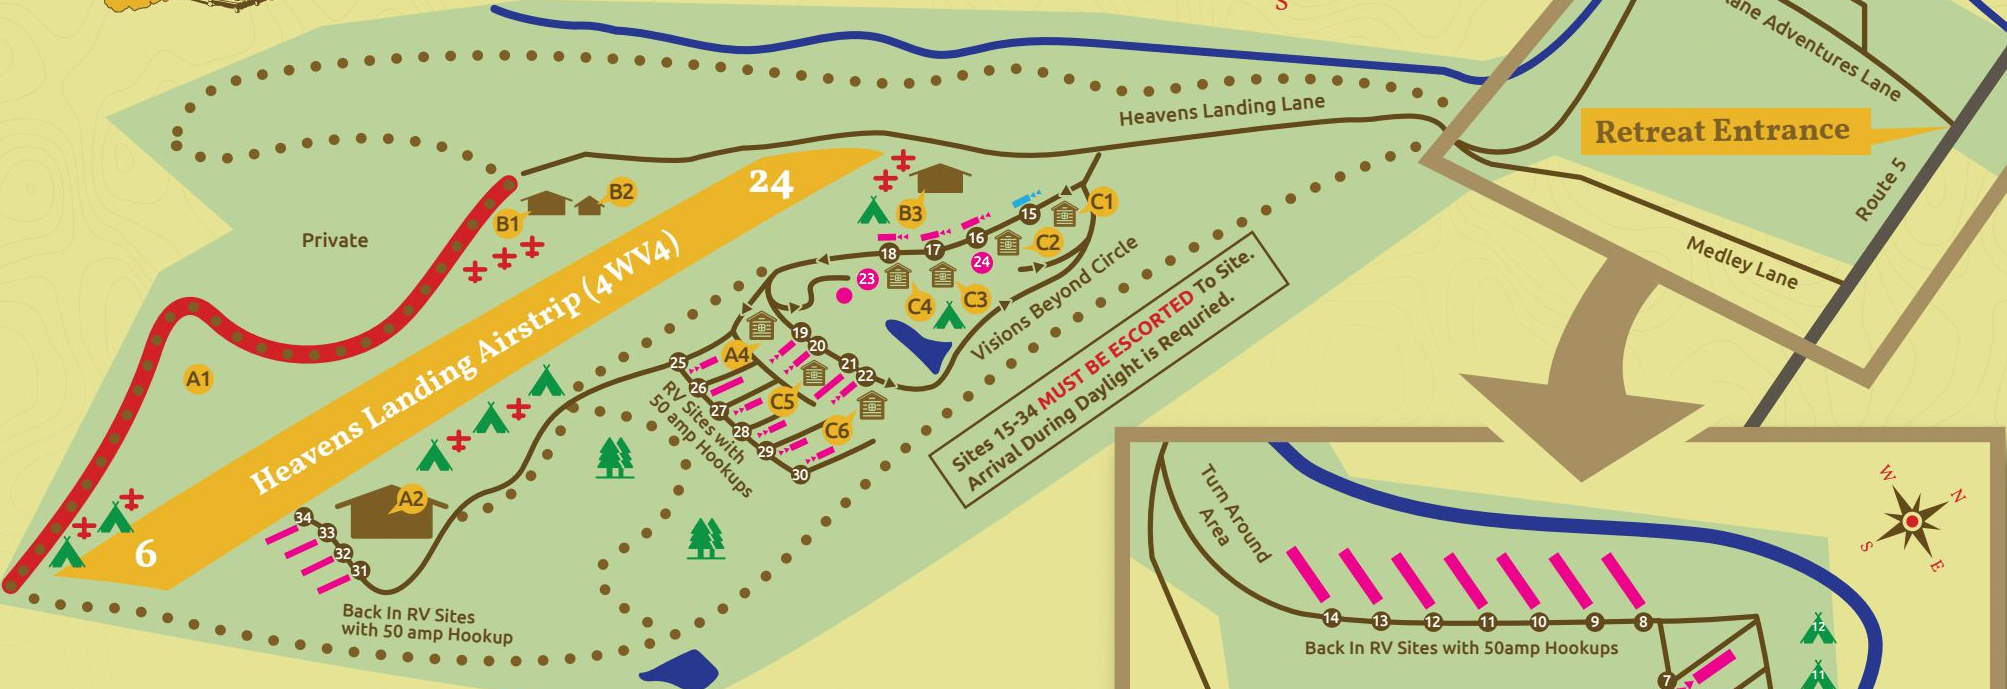

Just Plane Adventures

Lodging and Campground

Reservations: (304) 703-5878 or 5898
 59 Just Plane Adventures Lane
 Medley, WV 26710
www.justplaneadventures.com

SITE MAP

- A1** Private Shooting Range
Trails beyond A1 Private by permission only when range is not hot.
- A2** Airplane Hangar Rental
- A3** High Tunnel Garden
- A4** Private Residence
164 Vision Beyond Circle
- FC** Fork Creek Cabin
- C1** Cabin 1
361 Visions Beyond Circle
- C2** Cabin 2
45 Visions Beyond Circle
- C3** Cabin 3
309 Visions Beyond Circle
- C4** Cabin 4
309 Visions Beyond Circle
- C5** Cabin 5
194 Visions Beyond Circle
- C6** Cabin 6
216 Visions Beyond Circle
- C8** Farm House
9987 Patterson Creek Road
- B1** Conference Center
- B2** Office & Hangar Home
353 Heavens Landing Lane
- B3** Airplane Hangar Bath/Shower
213 Heavens Landing Lane
- B4** Office/Store/Bathhouse /Laundry

- By Permission Only
- Driving Road
- Walking Trail
- Body of Water
- Tent Sites and Air Camping
- Primitive Camping
- Aircraft Parking
- Retreat Building
- Cabin Rental
- 50 amp Truck Camper Site - Back In
- 50 amp RV Site - Back In
- 50 amp RV Site - Pull Thru
- 30 amp RV Site - Pull Thru

←←← (2.6 Miles to Route 48) 9987 Patterson Creek Road