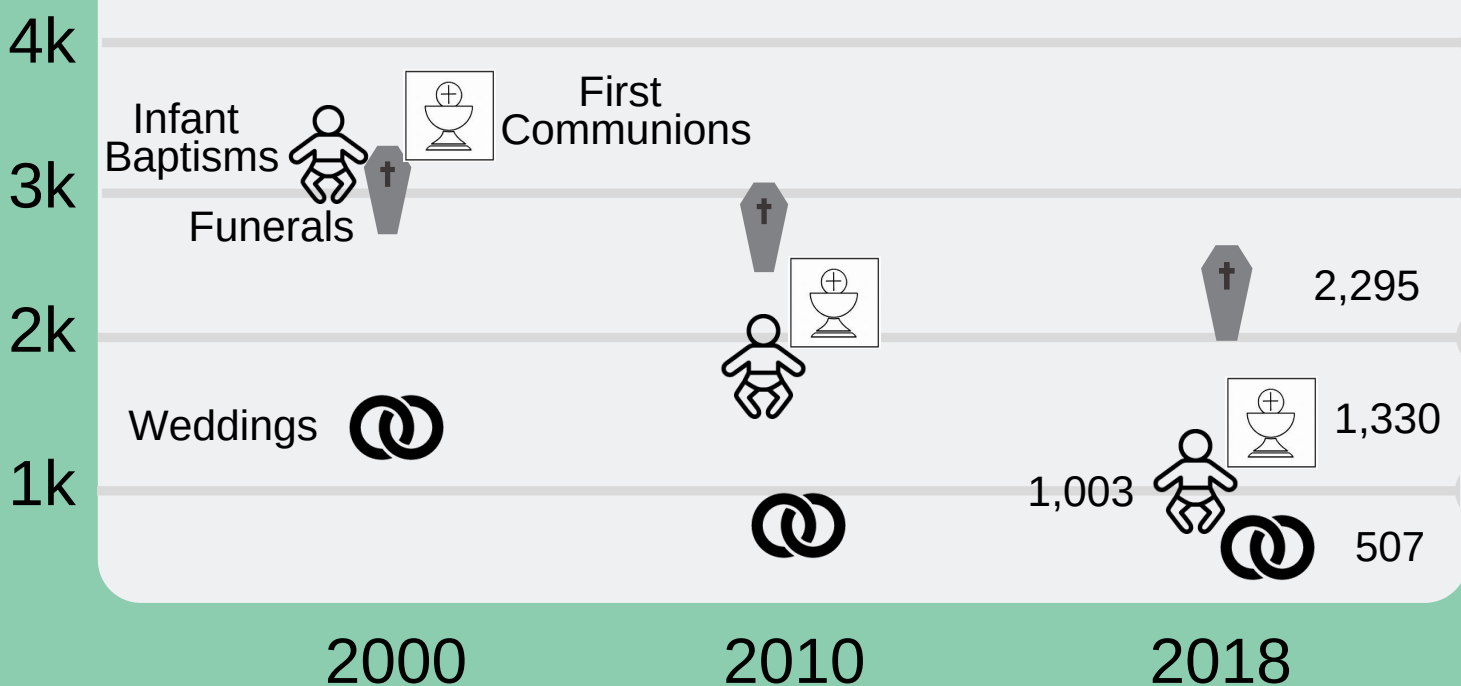

DOY by the numbers since 2000

Priests in Active Ministry

2000 - 116

2010 - 98

2018 - 73

2025 - Est. 55

Mass Attendance

2000 - 106,796

2010 - 80,704

2017 - 42,601

2018 - 40,549

Sacramental Celebrations

DOY by the numbers since 2000

Total Population

2000
1,219,386

2010
1,193,021