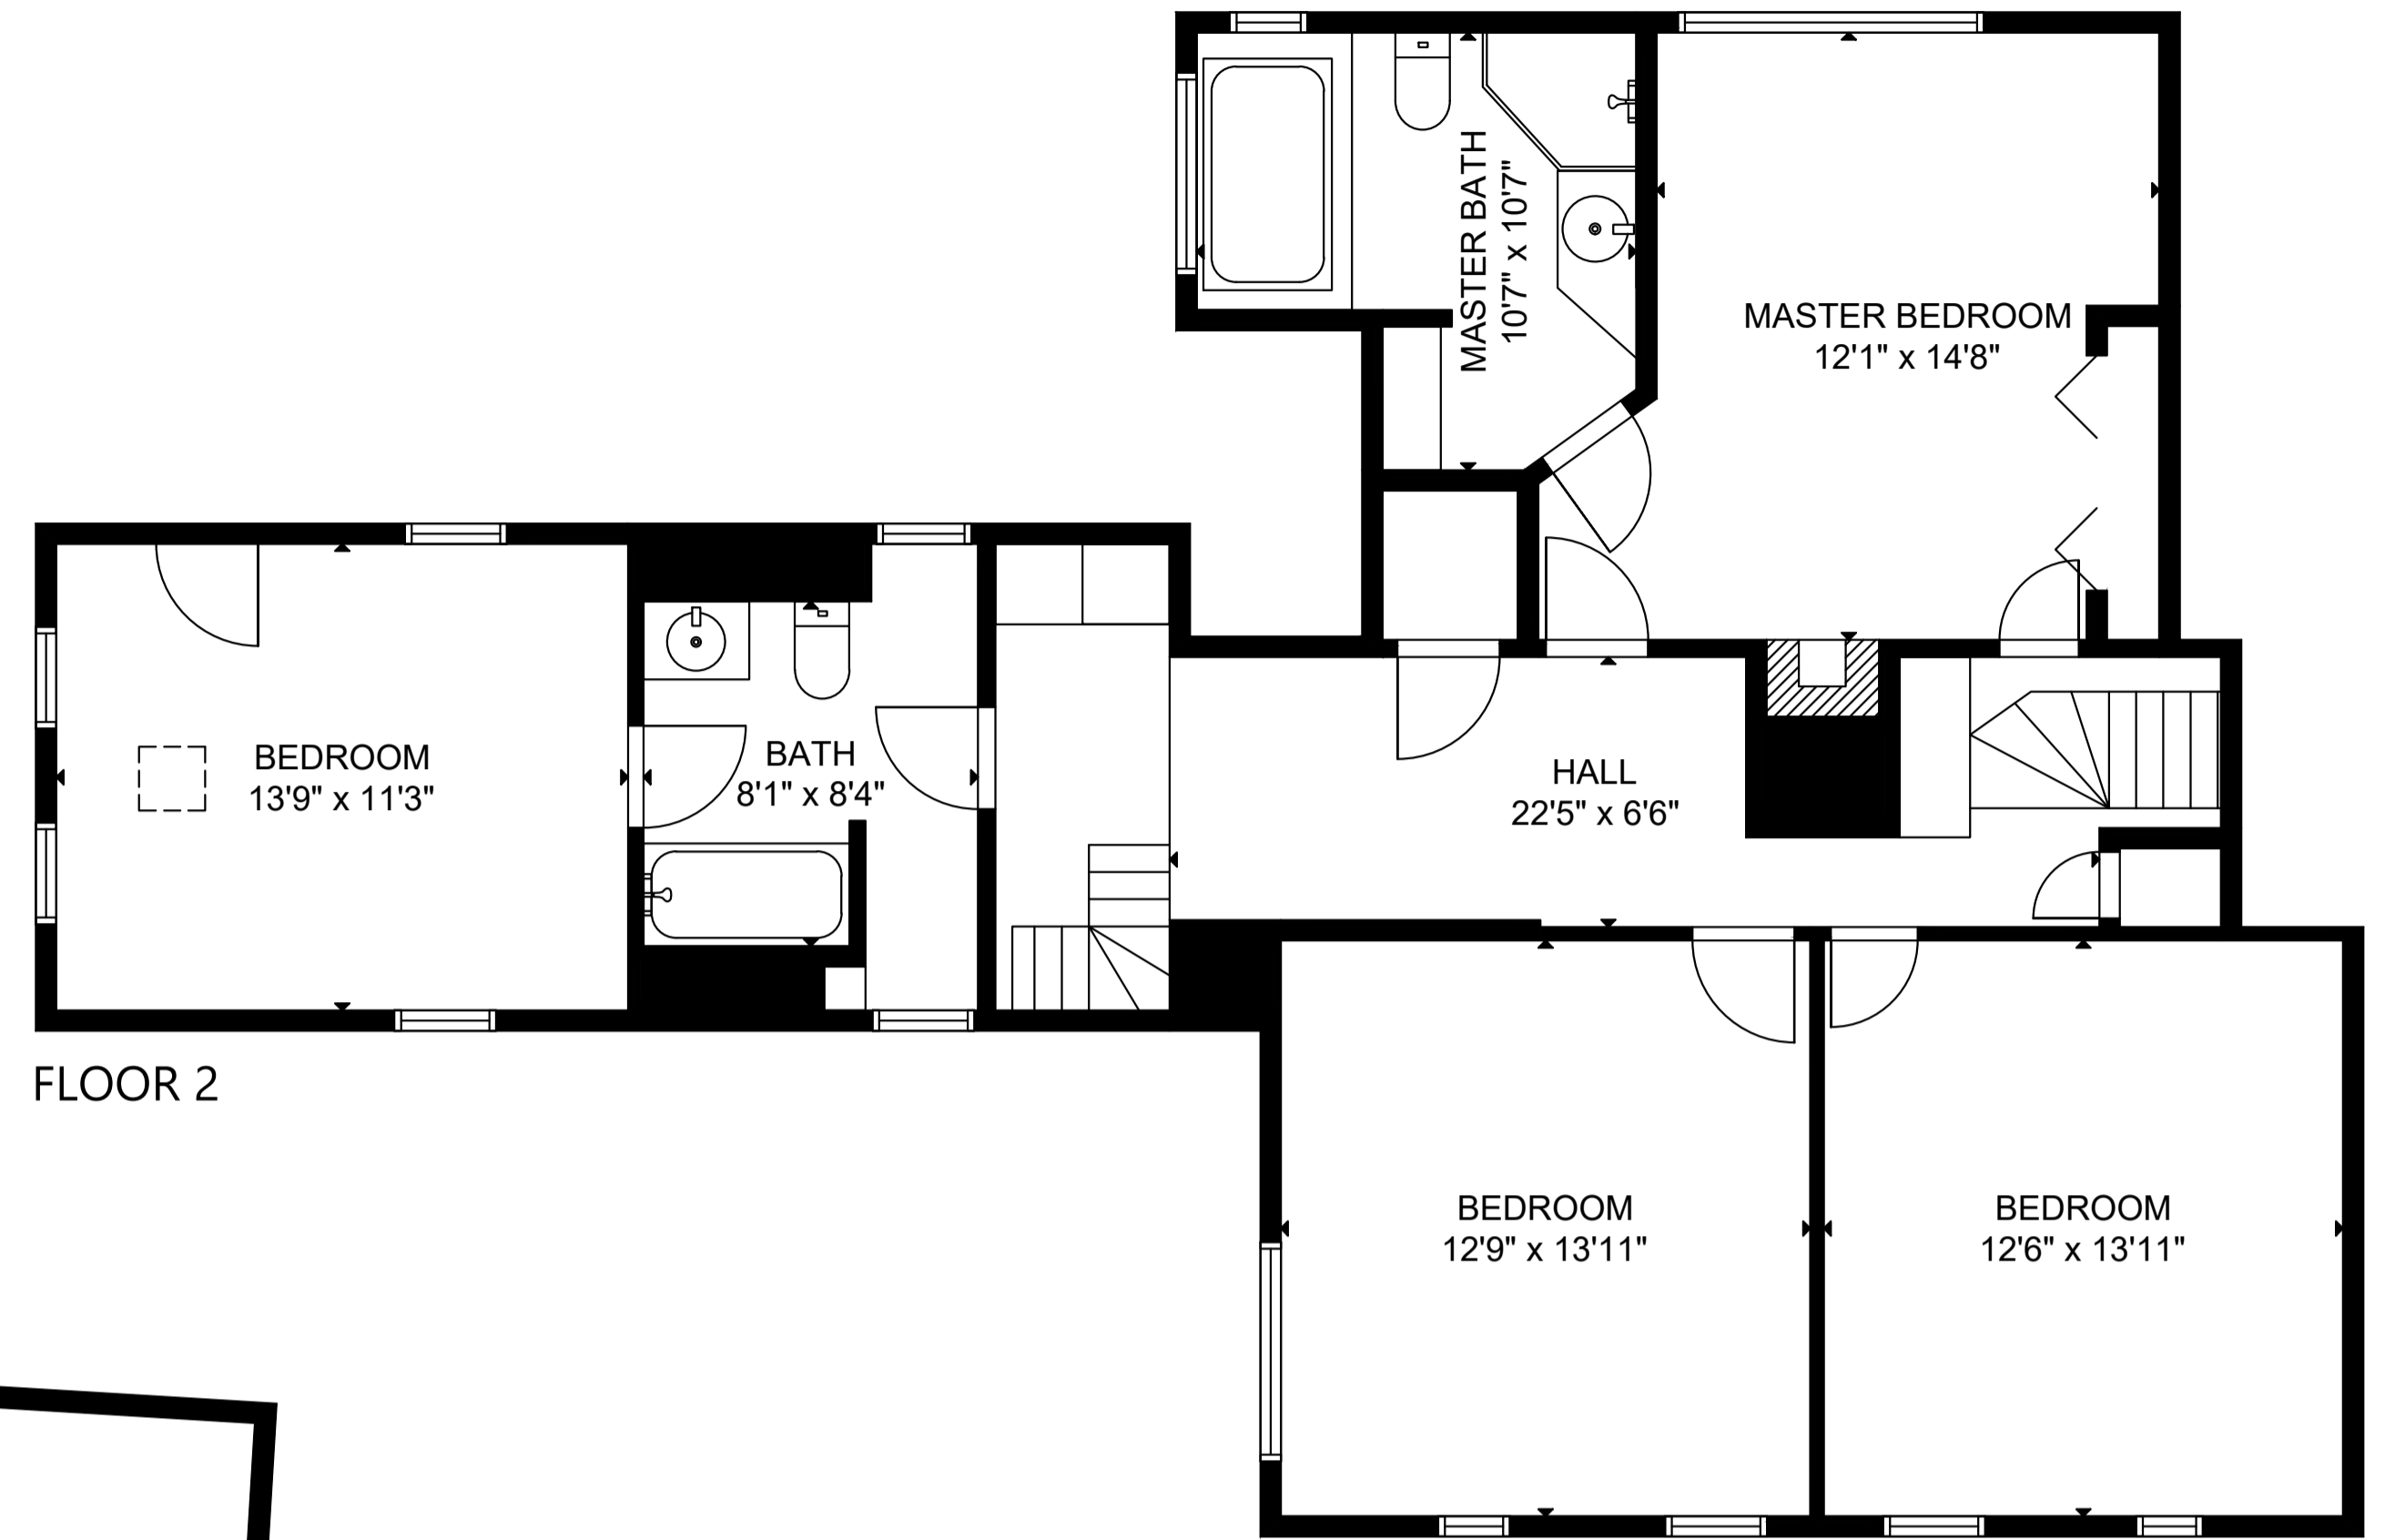

FLOOR 1

FLOOR 2

ABOVE GARAGE

GROSS INTERNAL AREA
 TOTAL: 3,241 sq ft
 FLOOR 1: 2,093 sq ft, FLOOR 2: 1,148 sq ft
 EXCLUDED AREA: GARAGE: 307 sq ft, ABOVE GARAGE: 535 sq ft
 SIZE AND DIMENSIONS ARE APPROXIMATE, ACTUAL MAY VARY.