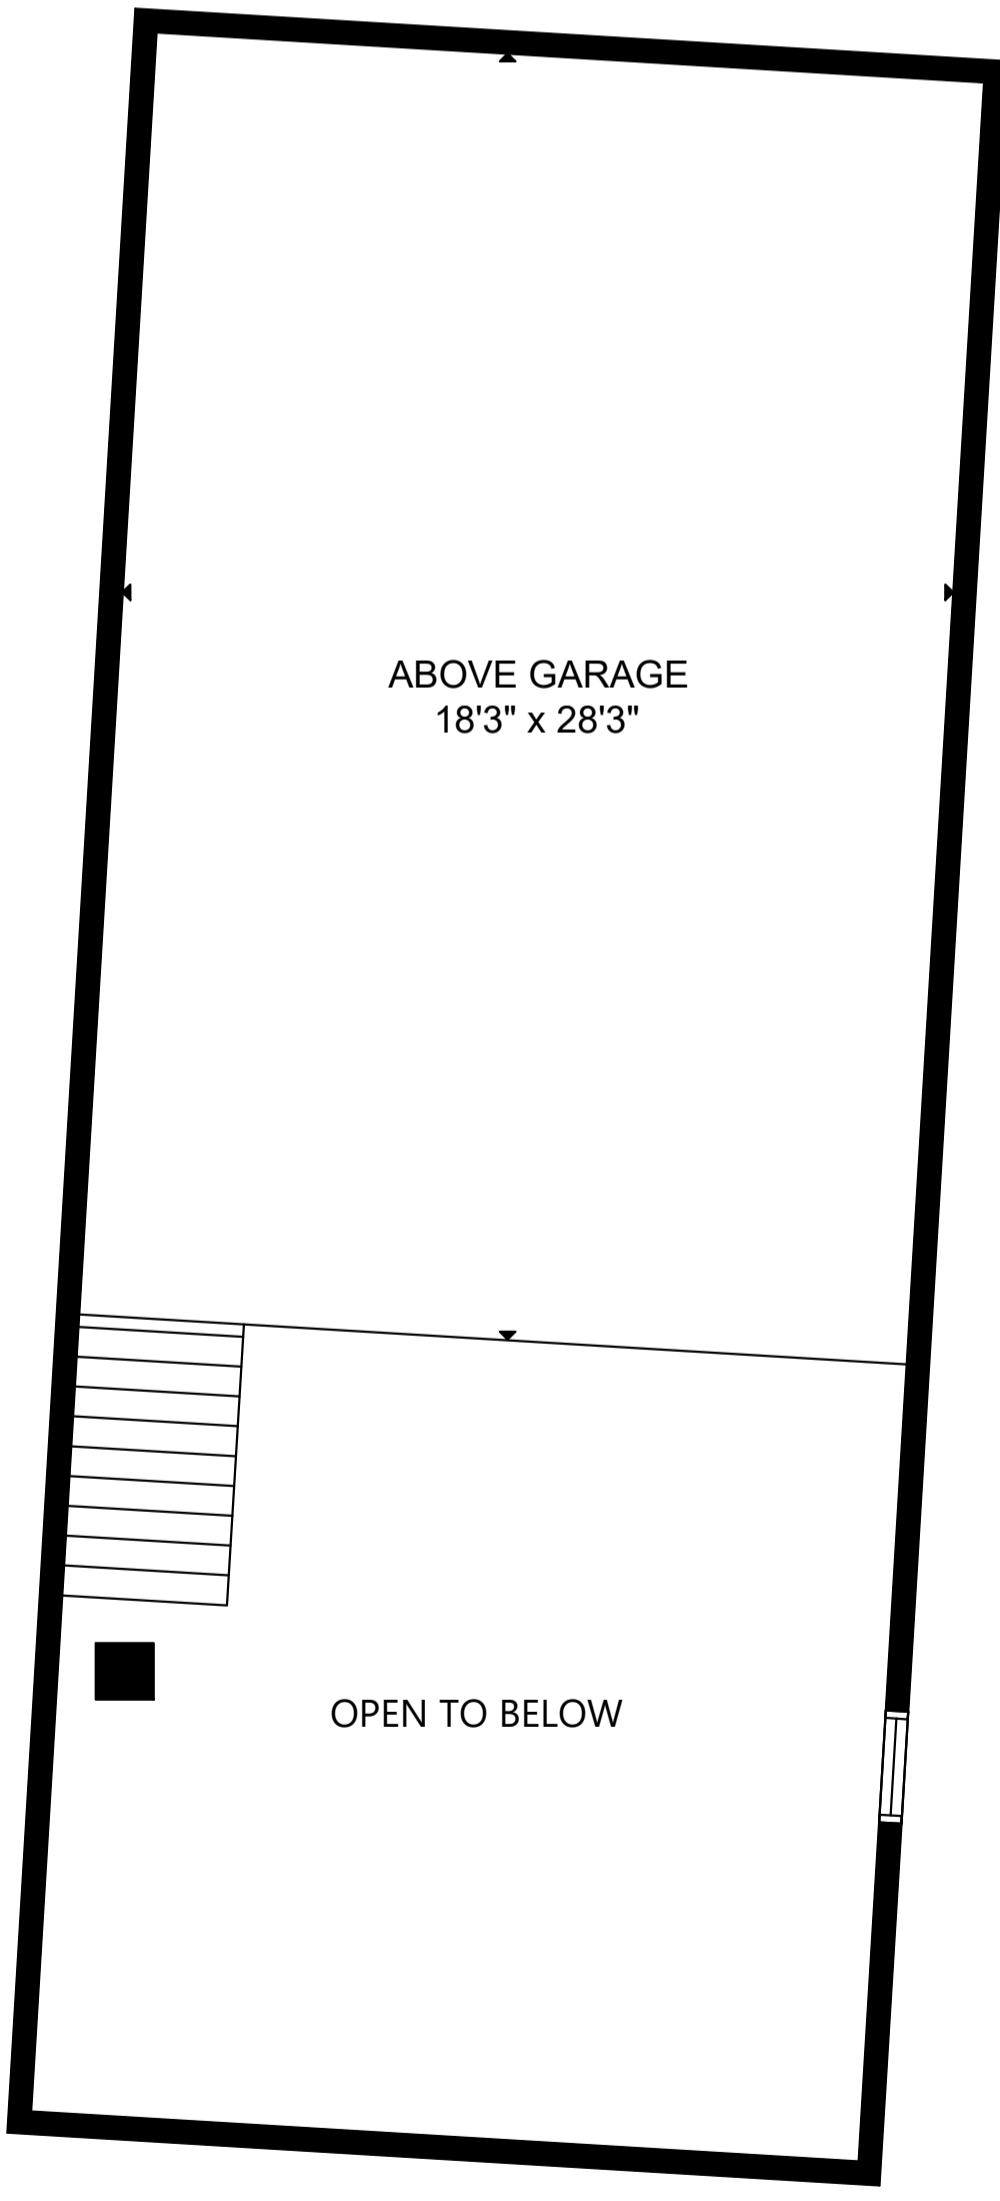

FLOOR 1

FLOOR 2

ABOVE GARAGE

GROSS INTERNAL AREA
 TOTAL: 3,241 sq ft
 FLOOR 1: 2,093 sq ft, FLOOR 2: 1,148 sq ft
 EXCLUDED AREA: GARAGE: 307 sq ft, ABOVE GARAGE: 535 sq ft
 SIZE AND DIMENSIONS ARE APPROXIMATE, ACTUAL MAY VARY.