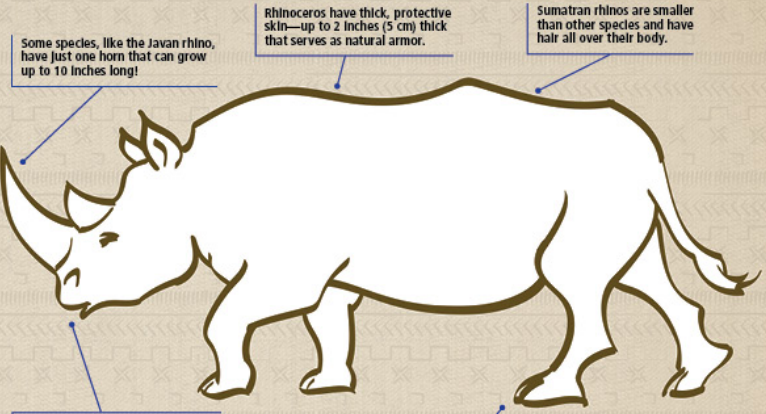

DESIGN A RHINO!

Just like M20, rhinos in the wild have adaptations that provide them with strength and protection. Use the outline below to create your own animal protector of Wakanda! You can use your imagination and be as creative as you choose. Learn more about rhino species by reading the adaptations found around the outline. For inspiration, check out the photos of rhino artwork created by passionate conservation heroes!

Some species, like the Javan rhino, have just one horn that can grow up to 10 inches long!

Like horses and zebras, rhinos are herbivore mammals with an odd number of "toes" on their rear feet – 3.

To learn more about rhinos and other amazing species, visit DisneyAnimals.com

Be Inspired!

Artists raise funds to protect rhinos each year through The Horns and Heroes Project. Check out some of their creative designs!

@thehornsandheroesproject

@hornsandheroes