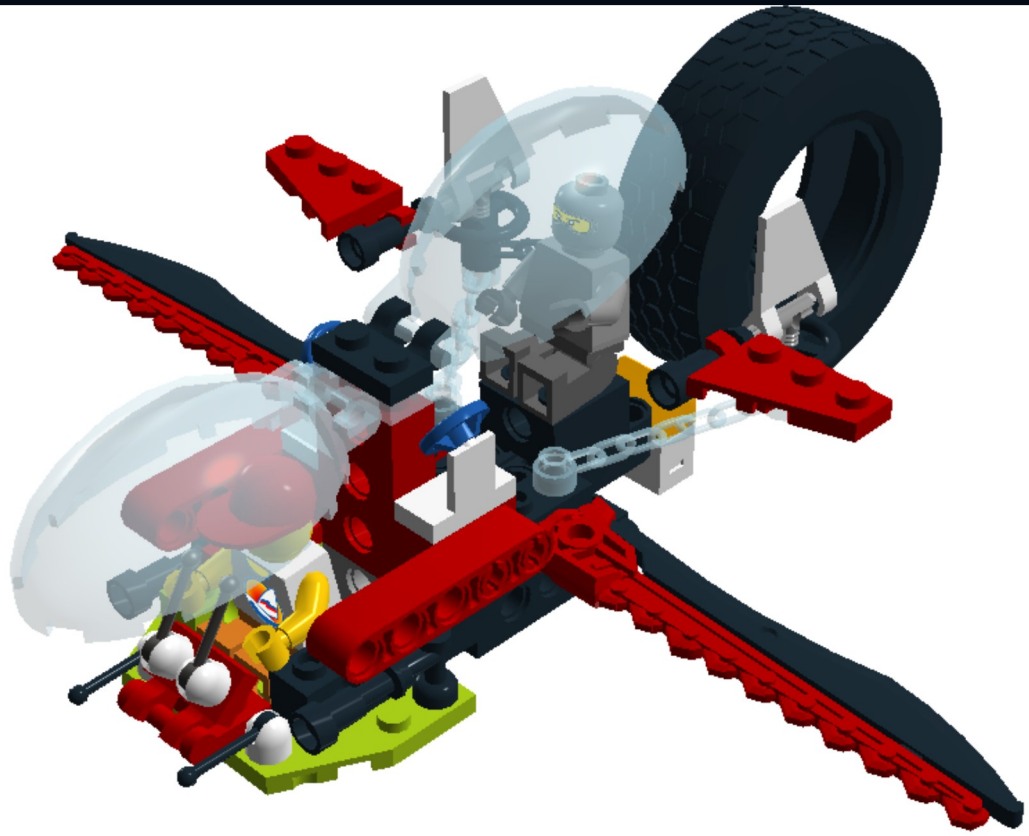

**LEGO** DIGITAL DESIGNER 4.2

Model Name:  
**motor spaceship**

Number of Bricks: 78

Step 1 of 56

Step 2 of 56

2 x

1 x

1 x