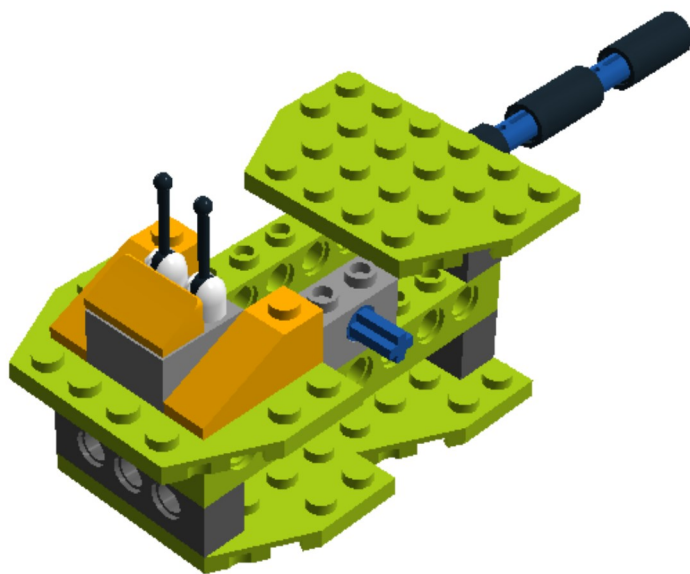

LEGO DIGITAL DESIGNER 4.2

Model Name:
satelite

Number of Bricks: 68

Step 1 of 24

Step 2 of 24

2 x

1 x

1 x

Step 5 of 24

1 x

1 x

2 x

Step 6 of 24

Step 7 of 24

Step 8 of 24

Step 9 of 24