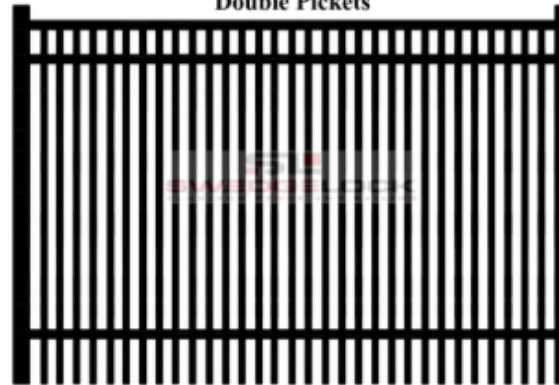

Doggie & Double Picket Styles

Model E

6" Drop
Doggie Pickets

Model B

6" Drop
Doggie Pickets

Model F

6" Drop
Doggie Pickets

Model C

6" Drop
Doggie Pickets

Model E

6" Drop
Double Pickets

Model E

Poolstyle
Double Pickets

Doggie Pickets and Double Pickets are available as optional upgrades on any of our fence models.