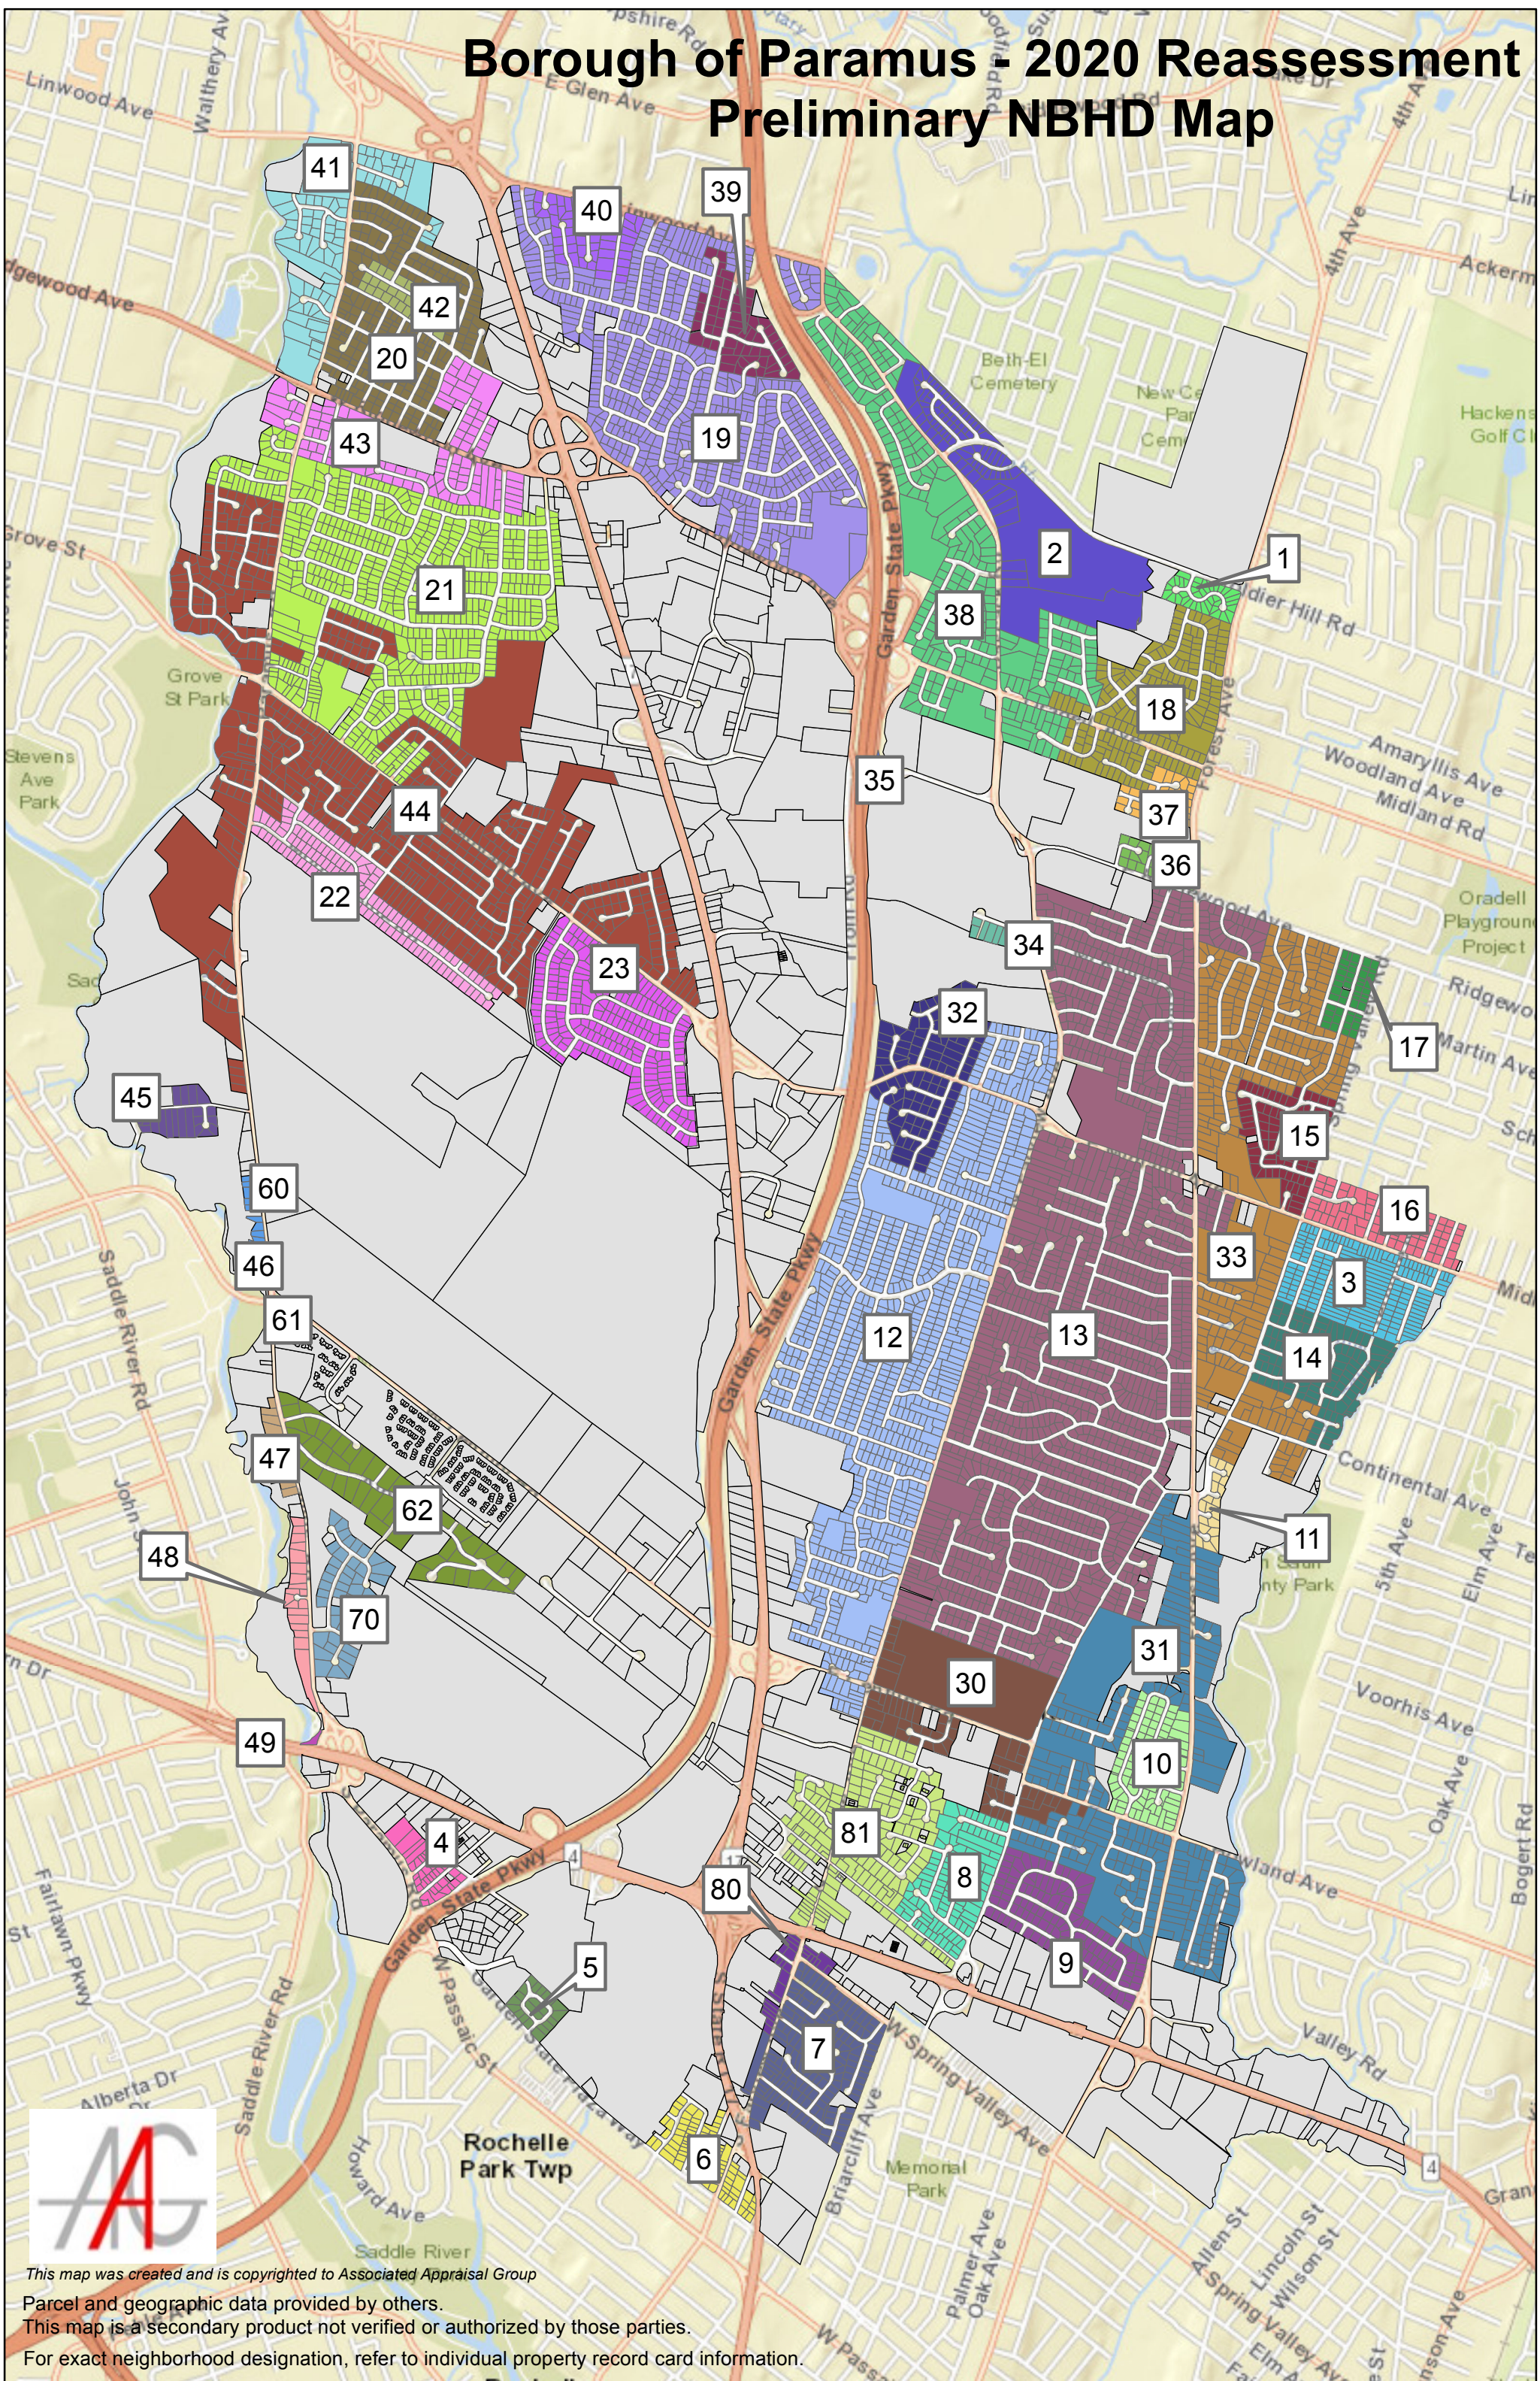

Borough of Paramus - 2020 Reassessment Preliminary NBHD Map

This map was created and is copyrighted to Associated Appraisal Group
Parcel and geographic data provided by others.
This map is a secondary product not verified or authorized by those parties.
For exact neighborhood designation, refer to individual property record card information.