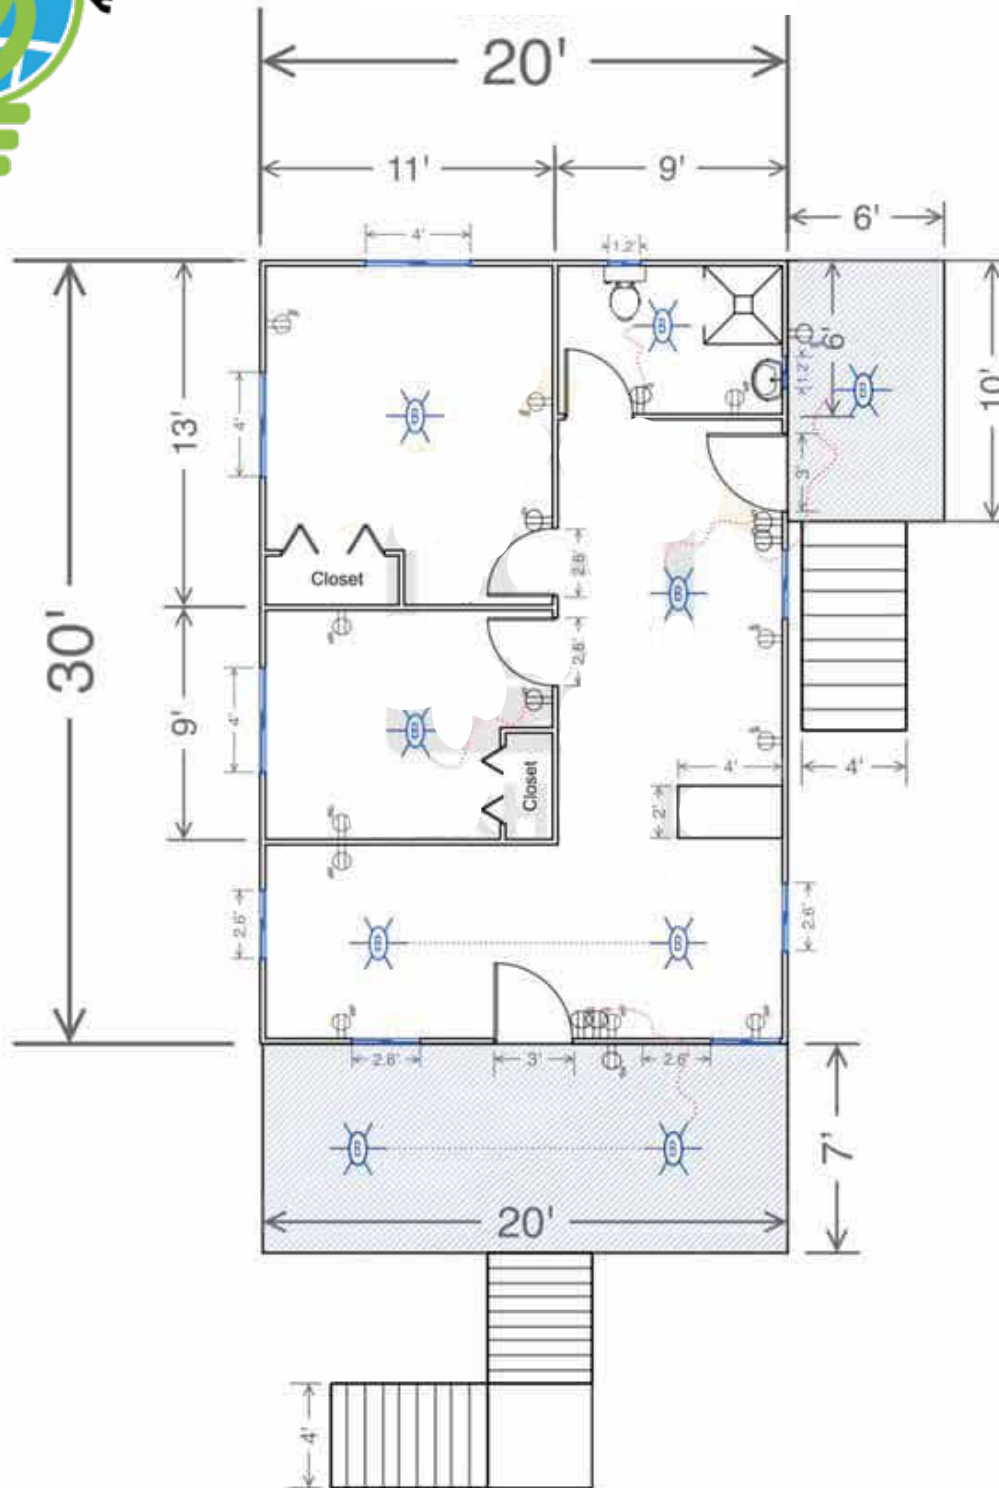

The Belizian Model

(2) Bedroom / (1) Bath
 20' x 30' Living Space
 20' x 7' Covered Veranda
 & 6' x 10' Covered Side Porch

5kW Solar
 15kWh Battery Back-Up
 (2) 9,000 BTU Mini-Split AC