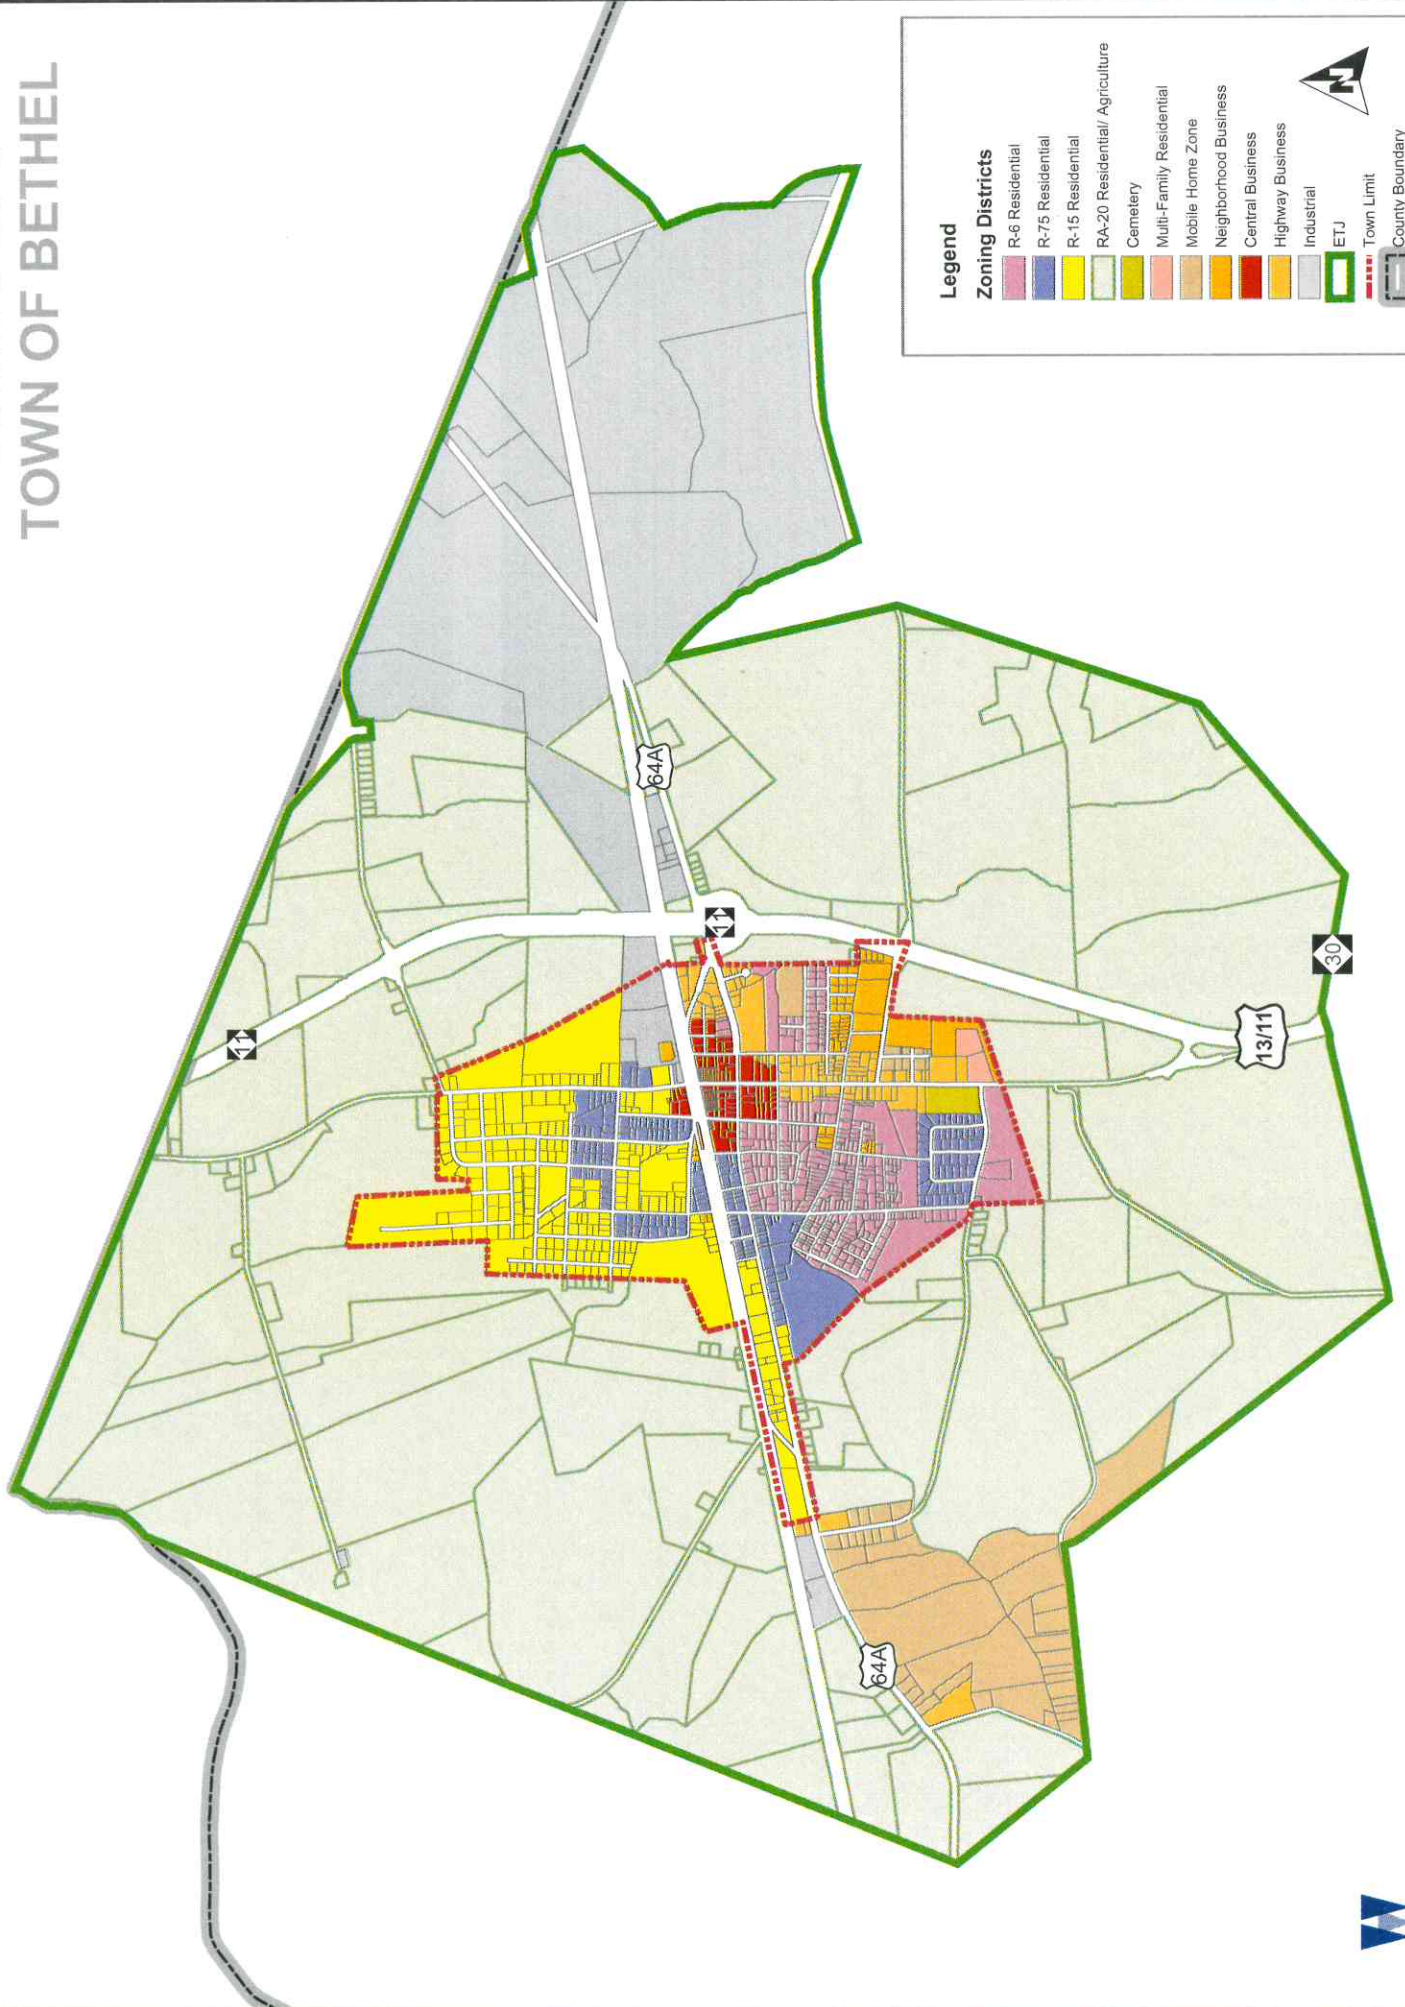

ZONING MAP TOWN OF BETHEL

Legend

Zoning Districts

- R-6 Residential
- R-75 Residential
- R-15 Residential
- RA-20 Residential / Agriculture
- Cemetery
- Multi-Family Residential
- Mobile Home Zone
- Neighborhood Business
- Central Business
- Highway Business
- Industrial
- ETJ
- Town Limit
- County Boundary

June 22, 2006

1 inch equals 2,500 feet