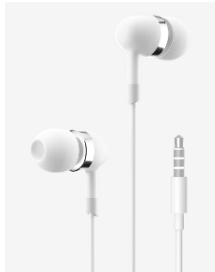

Product photo		Product info	
		USB-Micro charge/sync cable Current up to 3A 1 Meter / 3.2FT TPE Material	
		USB-Lightning charge/sync cable Current up to 3A 1 Meter / 3.2FT TPE Material	
		USB-Type-C charge/sync cable Current up to 3A 1 Meter / 3.2FT TPE Material	

Earphones  
SKP Size:  $\phi$ 10mm  
3.5 connector  
Cable Length: 1 Meter/ 3.2FT  
TPE Material

Mini car charger  
Input: DC 12-24V  
Output: DC 5V 2.4A  
Overload protection  
Short circuit protection

LED cable with blue color  
Current 2.1A  
With magnetic connector  
Micro + Type-C + Lightning  
1 Meter / 3.2FT

LED cable with green color  
Current 2.1A  
With magnetic connector  
Micro + Type-C + Lightning  
1 Meter / 3.2FT

3-IN-1 cable  
Current 2.1A  
Material: Nylon + TPE  
Micro + Type-C + Lightning  
2 Meter / 6.5FT  
Gold color

20W fast charger with cable(1 port)  
Input voltage: 100-240V 50/60Hz  
Output: Type-C 5V 3A/9V2.2A/12V1.67A  
1 Meter C-C cable / current 5A