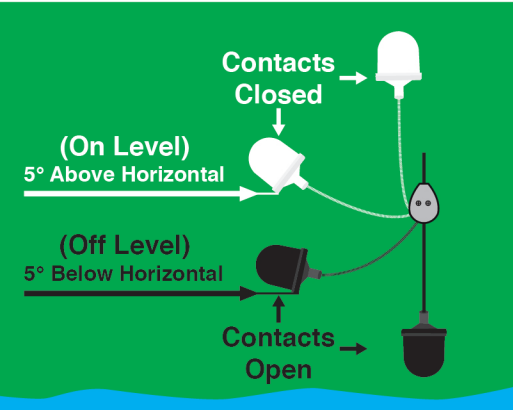

Aqua Pro Pump Systems
a Tomiko Inc. Company

Normally Open

Narrow Angle Part Number: SD-50W

Cord Length: 50 Feet (15.24 M)
Primary Voltage: 120/230 VAC
Amperage: 4 Amps
(Includes Cast Iron Cable Weight)

Control Switch

NOTE: Typically connects to High Level Alarms, Control Panels that empty a tank or applications that require signaling on rising level. **WARNING: DO NOT CONNECT DIRECTLY TO PUMPS.**