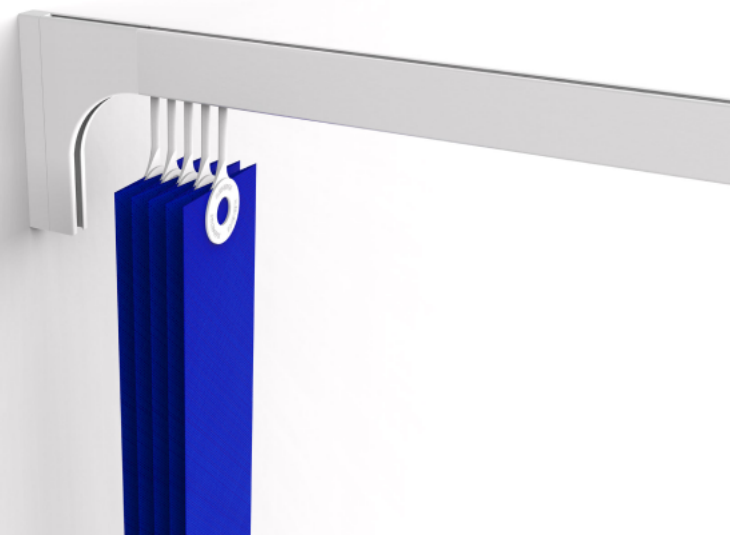

Create a space with dignity and privacy by installing our KleenEdge™ Privacy Partition in any location.