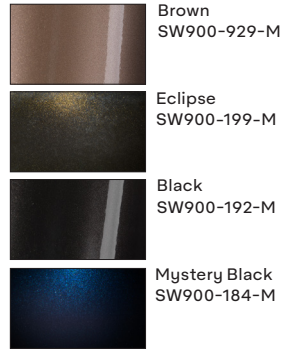

Gloss

Gloss Metallic

Satin Metallic

Satin

Supreme Wrapping Film™

Combining performance, versatility and convenience, these multi-layered films incorporate color and clear protective layers. They provide a smooth, attention grabbing finish that's both durable and dazzling.

Film Type	Cast vinyl
Adhesive	Long-term removable
Liner	90# StaFlat™ with Easy Apply™ RS
Conformability	Compound curves & deep recesses

Matte

Matte Metallic

Diamond

Special Effects

Extreme Texture

ColorFlow™