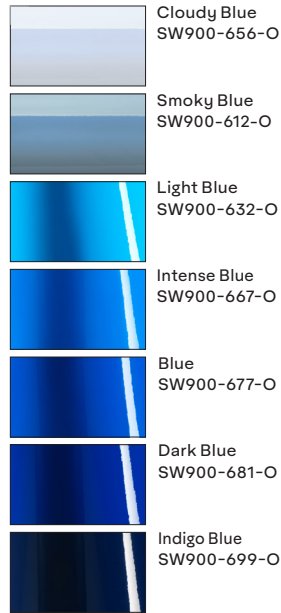

Gloss

Gloss Metallic

Satin Metallic

Satin

Supreme Wrapping Film™

Combining performance, versatility and convenience, these multi-layered films incorporate color and clear protective layers. They provide a smooth, attention grabbing finish that's both durable and dazzling.

Film Type	Cast vinyl
Adhesive	Long-term removable
Liner	90# StaFlat™ with Easy Apply™ RS
Conformability	Compound curves & deep recesses

Matte

Matte Metallic

Diamond

Special Effects

Extreme Texture

ColorFlow™