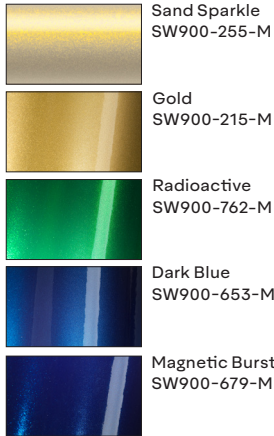

Gloss

Gloss Metallic

Satin Metallic

Satin

Supreme Wrapping Film™

Combining performance, versatility and convenience, these multi-layered films incorporate color and clear protective layers. They provide a smooth, attention grabbing finish that's both durable and dazzling.

Film Type	Cast vinyl
Adhesive	Long-term removable
Liner	90# StaFlat™ with Easy Apply™ RS
Conformability	Compound curves & deep recesses

Matte

Matte Metallic

Diamond

Special Effects

Extreme Texture

ColorFlow™