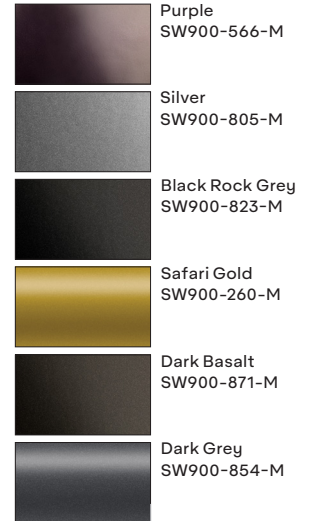

Gloss

Gloss Metallic

Satin Metallic

Satin

Supreme Wrapping Film™

Combining performance, versatility and convenience, these multi-layered films incorporate color and clear protective layers. They provide a smooth, attention grabbing finish that's both durable and dazzling.

Film Type	Cast vinyl
Adhesive	Long-term removable
Liner	90# StaFlat™ with Easy Apply™ RS
Conformability	Compound curves & deep recesses

Matte

Matte Metallic

Diamond

Special Effects

Extreme Texture

ColorFlow™