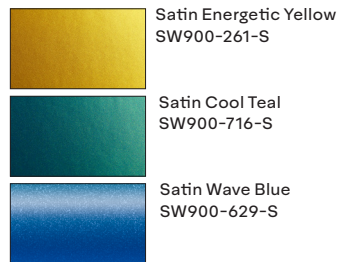

Gloss

Gloss Metallic

Satin Metallic

Satin

Supreme Wrapping Film™

Combining performance, versatility and convenience, these multi-layered films incorporate color and clear protective layers. They provide a smooth, attention grabbing finish that's both durable and dazzling.

Film Type	Cast vinyl
Adhesive	Long-term removable
Liner	90# StaFlat™ with Easy Apply™ RS
Conformability	Compound curves & deep recesses

Matte

Matte Metallic

Diamond

Special Effects

Extreme Texture

ColorFlow™