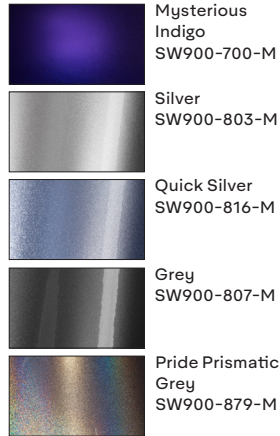

Gloss

Gloss Metallic

Satin Metallic

Satin

Supreme Wrapping Film™

Combining performance, versatility and convenience, these multi-layered films incorporate color and clear protective layers. They provide a smooth, attention grabbing finish that's both durable and dazzling.

Film Type	Cast vinyl
Adhesive	Long-term removable
Liner	90# StaFlat™ with Easy Apply™ RS
Conformability	Compound curves & deep recesses

Matte

Matte Metallic

Diamond

Special Effects

Extreme Texture

ColorFlow™