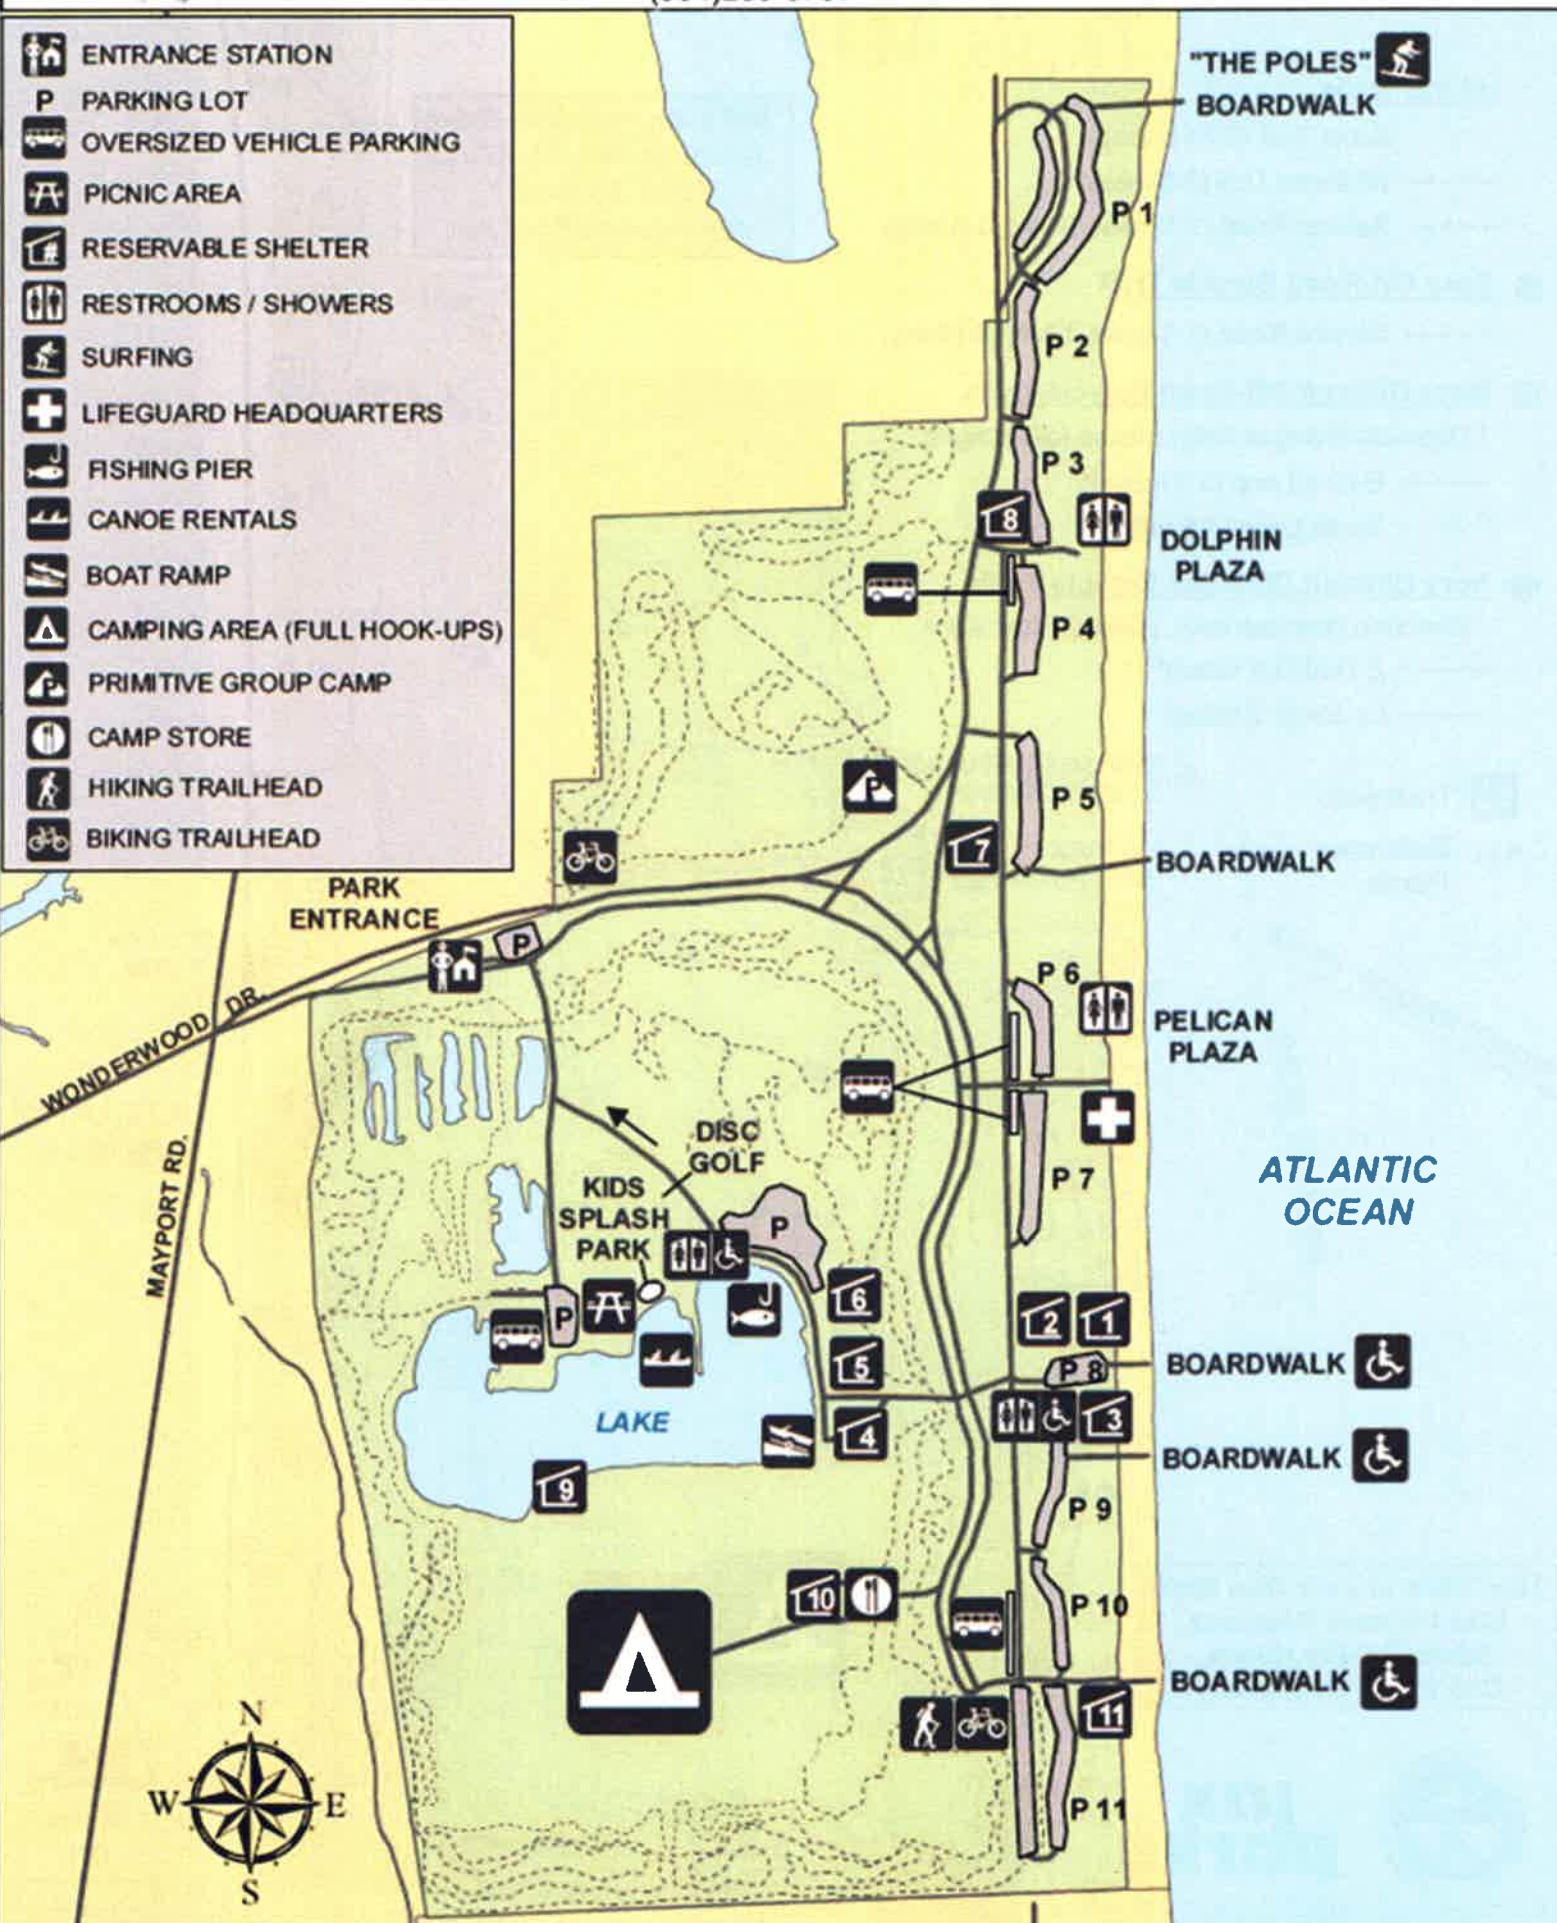

KATHRYN ABBEY HANNA PARK

500 WONDERWOOD DR, JACKSONVILLE, FL 32233
(904)255-6767

jaxparks.com

- ENTRANCE STATION
- PARKING LOT
- OVERSIZED VEHICLE PARKING
- PICNIC AREA
- RESERVABLE SHELTER
- RESTROOMS / SHOWERS
- SURFING
- LIFEGUARD HEADQUARTERS
- FISHING PIER
- CANOE RENTALS
- BOAT RAMP
- CAMPING AREA (FULL HOOK-UPS)
- PRIMITIVE GROUP CAMP
- CAMP STORE
- HIKING TRAILHEAD
- BIKING TRAILHEAD

ATLANTIC OCEAN