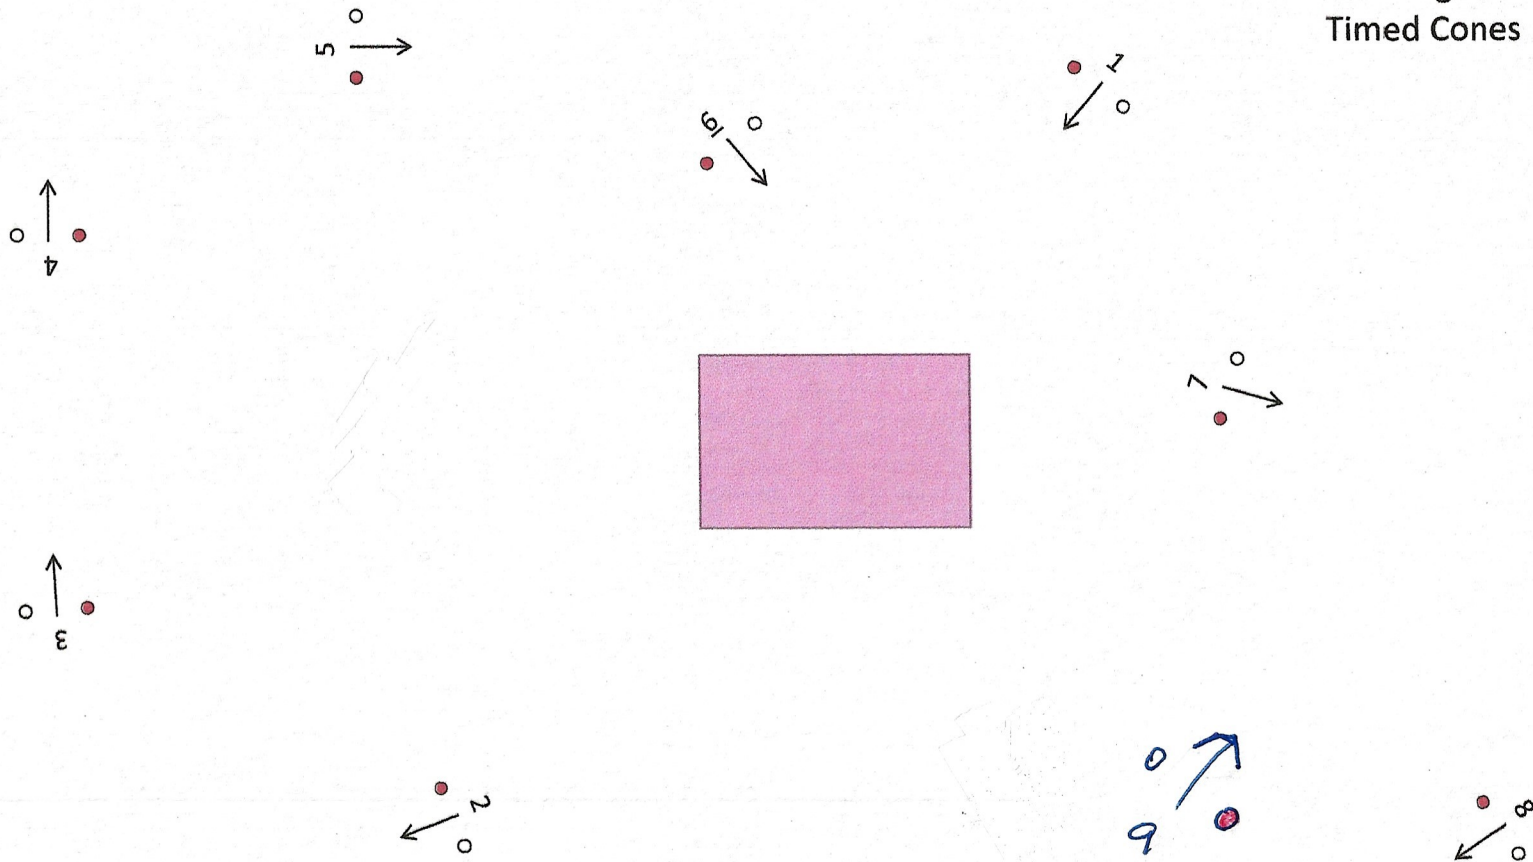

Welsh - Class 15

Carriage Classic
Timed Cones 2024

START —→
FINISH ←—

T
e
n
t