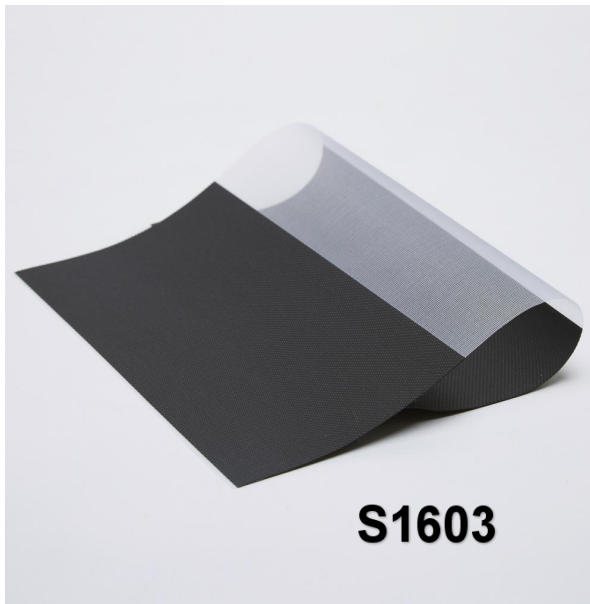

S16 Width : 118" Room Darking

ZEBRABLINDS
ZEBRABLINDS.CO.NZ