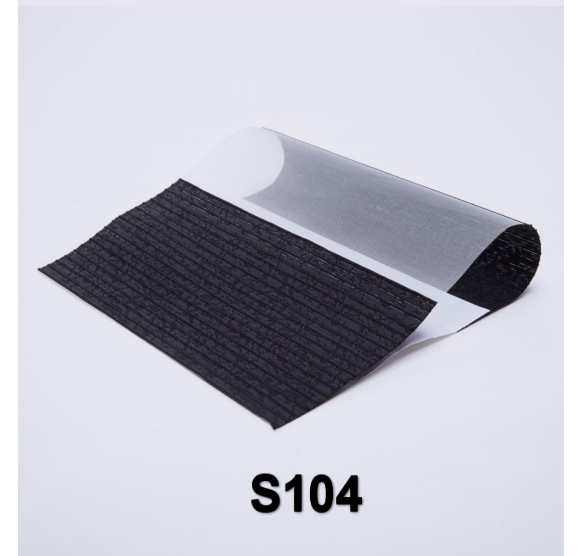

# S1 Width : 118" Solar Fabric

ZEBRABLINDS  
ZEBRABLINDS.CO.NZ

**S101**

**S102**

**S103**

**S104**

# S2 Width : 110" Solar Fabric

ZEBRABLINDS  
ZEBRABLINDS.CO.NZ

**S202**

**S201**

**S203**