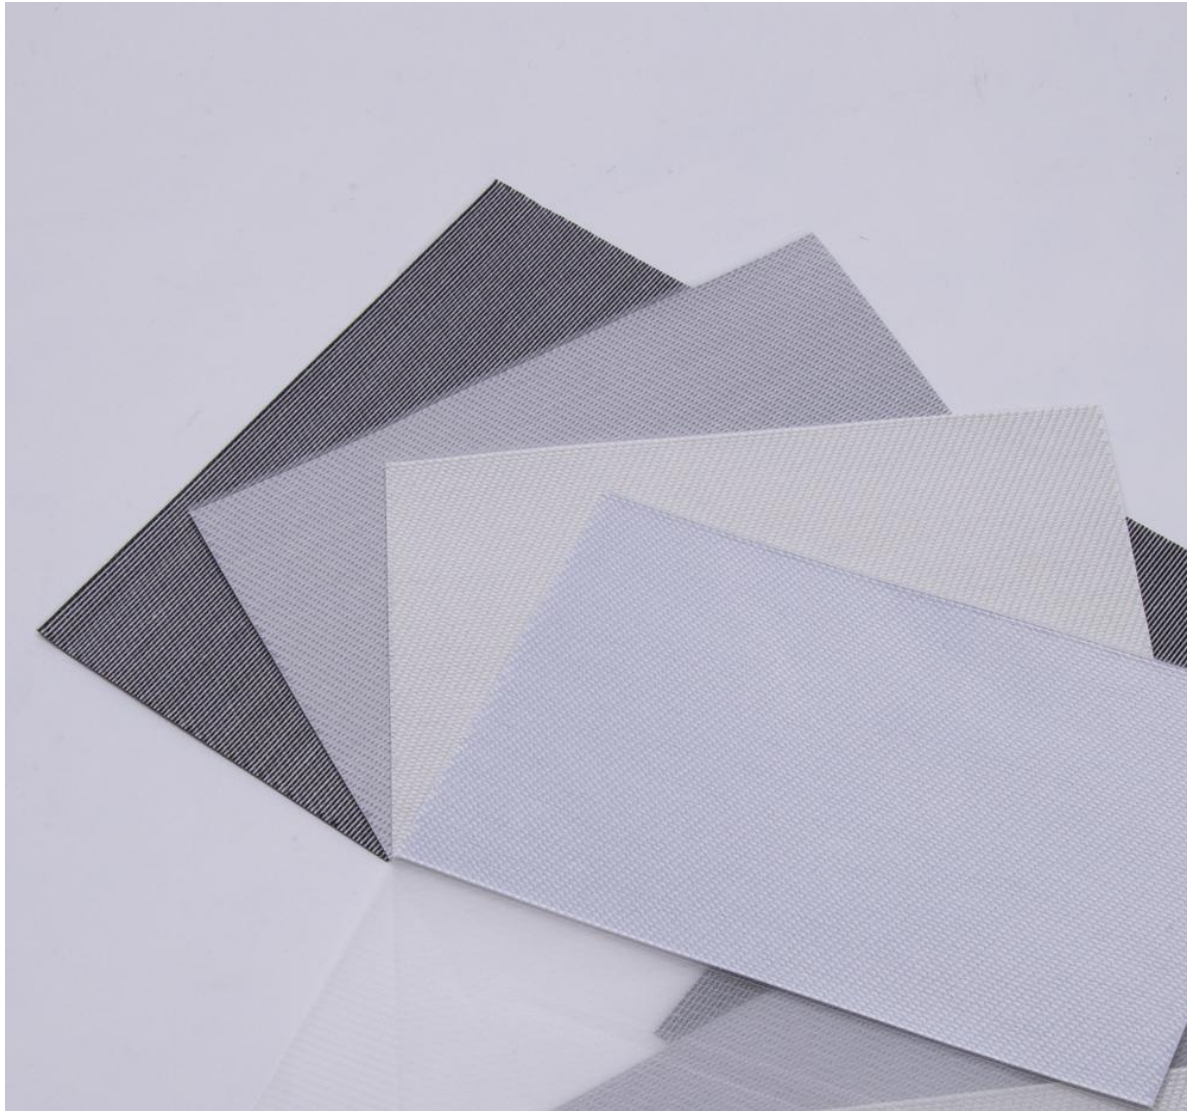

S21 Width : 118" Room Darkening

ZEBRABLINDS
ZEBRABLINDS.CO.NZ