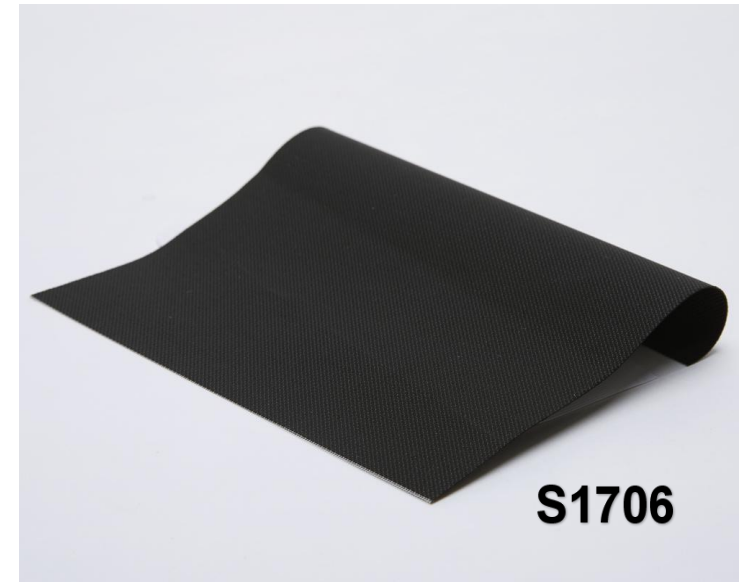

S17 Width : 118" Room Darkening

ZEBRABLINDS
ZEBRABLINDS.CO.NZ