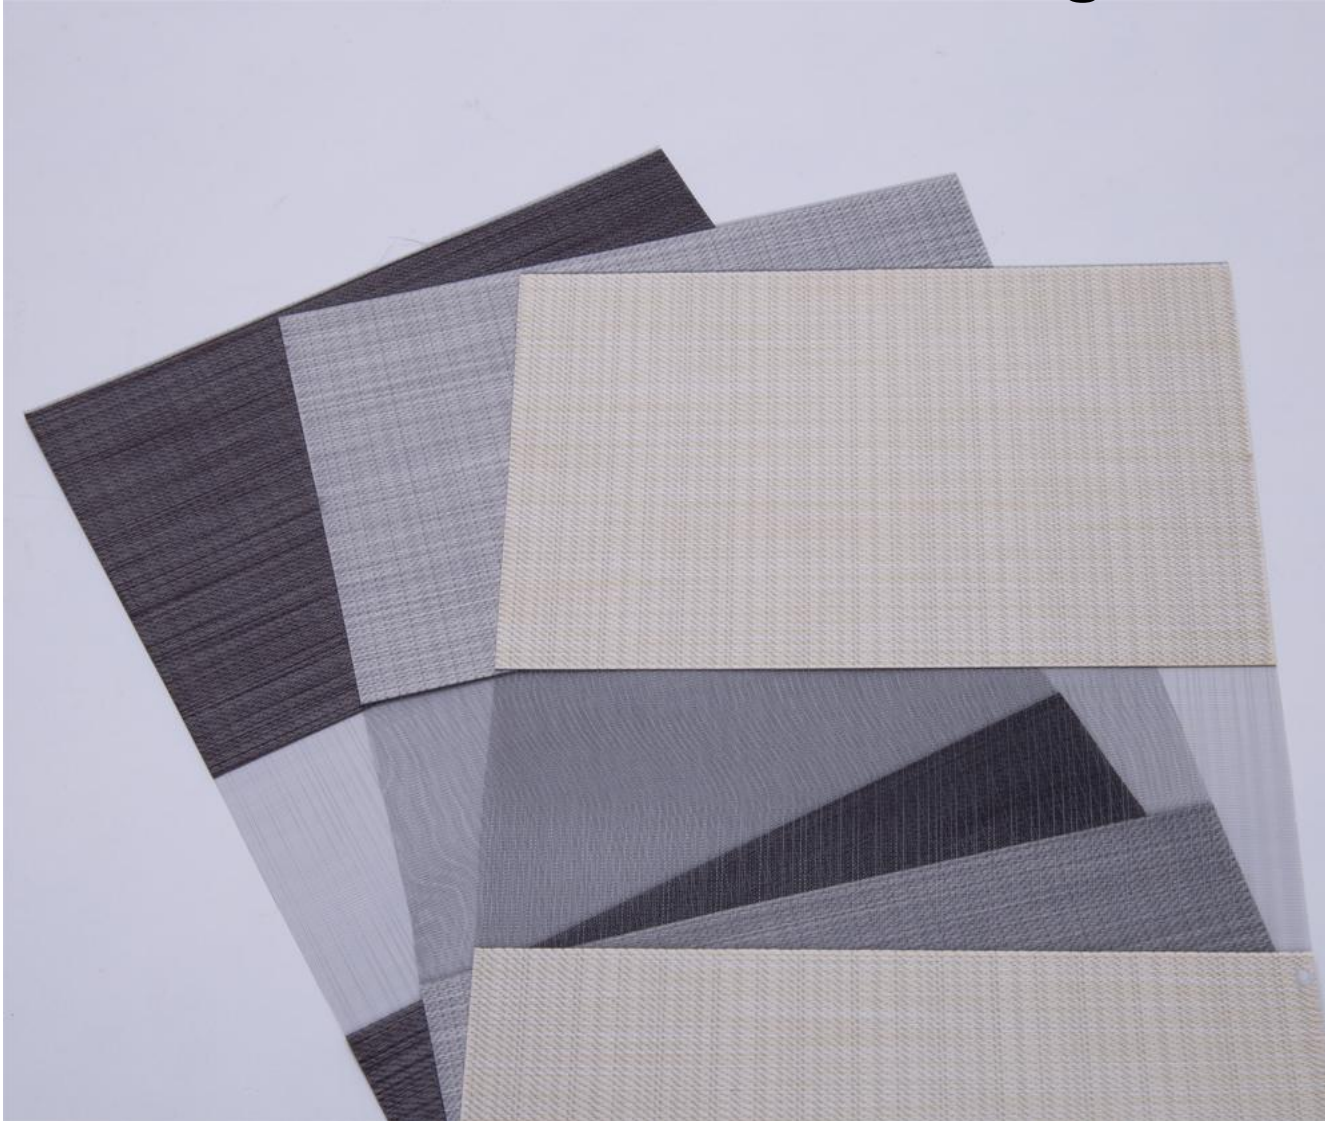

S20 Width : 118" Room Darkening

ZEBRABLINDS
ZEBRABLINDS.CO.NZ