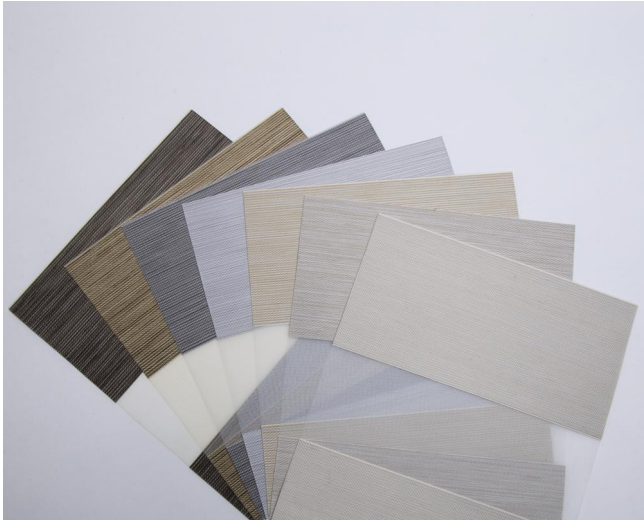

S15 Width : 118" Room Darking

ZEBRABLINDS
ZEBRABLINDS.CO.NZ