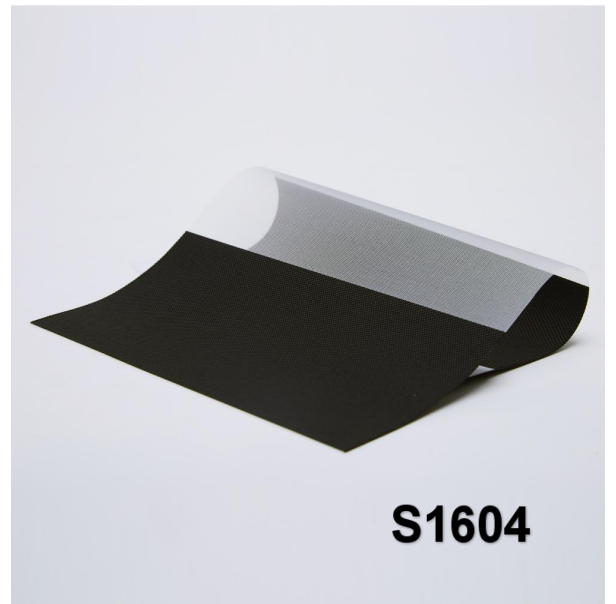

S16 Width : 118" Room Darking

ZEBRABLINDS
ZEBRABLINDS.CO.NZ