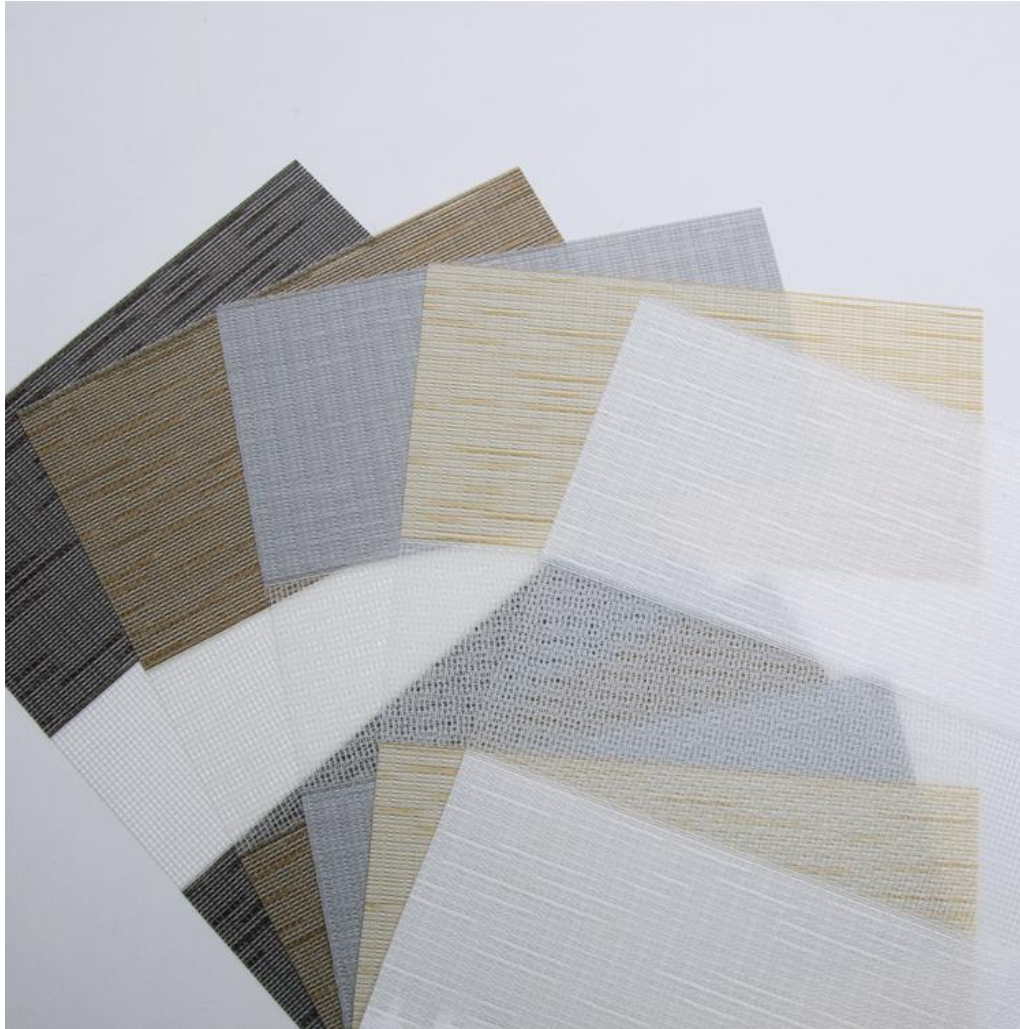

S14 Width : 118" Solar Fabric

ZEBRABLINDS
ZEBRABLINDS.CO.NZ