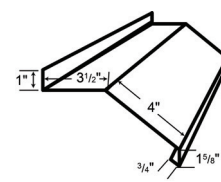

LG 110 BASE TRIM*

LG 111 SQUARE BASE ANGLE*

LG 113 CORNER TRIM

LG 115 INSIDE CORNER

LG 117 RAKE TRIM

LG 118 DENVER GABLE

LG 119 EAVE FLASHING

LG 120 DENVER EAVE TRIM

LG 123 "J" CHANNEL

LG 125 9 1/4" DOOR JAMB

LG 126 DOOR POST TRIM*

LG 129 WINDOW DRIP CAP*

LG 130 SLIDING DOOR DRIP CAP

LG 131 NATIONAL DOOR TRACK COVER

LG 132 COMBO TRACK COVER

LG 133 TOP MOUNT TRACK COVER

LG 134 TRACK DOOR JAMB TRIM

LG 138 / LG 139
"W" FORMED VALLEY*

LG 147 F&J SOFFIT

LG 148 "F" CHANNEL

*Refer to the 29-gauge product manual for variable trim dimensions.