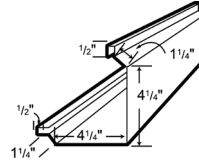

LG 101 PLAIN RIDGE CAP*

LG 104 NOTCHED ENDWALL FLASHING

LG 105 NOTCHED UPPER GAMBREL FLASHING

LG 106 NOTCHED LOWER GAMBREL FLASHING

LG 107 DENVER ENDWALL FLASHING

LG 108 SIDEWALL FLASHING

LG 109 DENVER SIDEWALL FLASHING

LG 110 BASE TRIM*

LG 111 SQUARE BASE ANGLE*

LG 113 CORNER TRIM

LG 115 INSIDE CORNER

LG 117 RAKE TRIM

LG 118 DENVER GABLE

LG 119 EAVE FLASHING

LG 120 DENVER EAVE TRIM