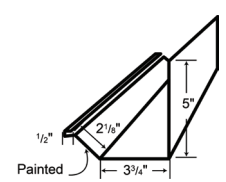

LG 110 BASE TRIM*

LG 111 SQUARE BASE ANGLE*

LG 113 CORNER TRIM

LG 115 INSIDE CORNER

LG 117 RAKE TRIM

LG 118 DENVER GABLE

LG 119 EAVE FLASHING

LG 120 DENVER EAVE TRIM

LG 123 "J" CHANNEL

LG 125 9 1/4" DOOR JAMB

LG 126 DOOR POST TRIM*

LG 129 WINDOW DRIP CAP*

LG 130 SLIDING DOOR DRIP CAP

LG 131 NATIONAL DOOR TRACK COVER

LG 132 COMBO TRACK COVER

LG 133 TOP MOUNT TRACK COVER

LG 134 TRACK DOOR JAMB TRIM

LG 138 / LG 139
"W" FORMED VALLEY*

LG 147 F&J SOFFIT

LG 148 "F" CHANNEL

*Refer to the 29-gauge product manual for variable trim dimensions.