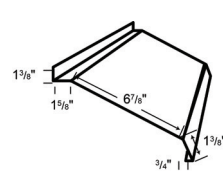

LG 110 BASE TRIM*

LG 111 SQUARE BASE ANGLE*

LG 113 CORNER TRIM

LG 115 INSIDE CORNER

LG 117 RAKE TRIM

LG 118 DENVER GABLE

LG 119 EAVE FLASHING

LG 120 DENVER EAVE TRIM

LG 123 "J" CHANNEL

LG 125 9 1/4" DOOR JAMB

LG 126 DOOR POST TRIM*

LG 129 WINDOW DRIP CAP*

LG 130 SLIDING DOOR DRIP CAP

LG 131 NATIONAL DOOR TRACK COVER

LG 132 COMBO TRACK COVER

LG 133 TOP MOUNT TRACK COVER

LG 134 TRACK DOOR JAMB TRIM

LG 138 / LG 139
"W" FORMED VALLEY*

LG 147 F&J SOFFIT

LG 148 "F" CHANNEL

*Refer to the 29-gauge product manual for variable trim dimensions.