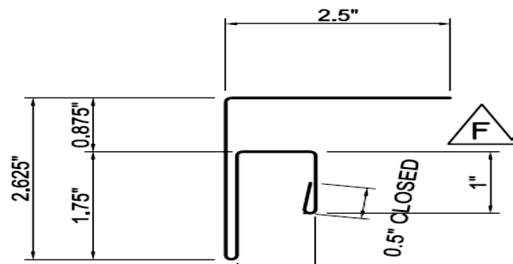

Agricultural & Residential Trim Guide * **TRIM AVAILABLE UP TO 20'2**

Agricultural & Residential Trim Guide * TRIM AVAILABLE UP TO 20'2

KA243 1.5 x 1.5 Outside Angle Trim

KA168 1.5 x 1.5 Inside Angle Trim

10'-2" Flat Sheet Width: 41.2500

50-0" FLAT SHEET 20" WIDE