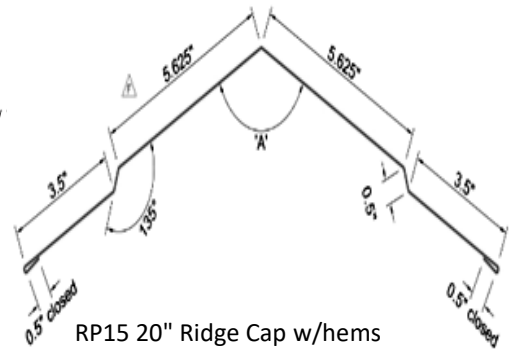

PF32 RIDGE/HIP CAP

PF52 RIDGE/HIP CAP

PF51 RIDGE/HIP CAP

PF01 RIDGE/HIP CAP

RP15 20" Ridge Cap w/hems

PF18 FASCIA COVER 7 1/2"

PF39 9 1/4" FASCIA COVER

PF20 FASCIA COVER 3 1/2"

Agricultural & Residential Trim Guide * **TRIM AVAILABLE UP TO 20'2**

Agricultural & Residential Trim Guide * TRIM AVAILABLE UP TO 20'2

KA243 1.5 x 1.5 Outside Angle Trim

KA168 1.5 x 1.5 Inside Angle Trim

10'-2" Flat Sheet Width: 41.2500

50-0" FLAT SHEET 20" WIDE