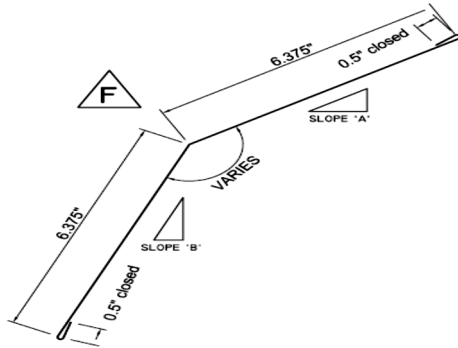

FT01 4.5" T-STYLE DRIP EDGE

FT03 DRIP EDGE 2" X 2"

FT02 6" T-STYLE DRIP EDGE

FT04 DRIP EDGE 3" X 3"

PF09 POST FRAME EAVE TRIM

PF31 EAVE EDGE

PF03 POST FRAME RAKE TRIM

PF02 RESIDENTIAL RAKE

PF05 OUTSIDE CORNER TRIM

PF04 OUTSIDE CORNER TRIM

PF06 INSIDE CORNER TRIM

PF08 ENDWALL FLASHING

PF10 SLOPE TRANSITION FLASHING

PF11 GAMBREL FLASHING

RP17 Endwall Trim

PF34 RIDGE/HIP CAP

Agricultural & Residential Trim Guide * **TRIM AVAILABLE UP TO 20'2**

Agricultural & Residential Trim Guide * TRIM AVAILABLE UP TO 20'2

KA243 1.5 x 1.5 Outside Angle Trim

KA168 1.5 x 1.5 Inside Angle Trim

10'-2" Flat Sheet Width: 41.2500

50-0" FLAT SHEET 20" WIDE