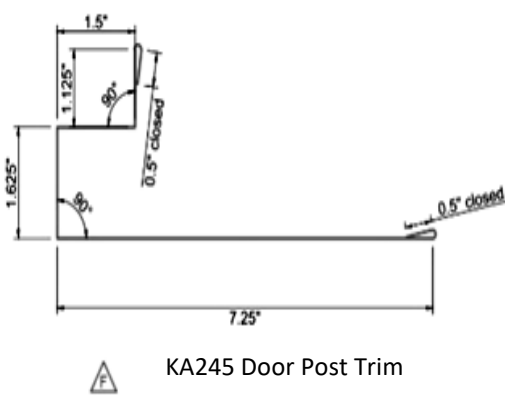

Agricultural & Residential Trim Guide * **TRIM AVAILABLE UP TO 20'2**

Agricultural & Residential Trim Guide * TRIM AVAILABLE UP TO 20'2

KA243 1.5 x 1.5 Outside Angle Trim

KA168 1.5 x 1.5 Inside Angle Trim

KA169 2 x 2 Inside Angle Trim

K050 2 x 2 Outside Angle Trim

KA244 3 x 3 Inside Angle Trim

K066 3 x 3 Outside Angle Trim

KA245 Door Post Trim

PF40 PEAK FLASHING

PF23 ROLLING DOOR TRACK COVER - CANNONBALL

PF24 National Track Cover

10'-2" Flat Sheet Width: 41.2500

50-0" FLAT SHEET 20" WIDE