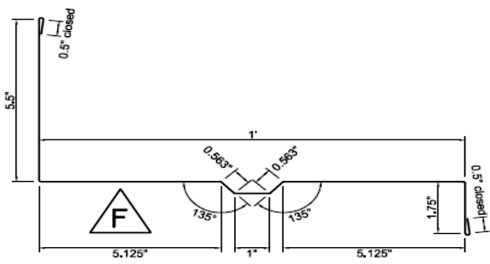

Agricultural & Residential Trim Guide * **TRIM AVAILABLE UP TO 20'2**

Agricultural & Residential Trim Guide * TRIM AVAILABLE UP TO 20'2

KA243 1.5 x 1.5 Outside Angle Trim

KA168 1.5 x 1.5 Inside Angle Trim

10'-2" Flat Sheet Width: 41.2500

50-0" FLAT SHEET 20" WIDE