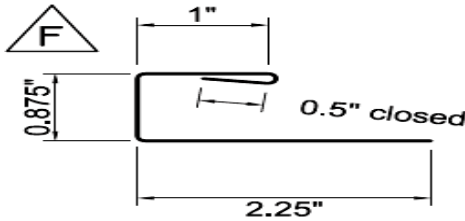

Agricultural & Residential Trim Guide * **TRIM AVAILABLE UP TO 20'2**

Agricultural & Residential Trim Guide * TRIM AVAILABLE UP TO 20'2

KA243 1.5 x 1.5 Outside Angle Trim

KA168 1.5 x 1.5 Inside Angle Trim

10'-2" Flat Sheet Width: 41.2500

50-0" FLAT SHEET 20" WIDE