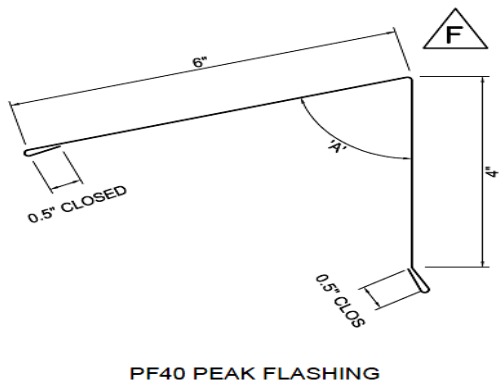

PF23 ROLLING DOOR TRACK COVER - CANNONBALL

PF40 PEAK FLASHING