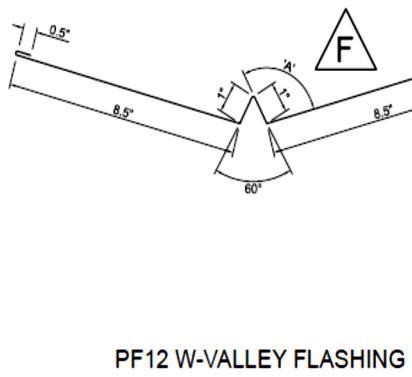

Agricultural & Residential Trim Guide * **TRIM AVAILABLE UP TO 20'2**

Agricultural & Residential Trim Guide * TRIM AVAILABLE UP TO 20'2

KA243 1.5 x 1.5 Outside Angle Trim

KA168 1.5 x 1.5 Inside Angle Trim

10'-2" Flat Sheet Width: 41.2500

50-0" FLAT SHEET 20" WIDE