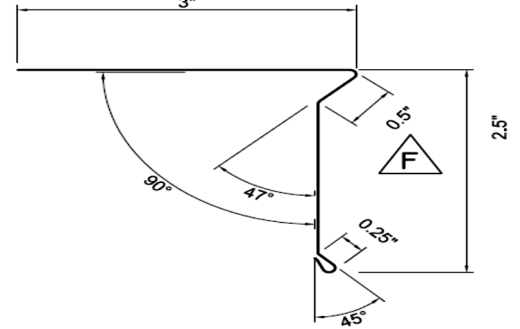

FT01 4.5" T-STYLE DRIP EDGE

FT03 DRIP EDGE 2" X 2"

FT02 6" T-STYLE DRIP EDGE

FT04 DRIP EDGE 3" X 3"

PF09 POST FRAME EAVE TRIM

PF31 EAVE EDGE

PF03 POST FRAME RAKE TRIM

PF02 RESIDENTIAL RAKE

10'-2" Flat Sheet Width: 41.2500

50-0" FLAT SHEET 20" WIDE