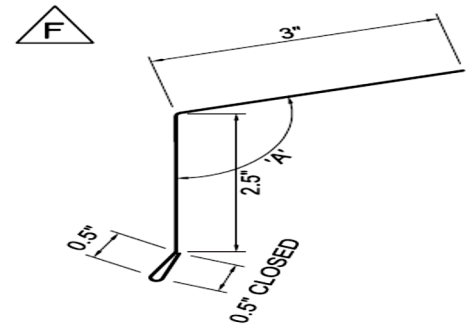

FT01 4.5" T-STYLE DRIP EDGE

FT03 DRIP EDGE 2" X 2"

FT02 6" T-STYLE DRIP EDGE

FT04 DRIP EDGE 3" X 3"

PF09 POST FRAME EAVE TRIM

PF31 EAVE EDGE

PF03 POST FRAME RAKE TRIM

PF02 RESIDENTIAL RAKE

Agricultural & Residential Trim Guide * **TRIM AVAILABLE UP TO 20'2**

Agricultural & Residential Trim Guide * TRIM AVAILABLE UP TO 20'2

KA243 1.5 x 1.5 Outside Angle Trim

KA168 1.5 x 1.5 Inside Angle Trim

10'-2" Flat Sheet Width: 41.2500

50-0" FLAT SHEET 20" WIDE