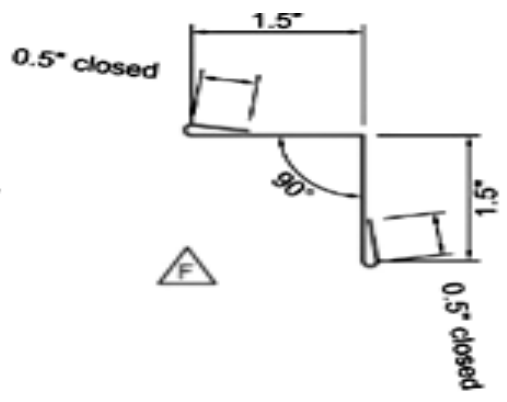

Agricultural & Residential Trim Guide * **TRIM AVAILABLE UP TO 20'2**

Agricultural & Residential Trim Guide * TRIM AVAILABLE UP TO 20'2

KA243 1.5 x 1.5 Outside Angle Trim

KA168 1.5 x 1.5 Inside Angle Trim

10'-2" Flat Sheet Width: 41.2500

50-0" FLAT SHEET 20" WIDE