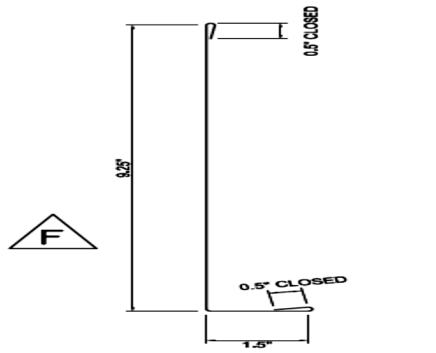

PF39 9 1/4" FASCIA COVER