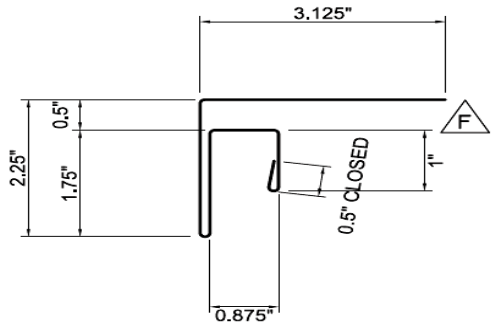

Agricultural & Residential Trim Guide * **TRIM AVAILABLE UP TO 20'2**

Agricultural & Residential Trim Guide * TRIM AVAILABLE UP TO 20'2

KA243 1.5 x 1.5 Outside Angle Trim

KA168 1.5 x 1.5 Inside Angle Trim

10'-2" Flat Sheet Width: 41.2500

50-0" FLAT SHEET 20" WIDE