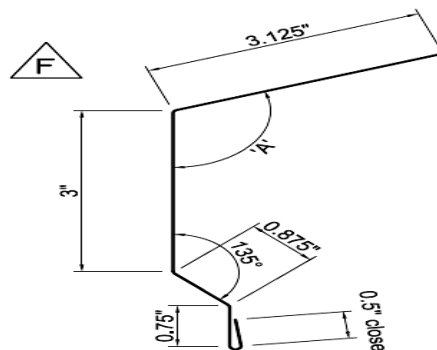

FT01 4.5" T-STYLE DRIP EDGE

FT03 DRIP EDGE 2" X 2"

FT02 6" T-STYLE DRIP EDGE

FT04 DRIP EDGE 3" X 3"

PF09 POST FRAME EAVE TRIM

PF31 EAVE EDGE

PF03 POST FRAME RAKE TRIM

PF02 RESIDENTIAL RAKE

Agricultural & Residential Trim Guide * **TRIM AVAILABLE UP TO 20'2**

Agricultural & Residential Trim Guide * TRIM AVAILABLE UP TO 20'2

KA243 1.5 x 1.5 Outside Angle Trim

KA168 1.5 x 1.5 Inside Angle Trim

10'-2" Flat Sheet Width: 41.2500

50-0" FLAT SHEET 20" WIDE