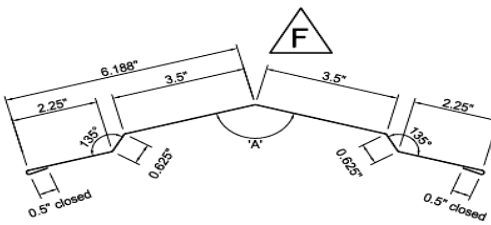

PF05 OUTSIDE CORNER TRIM

PF04 OUTSIDE CORNER TRIM

PF06 INSIDE CORNER TRIM

PF08 ENDWALL FLASHING

PF10 SLOPE TRANSITION FLASHING

PF11 GAMBREL FLASHING

RP17 Endwall Trim

PF34 RIDGE/HIP CAP

Agricultural & Residential Trim Guide * **TRIM AVAILABLE UP TO 20'2**

Agricultural & Residential Trim Guide * TRIM AVAILABLE UP TO 20'2

KA243 1.5 x 1.5 Outside Angle Trim

KA168 1.5 x 1.5 Inside Angle Trim

10'-2" Flat Sheet Width: 41.2500

50-0" FLAT SHEET 20" WIDE