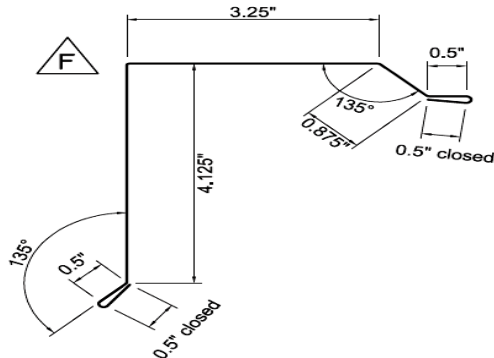

FT01 4.5" T-STYLE DRIP EDGE

FT03 DRIP EDGE 2" X 2"

FT02 6" T-STYLE DRIP EDGE

FT04 DRIP EDGE 3" X 3"

PF09 POST FRAME EAVE TRIM

PF31 EAVE EDGE

PF03 POST FRAME RAKE TRIM

PF02 RESIDENTIAL RAKE

Agricultural & Residential Trim Guide * **TRIM AVAILABLE UP TO 20'2**

Agricultural & Residential Trim Guide * TRIM AVAILABLE UP TO 20'2

KA243 1.5 x 1.5 Outside Angle Trim

KA168 1.5 x 1.5 Inside Angle Trim

10'-2" Flat Sheet Width: 41.2500

50-0" FLAT SHEET 20" WIDE