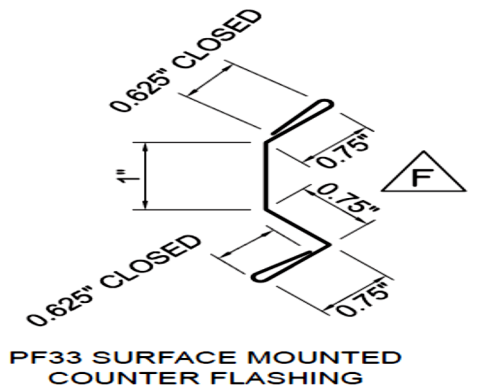

PF33 SURFACE MOUNTED COUNTER FLASHING