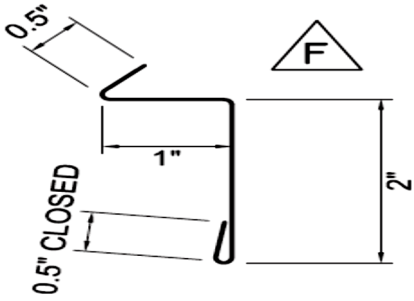

PF35 REGLET FLASHING