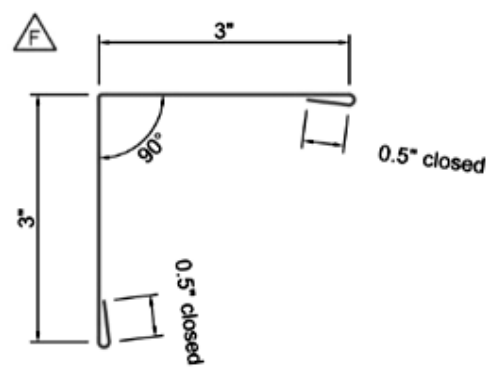

K066 3 x 3 Outside Angle Trim