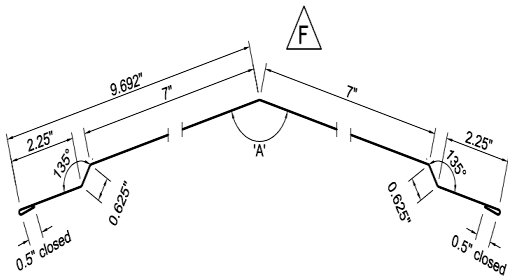

PF51 RIDGE/HIP CAP