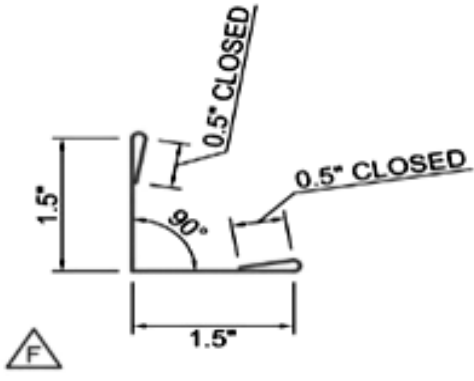

Agricultural & Residential Trim Guide * **TRIM AVAILABLE UP TO 20'2**

Agricultural & Residential Trim Guide * TRIM AVAILABLE UP TO 20'2

KA243 1.5 x 1.5 Outside Angle Trim

KA168 1.5 x 1.5 Inside Angle Trim

10'-2" Flat Sheet Width: 41.2500

50-0" FLAT SHEET 20" WIDE