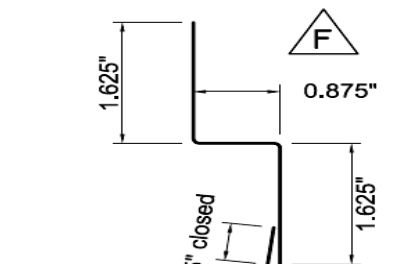

Agricultural & Residential Trim Guide * **TRIM AVAILABLE UP TO 20'2**

Agricultural & Residential Trim Guide * TRIM AVAILABLE UP TO 20'2

KA243 1.5 x 1.5 Outside Angle Trim

KA168 1.5 x 1.5 Inside Angle Trim

10'-2" Flat Sheet Width: 41.2500

50-0" FLAT SHEET 20" WIDE