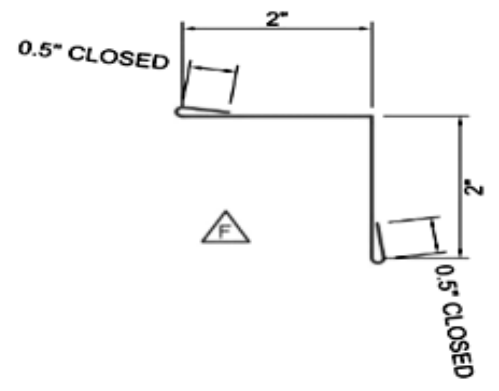

Agricultural & Residential Trim Guide * **TRIM AVAILABLE UP TO 20'2**

Agricultural & Residential Trim Guide * TRIM AVAILABLE UP TO 20'2

KA243 1.5 x 1.5 Outside Angle Trim

KA168 1.5 x 1.5 Inside Angle Trim

10'-2" Flat Sheet Width: 41.2500

50-0" FLAT SHEET 20" WIDE