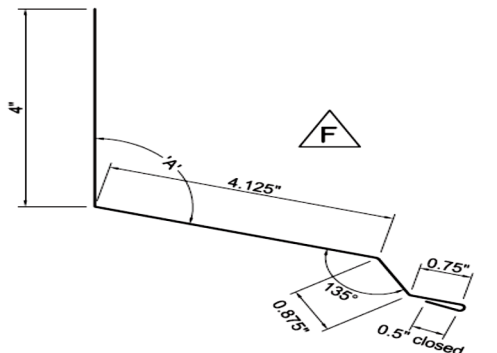

PF08 ENDWALL FLASHING