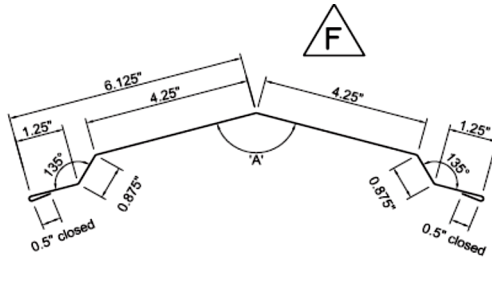

PF01 RIDGE/HIP CAP