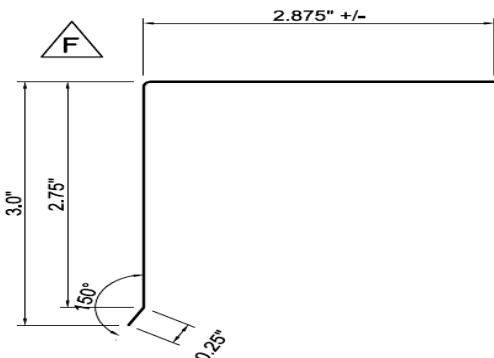

FT01 4.5" T-STYLE DRIP EDGE

FT03 DRIP EDGE 2" X 2"

FT02 6" T-STYLE DRIP EDGE

FT04 DRIP EDGE 3" X 3"

PF09 POST FRAME EAVE TRIM

PF31 EAVE EDGE

PF03 POST FRAME RAKE TRIM

PF02 RESIDENTIAL RAKE

Agricultural & Residential Trim Guide * **TRIM AVAILABLE UP TO 20'2**

Agricultural & Residential Trim Guide * TRIM AVAILABLE UP TO 20'2

KA243 1.5 x 1.5 Outside Angle Trim

KA168 1.5 x 1.5 Inside Angle Trim

10'-2" Flat Sheet Width: 41.2500

50-0" FLAT SHEET 20" WIDE