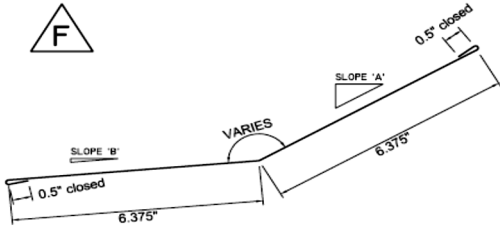

PF05 OUTSIDE CORNER TRIM

PF04 OUTSIDE CORNER TRIM

PF06 INSIDE CORNER TRIM

PF08 ENDWALL FLASHING

PF10 SLOPE TRANSITION FLASHING

PF11 GAMBREL FLASHING

RP17 Endwall Trim

PF34 RIDGE/HIP CAP

Agricultural & Residential Trim Guide * **TRIM AVAILABLE UP TO 20'2**

Agricultural & Residential Trim Guide * TRIM AVAILABLE UP TO 20'2

KA243 1.5 x 1.5 Outside Angle Trim

KA168 1.5 x 1.5 Inside Angle Trim

10'-2" Flat Sheet Width: 41.2500

50-0" FLAT SHEET 20" WIDE