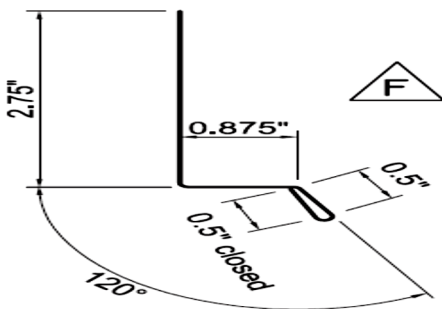

Agricultural & Residential Trim Guide * **TRIM AVAILABLE UP TO 20'2**

Agricultural & Residential Trim Guide * TRIM AVAILABLE UP TO 20'2

KA243 1.5 x 1.5 Outside Angle Trim

KA168 1.5 x 1.5 Inside Angle Trim

10'-2" Flat Sheet Width: 41.2500

50-0" FLAT SHEET 20" WIDE