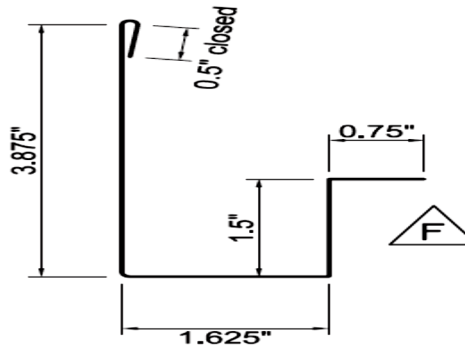

Agricultural & Residential Trim Guide * **TRIM AVAILABLE UP TO 20'2**

Agricultural & Residential Trim Guide * TRIM AVAILABLE UP TO 20'2

KA243 1.5 x 1.5 Outside Angle Trim

KA168 1.5 x 1.5 Inside Angle Trim

10'-2" Flat Sheet Width: 41.2500

50-0" FLAT SHEET 20" WIDE