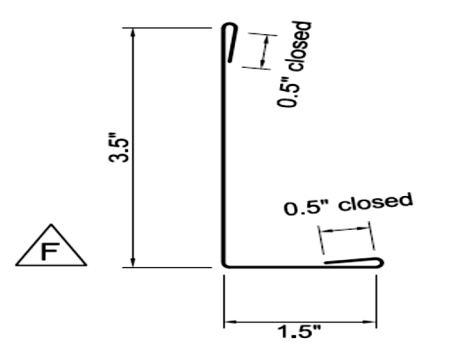

PF20 FASCIA COVER 3 1/2"