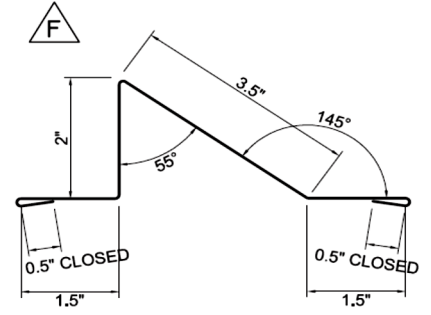

PF17 OVERHEAD DOOR TRIM

PF33 SURFACE MOUNTED COUNTER FLASHING

PF35 REGLET FLASHING

CLO1 CLEAT

PF41 SNOW RAIL

Special Overhead Door Trim W/Drip

Special Jtrim W/Drip

Polycarbonate Skylight (Clear or Soft White)

10'-2" Flat Sheet Width: 41.2500

50-0" FLAT SHEET 20" WIDE