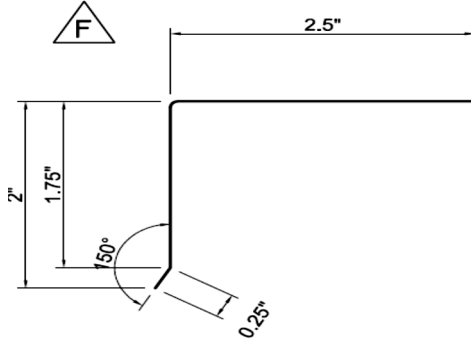

FT01 4.5" T-STYLE DRIP EDGE

FT03 DRIP EDGE 2" X 2"

FT02 6" T-STYLE DRIP EDGE

FT04 DRIP EDGE 3" X 3"

PF09 POST FRAME EAVE TRIM

PF31 EAVE EDGE

PF03 POST FRAME RAKE TRIM

PF02 RESIDENTIAL RAKE

Agricultural & Residential Trim Guide * **TRIM AVAILABLE UP TO 20'2**

Agricultural & Residential Trim Guide * TRIM AVAILABLE UP TO 20'2

KA243 1.5 x 1.5 Outside Angle Trim

KA168 1.5 x 1.5 Inside Angle Trim

10'-2" Flat Sheet Width: 41.2500

50-0" FLAT SHEET 20" WIDE