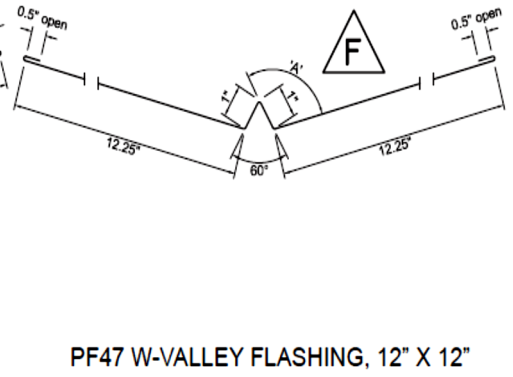

Agricultural & Residential Trim Guide * **TRIM AVAILABLE UP TO 20'2**

Agricultural & Residential Trim Guide * TRIM AVAILABLE UP TO 20'2

KA243 1.5 x 1.5 Outside Angle Trim

KA168 1.5 x 1.5 Inside Angle Trim

10'-2" Flat Sheet Width: 41.2500

50-0" FLAT SHEET 20" WIDE