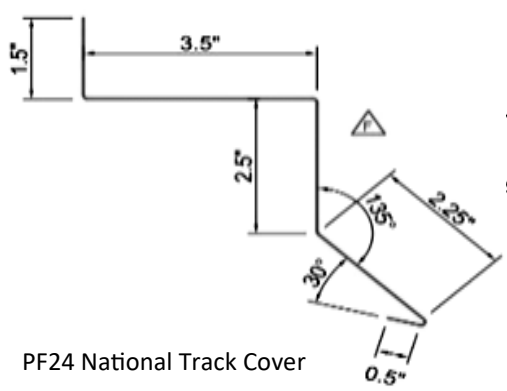

Agricultural & Residential Trim Guide * **TRIM AVAILABLE UP TO 20'2**

Agricultural & Residential Trim Guide * TRIM AVAILABLE UP TO 20'2

KA243 1.5 x 1.5 Outside Angle Trim

KA168 1.5 x 1.5 Inside Angle Trim

KA169 2 x 2 Inside Angle Trim

K050 2 x 2 Outside Angle Trim

KA244 3 x 3 Inside Angle Trim

K066 3 x 3 Outside Angle Trim

KA245 Door Post Trim

PF40 PEAK FLASHING

PF23 ROLLING DOOR TRACK COVER - CANNONBALL

PF24 National Track Cover

10'-2" Flat Sheet Width: 41.2500

50-0" FLAT SHEET 20" WIDE