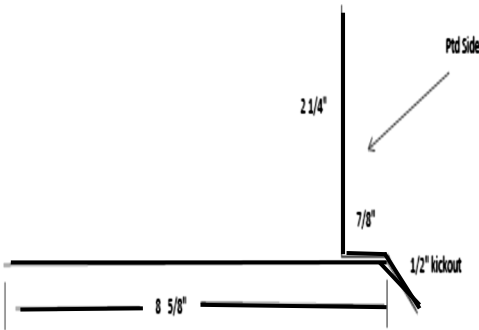

Special Overhead Door Trim W/Drip