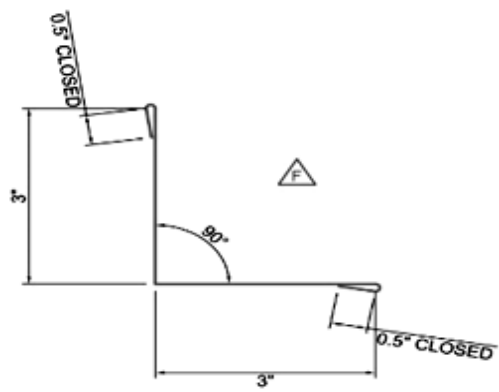

KA244 3 x 3 Inside Angle Trim