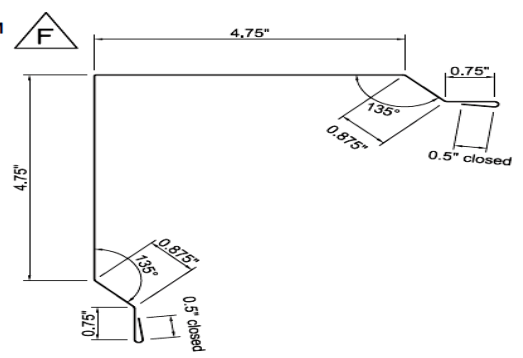

FT01 4.5" T-STYLE DRIP EDGE

FT03 DRIP EDGE 2" X 2"

FT02 6" T-STYLE DRIP EDGE

FT04 DRIP EDGE 3" X 3"

PF09 POST FRAME EAVE TRIM

PF31 EAVE EDGE

PF03 POST FRAME RAKE TRIM

PF02 RESIDENTIAL RAKE

Agricultural & Residential Trim Guide * **TRIM AVAILABLE UP TO 20'2**

Agricultural & Residential Trim Guide * TRIM AVAILABLE UP TO 20'2

KA243 1.5 x 1.5 Outside Angle Trim

KA168 1.5 x 1.5 Inside Angle Trim

10'-2" Flat Sheet Width: 41.2500

50-0" FLAT SHEET 20" WIDE