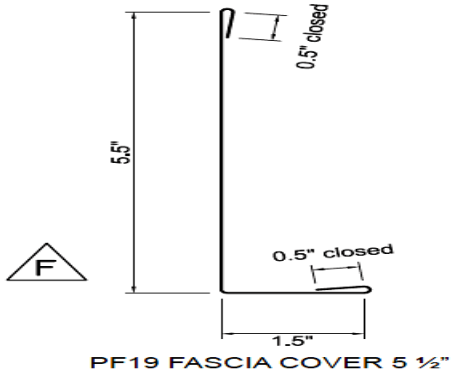

PF32 RIDGE/HIP CAP

PF52 RIDGE/HIP CAP

PF51 RIDGE/HIP CAP

PF01 RIDGE/HIP CAP

RP15 20" Ridge Cap w/hems

PF18 FASCIA COVER 7 1/2"

PF39 9 1/4" FASCIA COVER

PF20 FASCIA COVER 3 1/2"

Agricultural & Residential Trim Guide * **TRIM AVAILABLE UP TO 20'2**

Agricultural & Residential Trim Guide * TRIM AVAILABLE UP TO 20'2

KA243 1.5 x 1.5 Outside Angle Trim

KA168 1.5 x 1.5 Inside Angle Trim

10'-2" Flat Sheet Width: 41.2500

50-0" FLAT SHEET 20" WIDE