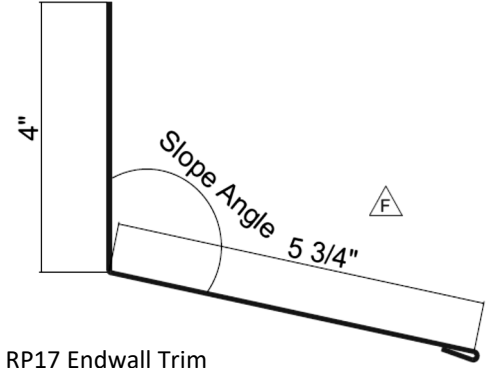

RP17 Endwall Trim