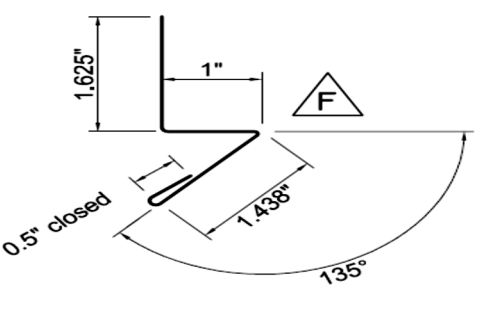

Agricultural & Residential Trim Guide * **TRIM AVAILABLE UP TO 20'2**

Agricultural & Residential Trim Guide * TRIM AVAILABLE UP TO 20'2

KA243 1.5 x 1.5 Outside Angle Trim

KA168 1.5 x 1.5 Inside Angle Trim

10'-2" Flat Sheet Width: 41.2500

50-0" FLAT SHEET 20" WIDE