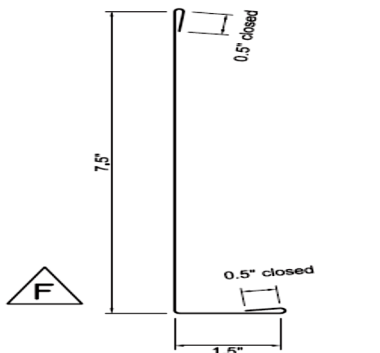

PF18 FASCIA COVER 7 1/2"