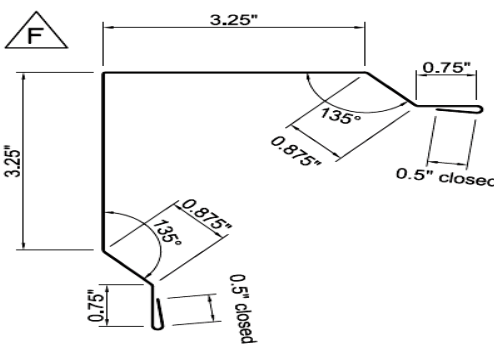

PF04 OUTSIDE CORNER TRIM