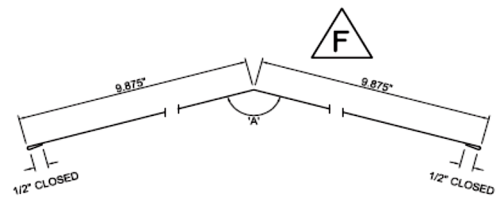

PF52 RIDGE/HIP CAP