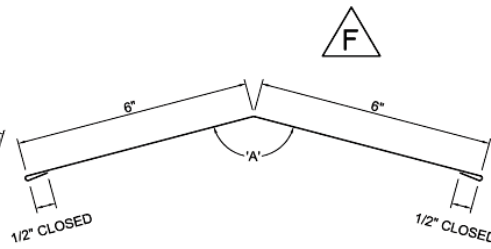

PF05 OUTSIDE CORNER TRIM

PF04 OUTSIDE CORNER TRIM

PF06 INSIDE CORNER TRIM

PF08 ENDWALL FLASHING

PF10 SLOPE TRANSITION FLASHING

PF11 GAMBREL FLASHING

RP17 Endwall Trim

PF34 RIDGE/HIP CAP

Agricultural & Residential Trim Guide * **TRIM AVAILABLE UP TO 20'2**

Agricultural & Residential Trim Guide * TRIM AVAILABLE UP TO 20'2

KA243 1.5 x 1.5 Outside Angle Trim

KA168 1.5 x 1.5 Inside Angle Trim

10'-2" Flat Sheet Width: 41.2500

50-0" FLAT SHEET 20" WIDE