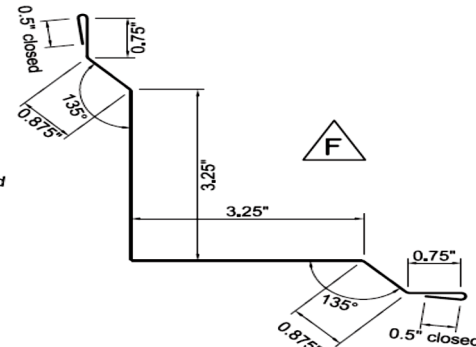

PF06 INSIDE CORNER TRIM