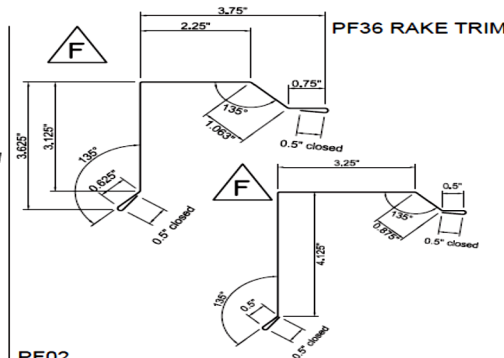

FT01 4.5" T-STYLE DRIP EDGE

FT03 DRIP EDGE 2" X 2"

FT02 6" T-STYLE DRIP EDGE

FT04 DRIP EDGE 3" X 3"

PF09 POST FRAME EAVE TRIM

PF31 EAVE EDGE

PF03 POST FRAME RAKE TRIM

PF02 RESIDENTIAL RAKE

Agricultural & Residential Trim Guide * **TRIM AVAILABLE UP TO 20'2**

Agricultural & Residential Trim Guide * TRIM AVAILABLE UP TO 20'2

KA243 1.5 x 1.5 Outside Angle Trim

KA168 1.5 x 1.5 Inside Angle Trim

10'-2" Flat Sheet Width: 41.2500

50-0" FLAT SHEET 20" WIDE