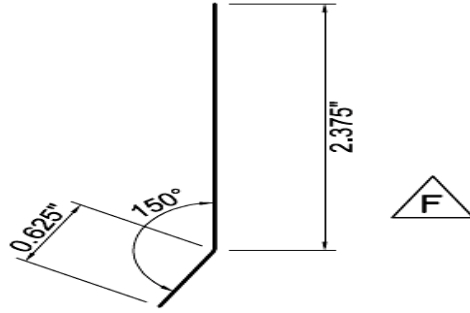

PF17 OVERHEAD DOOR TRIM

CLO1 CLEAT