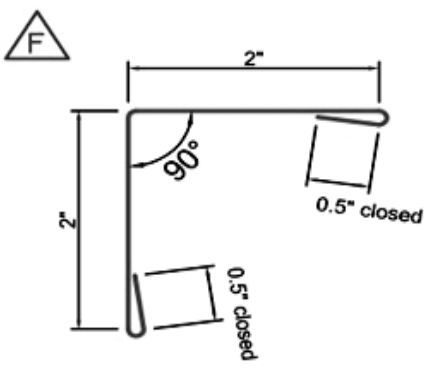

K050 2 x 2 Outside Angle Trim