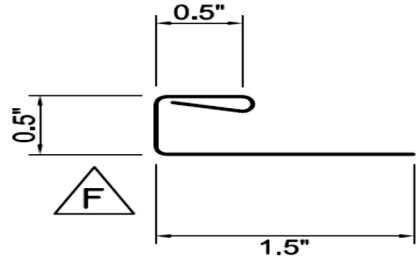

Agricultural & Residential Trim Guide * **TRIM AVAILABLE UP TO 20'2**

Agricultural & Residential Trim Guide * TRIM AVAILABLE UP TO 20'2

KA243 1.5 x 1.5 Outside Angle Trim

KA168 1.5 x 1.5 Inside Angle Trim

10'-2" Flat Sheet Width: 41.2500

50-0" FLAT SHEET 20" WIDE