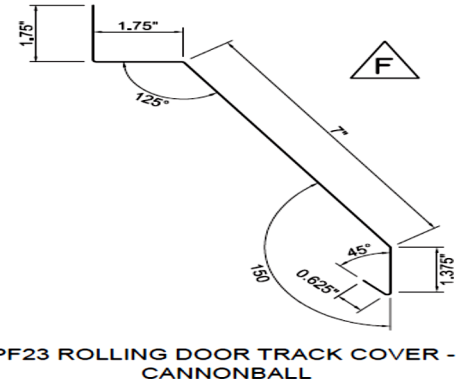

Agricultural & Residential Trim Guide * **TRIM AVAILABLE UP TO 20'2**

Agricultural & Residential Trim Guide * TRIM AVAILABLE UP TO 20'2

KA243 1.5 x 1.5 Outside Angle Trim

KA168 1.5 x 1.5 Inside Angle Trim

KA169 2 x 2 Inside Angle Trim

K050 2 x 2 Outside Angle Trim

KA244 3 x 3 Inside Angle Trim

K066 3 x 3 Outside Angle Trim

KA245 Door Post Trim

PF40 PEAK FLASHING

PF23 ROLLING DOOR TRACK COVER - CANNONBALL

PF24 National Track Cover