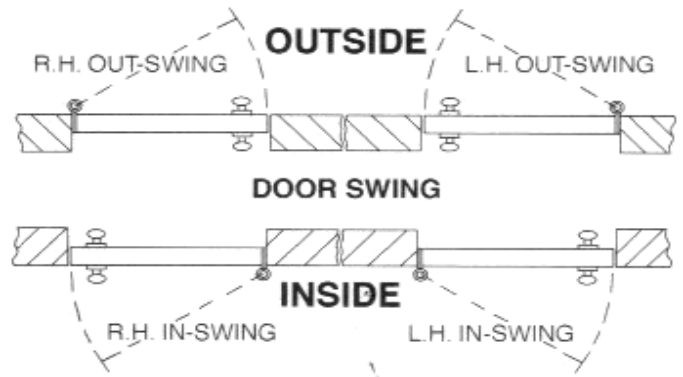

Entry Doors

WHITE
 BROWN
 Other Colors

Actual Size

38-5/8 x 80-5/8
 38-5/8 x 80-5/8 Special Order
 38-5/8 x 80-5/8 Special Order

In-Stock

- Low Maintenance
- Economy
- Easy Installation
- Energy saving
- Roll Edge
- Durable and Attractive
- 4 Way Universal
- Single Piece 16 gauge Jamb
- Weather Fin and bulb keep bad weather outside and good air inside
- Two fin and bulb top and bottom weather seals

Sizes available:

Single: 2/4 x 6/8, 2/6 x 6/8, 2/8 x 6/8, 3/0 x 6/8, 3/6 X 6/8, 3/0 x 7/0, 3/6 x 7/0, 4/0 x 7/0, 4/0 x 6/8

Double: 6/0 x 6/8, 6/0 x 7/0, 8/0 x 6/8, 8/0 x 7/0

For Rough Opening dimensions, use dimensions (above -a) and add 1/2" to width and 3/8" to height.

Example: R.O. 3/0 x 6/8 = 38" + 1/2" Width x 81-3/8" + 3/8" Height = 38 1/2" x 81-3/4" Rough Opening

3068 Steel Door WHITE

- 1-Lite
- 22" x 36" Window

3068 Steel Door WHITE

- 9-Lite
- 22" x 36" Window

Entry Doors