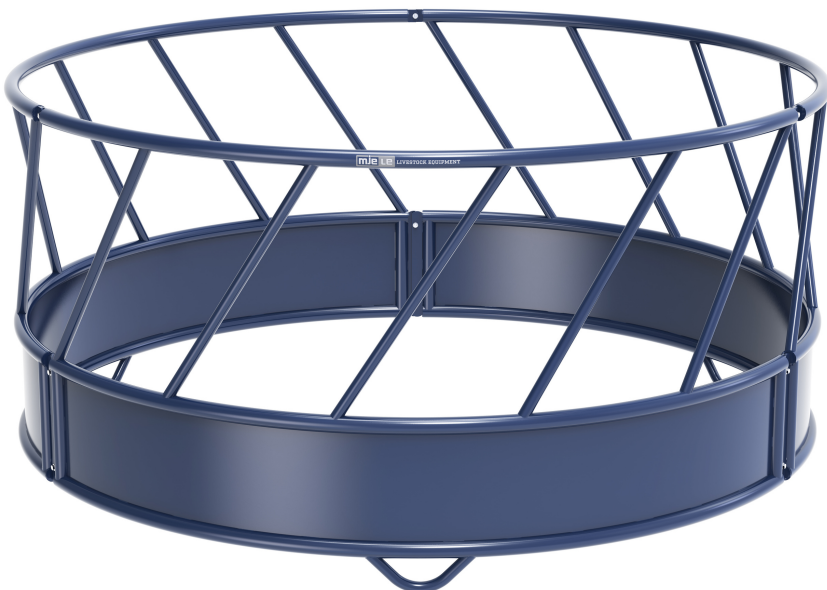

## 5' MANGER FEEDER

Product Code #025-MF5

Made of quality American steel, these feeders come painted in our signature Steel Blue. Built to last and withstand the elements, these feeders are a great addition to any corral.

## 8' MANGER FEEDER

Product Code #025-MF8

# ROUND BALE FEEDER

BUILT TOUGH TO LAST

## ROUND FEEDER

Product Code #025-RBCFWF #025-RBCFWOF

Made of quality American steel, this heavy-duty feeder comes painted in our signature Steel Blue. Built to last for years to come in any weather.

- Made with 14-gauge tubing throughout
- 1.9 OD 14-gauge tube rings
- 1-1/4" 14-gauge tube slants
- 14-gauge sheet iron
- Feet are standard wall pipe