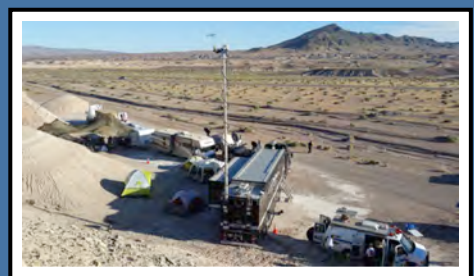

A Rapidly Deployable Communications Solution for First Responders Providing Satellite Voice, Cellular, Data and Video Streaming in One Complete and Rugged Lightweight Package