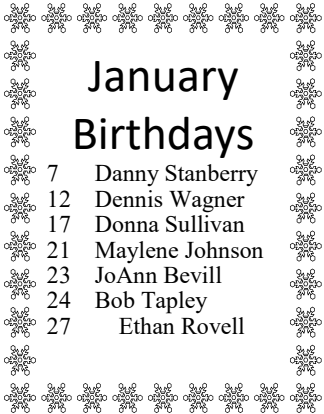

Each Wednesday:

3:30-5:30PM Jesus Kids
3:30 - 6:30PM Youth Service

Abbreviations:

FLC - Family Life Center

Sun	Mon	Tue	Wed	Thu	Fri	Sat
		2	3	4	5 Youth Lock-In Begins 7pm 	Youth Lock-In Ends 9am
7	8	9 Tuesday Schedule	10 Wednesday Schedule	11	12	13
14  Missionary Victor Hartsfield	15  MARTIN LUTHER KING, JR. DAY	16 Tuesday Schedule	17 Wednesday Schedule	18  Cooking Video 11am	19	20
21 7 Danny Stanberry 12 Dennis Wagner 17 Donna Sullivan 21 Maylene Johnson 23 JoAnn Bevill 24 Bob Tapley 27 Ethan Rovell	22	23 Tuesday Schedule	24 Wednesday Schedule	25	26	27
28	29	30 Tuesday Schedule	31 Wednesday Schedule			