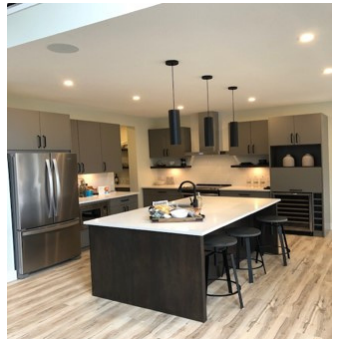

STANDARD SPECIFICATIONS

CABINETRY SELECTIONS