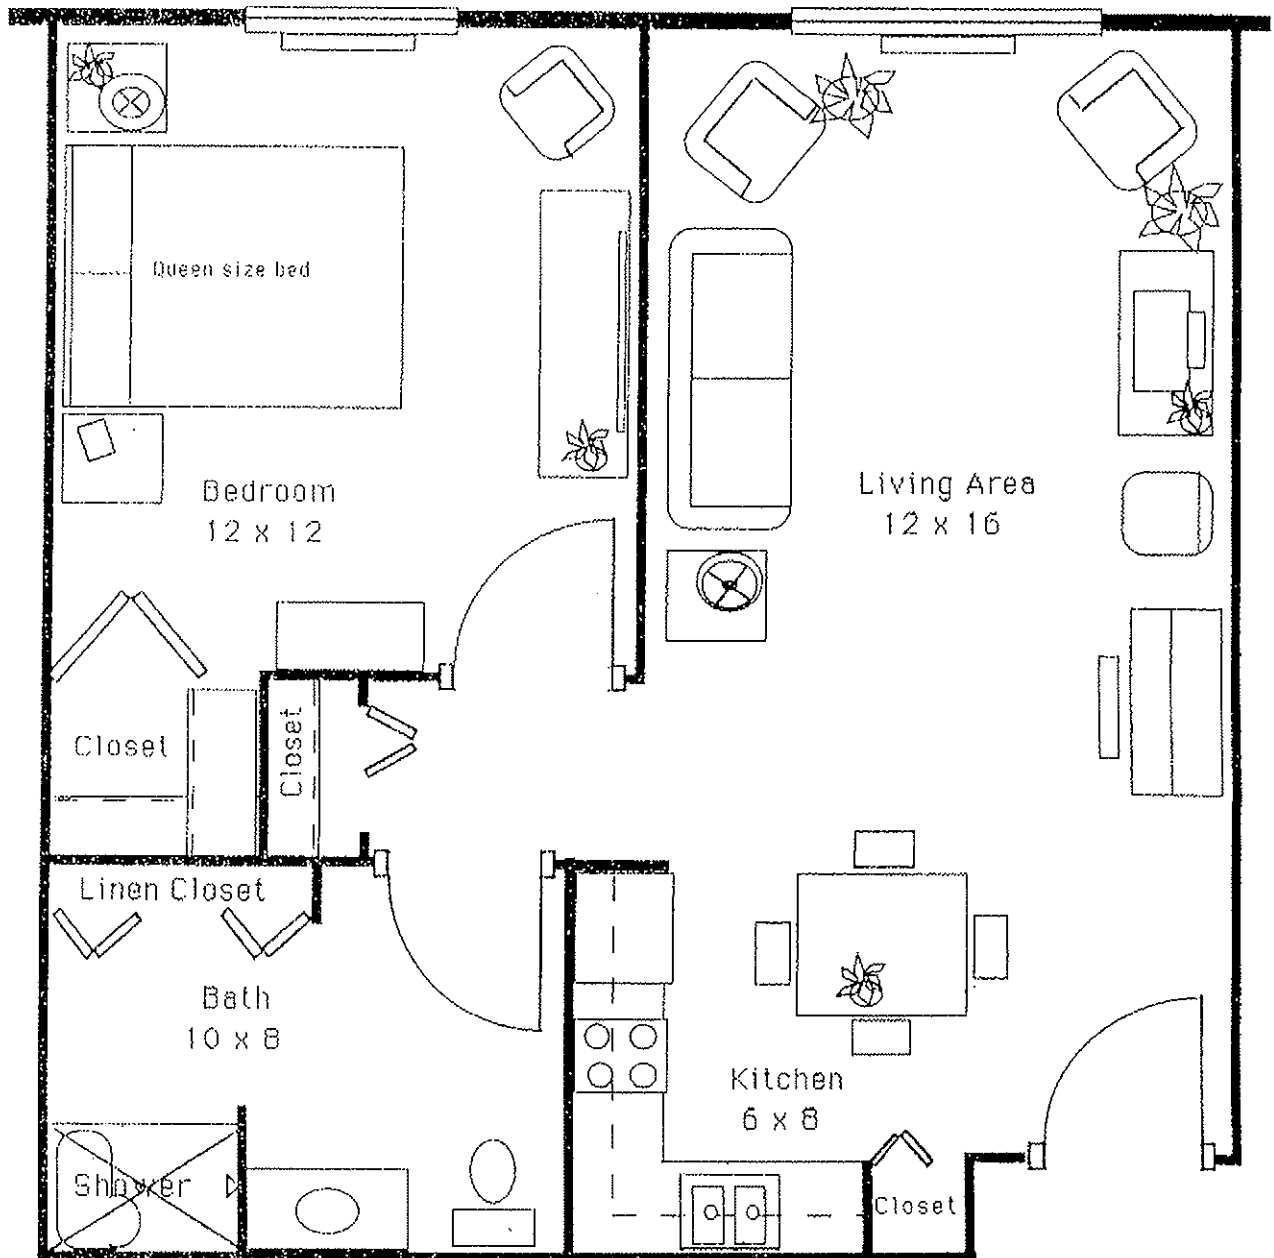

# FLOOR PLANS

## Features:

- Kitchen with range and refrigerator
- Lower windows for a better view
- Emergency response system
- Doors wide enough for wheelchairs
- Four spacious closets
- Mini blinds and Sheer draperies
- Shower with seat
- Individually-controlled heat and air conditioning

**ONE-BEDROOM DELUXE 628 SQ. FT.**