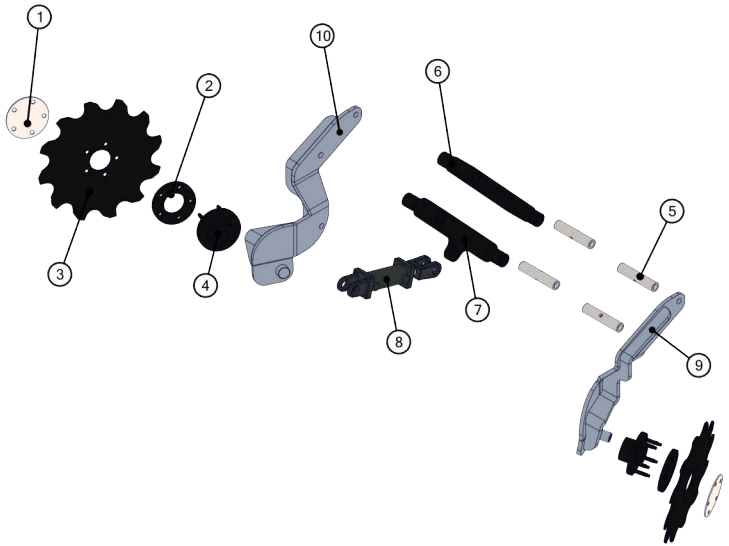

BOM ID	PartNo	Qty	Description
1	LYNX-0520	1	ASSY,MAIN BODY,ROW UNIT
2	LYNX-0653	1	KIT,SHORT LF ROW CLEANER,ROW UNIT
3	LYNX-0993	1	KIT,16" WAVY COULTER,COULTER ROW UNIT
4	LYNX-0994	1	KIT,NARROW CLOSER,ROW UNIT
5	LYNX-2257	1	KIT,FINGER BASKETS,ROW UNIT
6	LYNX-2352	1	WLDT,SLANT NOZZLE,LF,COULTER ROW UNIT
7	LYNX-2638	1	ASSY,DEPTH GAUGE,COULTER,ROW UNIT

BOM ID	PartNo	Qty	Description	Retail Price
1	LYNX-0530	2	PLT,DOG BONE,ROW UNIT	\$56.88
2	LYNX-0533	1	ROD,BUSHING,LIFT STOP,ROW UNIT	\$8.61
3	LYNX-1212	1	HYD,BLOCK,ALUM,ROW UNIT	\$56.42
4	LYNX-1333	2	BUSHING,GREASE,PIVOT,ROW UNITS	\$18.81
5	LYNX-1759	4	ROD,BUSHING,DOG BONE,HARDENED,ROW UNIT	\$8.38
6	LYNX-0510	1	WLDT,CARCASS,ROW UNIT	\$659.89
7	LYNX-0514	1	WLDT,MNT BRKT,ROW UNIT	\$522.62
8	LYNX-0527	1	WLDT,PARA LINKAGE,ROW UNIT	\$197.51
9	LYNX-0997	1	CYL,2" X 4" X 14.25"	\$282.85
10	LYNX-1430	1	WLDT,SHANK STOP,ROW UNIT	\$44.14
11	LYNX-1750	1	CYL,3" X 4" X 14.25"	\$349.67
12	LYNX-2335	1	WLDT,MNT BRKT CLAMP,ROW UNIT	\$183.84

BOM ID	PartNo	Qty	Description	Retail Price
1	LYNX-0288	2	PLT,HUB CAP	\$7.47
2	LYNX-0536	2	PLT,WHEEL BEARING SPACER	\$19.02
3	LYNX-0569	2	PLT,16" SHARK TOOTH COULTER,ROW UNIT	\$137.57
4	LYNX-0860	2	BEARING,UNIVERSAL HUB	\$52.50
5	LYNX-1333	4	BUSHING,GREASE,PIVOT,ROW UNITS	\$18.81
6	LYNX-0527	1	WLDT,PARA LINKAGE,ROW UNIT	\$197.51
7	LYNX-0531	1	WLDT,ROW CLEANER HOLDER,ROW UNIT	\$164.38
8	LYNX-0997	1	CYL,2" X 4" X 14.25"	\$282.85
9	LYNX-1327	1	WLDT,SHORT ARM,SHORT LF ROW CLEANER	\$279.42
10	LYNX-1328	1	WLDT,LONG ARM,SHORT LF ROW CLEANER	\$290.82

BOM ID	PartNo	Qty	Description	Retail Price
1	LYNX-0288	2	PLT,HUB CAP	\$7.47
2	LYNX-0568	4	PLT,SQUASH,ROW UNIT	\$21.63
3	LYNX-0860	2	BEARING,UNIVERSAL HUB	\$52.50
4	LYNX-1131	2	COULTER,4mm X 16" X 13 WAVE,5 ON 4 1/4",17/32" RD HOLE SIZE,2 3/4" PILOT	\$50.14
5	LYNX-1333	1	BUSHING,GREASE,PIVOT,ROW UNITS	\$18.81
6	LYNX-0865	2	WLDT,STRAIGHT COULTER MNT,ROW UNIT	\$89.83
7	LYNX-0866	1	WLDT,BLADE HOLDER,ROW UNIT	\$282.85