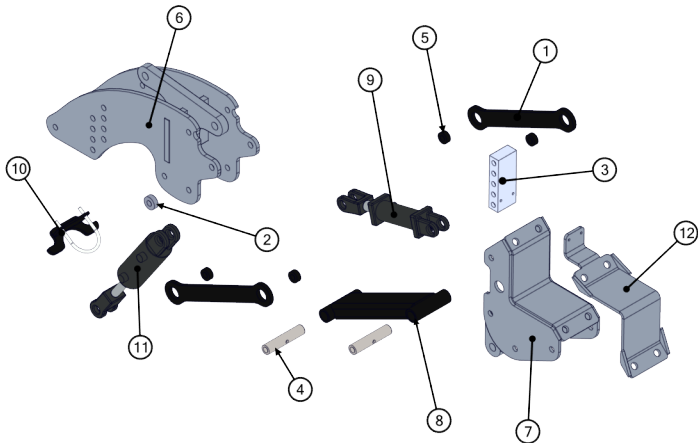

BOM ID	PartNo	Qty	Description
1	LYNX-0520	1	ASSY,MAIN BODY,ROW UNIT
2	LYNX-0653	1	KIT,SHORT LF ROW CLEANER,ROW UNIT
3	LYNX-0993	1	KIT,16" WAVY COULTER,COULTER ROW UNIT
4	LYNX-0994	1	KIT,NARROW CLOSER,ROW UNIT
5	LYNX-2257	1	KIT,FINGER BASKETS,ROW UNIT
6	LYNX-2352	1	WLDT,SLANT NOZZLE,LF,COULTER ROW UNIT
7	LYNX-2638	1	ASSY,DEPTH GAUGE,COULTER,ROW UNIT

BOM ID	PartNo	Qty	Description	Retail Price
1	LYNX-0530	2	PLT,DOG BONE,ROW UNIT	\$56.88
2	LYNX-0533	1	ROD,BUSHING,LIFT STOP,ROW UNIT	\$8.61
3	LYNX-1212	1	HYD,BLOCK,ALUM,ROW UNIT	\$56.42
4	LYNX-1333	2	BUSHING,GREASE,PIVOT,ROW UNITS	\$18.81
5	LYNX-1759	4	ROD,BUSHING,DOG BONE,HARDENED,ROW UNIT	\$8.38
6	LYNX-0510	1	WLDT,CARCASS,ROW UNIT	\$659.89
7	LYNX-0514	1	WLDT,MNT BRKT,ROW UNIT	\$522.62
8	LYNX-0527	1	WLDT,PARA LINKAGE,ROW UNIT	\$197.51
9	LYNX-0997	1	CYL,2" X 4" X 14.25"	\$282.85
10	LYNX-1430	1	WLDT,SHANK STOP,ROW UNIT	\$44.14
11	LYNX-1750	1	CYL,3" X 4" X 14.25"	\$349.67
12	LYNX-2335	1	WLDT,MNT BRKT CLAMP,ROW UNIT	\$183.84

BOM ID	PartNo	Qty	Description	Retail Price
1	LYNX-0288	2	PLT,HUB CAP	\$7.47
2	LYNX-0536	2	PLT,WHEEL BEARING SPACER	\$19.02
3	LYNX-0569	2	PLT,16" SHARK TOOTH COULTER,ROW UNIT	\$137.57
4	LYNX-0860	2	BEARING,UNIVERSAL HUB	\$52.50
5	LYNX-1333	4	BUSHING,GREASE,PIVOT,ROW UNITS	\$18.81
6	LYNX-0527	1	WLDT,PARA LINKAGE,ROW UNIT	\$197.51
7	LYNX-0531	1	WLDT,ROW CLEANER HOLDER,ROW UNIT	\$164.38
8	LYNX-0997	1	CYL,2" X 4" X 14.25"	\$282.85
9	LYNX-1327	1	WLDT,SHORT ARM,SHORT LF ROW CLEANER	\$279.42
10	LYNX-1328	1	WLDT,LONG ARM,SHORT LF ROW CLEANER	\$290.82

BOM ID	PartNo	Qty	Description	Retail Price
1	LYNX-0288	2	PLT,HUB CAP	\$7.47
2	LYNX-0568	4	PLT,SQUASH,ROW UNIT	\$21.63
3	LYNX-0860	2	BEARING,UNIVERSAL HUB	\$52.50
4	LYNX-1131	2	COULTER,4mm X 16" X 13 WAVE,5 ON 4 1/4",17/32" RD HOLE SIZE,2 3/4" PILOT	\$50.14
5	LYNX-1333	1	BUSHING,GREASE,PIVOT,ROW UNITS	\$18.81
6	LYNX-0865	2	WLDT,STRAIGHT COULTER MNT,ROW UNIT	\$89.83
7	LYNX-0866	1	WLDT,BLADE HOLDER,ROW UNIT	\$282.85