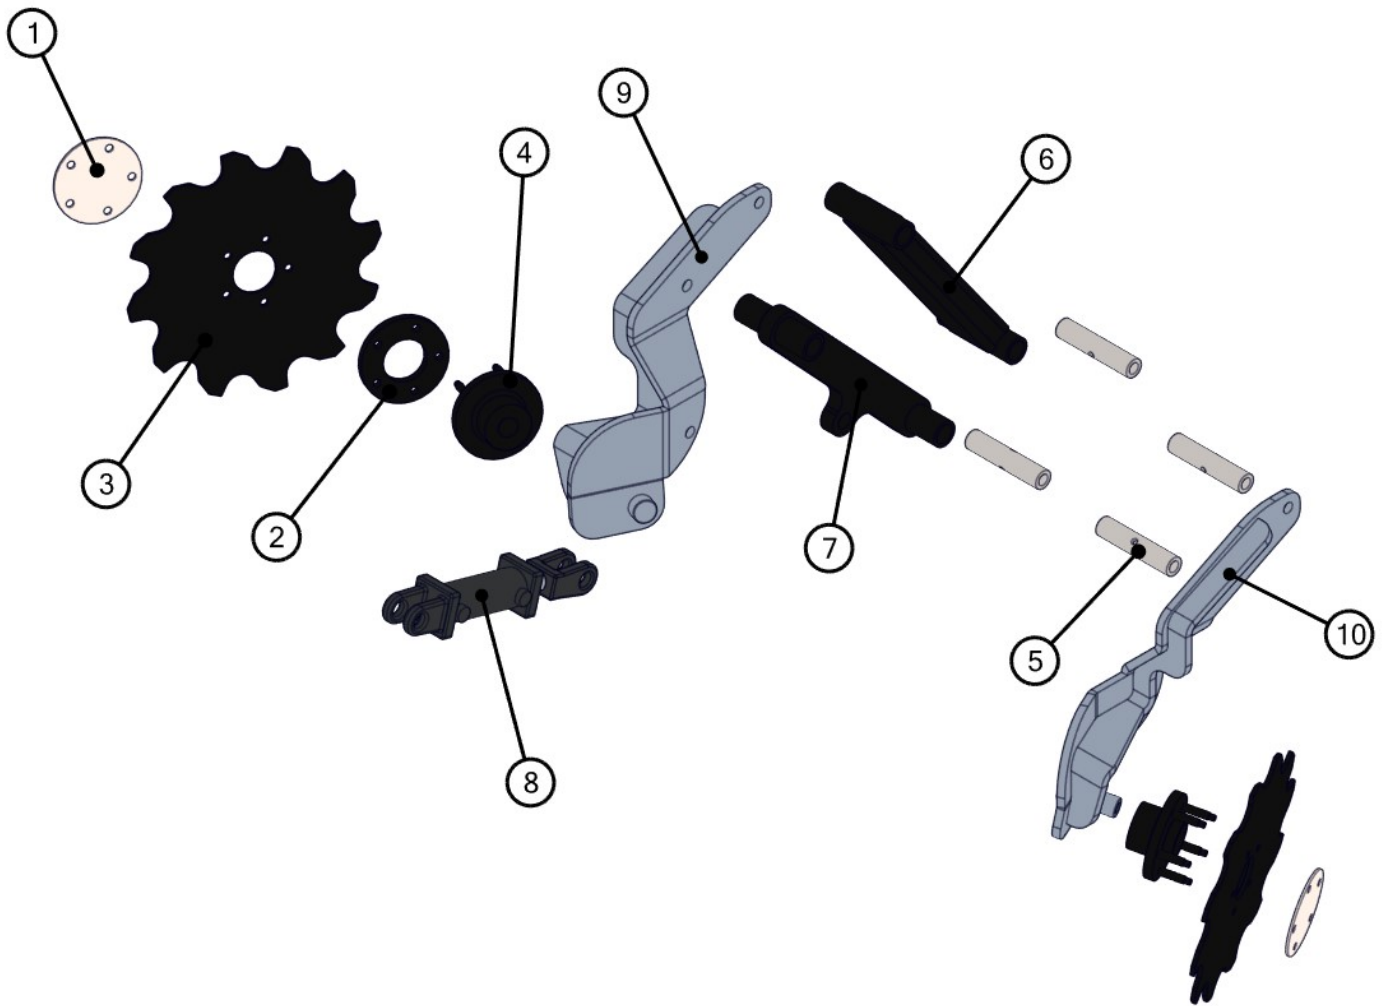

BOM ID	PartNo	Qty	Description
1	LYNX-0993	1	KIT, 16" WAVY COULTER, COULTER ROW UNIT
2	LYNX-0994	1	KIT, NARROW CLOSER, ROW UNIT
3	LYNX-1721	1	KIT, LONG LF ROW CLEANER, ROW UNIT
4	LYNX-2257	1	KIT, FINGER BASKETS, ROW UNIT
5	LYNX-2355	1	WLDT, SLANT NOZZLE, RT, COULTER ROW UNIT
6	LYNX-2638	1	ASSY, DEPTH GAUGE, COULTER, ROW UNIT
7	LYNX-2778	1	ASSY, RT, MAIN BODY, ROW UNIT

BOM ID	PartNo	Qty	Description	Retail Price
1	LYNX-0530	2	PLT,DOG BONE,ROW UNIT	\$56.88
2	LYNX-0533	1	ROD,BUSHING,LIFT STOP,ROW UNIT	\$8.61
3	LYNX-1212	1	HYD,BLOCK,ALUM,ROW UNIT	\$56.42
4	LYNX-1333	2	BUSHING,GREASE,PIVOT,ROW UNITS	\$18.81
5	LYNX-1759	4	ROD,BUSHING,DOG BONE,HARDENED,ROW UNIT	\$8.38
6	LYNX-0510	1	WLDT,LF,CARCASS,ROW UNIT	\$684.86
7	LYNX-0514	1	WLDT,LF,MNT BRKT,ROW UNIT	\$533.51
8	LYNX-0527	1	WLDT,PARA LINKAGE,ROW UNIT	\$197.51
9	LYNX-0997	1	CYL,2" X 4" X 14.25"	\$282.85
10	LYNX-1430	1	WLDT,SHANK STOP,ROW UNIT	\$44.14
11	LYNX-1750	1	CYL,3" X 4" X 14.25"	\$349.67
12	LYNX-2335	1	WLDT,MNT BRKT CLAMP,ROW UNIT	\$183.84

BOM ID	PartNo	Qty	Description	Retail Price
1	LYNX-0288	2	PLT,HUB CAP	\$7.47
2	LYNX-0568	4	PLT,SQUASH,ROW UNIT	\$21.63
3	LYNX-0860	2	BEARING,UNIVERSAL HUB	\$52.50
4	LYNX-1131	2	COULTER,4mm X 16" X 13 WAVE,5 ON 4 1/4",17/32" RD HOLE SIZE,2 3/4" PILOT	\$50.14
5	LYNX-1333	1	BUSHING,GREASE,PIVOT,ROW UNITS	\$18.81
6	LYNX-0865	2	WLDT,STRAIGHT COULTER MNT,ROW UNIT	\$89.83
7	LYNX-0866	1	WLDT,BLADE HOLDER,ROW UNIT	\$282.85

BOM ID	PartNo	Qty	Description	Retail Price
1	LYNX-0288	2	PLT,HUB CAP	\$7.47
2	LYNX-0536	2	PLT,WHEEL BEARING SPACER	\$19.02
3	LYNX-0547	2	COULTER,6.5mm X 20" X 20 WAVE,5 ON 4 1/4",17/32" RD HOLE SIZE,2 3/4" PILOT	\$86.33
4	LYNX-0860	2	BEARING,UNIVERSAL HUB	\$52.50
5	LYNX-0604	1	WLDT,NARROW STRAIGHT COULTER FOLDER ARM,LF,ROW UNIT	\$178.64
6	LYNX-0607	1	WLDT,NARROW STRAIGHT COULTER FOLDER ARM,RT,ROW UNIT	\$178.64