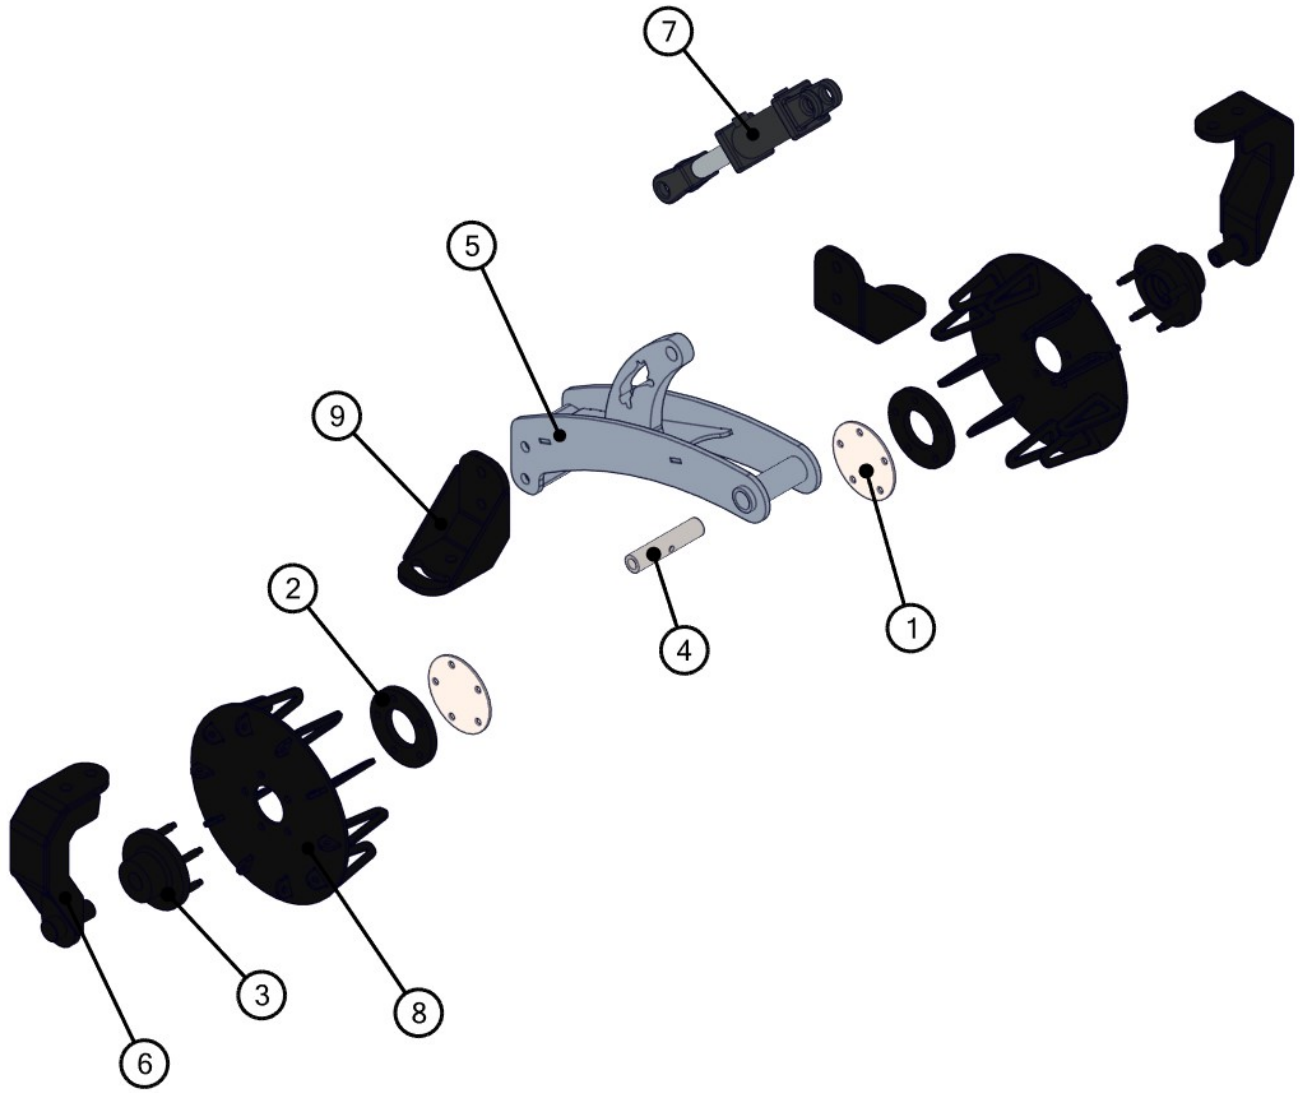

BOM ID	PartNo	Qty	Description	Retail Price
1	LYNX-0288	2	PLT,HUB CAP	$7.47
2	LYNX-0536	2	PLT,WHEEL BEARING SPACER	$19.02
3	LYNX-0860	2	BEARING,UNIVERSAL HUB	$52.50
4	LYNX-1333	1	BUSHING,GREASE,PIVOT,ROW UNITS	$18.81
5	LYNX-0548	1	WLDT,BASKET MNT BRKT,ROW UNIT	$414.73
6	LYNX-1499	2	WLDT,REAR COULTER ARM,ROW UNIT	$168.07
7	LYNX-1770	1	CYL,2" X 4" X 14.25" TOP	$282.85
8	LYNX-2039	2	ASSY,SINGLE FINGER BASKET,ROW UNIT	$188.27
9	LYNX-2331	2	WLDT,REAR COULTER MNT,ROW UNIT	$97.16