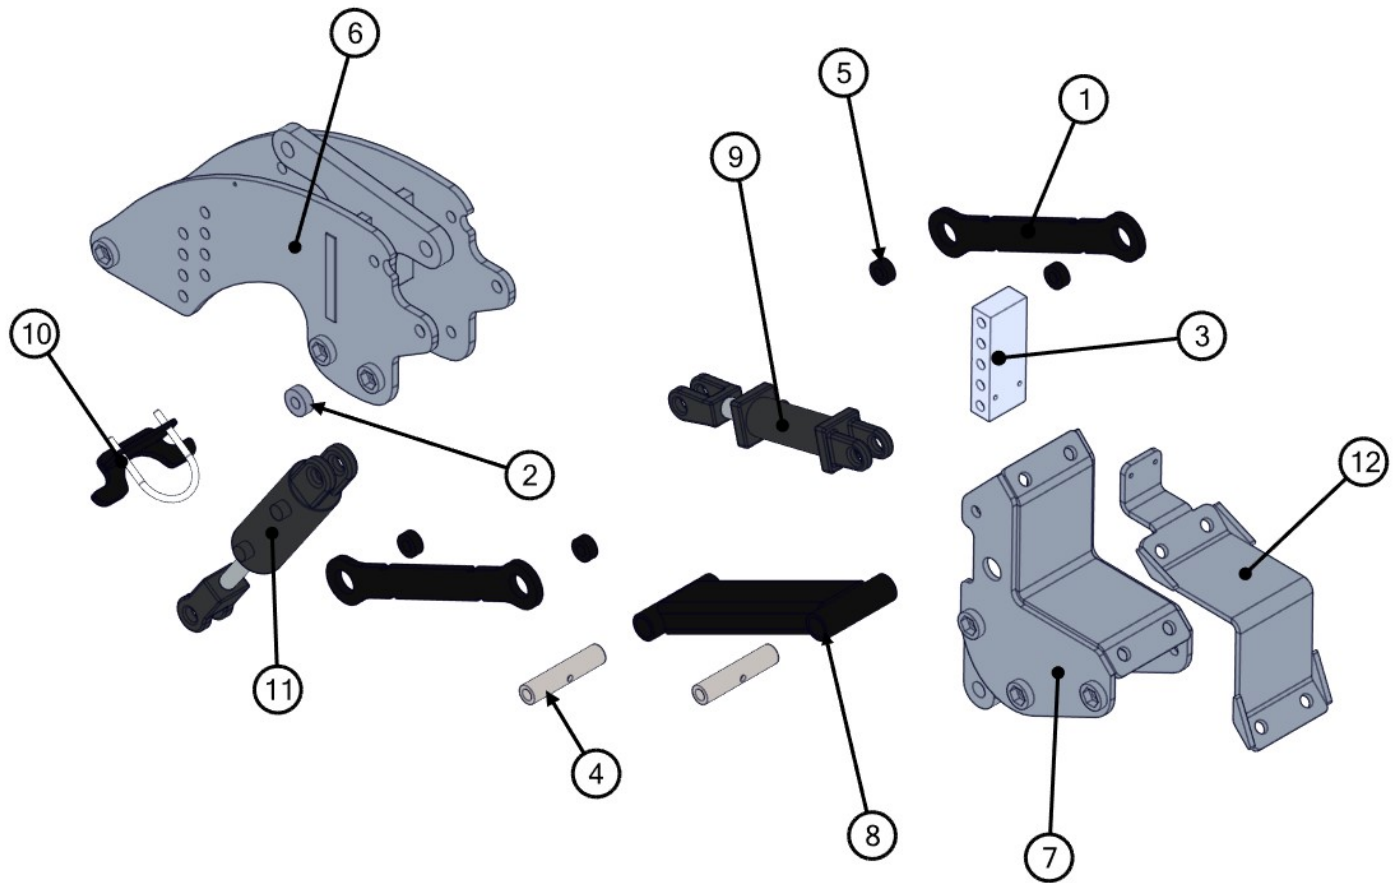

BOM ID	PartNo	Qty	Description
1	LYNX-0993	1	KIT, 16" WAVY COULTER, COULTER ROW UNIT
2	LYNX-0994	1	KIT, NARROW CLOSER, ROW UNIT
3	LYNX-1721	1	KIT, LONG LF ROW CLEANER, ROW UNIT
4	LYNX-2257	1	KIT, FINGER BASKETS, ROW UNIT
5	LYNX-2355	1	WLDT, SLANT NOZZLE, RT, COULTER ROW UNIT
6	LYNX-2638	1	ASSY, DEPTH GAUGE, COULTER, ROW UNIT
7	LYNX-2778	1	ASSY, RT, MAIN BODY, ROW UNIT

BOM ID	PartNo	Qty	Description	Retail Price
1	LYNX-0530	2	PLT,DOG BONE,ROW UNIT	\$56.88
2	LYNX-0533	1	ROD,BUSHING,LIFT STOP,ROW UNIT	\$8.61
3	LYNX-1212	1	HYD,BLOCK,ALUM,ROW UNIT	\$56.42
4	LYNX-1333	2	BUSHING,GREASE,PIVOT,ROW UNITS	\$18.81
5	LYNX-1759	4	ROD,BUSHING,DOG BONE,HARDENED,ROW UNIT	\$8.38
6	LYNX-0510	1	WLDT,LF,CARCASS,ROW UNIT	\$684.86
7	LYNX-0514	1	WLDT,LF,MNT BRKT,ROW UNIT	\$533.51
8	LYNX-0527	1	WLDT,PARA LINKAGE,ROW UNIT	\$197.51
9	LYNX-0997	1	CYL,2" X 4" X 14.25"	\$282.85
10	LYNX-1430	1	WLDT,SHANK STOP,ROW UNIT	\$44.14
11	LYNX-1750	1	CYL,3" X 4" X 14.25"	\$349.67
12	LYNX-2335	1	WLDT,MNT BRKT CLAMP,ROW UNIT	\$183.84

BOM ID	PartNo	Qty	Description	Retail Price
1	LYNX-0288	2	PLT,HUB CAP	\$7.47
2	LYNX-0568	4	PLT,SQUASH,ROW UNIT	\$21.63
3	LYNX-0860	2	BEARING,UNIVERSAL HUB	\$52.50
4	LYNX-1131	2	COULTER,4mm X 16" X 13 WAVE,5 ON 4 1/4",17/32" RD HOLE SIZE,2 3/4" PILOT	\$50.14
5	LYNX-1333	1	BUSHING,GREASE,PIVOT,ROW UNITS	\$18.81
6	LYNX-0865	2	WLDT,STRAIGHT COULTER MNT,ROW UNIT	\$89.83
7	LYNX-0866	1	WLDT,BLADE HOLDER,ROW UNIT	\$282.85

BOM ID	PartNo	Qty	Description	Retail Price
1	LYNX-0288	2	PLT,HUB CAP	\$7.47
2	LYNX-0536	2	PLT,WHEEL BEARING SPACER	\$19.02
3	LYNX-0547	2	COULTER,6.5mm X 20" X 20 WAVE,5 ON 4 1/4",17/32" RD HOLE SIZE,2 3/4" PILOT	\$86.33
4	LYNX-0860	2	BEARING,UNIVERSAL HUB	\$52.50
5	LYNX-0604	1	WLDT,NARROW STRAIGHT COULTER FOLDER ARM,LF,ROW UNIT	\$178.64
6	LYNX-0607	1	WLDT,NARROW STRAIGHT COULTER FOLDER ARM,RT,ROW UNIT	\$178.64