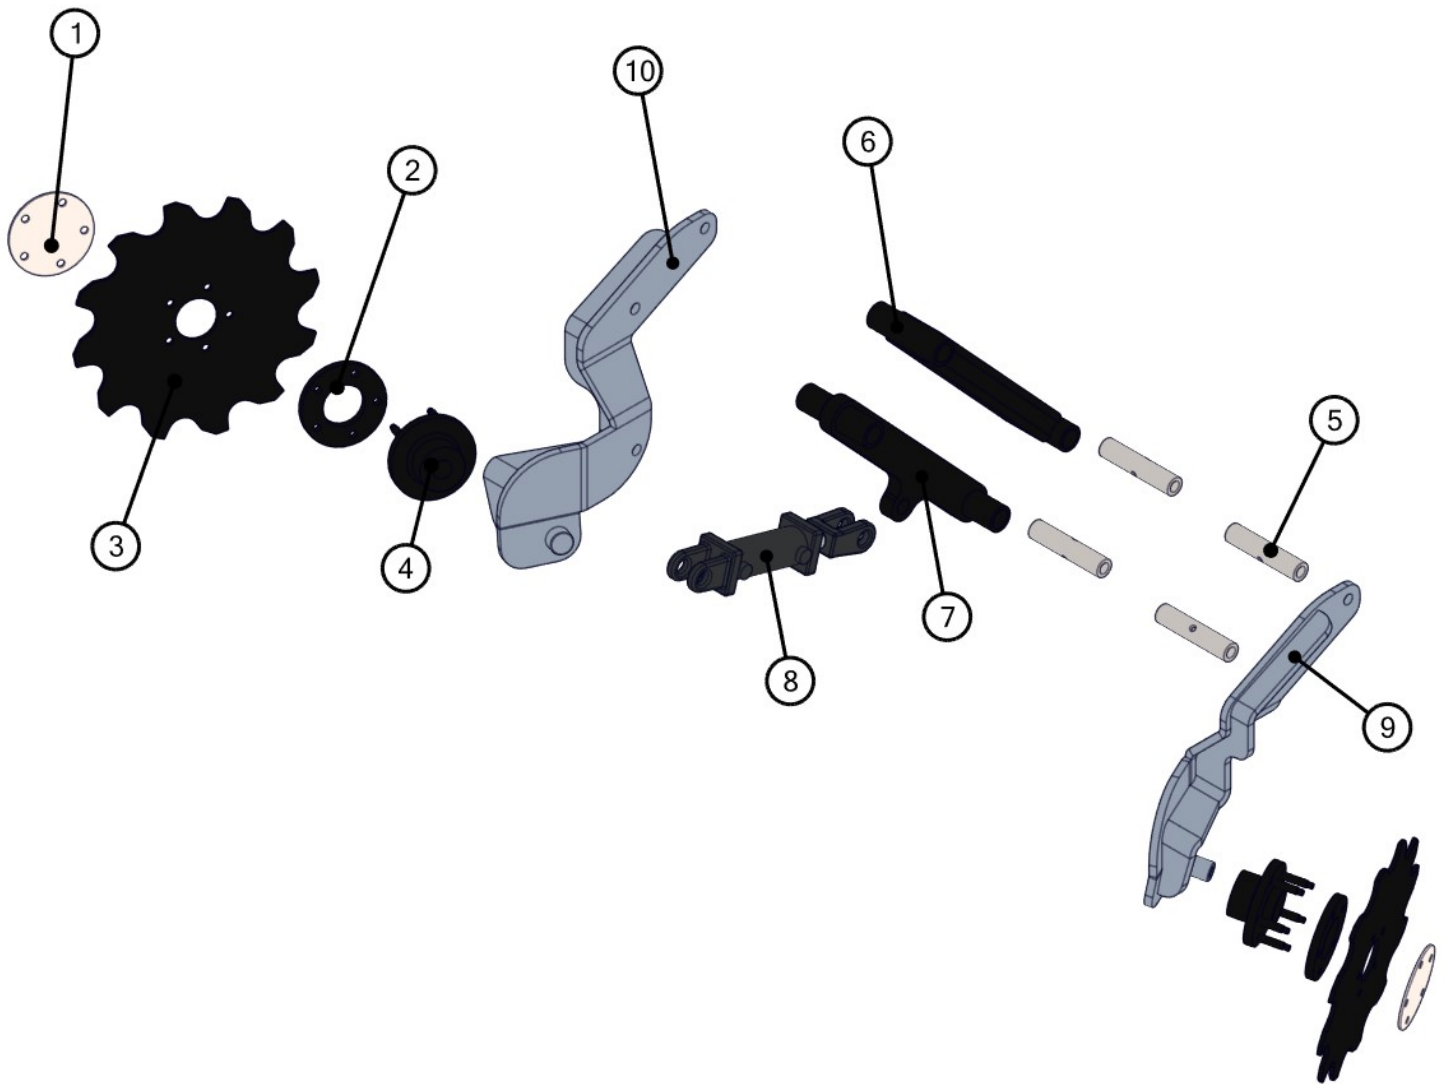

BOM ID	PartNo	Qty	Description
1	LYNX-0520	1	ASSY,LF,MAIN BODY,ROW UNIT
2	LYNX-0653	1	KIT,SHORT LF ROW CLEANER,ROW UNIT
3	LYNX-0654	1	KIT,SHANK,ROW UNIT
4	LYNX-0670	1	KIT,STANDARD CLOSER,ROW UNIT
5	LYNX-0996	1	KIT,ADJ COULTER,ROW UNIT
6	LYNX-2621	1	ASSY,DEPTH GAUGE,SHANK,ROW UNIT

BOM ID	PartNo	Qty	Description	Retail Price
1	LYNX-0530	2	PLT,DOG BONE,ROW UNIT	\$56.88
2	LYNX-0533	1	ROD,BUSHING,LIFT STOP,ROW UNIT	\$8.61
3	LYNX-1212	1	HYD,BLOCK,ALUM,ROW UNIT	\$56.42
4	LYNX-1333	2	BUSHING,GREASE,PIVOT,ROW UNITS	\$18.81
5	LYNX-1759	4	ROD,BUSHING,DOG BONE,HARDENED,ROW UNIT	\$8.38
6	LYNX-0510	1	WLDT,LF,CARCASS,ROW UNIT	\$684.86
7	LYNX-0514	1	WLDT,LF,MNT BRKT,ROW UNIT	\$533.51
8	LYNX-0527	1	WLDT,PARA LINKAGE,ROW UNIT	\$197.51
9	LYNX-0997	1	CYL,2" X 4" X 14.25"	\$282.85
10	LYNX-1430	1	WLDT,SHANK STOP,ROW UNIT	\$44.14
11	LYNX-1750	1	CYL,3" X 4" X 14.25"	\$349.67
12	LYNX-2335	1	WLDT,MNT BRKT CLAMP,ROW UNIT	\$183.84

BOM ID	PartNo	Qty	Description	Retail Price
1	LYNX-0288	2	PLT,HUB CAP	\$7.47
2	LYNX-0536	2	PLT,WHEEL BEARING SPACER	\$19.02
3	LYNX-0569	2	PLT,16" SHARK TOOTH COULTER,ROW UNIT	\$137.57
4	LYNX-0860	2	BEARING,UNIVERSAL HUB	\$52.50
5	LYNX-1333	4	BUSHING,GREASE,PIVOT,ROW UNITS	\$18.81
6	LYNX-0527	1	WLDT,PARA LINKAGE,ROW UNIT	\$197.51
7	LYNX-0531	1	WLDT,ROW CLEANER HOLDER,ROW UNIT	\$164.38
8	LYNX-0997	1	CYL,2" X 4" X 14.25"	\$282.85
9	LYNX-1327	1	WLDT,SHORT ARM,SHORT LF ROW CLEANER	\$279.42
10	LYNX-1328	1	WLDT,LONG ARM,SHORT LF ROW CLEANER	\$290.82