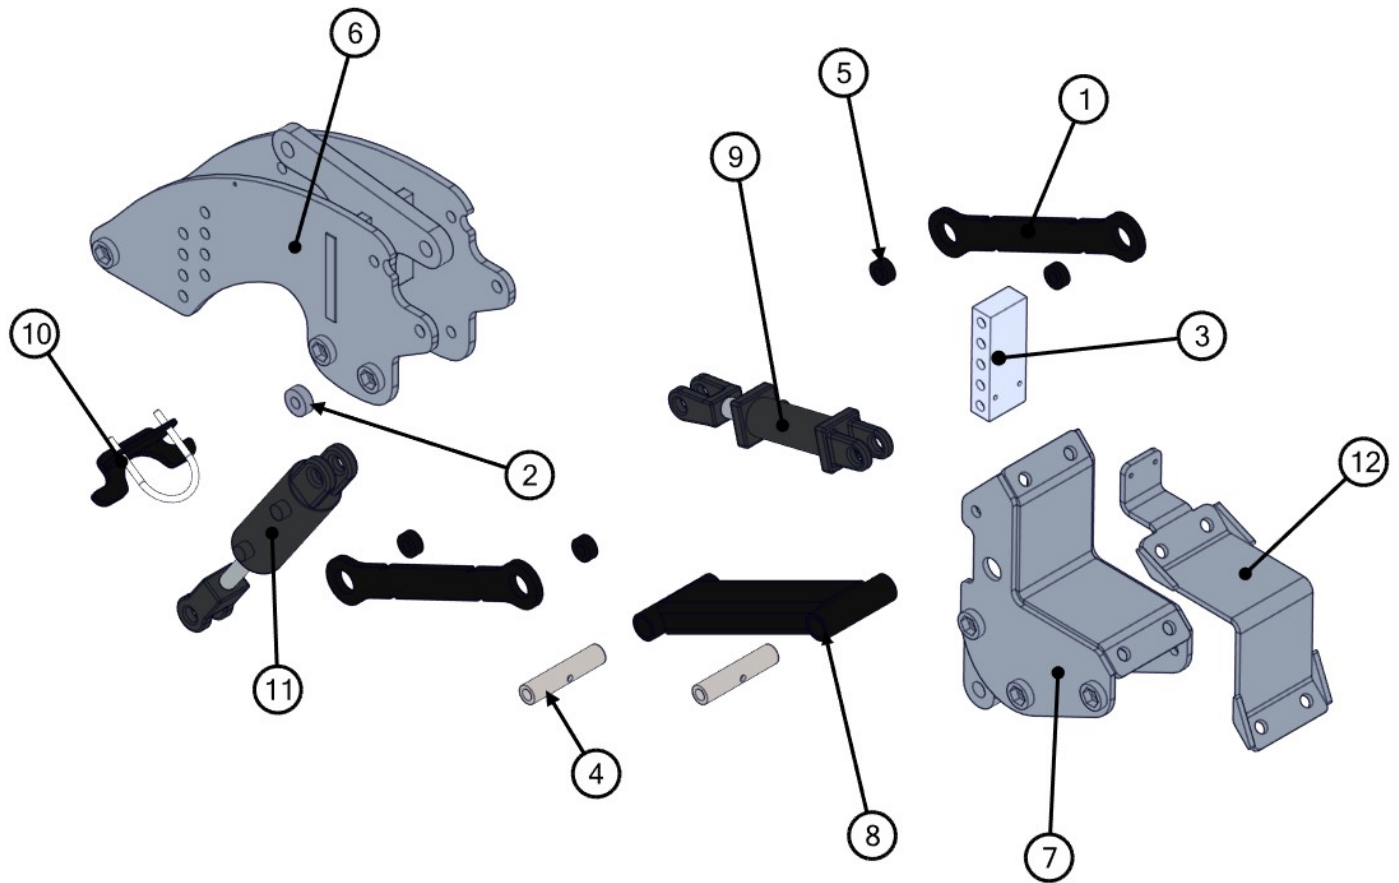

BOM ID	PartNo	Qty	Description
1	LYNX-0520	1	ASSY,LF,MAIN BODY,ROW UNIT
2	LYNX-0653	1	KIT,SHORT LF ROW CLEANER,ROW UNIT
3	LYNX-0654	1	KIT,SHANK,ROW UNIT
4	LYNX-0670	1	KIT,STANDARD CLOSER,ROW UNIT
5	LYNX-0996	1	KIT,ADJ COULTER,ROW UNIT
6	LYNX-2621	1	ASSY,DEPTH GAUGE,SHANK,ROW UNIT

BOM ID	PartNo	Qty	Description	Retail Price
1	LYNX-0530	2	PLT,DOG BONE,ROW UNIT	\$56.88
2	LYNX-0533	1	ROD,BUSHING,LIFT STOP,ROW UNIT	\$8.61
3	LYNX-1212	1	HYD,BLOCK,ALUM,ROW UNIT	\$56.42
4	LYNX-1333	2	BUSHING,GREASE,PIVOT,ROW UNITS	\$18.81
5	LYNX-1759	4	ROD,BUSHING,DOG BONE,HARDENED,ROW UNIT	\$8.38
6	LYNX-0510	1	WLDT,LF,CARCASS,ROW UNIT	\$684.86
7	LYNX-0514	1	WLDT,LF,MNT BRKT,ROW UNIT	\$533.51
8	LYNX-0527	1	WLDT,PARA LINKAGE,ROW UNIT	\$197.51
9	LYNX-0997	1	CYL,2" X 4" X 14.25"	\$282.85
10	LYNX-1430	1	WLDT,SHANK STOP,ROW UNIT	\$44.14
11	LYNX-1750	1	CYL,3" X 4" X 14.25"	\$349.67
12	LYNX-2335	1	WLDT,MNT BRKT CLAMP,ROW UNIT	\$183.84

BOM ID	PartNo	Qty	Description	Retail Price
1	LYNX-0288	2	PLT,HUB CAP	\$7.47
2	LYNX-0536	2	PLT,WHEEL BEARING SPACER	\$19.02
3	LYNX-0569	2	PLT,16" SHARK TOOTH COULTER,ROW UNIT	\$137.57
4	LYNX-0860	2	BEARING,UNIVERSAL HUB	\$52.50
5	LYNX-1333	4	BUSHING,GREASE,PIVOT,ROW UNITS	\$18.81
6	LYNX-0527	1	WLDT,PARA LINKAGE,ROW UNIT	\$197.51
7	LYNX-0531	1	WLDT,ROW CLEANER HOLDER,ROW UNIT	\$164.38
8	LYNX-0997	1	CYL,2" X 4" X 14.25"	\$282.85
9	LYNX-1327	1	WLDT,SHORT ARM,SHORT LF ROW CLEANER	\$279.42
10	LYNX-1328	1	WLDT,LONG ARM,SHORT LF ROW CLEANER	\$290.82