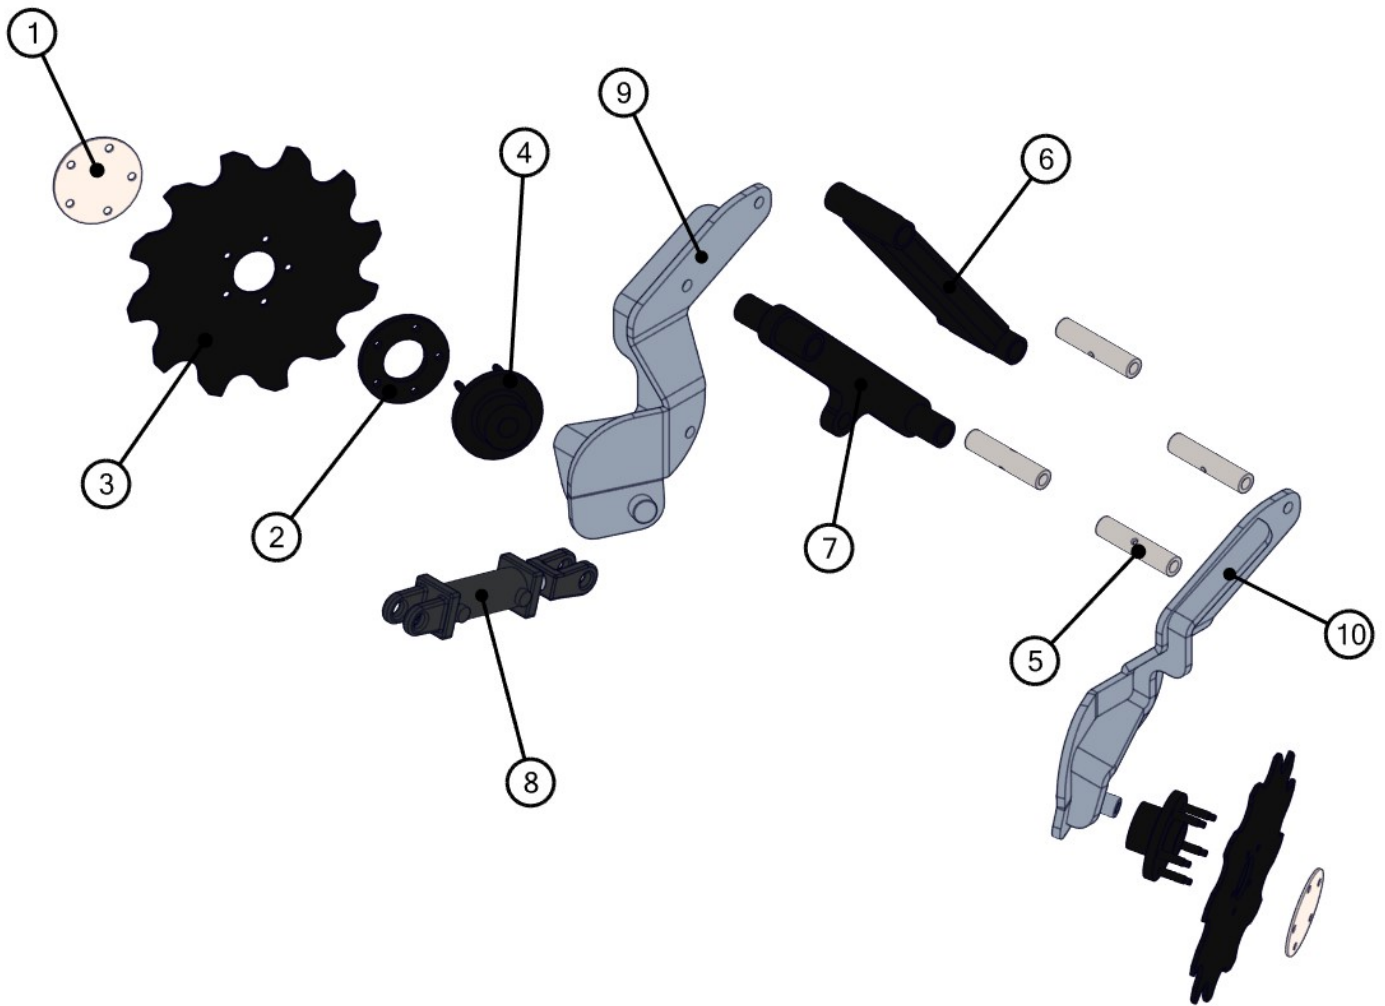

BOM ID	PartNo	Qty	Description
2	LYNX-0654	1	KIT,SHANK,ROW UNIT
3	LYNX-0670	1	KIT,STANDARD CLOSER,ROW UNIT
4	LYNX-0996	1	KIT,ADJ COULTER,ROW UNIT
5	LYNX-1721	1	KIT,LONG LF ROW CLEANER,ROW UNIT
6	LYNX-2621	1	ASSY,DEPTH GAUGE,SHANK,ROW UNIT

BOM ID	PartNo	Qty	Description	Retail Price
1	LYNX-0530	2	PLT,DOG BONE,ROW UNIT	\$56.88
2	LYNX-0533	1	ROD,BUSHING,LIFT STOP,ROW UNIT	\$8.61
3	LYNX-1212	1	HYD,BLOCK,ALUM,ROW UNIT	\$56.42
4	LYNX-1333	2	BUSHING,GREASE,PIVOT,ROW UNITS	\$18.81
5	LYNX-1759	4	ROD,BUSHING,DOG BONE,HARDENED,ROW UNIT	\$8.38
6	LYNX-0510	1	WLDT,LF,CARCASS,ROW UNIT	\$684.86
7	LYNX-0514	1	WLDT,LF,MNT BRKT,ROW UNIT	\$533.51
8	LYNX-0527	1	WLDT,PARA LINKAGE,ROW UNIT	\$197.51
9	LYNX-0997	1	CYL,2" X 4" X 14.25"	\$282.85
10	LYNX-1430	1	WLDT,SHANK STOP,ROW UNIT	\$44.14
11	LYNX-1750	1	CYL,3" X 4" X 14.25"	\$349.67
12	LYNX-2335	1	WLDT,MNT BRKT CLAMP,ROW UNIT	\$183.84

BOM ID	PartNo	Qty	Description	Retail Price
1	LYNX-1333	1	BUSHING,GREASE,PIVOT,ROW UNITS	\$18.81
2	LYNX-0559	1	WLDT,SHANK,ROW UNIT	\$421.44
3	LYNX-1134	1	WLDT,SHANK POINT,ROW UNIT	\$117.95

BOM ID	PartNo	Qty	Description	Retail Price
1	LYNX-0288	2	PLT,HUB CAP	\$7.47
2	LYNX-0536	2	PLT,WHEEL BEARING SPACER	\$19.02
3	LYNX-0547	2	COULTER,6.5mm X 20" X 20 WAVE,5 ON 4 1/4",17/32" RD HOLE SIZE,2 3/4" PILOT	\$86.33
4	LYNX-0860	2	BEARING,UNIVERSAL HUB	\$52.50
5	LYNX-0539	1	WLDT,CLOSER ARM,LF,ROW UNIT	\$165.11
6	LYNX-0542	1	WLDT,CLOSER ARM,RT,ROW UNIT	\$165.11

BOM ID	PartNo	Qty	Description	Retail Price
1	LYNX-0288	2	PLT,HUB CAP	\$7.47
2	LYNX-0536	2	PLT,WHEEL BEARING SPACER	\$19.02
3	LYNX-0860	2	BEARING,UNIVERSAL HUB	\$52.50
4	LYNX-1131	2	COULTER,4mm X 16" X 13 WAVE,5 ON 4 1/4",17/32" RD HOLE SIZE,2 3/4" PILOT	\$50.14
5	LYNX-1333	1	BUSHING,GREASE,PIVOT,ROW UNITS	\$18.81
6	LYNX-0548	1	WLDT,BASKET MNT BRKT,ROW UNIT	\$414.73
7	LYNX-1499	2	WLDT,REAR COULTER ARM,ROW UNIT	\$168.07
8	LYNX-1770	1	CYL,2" X 4" X 14.25" TOP	\$282.85
9	LYNX-2331	2	WLDT,REAR COULTER MNT,ROW UNIT	\$97.16