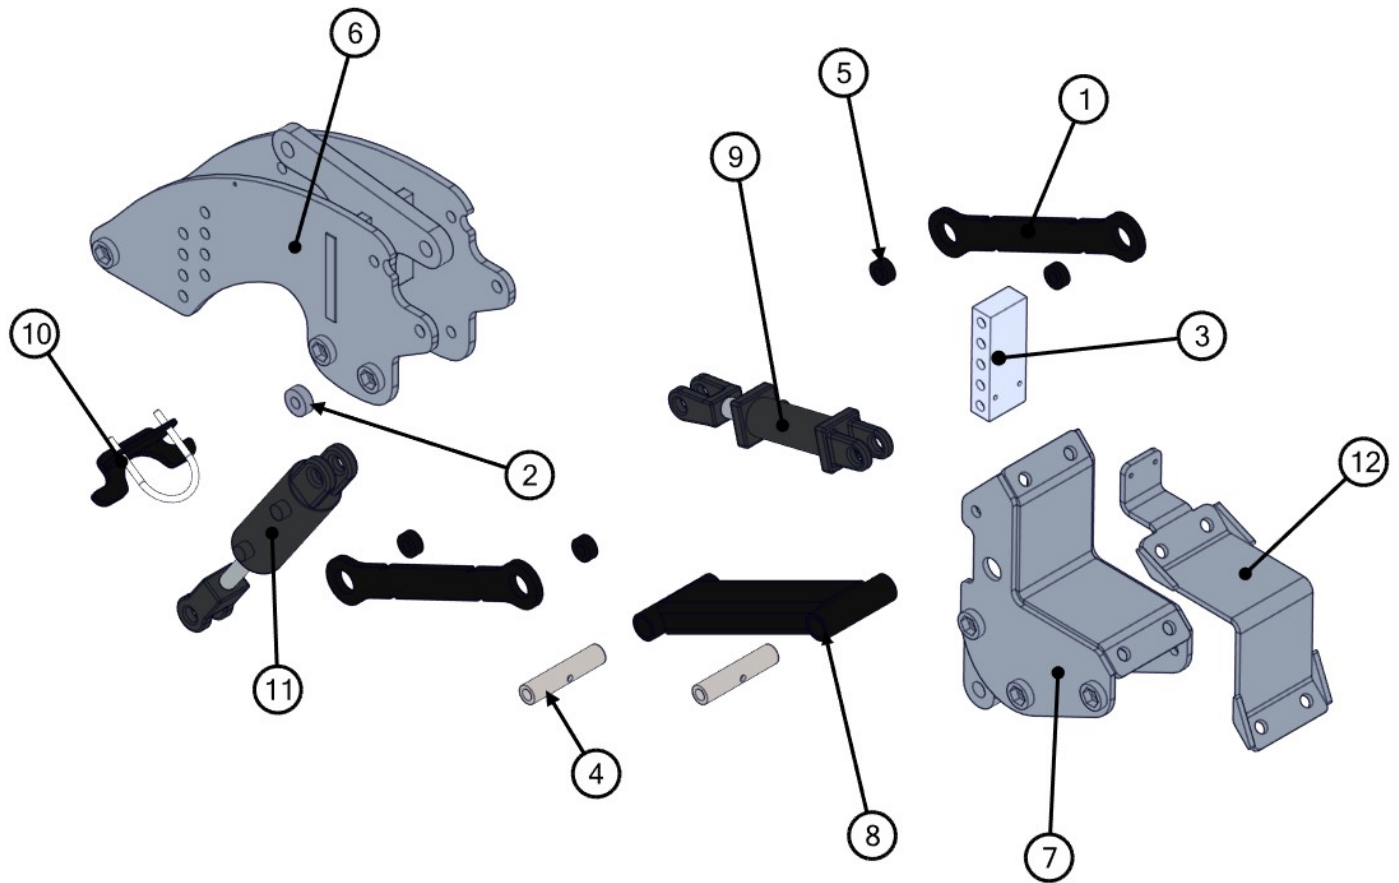

BOM ID	PartNo	Qty	Description
2	LYNX-0654	1	KIT,SHANK,ROW UNIT
3	LYNX-0670	1	KIT,STANDARD CLOSER,ROW UNIT
4	LYNX-0996	1	KIT,ADJ COULTER,ROW UNIT
5	LYNX-1721	1	KIT,LONG LF ROW CLEANER,ROW UNIT
6	LYNX-2621	1	ASSY,DEPTH GAUGE,SHANK,ROW UNIT

BOM ID	PartNo	Qty	Description	Retail Price
1	LYNX-0530	2	PLT,DOG BONE,ROW UNIT	\$56.88
2	LYNX-0533	1	ROD,BUSHING,LIFT STOP,ROW UNIT	\$8.61
3	LYNX-1212	1	HYD,BLOCK,ALUM,ROW UNIT	\$56.42
4	LYNX-1333	2	BUSHING,GREASE,PIVOT,ROW UNITS	\$18.81
5	LYNX-1759	4	ROD,BUSHING,DOG BONE,HARDENED,ROW UNIT	\$8.38
6	LYNX-0510	1	WLDT,LF,CARCASS,ROW UNIT	\$684.86
7	LYNX-0514	1	WLDT,LF,MNT BRKT,ROW UNIT	\$533.51
8	LYNX-0527	1	WLDT,PARA LINKAGE,ROW UNIT	\$197.51
9	LYNX-0997	1	CYL,2" X 4" X 14.25"	\$282.85
10	LYNX-1430	1	WLDT,SHANK STOP,ROW UNIT	\$44.14
11	LYNX-1750	1	CYL,3" X 4" X 14.25"	\$349.67
12	LYNX-2335	1	WLDT,MNT BRKT CLAMP,ROW UNIT	\$183.84

BOM ID	PartNo	Qty	Description	Retail Price
1	LYNX-1333	1	BUSHING,GREASE,PIVOT,ROW UNITS	\$18.81
2	LYNX-0559	1	WLDT,SHANK,ROW UNIT	\$421.44
3	LYNX-1134	1	WLDT,SHANK POINT,ROW UNIT	\$117.95

BOM ID	PartNo	Qty	Description	Retail Price
1	LYNX-0288	2	PLT,HUB CAP	\$7.47
2	LYNX-0536	2	PLT,WHEEL BEARING SPACER	\$19.02
3	LYNX-0547	2	COULTER,6.5mm X 20" X 20 WAVE,5 ON 4 1/4",17/32" RD HOLE SIZE,2 3/4" PILOT	\$86.33
4	LYNX-0860	2	BEARING,UNIVERSAL HUB	\$52.50
5	LYNX-0539	1	WLDT,CLOSER ARM,LF,ROW UNIT	\$165.11
6	LYNX-0542	1	WLDT,CLOSER ARM,RT,ROW UNIT	\$165.11

BOM ID	PartNo	Qty	Description	Retail Price
1	LYNX-0288	2	PLT,HUB CAP	\$7.47
2	LYNX-0536	2	PLT,WHEEL BEARING SPACER	\$19.02
3	LYNX-0860	2	BEARING,UNIVERSAL HUB	\$52.50
4	LYNX-1131	2	COULTER,4mm X 16" X 13 WAVE,5 ON 4 1/4",17/32" RD HOLE SIZE,2 3/4" PILOT	\$50.14
5	LYNX-1333	1	BUSHING,GREASE,PIVOT,ROW UNITS	\$18.81
6	LYNX-0548	1	WLDT,BASKET MNT BRKT,ROW UNIT	\$414.73
7	LYNX-1499	2	WLDT,REAR COULTER ARM,ROW UNIT	\$168.07
8	LYNX-1770	1	CYL,2" X 4" X 14.25" TOP	\$282.85
9	LYNX-2331	2	WLDT,REAR COULTER MNT,ROW UNIT	\$97.16