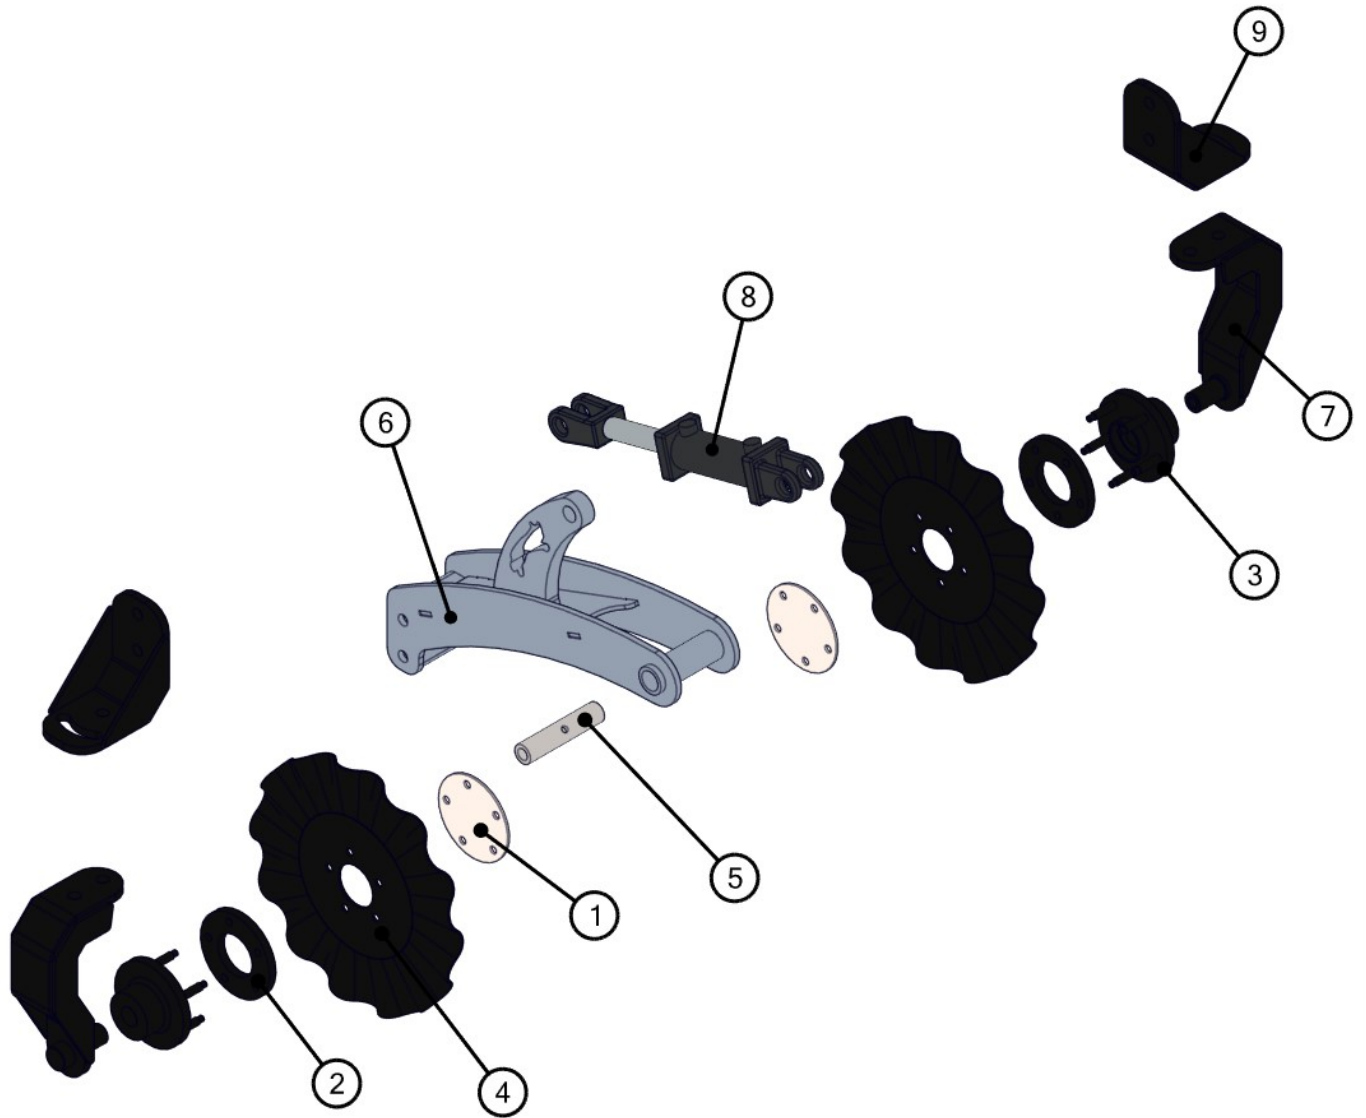

BOM ID	PartNo	Qty	Description
2	LYNX-0654	1	KIT,SHANK,ROW UNIT
3	LYNX-0670	1	KIT,STANDARD CLOSER,ROW UNIT
4	LYNX-0996	1	KIT,ADJ COULTER,ROW UNIT
5	LYNX-1721	1	KIT,LONG LF ROW CLEANER,ROW UNIT
6	LYNX-2621	1	ASSY,DEPTH GAUGE,SHANK,ROW UNIT

BOM ID	PartNo	Qty	Description	Retail Price
1	LYNX-0530	2	PLT,DOG BONE,ROW UNIT	\$56.88
2	LYNX-0533	1	ROD,BUSHING,LIFT STOP,ROW UNIT	\$8.61
3	LYNX-1212	1	HYD,BLOCK,ALUM,ROW UNIT	\$56.42
4	LYNX-1333	2	BUSHING,GREASE,PIVOT,ROW UNITS	\$18.81
5	LYNX-1759	4	ROD,BUSHING,DOG BONE,HARDENED,ROW UNIT	\$8.38
6	LYNX-0510	1	WLDT,LF,CARCASS,ROW UNIT	\$684.86
7	LYNX-0514	1	WLDT,LF,MNT BRKT,ROW UNIT	\$533.51
8	LYNX-0527	1	WLDT,PARA LINKAGE,ROW UNIT	\$197.51
9	LYNX-0997	1	CYL,2" X 4" X 14.25"	\$282.85
10	LYNX-1430	1	WLDT,SHANK STOP,ROW UNIT	\$44.14
11	LYNX-1750	1	CYL,3" X 4" X 14.25"	\$349.67
12	LYNX-2335	1	WLDT,MNT BRKT CLAMP,ROW UNIT	\$183.84

BOM ID	PartNo	Qty	Description	Retail Price
1	LYNX-1333	1	BUSHING,GREASE,PIVOT,ROW UNITS	\$18.81
2	LYNX-0559	1	WLDT,SHANK,ROW UNIT	\$421.44
3	LYNX-1134	1	WLDT,SHANK POINT,ROW UNIT	\$117.95

BOM ID	PartNo	Qty	Description	Retail Price
1	LYNX-0288	2	PLT,HUB CAP	\$7.47
2	LYNX-0536	2	PLT,WHEEL BEARING SPACER	\$19.02
3	LYNX-0547	2	COULTER,6.5mm X 20" X 20 WAVE,5 ON 4 1/4",17/32" RD HOLE SIZE,2 3/4" PILOT	\$86.33
4	LYNX-0860	2	BEARING,UNIVERSAL HUB	\$52.50
5	LYNX-0539	1	WLDT,CLOSER ARM,LF,ROW UNIT	\$165.11
6	LYNX-0542	1	WLDT,CLOSER ARM,RT,ROW UNIT	\$165.11

BOM ID	PartNo	Qty	Description	Retail Price
1	LYNX-0288	2	PLT,HUB CAP	\$7.47
2	LYNX-0536	2	PLT,WHEEL BEARING SPACER	\$19.02
3	LYNX-0860	2	BEARING,UNIVERSAL HUB	\$52.50
4	LYNX-1131	2	COULTER,4mm X 16" X 13 WAVE,5 ON 4 1/4",17/32" RD HOLE SIZE,2 3/4" PILOT	\$50.14
5	LYNX-1333	1	BUSHING,GREASE,PIVOT,ROW UNITS	\$18.81
6	LYNX-0548	1	WLDT,BASKET MNT BRKT,ROW UNIT	\$414.73
7	LYNX-1499	2	WLDT,REAR COULTER ARM,ROW UNIT	\$168.07
8	LYNX-1770	1	CYL,2" X 4" X 14.25" TOP	\$282.85
9	LYNX-2331	2	WLDT,REAR COULTER MNT,ROW UNIT	\$97.16