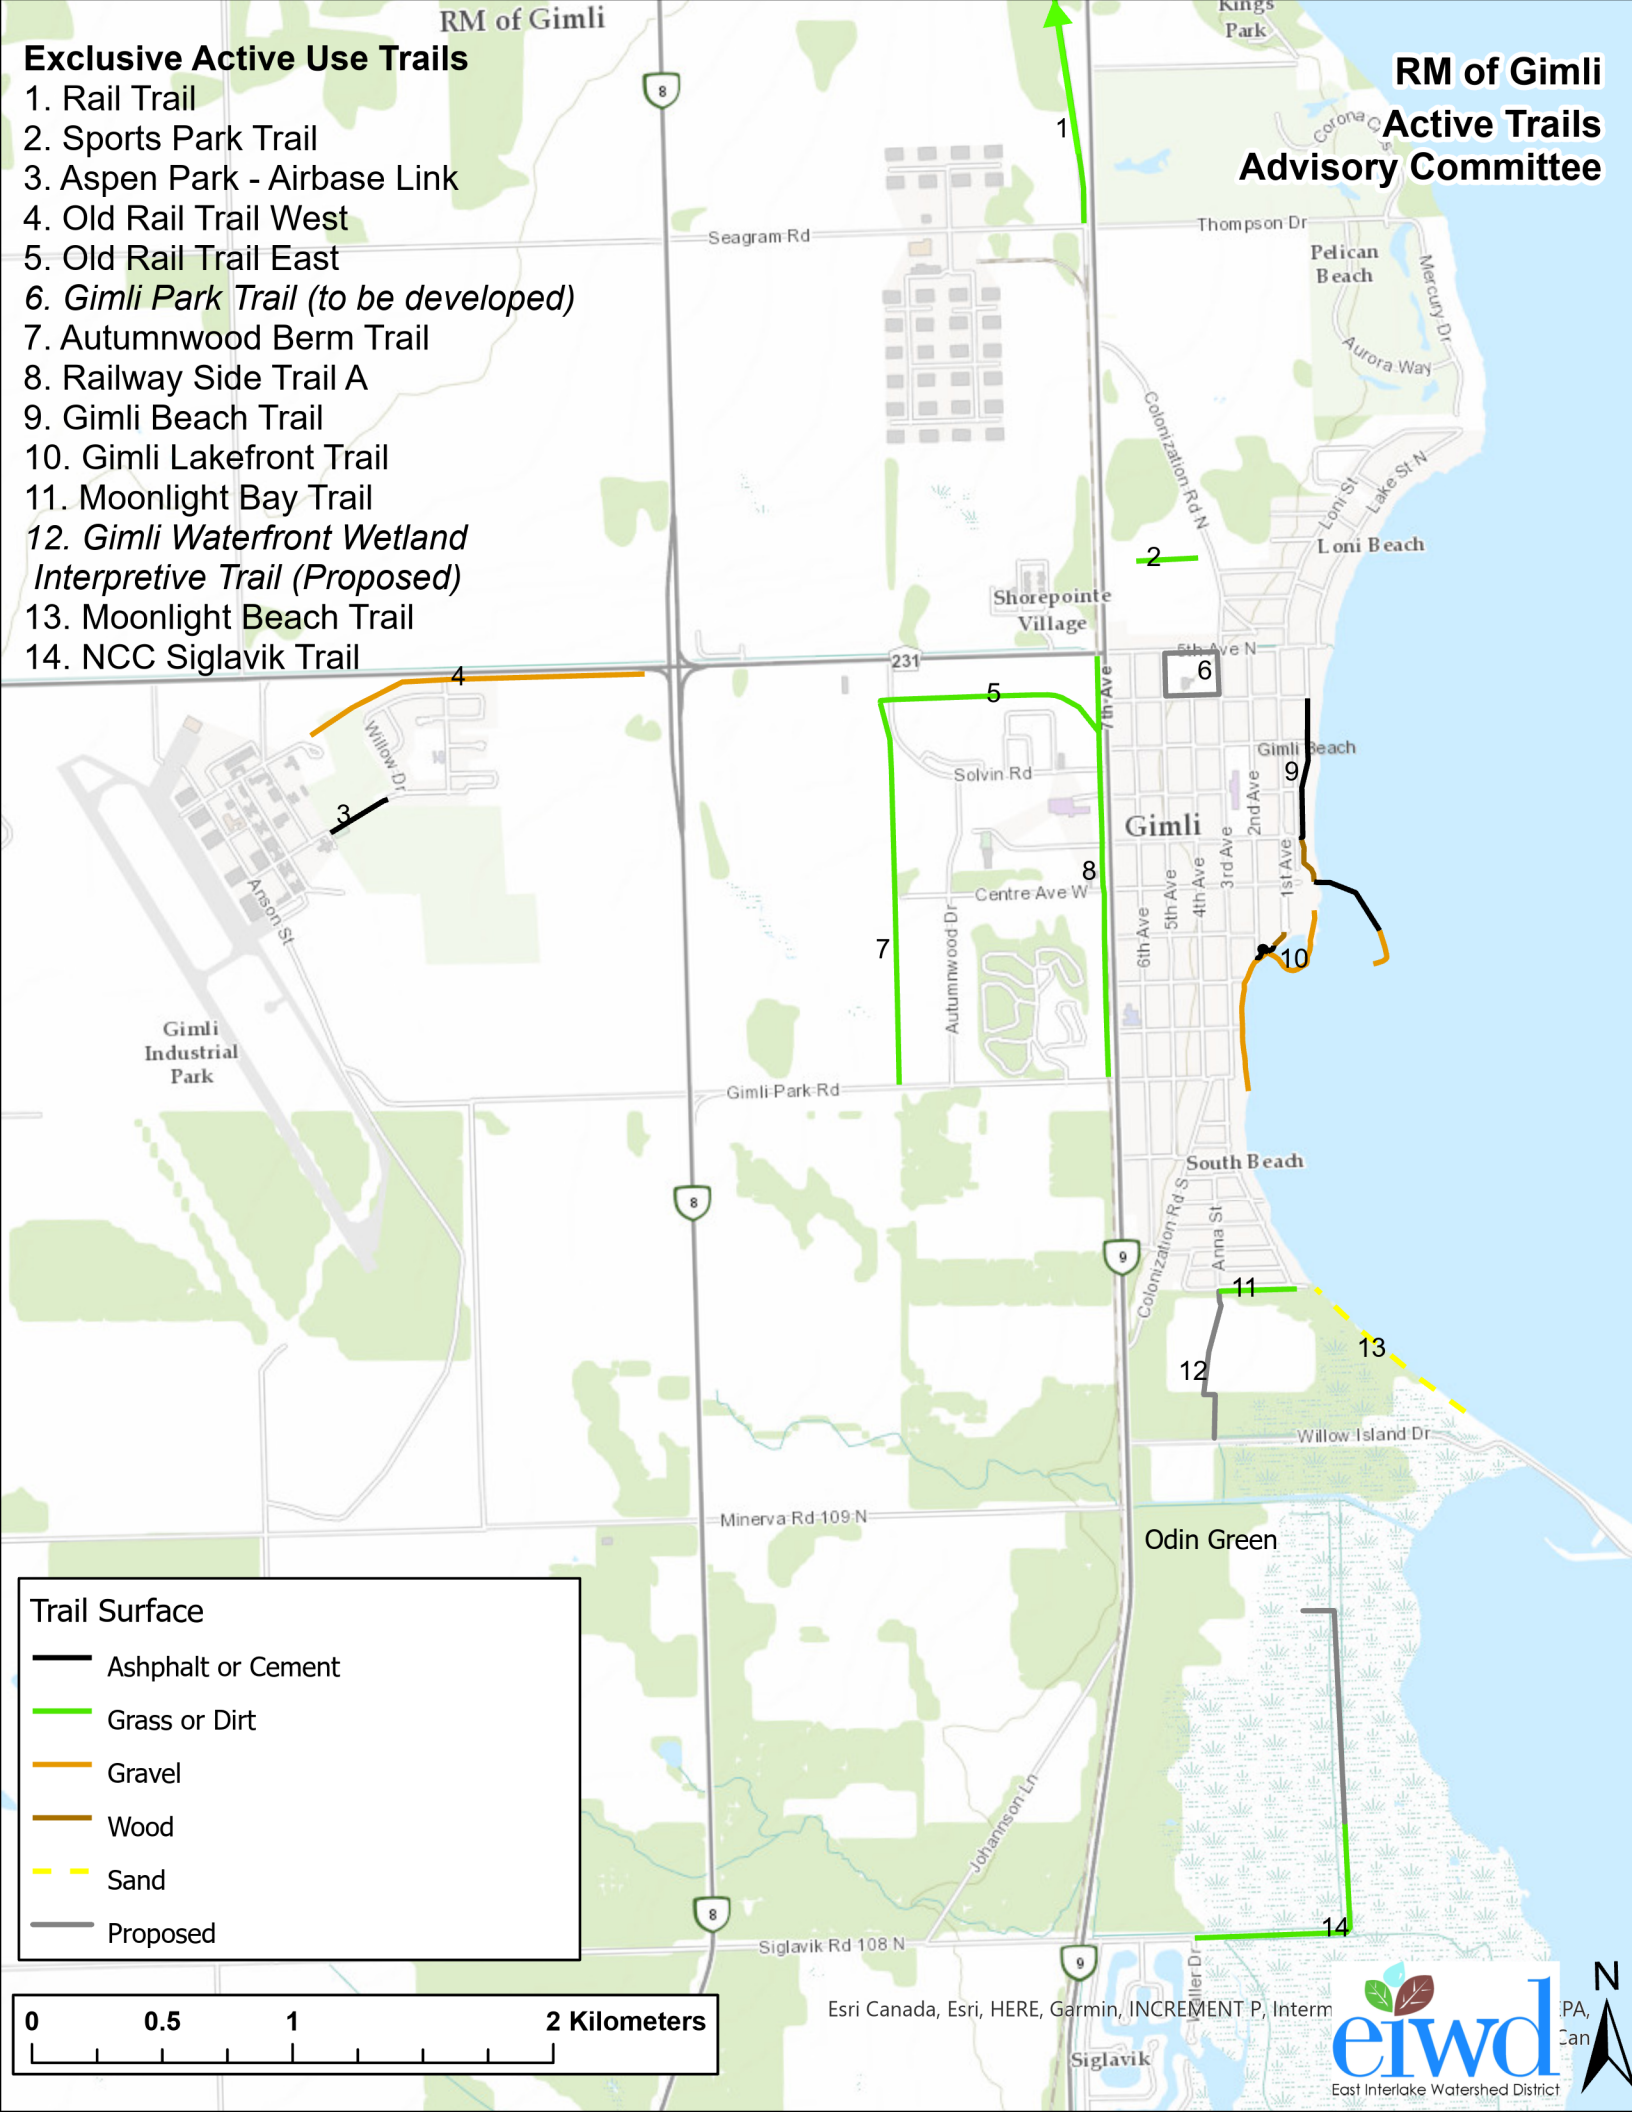

Exclusive Active Use Trails

1. Rail Trail
2. Sports Park Trail
3. Aspen Park - Airbase Link
4. Old Rail Trail West
5. Old Rail Trail East
6. *Gimli Park Trail (to be developed)*
7. Autumnwood Berm Trail
8. Railway Side Trail A
9. Gimli Beach Trail
10. Gimli Lakefront Trail
11. Moonlight Bay Trail
12. *Gimli Waterfront Wetland Interpretive Trail (Proposed)*
13. Moonlight Beach Trail
14. NCC Siglaviik Trail

Trail Surface

- Asphalt or Cement
- Grass or Dirt
- Gravel
- Wood
- Sand
- Proposed