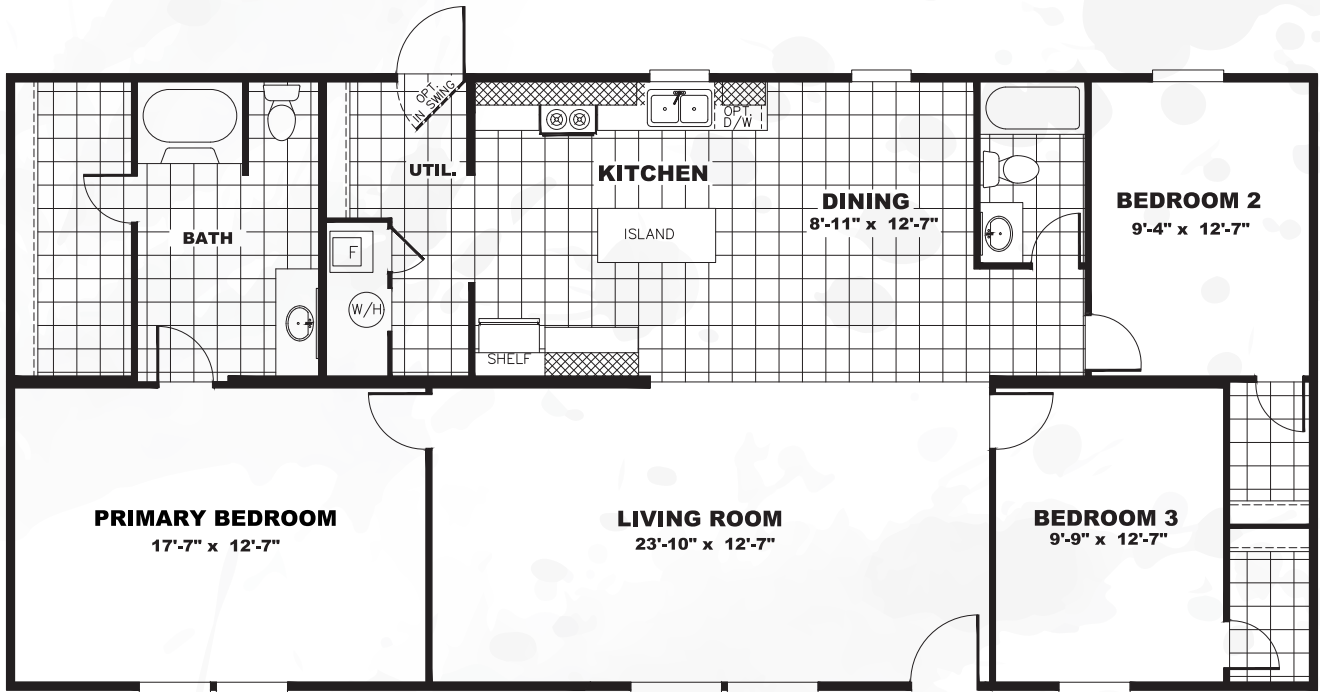

# THRILL

TRU28563R

1,475 sq ft // 3 beds // 2 baths

The home series and floor plans shown all have starting prices within the price range indicated. Your local Home Center can quote you specific prices and terms of purchase for specific homes. TRU invests in continuous product and process improvement. All home series, floor plans, specifications, dimensions, features, materials, availability, and starting prices shown are artist's renderings or estimates and are subject to change without notice or obligation. Dimensions are nominal and length and width measurements are from exterior wall to exterior wall. Starting prices include the home only, plus typical delivery and installation. Starting prices do not include other costs such as taxes, title fees, insurance premiums, filing or recording fees, land or improvements to the land, optional home features, optional delivery or installation services, wheels and axles, community or homeowner association fees, or any other items not shown on your Retailer Closing Agreement and related documents (your RCA). Your RCA will show the details of your purchase. 2020 TRU. All rights reserved.