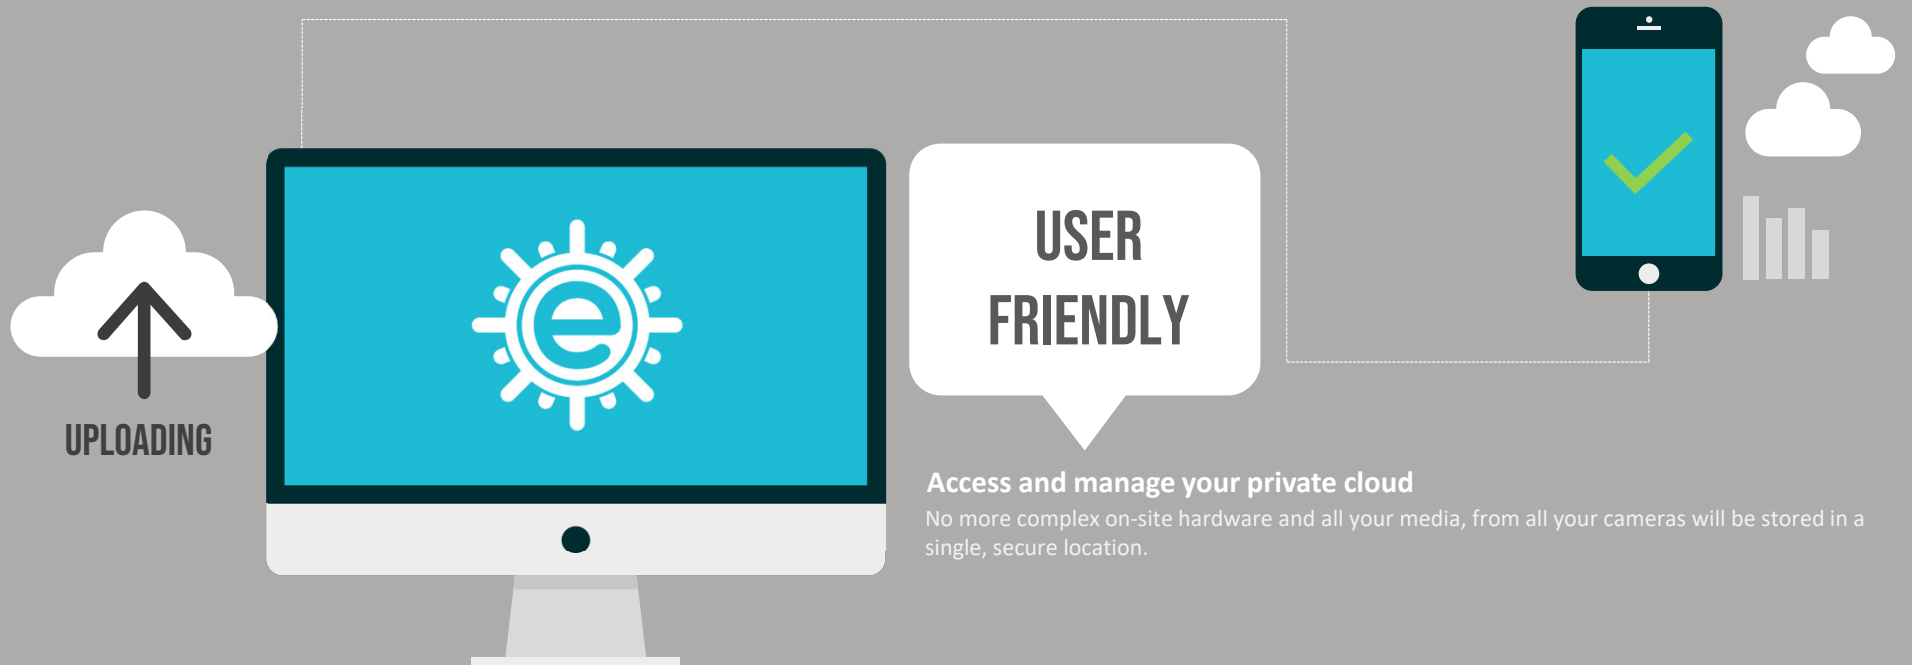

EYE MOBILE

Camera Health Check and motion alerts are centrally managed and sent to your mobile device or email.

EYE WATCH MOBILE APPLICATION

No more complex on-site hardware and all your media, from all your cameras will be stored in a single, secure location.

STAY ON TOP

Take advantage of our advanced cloud notification system that will work across all connected cameras.

- 1 Reliable, cost-effective cloud video surveillance applications.
- 2 Easily manage a large number of cameras, users and physical locations.
- 3 EYE WATCH multi-user feature allows for unlimited users
- 4 Let EYE WATCH tell you when there's a problem with one of your cameras.
- 5 Camera Health Check and motion alerts are centrally managed and sent to your mobile device or email.