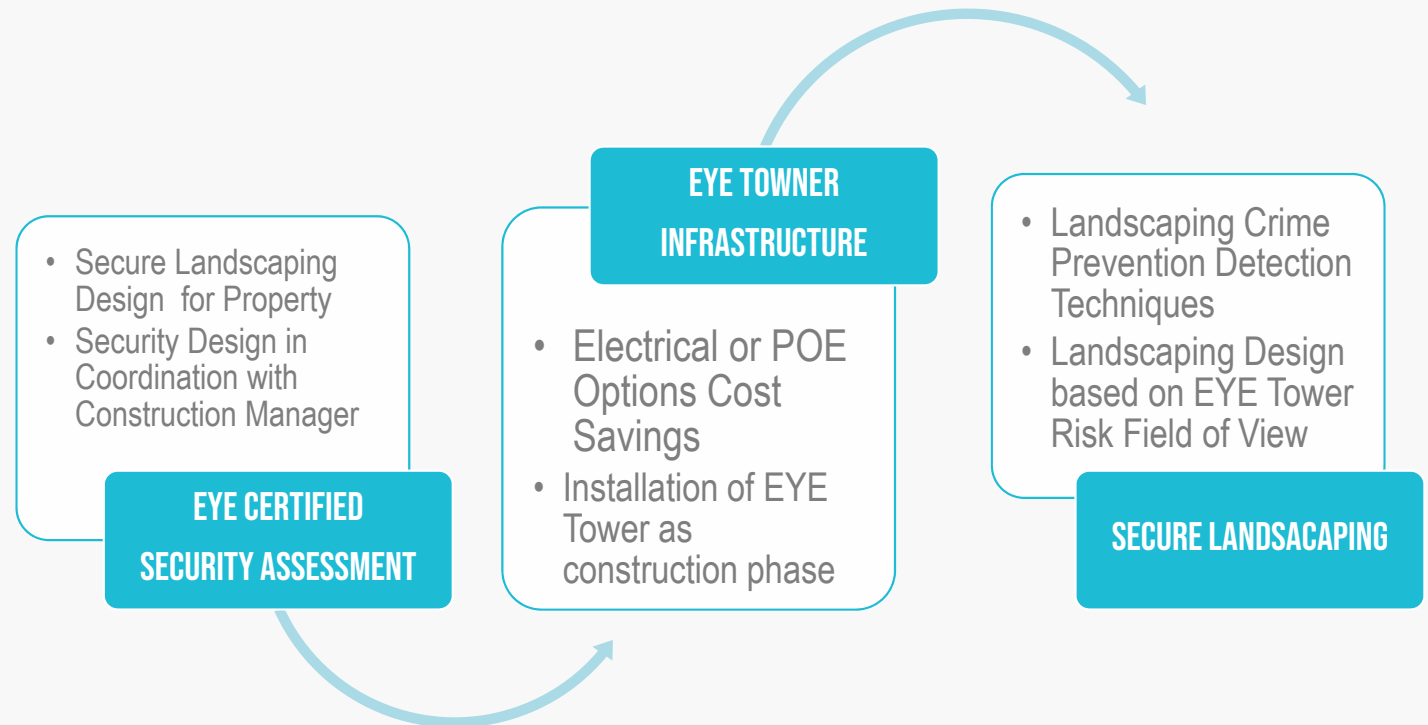

Wire-free solution.
Built-in battery charger.
Scalable solution that can be easily adjusted to meet your future needs – can add as many solar panels as cameras.
Environmentally friendly.

FLEXIBILITY

Construction sites, large national parks, farms, and properties located in remote or distant areas all have unique difficulties when it comes to surveillance and security. Monitoring large outdoor areas or remote locations is commonly a challenging problem that solar panel security cameras are ideally designed to overcome.

EYE TOWER

NEW CONSTRUCTION ADVANTAGES

KEY ADVANTAGES

- ❑ Effective Site Security Design addresses the underlying principles that guide every security design project and the elements and tools available to the designer.
- ❑ Landscaping Crime Prevention Detection Techniques (LCPDT)

COST-SAVINGS

- ❑ EYE POE- Power-Over-Ethernet
- ❑ Lighting Opportunity for Reduction of Power Cost for Property
- ❑ Strategic Reduction of Risk & Cost
- ❑ Reduce Landscaping Cost on New Property
- ❑ Comprehensive & Connection Site Design
- ❑ Collaborative Participation
- ❑ Long-Term Security and Maintenance Strategy