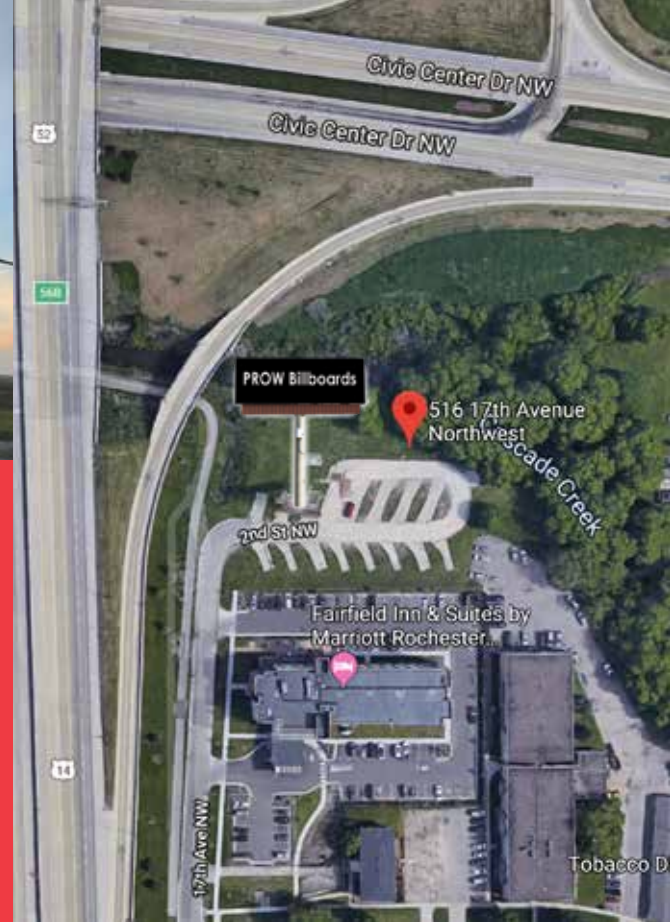

DIGITAL BILLBOARDS

BORDERS HIGHWAY 52

- Right hand reader close to the highway
- Locally Owned
- Two main arteries targeting Mayo Clinic and Rochester Airport traffic
- Highest traffic count in Rochester

TRAFFIC COUNTS:

- 110,833 weekly impressions
- 95,000 cars-per-day

ADVERTISING:

- 6 display slots each lasting 10 seconds

LOCATION:

516 17th Ave NW
Rochester, MN 55901

FACING NORTH
44°01'45.1"N 92°29'13.8"W

BILLBOARD SIZE:

12' x 49' 3"
(280 x 1148 pixels)

MONTHLY RATES

1 Year	6 Months	1 Month	1 Week
\$1,500	\$1,750	\$2,000	\$700

*rates subject to change without notice

PROW Billboards

507.288.2213 | prowbillboard@gmail.com