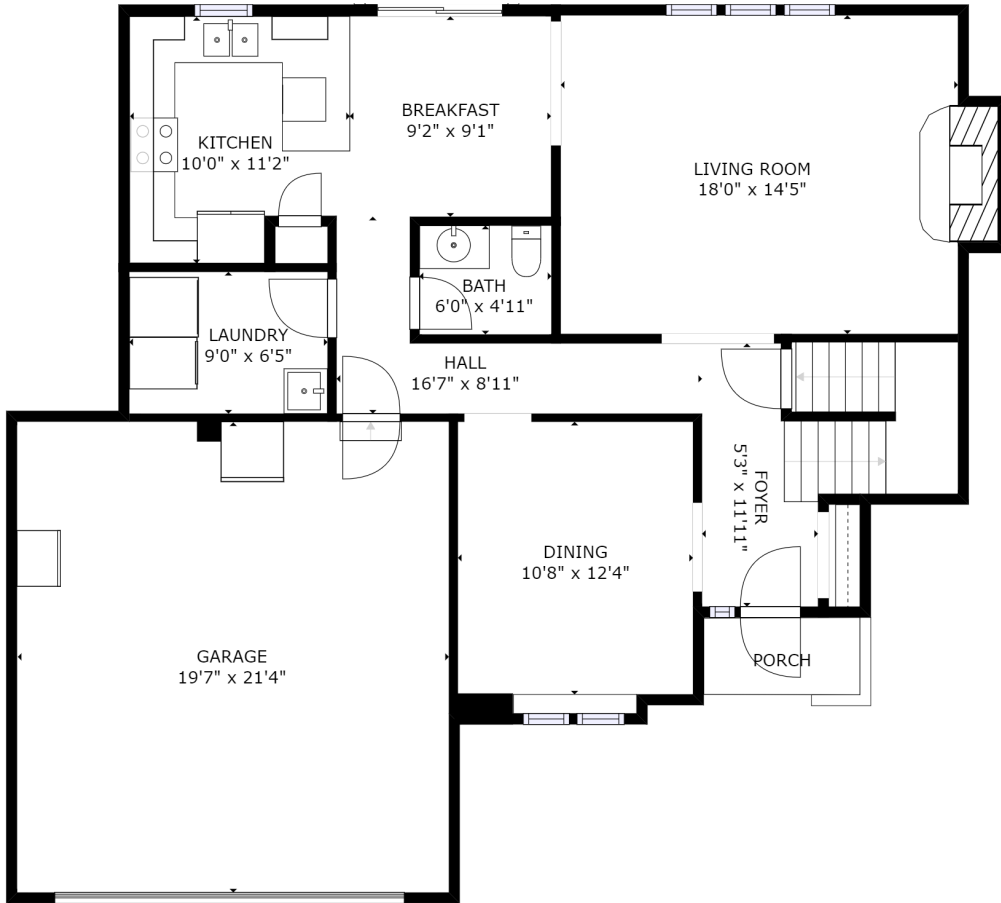

FLOOR 1

FLOOR 2

11004 Smokey Ridge Place

Finished Sq Ft: 2757

Bed: 4 Bath: 3