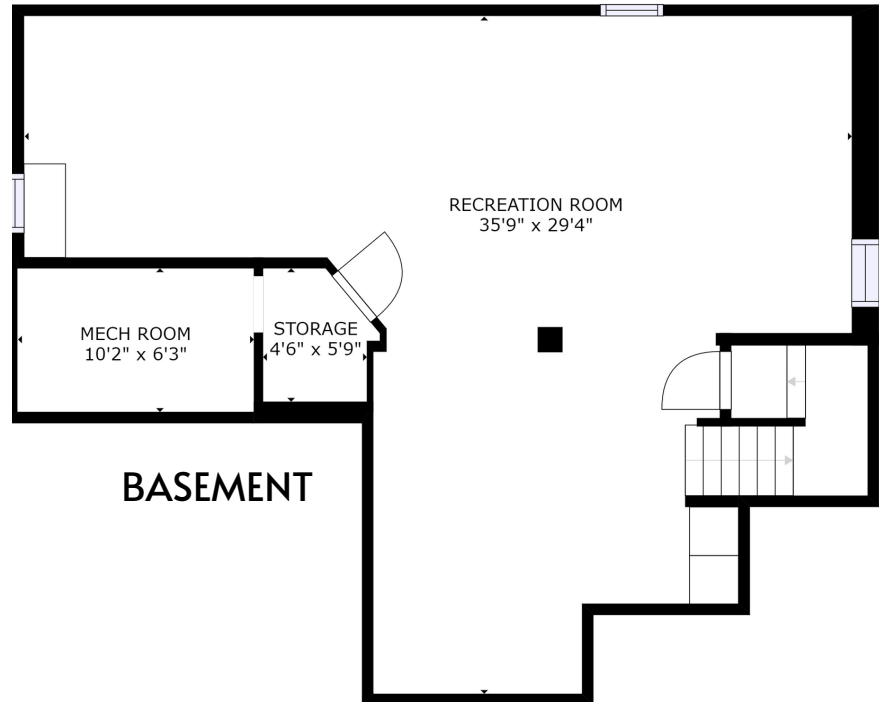

FLOOR 1

FLOOR 2

11004 Smokey Ridge Place

Finished Sq Ft: 2757

Bed: 4 Bath: 3