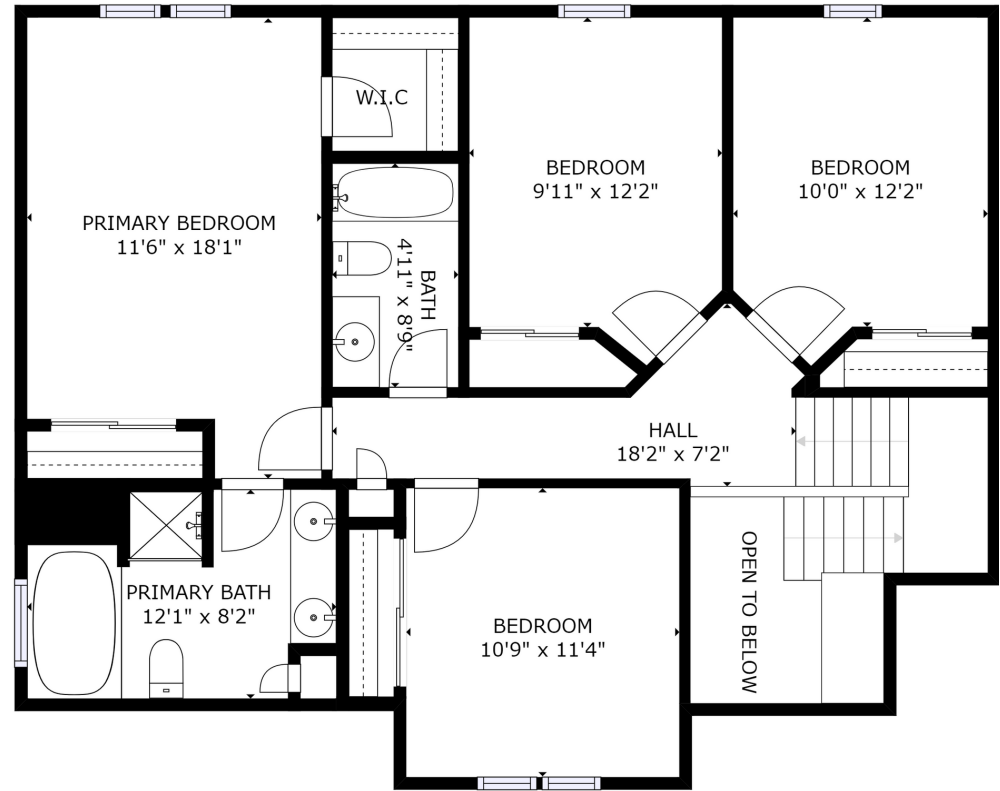

FLOOR 1

FLOOR 2

11004 Smokey Ridge Place

Finished Sq Ft: 2757

Bed: 4 Bath: 3