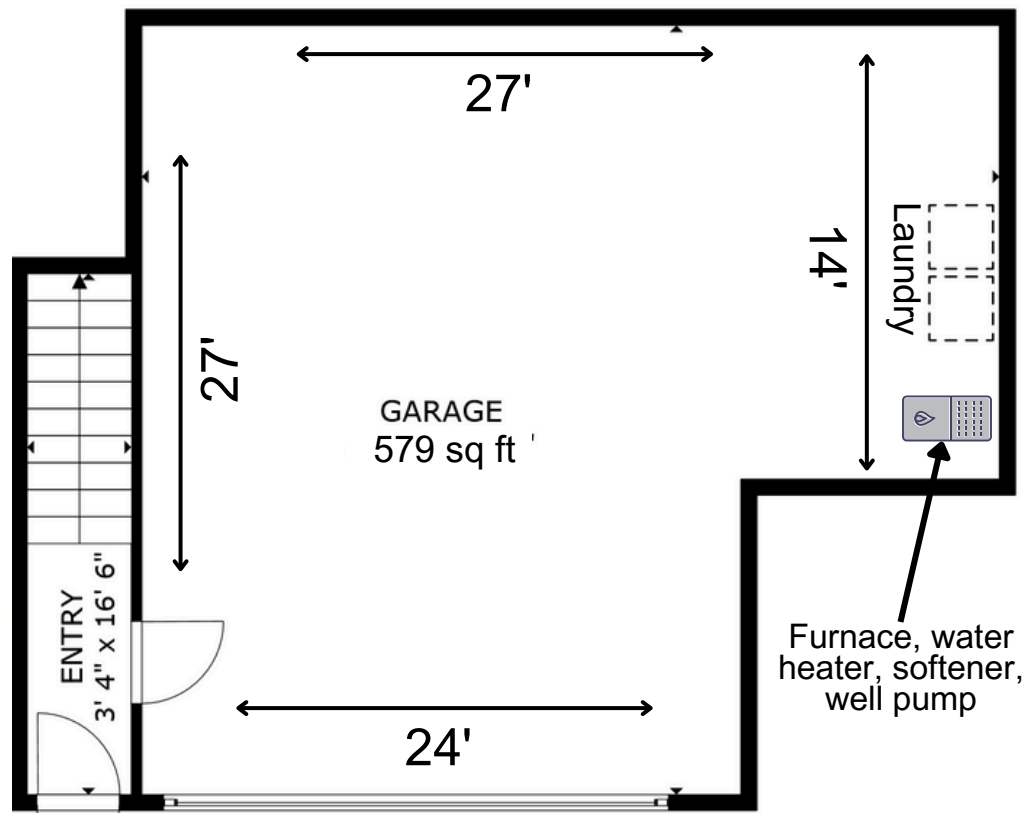

**4310 S 895 E**  
**Wolcottville IN 46795**

2 bd 1 bath  
 1,078 sqft

Wood burning Stove

**SCAN**

TO GET MORE INFORMATION

THE QUANDT TEAM - 260.210.2937