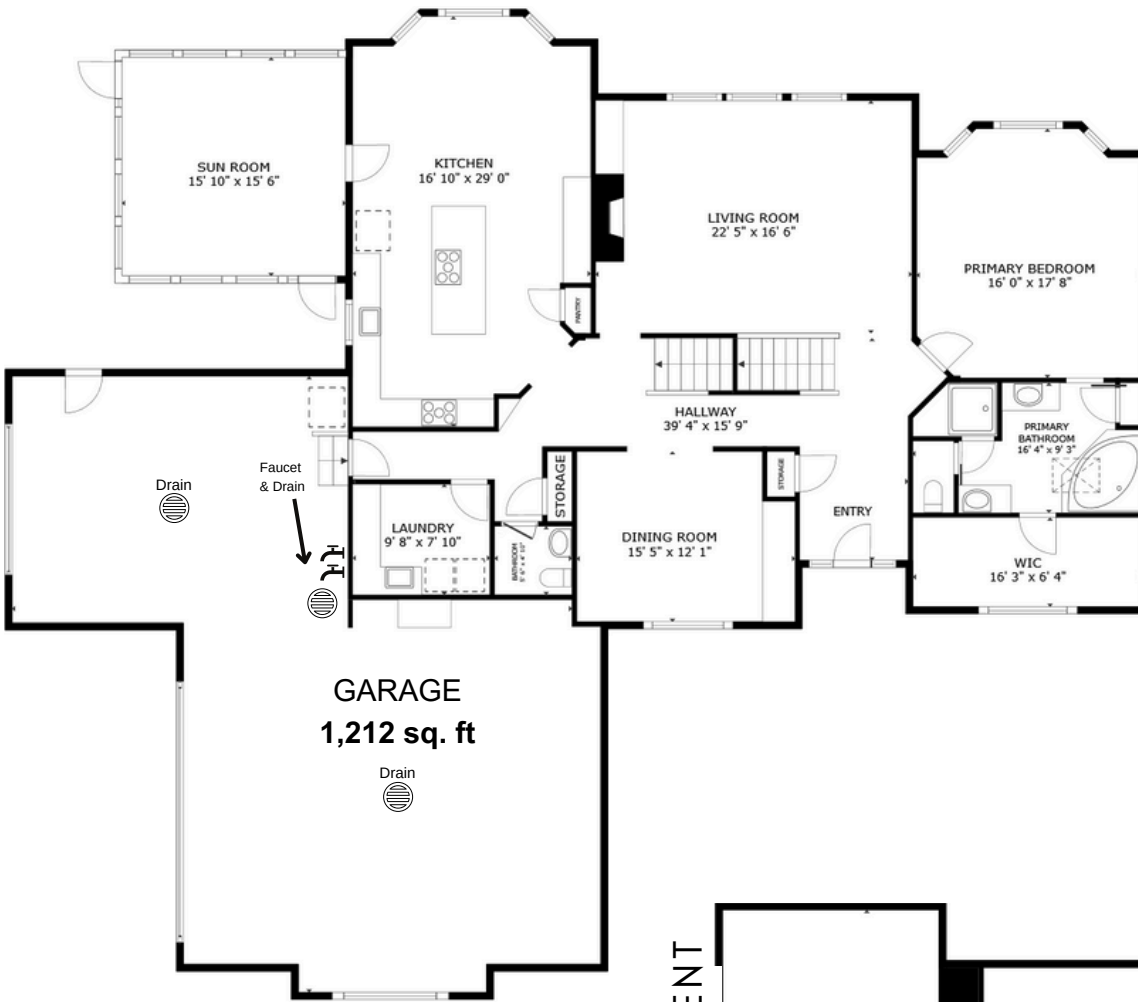

MAIN LEVEL

FLOOR 2

BASEMENT

12210 Hawkins Way, Fort Wayne, IN, 46814

3 bd 3.5 bath
4,759 sqft