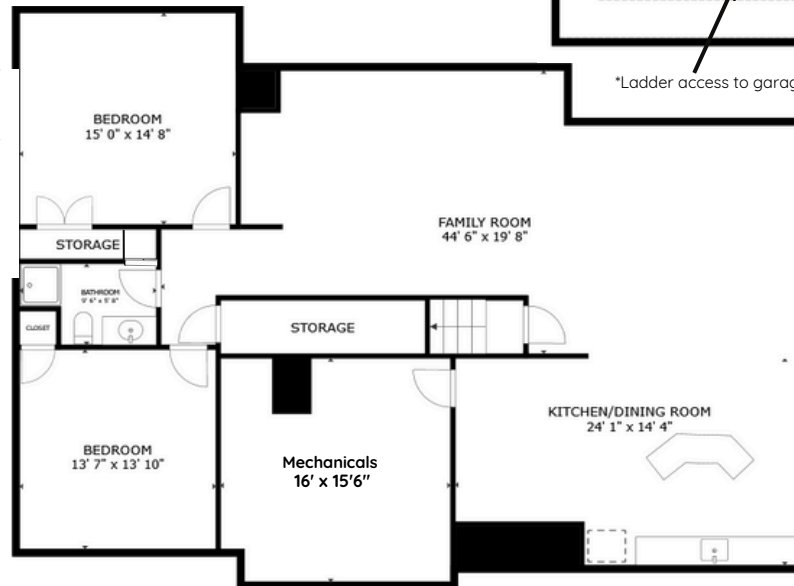

MAIN LEVEL

FLOOR 2

BASEMENT

12210 Hawkins Way, Fort Wayne, IN, 46814

3 bd 3.5 bath
4,759 sqft