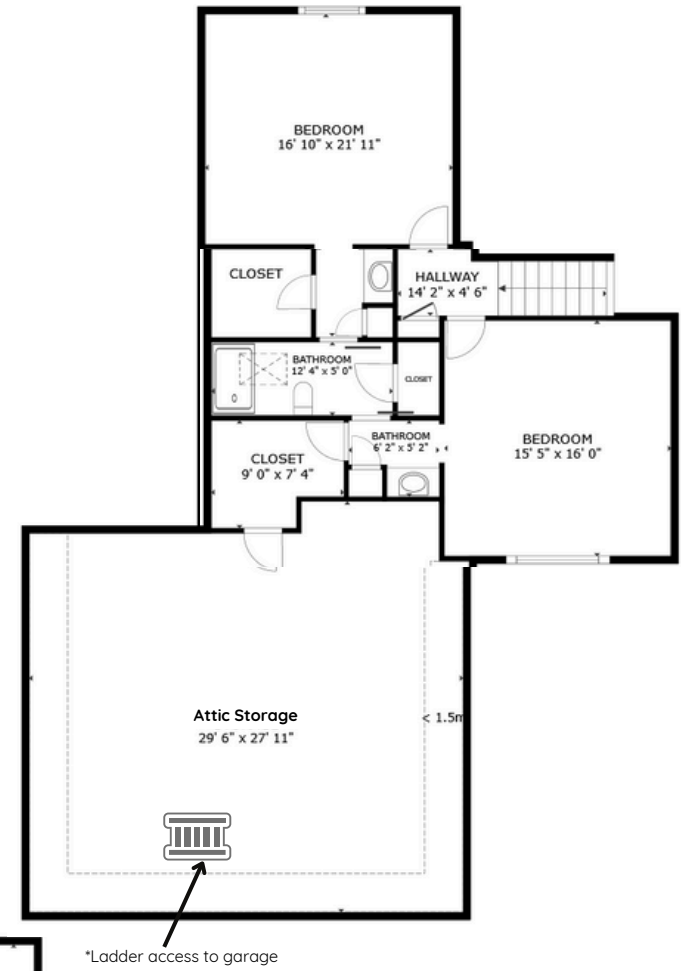

MAIN LEVEL

FLOOR 2

BASEMENT

12210 Hawkins Way, Fort Wayne, IN, 46814

3 bd 3.5 bath
4,759 sqft