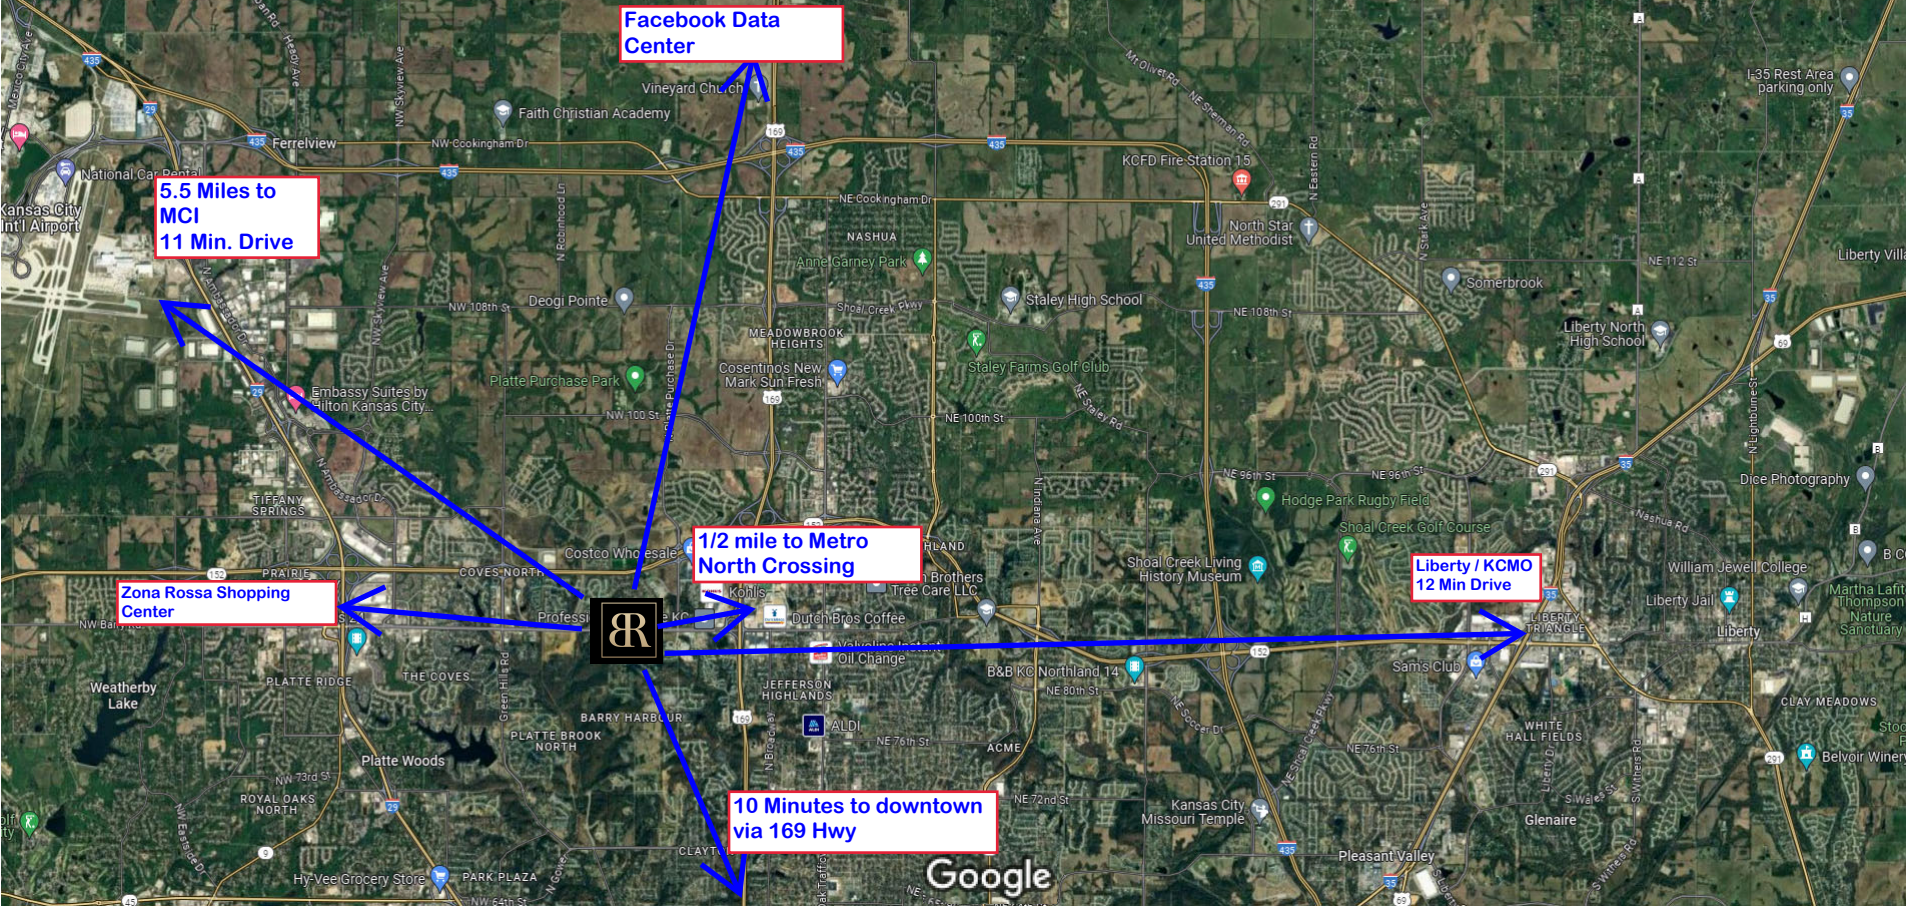

**Facebook Data Center**

**5.5 Miles to MCI  
11 Min. Drive**

**1/2 mile to Metro North Crossing**

**Liberty / KCMO  
12 Min Drive**

**Zona Rossa Shopping Center**

**10 Minutes to downtown via 169 Hwy**

Google