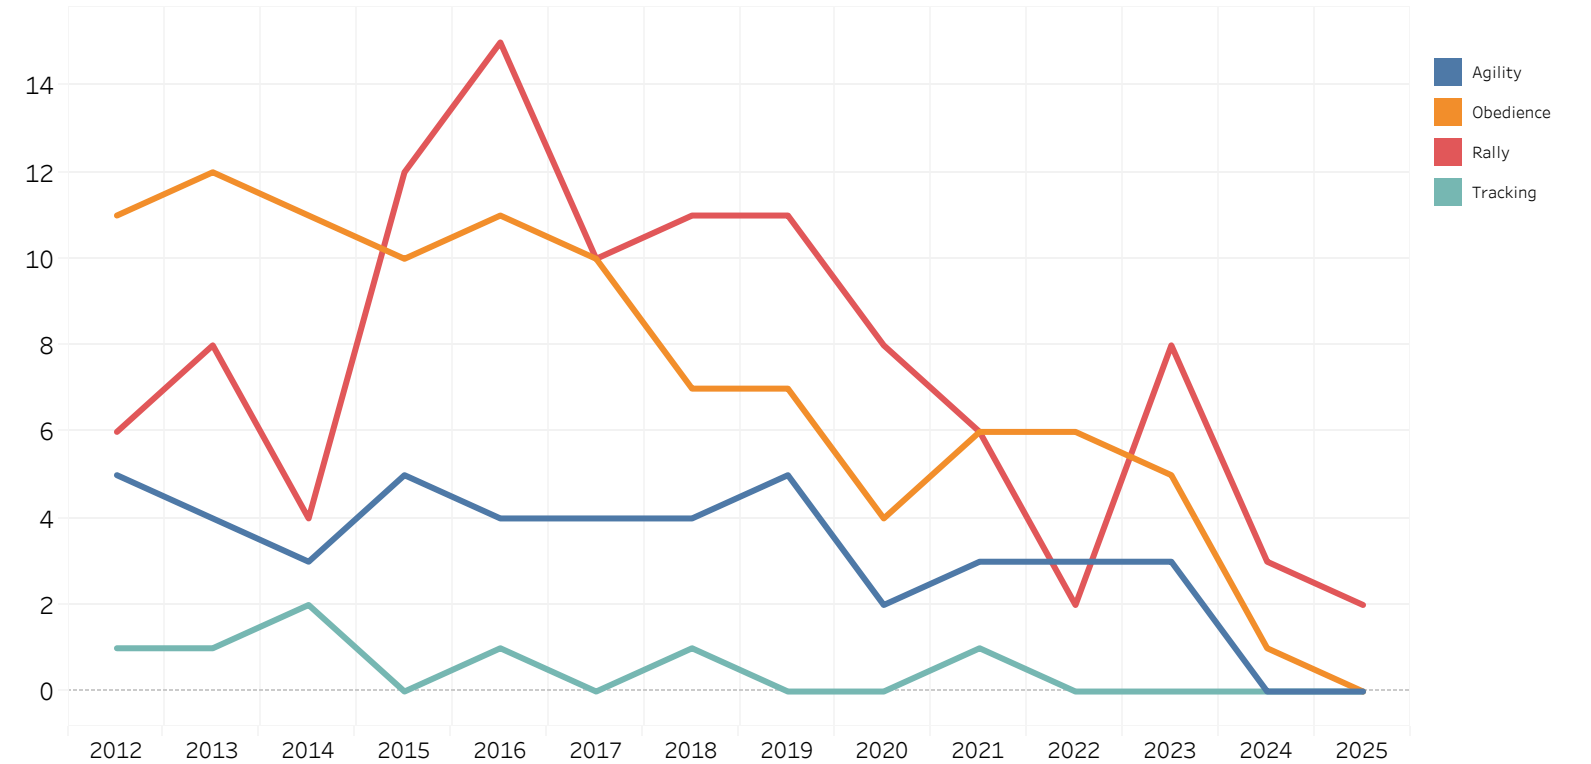

Companion: Total Unique Dogs Entered

■ Agility
■ Obedience
■ Rally
■ Tracking