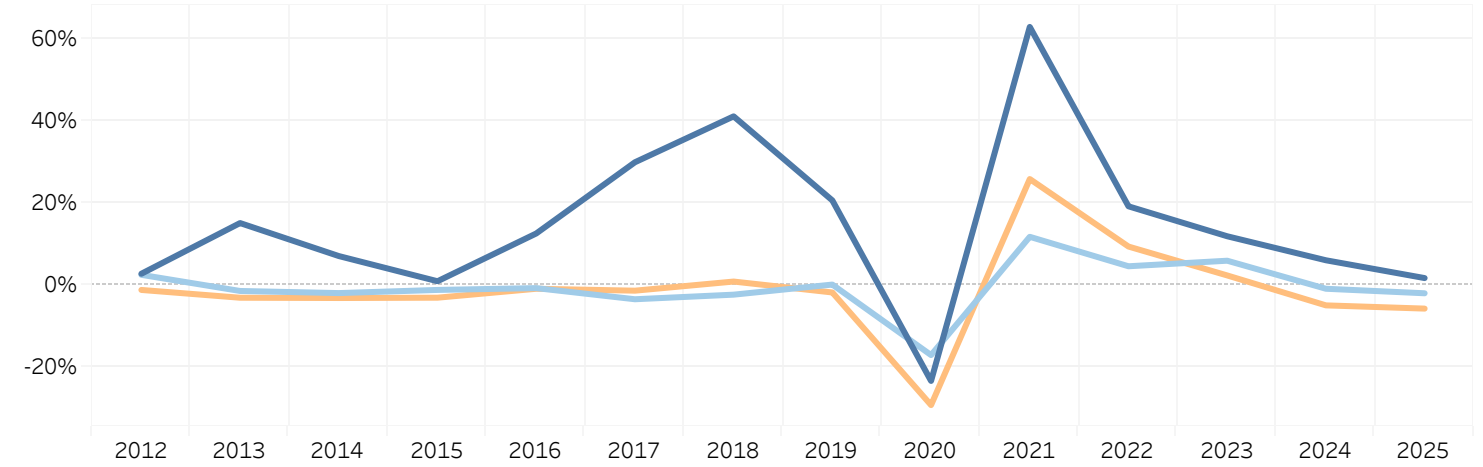

Competing: % Change Unique Total Dogs Year over Year by Sport
The Herding Group

% Change Companion	2.6%	-1.3%	-1.8%	-1.1%	-0.6%	-3.3%	-2.2%	0.2%	-17.0%	11.9%	4.7%	6.0%	-0.8%	-1.9%
% Change Performance	2.9%	15.2%	7.2%	1.0%	12.7%	30.0%	41.2%	20.7%	-23.3%	63.0%	19.3%	12.0%	6.2%	1.8%
% Change Conformation	-1.1%	-3.0%	-3.0%	-3.0%	-0.8%	-1.3%	1.0%	-1.7%	-29.1%	26.0%	9.5%	2.5%	-4.8%	-5.6%

■ % Change Performance
■ % Change Companion
■ % Change Conformation