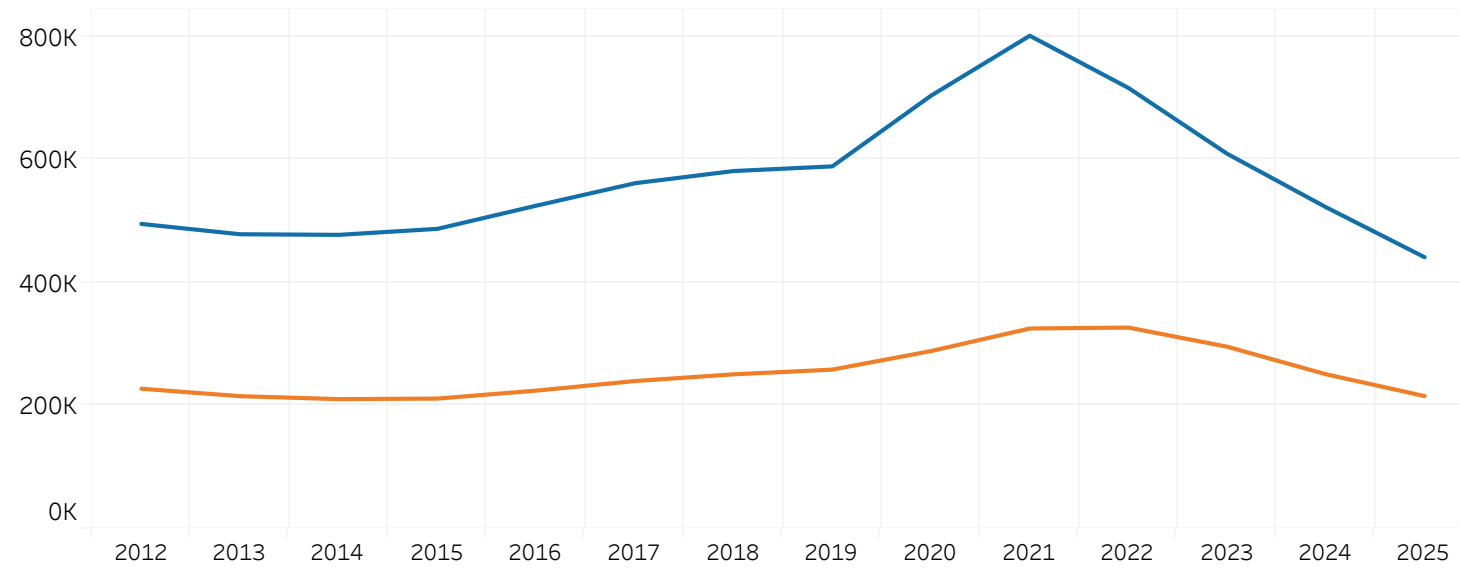

AKC Dog and Litter Registrations All Breed

Registered Litters	227,866	215,766	210,940	211,847	224,777	240,337	251,255	258,900	289,039	325,688	327,183	296,095	251,401	215,907
Total Dogs Registered	495,550	478,809	477,812	487,591	525,209	561,673	581,480	589,071	703,942	801,285	716,445	609,488	522,799	441,452

Registered Litters Total Dogs Registered