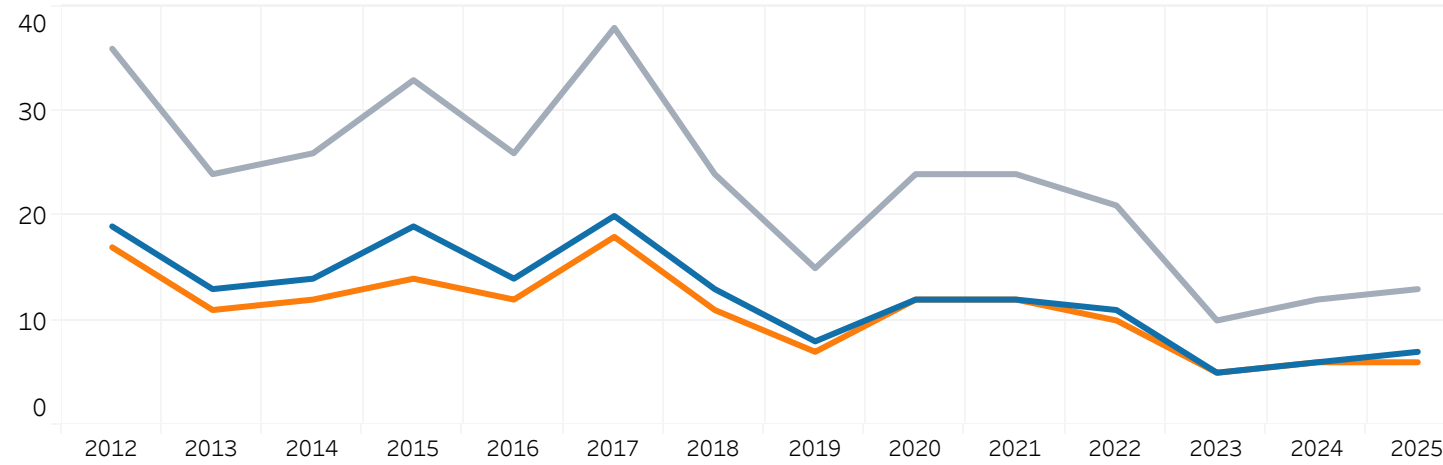

Companion: Total Unique Dogs Entered

Canaan Dogs

■ Agility
■ Obedience
■ Rally
■ Tracking

Breeding: Unique Individual Dogs and Bitches Bred Each Year

Canaan Dogs

Unique Dogs Bred (each year)	17	11	12	14	12	18	11	7	12	12	10	5	6	6
Unique Bitches Bred (each year)	19	13	14	19	14	20	13	8	12	12	11	5	6	7
Total Bred (each year)	36	24	26	33	26	38	24	15	24	24	21	10	12	13