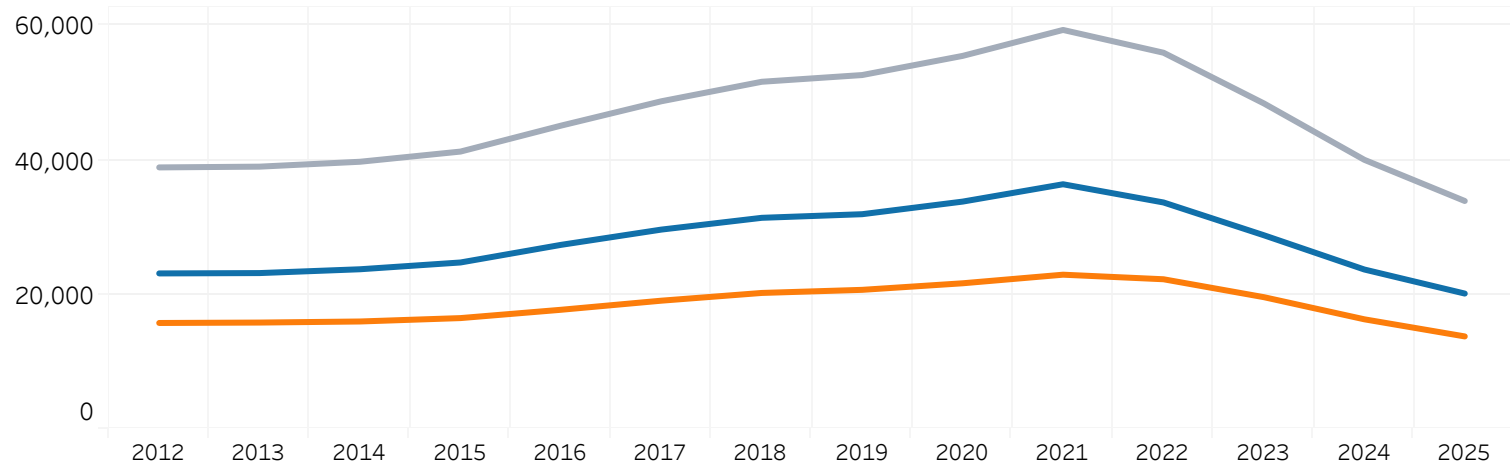

■ % Change Performance
 ■ % Change Companion
 ■ % Change Conformation

Performance: Total Unique Dogs Placing
The Herding Group

■ Coursing Ability Test
 ■ Farm Dog Certification
 ■ Fast CAT
 ■ Herding Test
 ■ Herding Trial
 ■ Scent Work

Companion: Total Unique Dogs Entered
The Herding Group

■ Agility
 ■ Obedience
 ■ Rally
 ■ Tracking

Breeding: Unique Individual Dogs and Bitches Bred Each Year

The Herding Group

Unique Dogs Bred (each year)	15,765	15,828	15,988	16,493	17,728	19,082	20,232	20,694	21,669	22,947	22,268	19,603	16,312	13,767
Unique Bitches Bred (each year)	23,135	23,187	23,755	24,763	27,381	29,654	31,405	31,943	33,816	36,396	33,688	28,810	23,718	20,140
Total Bred (each year)	38,900	39,015	39,743	41,256	45,109	48,736	51,637	52,637	55,485	59,343	55,956	48,413	40,030	33,907