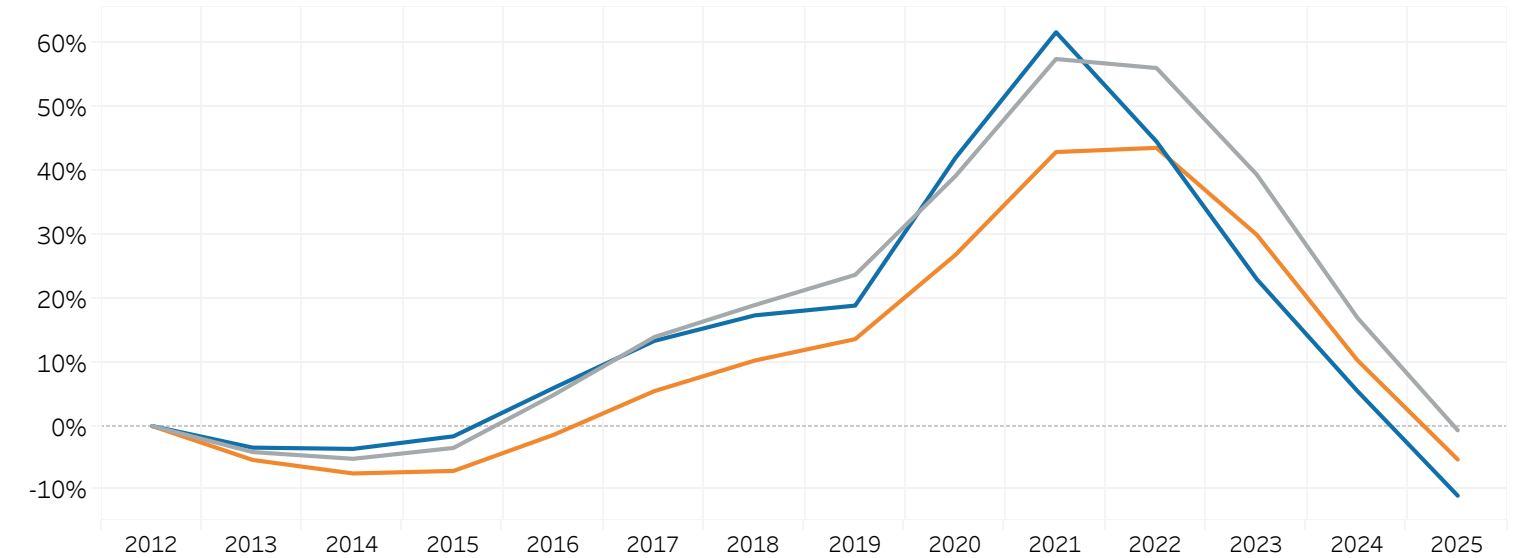

% Change Relative to 2012 All Breed

Registered Litters	0.0%	-5.3%	-7.4%	-7.0%	-1.4%	5.5%	10.3%	13.6%	26.8%	42.9%	43.6%	29.9%	10.3%	-5.2%
Litter Complement	0.0%	-4.1%	-5.1%	-3.4%	4.9%	13.9%	19.0%	23.7%	39.2%	57.5%	56.1%	39.4%	17.0%	-0.7%
Registered Dogs	0.0%	-3.4%	-3.6%	-1.6%	6.0%	13.3%	17.3%	18.9%	42.1%	61.7%	44.6%	23.0%	5.5%	-10.9%

Litter Complement Registered Dogs Registered Litters