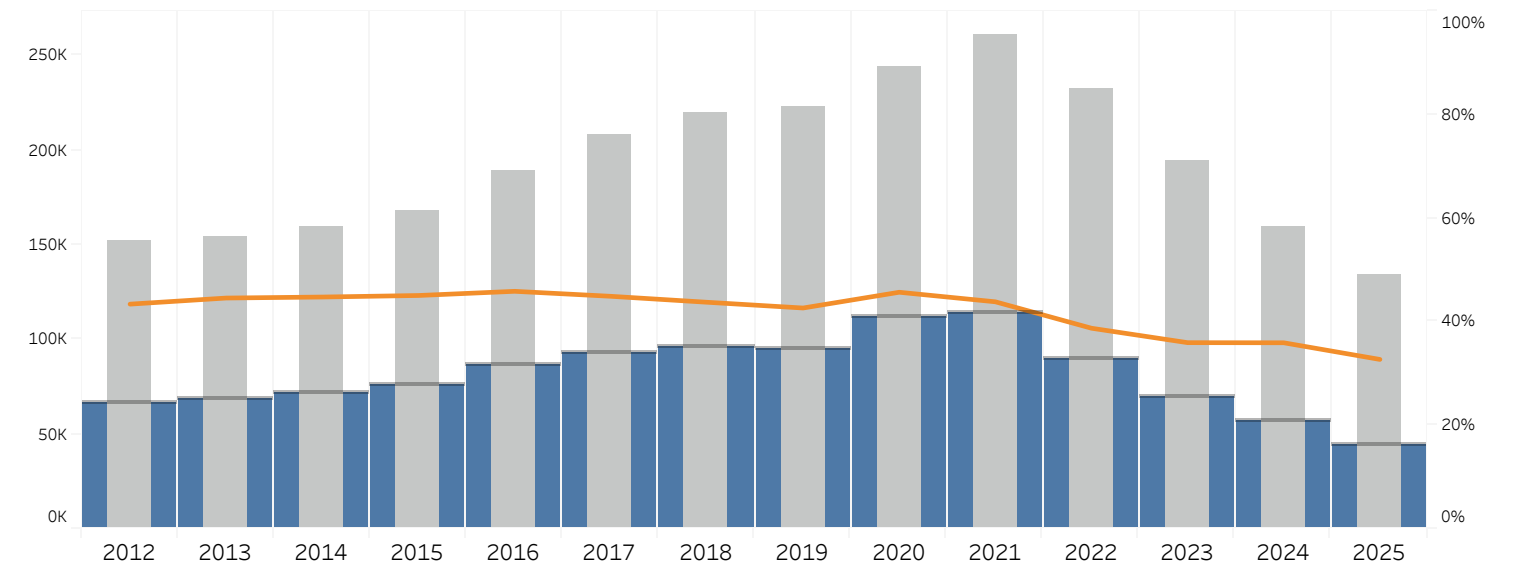

% of Each Year's Litter Complement that were Eventually Registered

The Herding Group

Return Rate (to date)	43.4%	44.6%	44.8%	45.1%	45.9%	44.9%	43.8%	42.7%	45.7%	43.9%	38.8%	36.0%	35.9%	32.7%
Litter Complement	152,279	154,028	159,585	167,695	189,240	207,795	219,257	222,373	244,042	260,502	231,924	194,580	159,536	134,347
Registered Pups (to date)	66,103	68,676	71,466	75,593	86,832	93,349	95,977	94,867	111,535	114,257	89,889	69,993	57,352	43,976

Litter Complement Registered Pups (to date) Return Rate (to date)