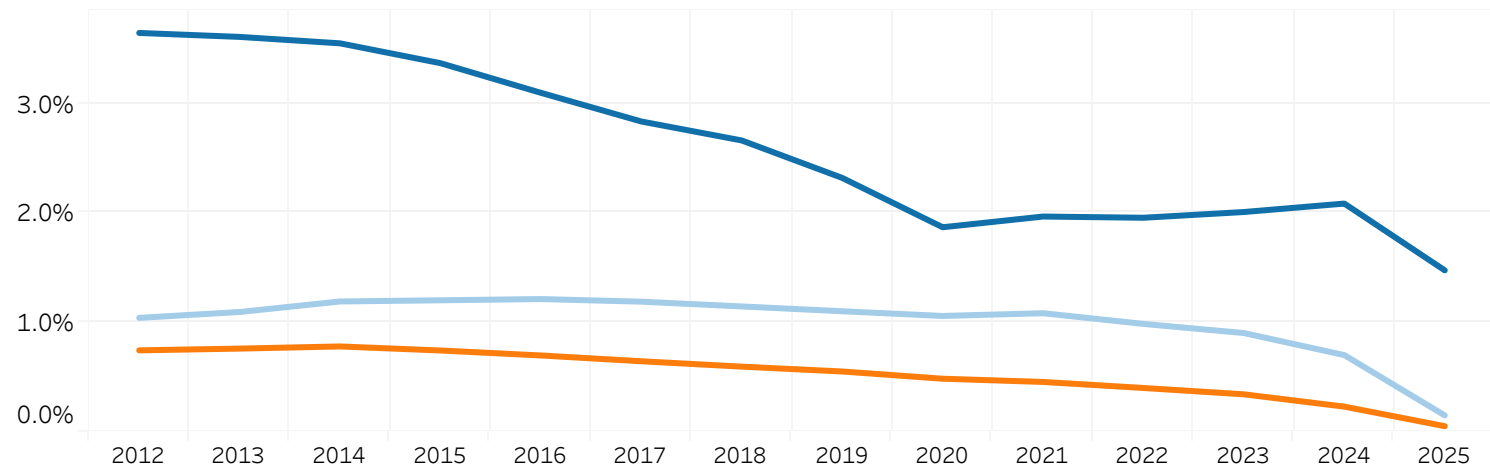

Competing: % of Each Year's Litter Competing in Sports

All Breed

% Complement in Companion (to date)	0.7%	0.8%	0.8%	0.7%	0.7%	0.6%	0.6%	0.6%	0.5%	0.5%	0.4%	0.3%	0.2%	0.1%
% Comp. Placing in Performance (to date)	1.0%	1.1%	1.2%	1.2%	1.2%	1.2%	1.1%	1.1%	1.1%	1.1%	1.0%	0.9%	0.7%	0.2%
% Complement in Conformation (to date)	3.6%	3.6%	3.5%	3.4%	3.1%	2.8%	2.7%	2.3%	1.9%	2.0%	2.0%	2.0%	2.1%	1.5%

% Comp. Placing in Performance (to date) % Complement in Conformation (to date) % Complement in Companion (to date)