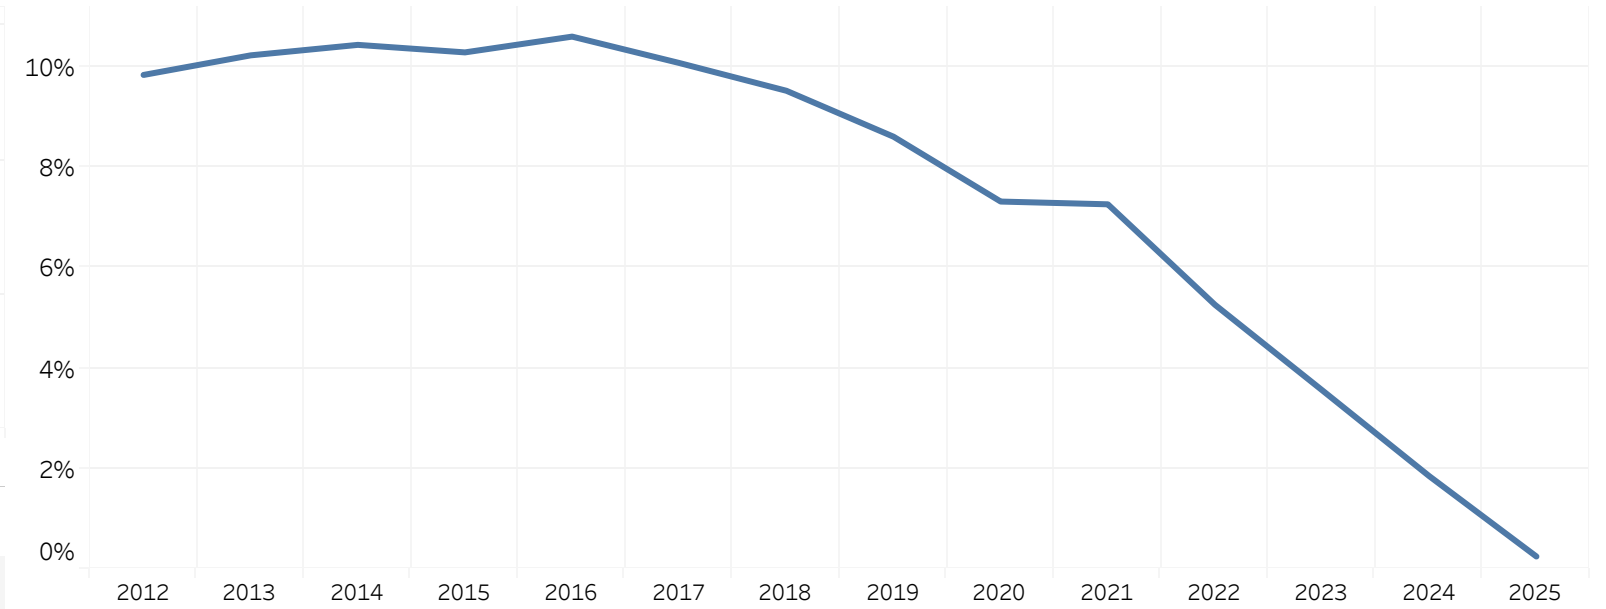

% of Each Year's Litter Complement that have been Bred (to date)

The Herding Group

2012	2013	2014	2015	2016	2017	2018	2019	2020	2021	2022	2023	2024	2025
9.8%	10.2%	10.4%	10.3%	10.6%	10.1%	9.5%	8.6%	7.3%	7.3%	5.3%	3.6%	1.8%	0.2%