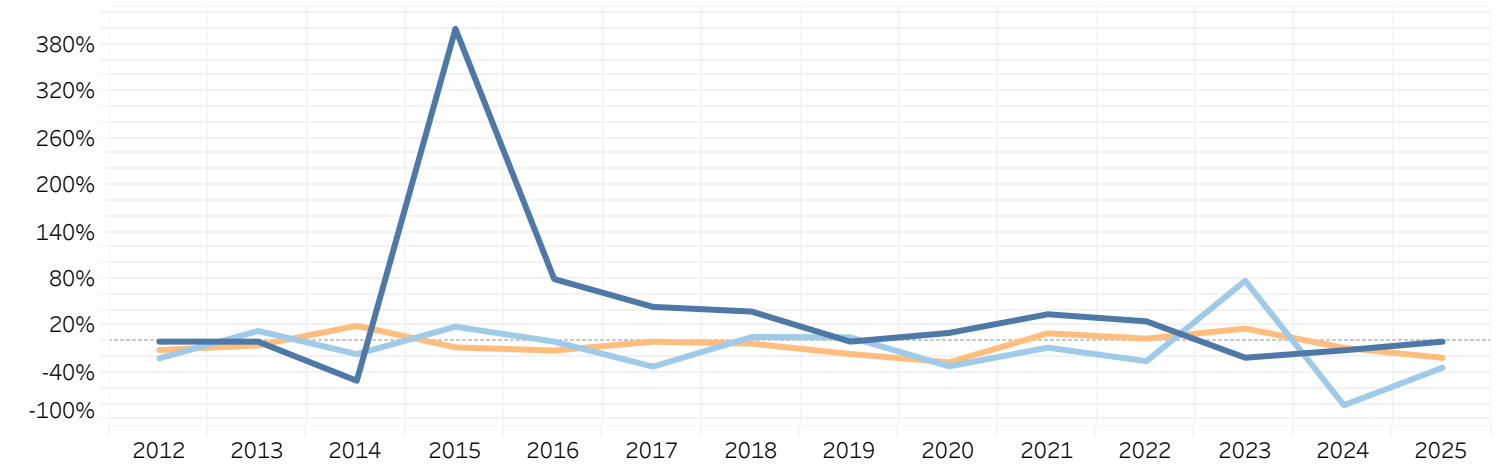

Competing: % Change Unique Total Dogs Year over Year by Sport

% Change Companion	-21.4%	13.6%	-16.0%	19.0%	0.0%	-32.0%	5.9%	5.6%	-31.6%	-7.7%	-25.0%	77.8%	-81.3%	-33.3%
% Change Performance	-21.4%	13.6%	-16.0%	19.0%	0.0%	-32.0%	5.9%	5.6%	-31.6%	-7.7%	-25.0%	77.8%	-81.3%	-33.3%
% Change Conformation	-10.8%	-4.8%	20.3%	-7.4%	-11.4%	0.0%	-2.6%	-15.8%	-26.6%	10.6%	3.8%	16.7%	-7.9%	-20.7%

■ % Change Performance
■ % Change Companion
■ % Change Conformation

Canaan Dogs