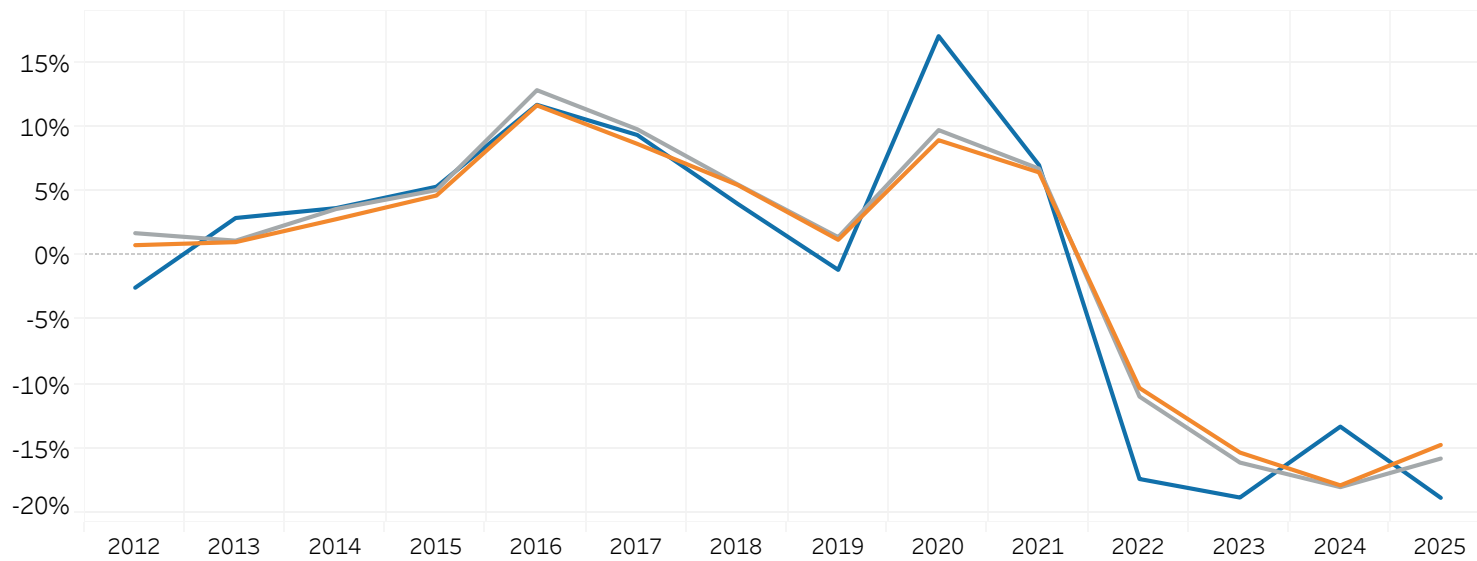

% Change from Previous Year (YOY)

The Herding Group

Registered Litters	0.8%	1.0%	2.8%	4.7%	11.7%	8.7%	5.5%	1.2%	9.0%	6.5%	-10.3%	-15.3%	-17.9%	-14.7%
Litter Complement	1.7%	1.1%	3.6%	5.1%	12.8%	9.8%	5.5%	1.4%	9.7%	6.7%	-11.0%	-16.1%	-18.0%	-15.8%
Registered Dogs	-2.5%	2.9%	3.7%	5.3%	11.7%	9.4%	4.0%	-1.1%	17.0%	7.0%	-17.4%	-18.8%	-13.3%	-18.8%

Registered Litters Litter Complement Registered Dogs