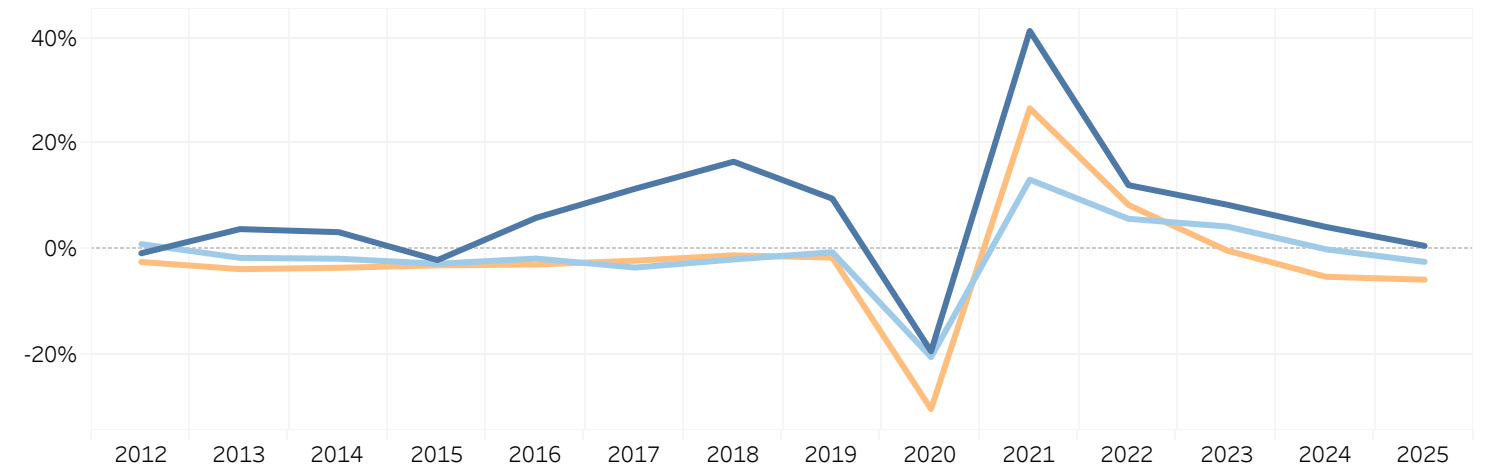

Competing: % Change Unique Total Dogs Year over Year by Sport
All Breed

% Change Companion	1.0%	-1.6%	-1.7%	-2.7%	-1.7%	-3.4%	-1.9%	-0.5%	-20.4%	13.2%	5.8%	4.4%	0.0%	-2.3%
% Change Performance	-0.7%	3.9%	3.3%	-2.0%	6.0%	11.5%	16.6%	9.6%	-19.3%	41.4%	12.2%	8.5%	4.3%	0.7%
% Change Conformation	-2.4%	-3.7%	-3.5%	-3.0%	-2.8%	-2.1%	-1.1%	-1.5%	-30.2%	26.7%	8.4%	-0.2%	-5.2%	-5.7%

■ % Change Performance
■ % Change Companion
■ % Change Conformation