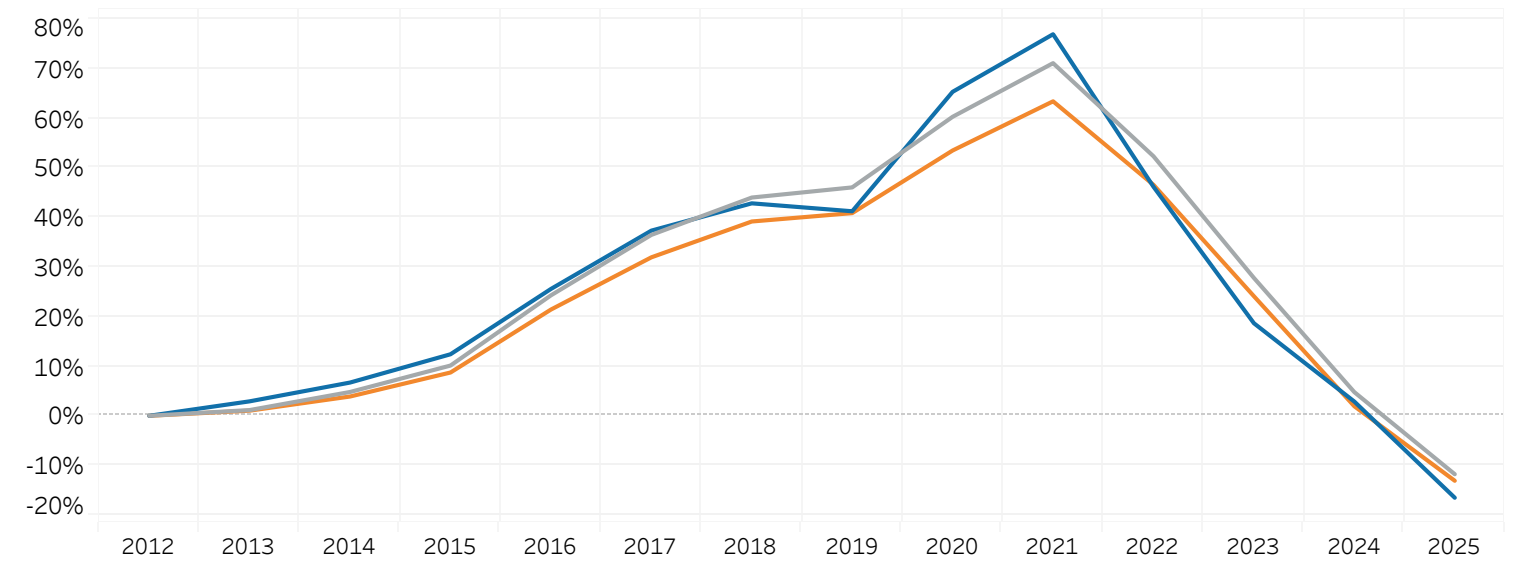

% Change Relative to 2012

The Herding Group

Registered Litters	0.0%	1.0%	3.9%	8.7%	21.4%	31.9%	39.2%	40.9%	53.5%	63.4%	46.5%	24.1%	1.9%	-13.1%
Litter Complement	0.0%	1.1%	4.8%	10.1%	24.3%	36.5%	44.0%	46.0%	60.3%	71.1%	52.3%	27.8%	4.8%	-11.8%
Registered Dogs	0.0%	2.9%	6.7%	12.4%	25.6%	37.3%	42.8%	41.2%	65.3%	76.9%	46.2%	18.6%	2.9%	-16.5%

Litter Complement Registered Dogs Registered Litters