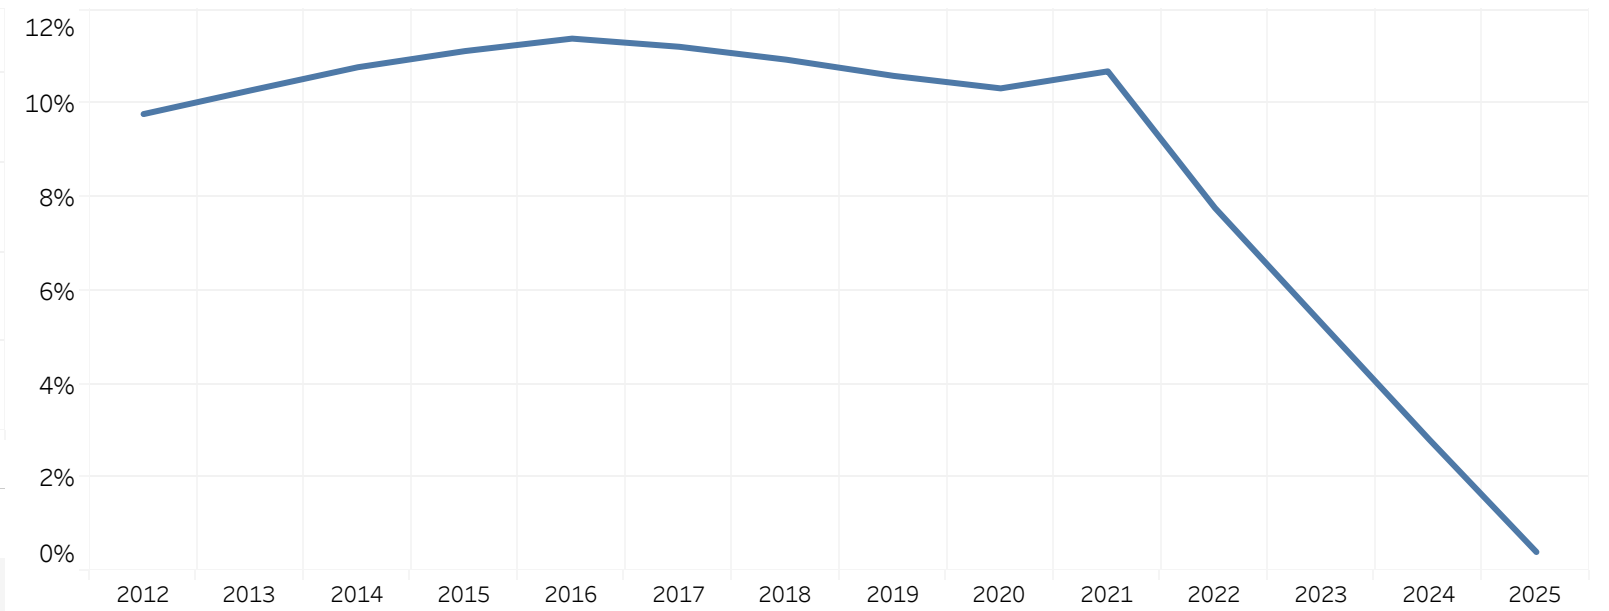

% of Each Year's Litter Complement that have been Bred (to date)

All Breed

2012	2013	2014	2015	2016	2017	2018	2019	2020	2021	2022	2023	2024	2025
9.8%	10.3%	10.8%	11.1%	11.4%	11.2%	10.9%	10.6%	10.3%	10.7%	7.8%	5.3%	2.8%	0.4%