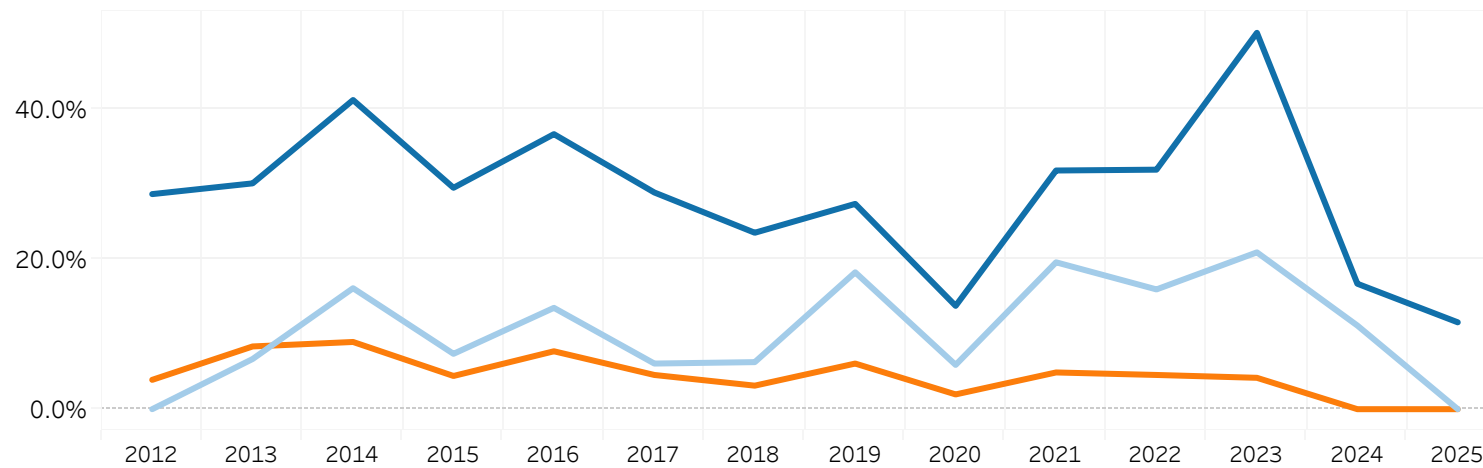

Competing: % of Each Year's Litter Competing in Sports

Canaan Dogs

% Complement in Companion (to date)	3.9%	8.3%	8.9%	4.4%	7.7%	4.5%	3.1%	6.1%	2.0%	4.9%	4.5%	4.2%	0.0%	0.0%
% Comp. Placing in Performance (to date)	0.0%	6.7%	16.1%	7.4%	13.5%	6.1%	6.3%	18.2%	5.9%	19.5%	15.9%	20.8%	11.1%	0.0%
% Complement in Conformation (to date)	28.6%	30.0%	41.1%	29.4%	36.5%	28.8%	23.4%	27.3%	13.7%	31.7%	31.8%	50.0%	16.7%	11.5%

■ % Comp. Placing in Performance (to date)
■ % Complement in Conformation (to date)
■ % Complement in Companion (to date)