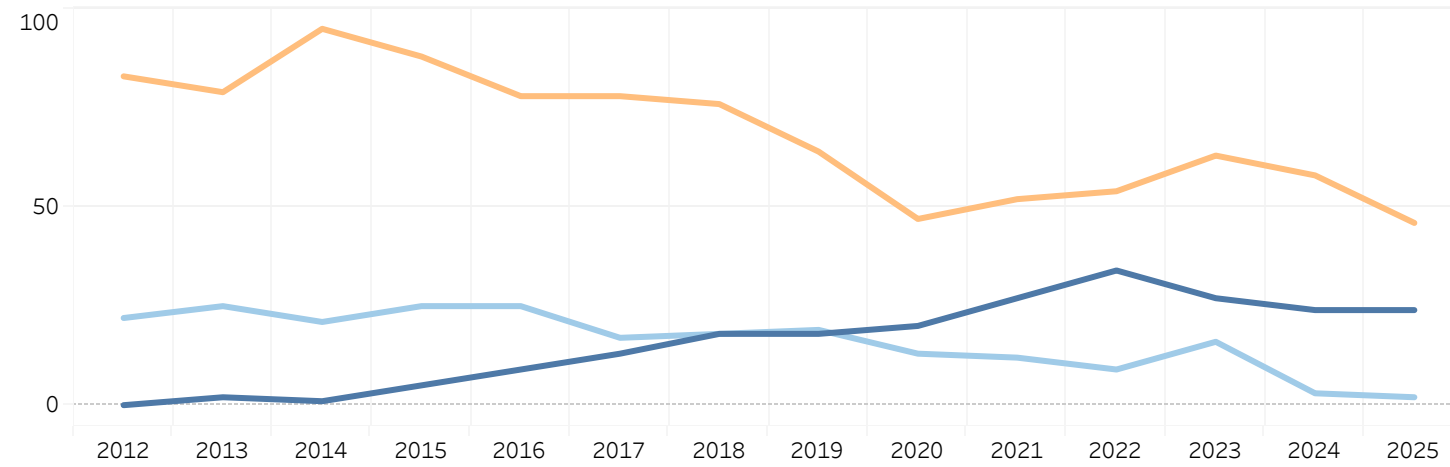

Competing: Total Unique Dogs by Sport Each Year

Canaan Dogs

Total Uniques in Companion (each year)	22	25	21	25	25	17	18	19	13	12	9	16	3	2
Total Uniques Placing in Performance (each year)	0	2	1	5	9	13	18	18	20	27	34	27	24	24
Total in Conformation (each year)	83	79	95	88	78	78	76	64	47	52	54	63	58	46

■ Total Uniques Placing in Performance (each year)
■ Total Uniques in Companion (each year)
■ Total in Conformation (each year)

Canaan Dogs