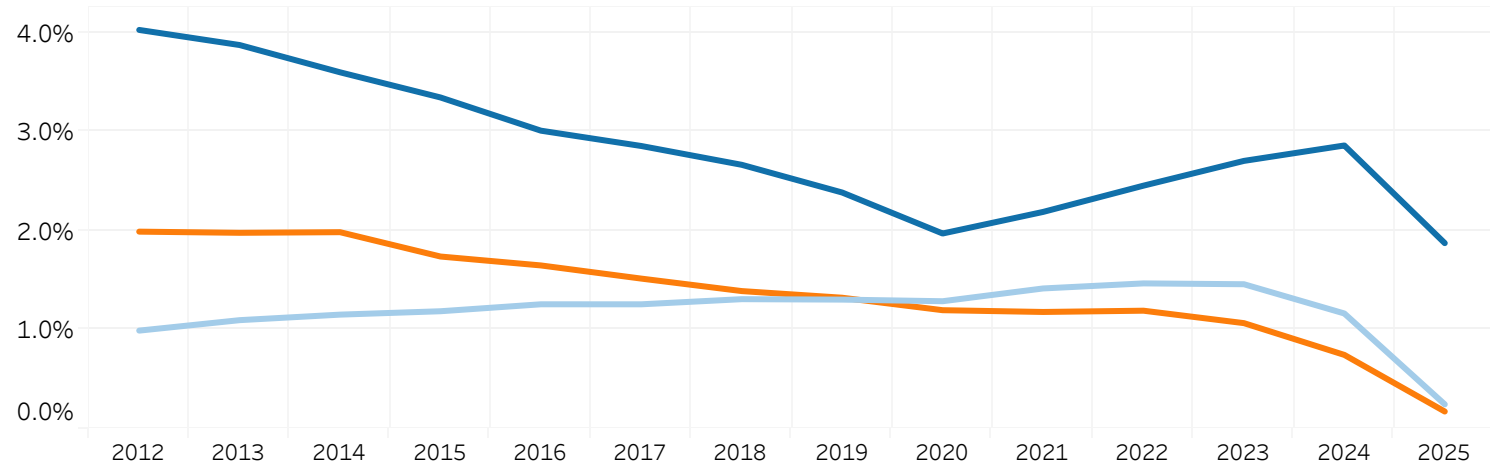

Competing: % of Each Year's Litter Competing in Sports

The Herding Group

% Complement in Companion (to date)	2.0%	2.0%	2.0%	1.7%	1.7%	1.5%	1.4%	1.3%	1.2%	1.2%	1.2%	1.1%	0.7%	0.2%
% Comp. Placing in Performance (to date)	1.0%	1.1%	1.2%	1.2%	1.3%	1.3%	1.3%	1.3%	1.3%	1.4%	1.5%	1.5%	1.2%	0.2%
% Complement in Conformation (to date)	4.0%	3.9%	3.6%	3.3%	3.0%	2.9%	2.7%	2.4%	2.0%	2.2%	2.5%	2.7%	2.9%	1.9%

■ % Comp. Placing in Performance (to date)
■ % Complement in Conformation (to date)
■ % Complement in Companion (to date)