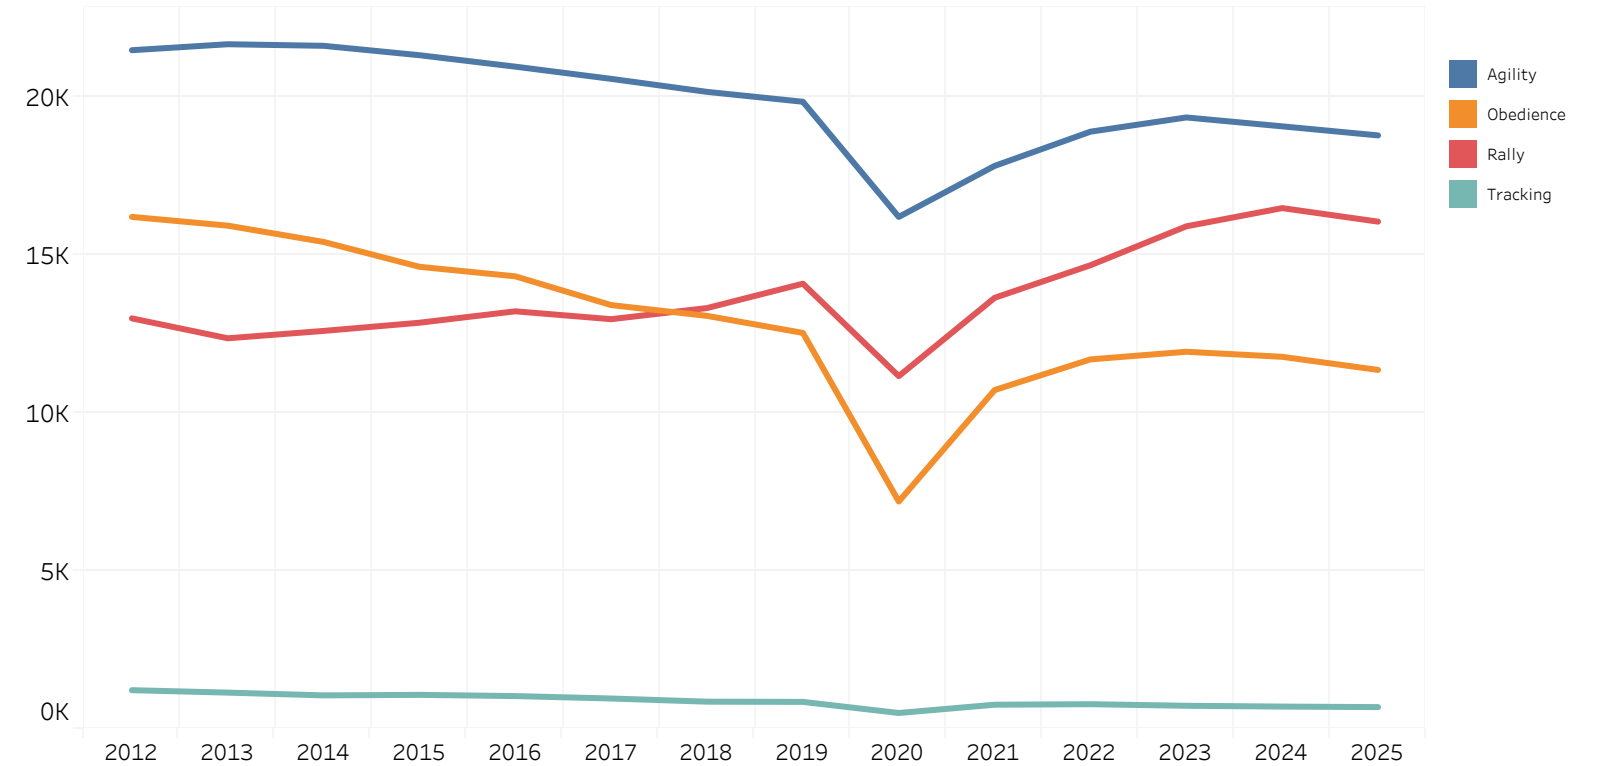

Companion: Total Unique Dogs Entered
All Breed

- Agility
- Obedience
- Rally
- Tracking