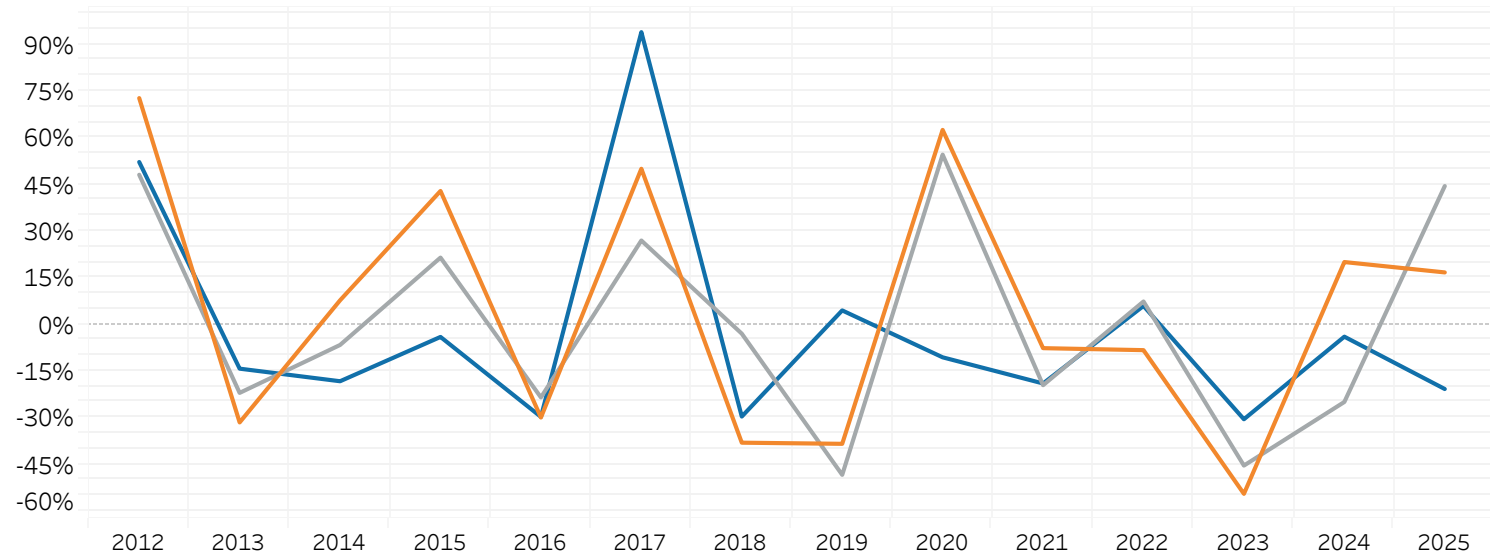

% Change from Previous Year (YOY)

Canaan Dogs

Registered Litters	72.7%	-31.6%	7.7%	42.9%	-30.0%	50.0%	-38.1%	-38.5%	62.5%	-7.7%	-8.3%	-54.5%	20.0%	16.7%
Litter Complement	48.1%	-22.1%	-6.7%	21.4%	-23.5%	26.9%	-3.0%	-48.4%	54.5%	-19.6%	7.3%	-45.5%	-25.0%	44.4%
Registered Dogs	52.2%	-14.3%	-18.3%	-4.1%	-29.8%	93.9%	-29.7%	4.4%	-10.6%	-19.0%	5.9%	-30.6%	-4.0%	-20.8%

Registered Litters Litter Complement Registered Dogs