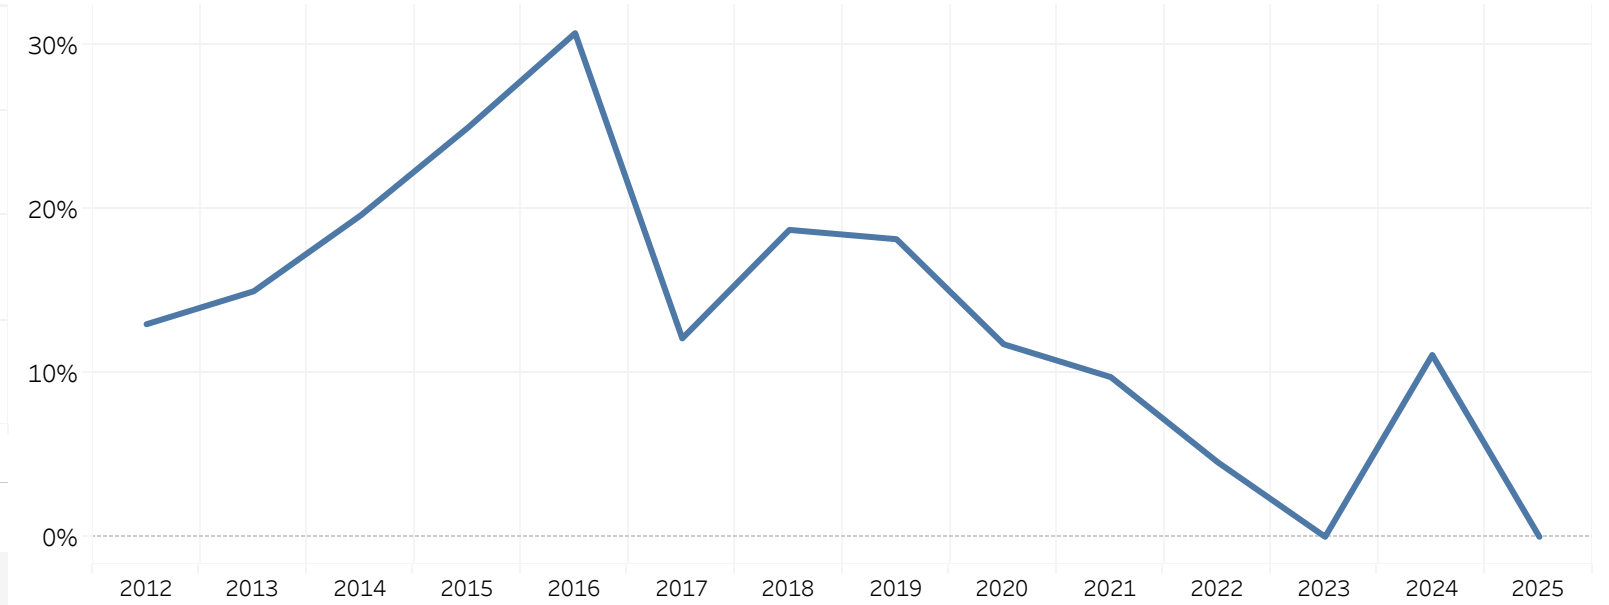

% of Each Year's Litter Complement that have been Bred (to date)

Canaan Dogs

2012	2013	2014	2015	2016	2017	2018	2019	2020	2021	2022	2023	2024	2025
13.0%	15.0%	19.6%	25.0%	30.8%	12.1%	18.8%	18.2%	11.8%	9.8%	4.5%	0.0%	11.1%	0.0%