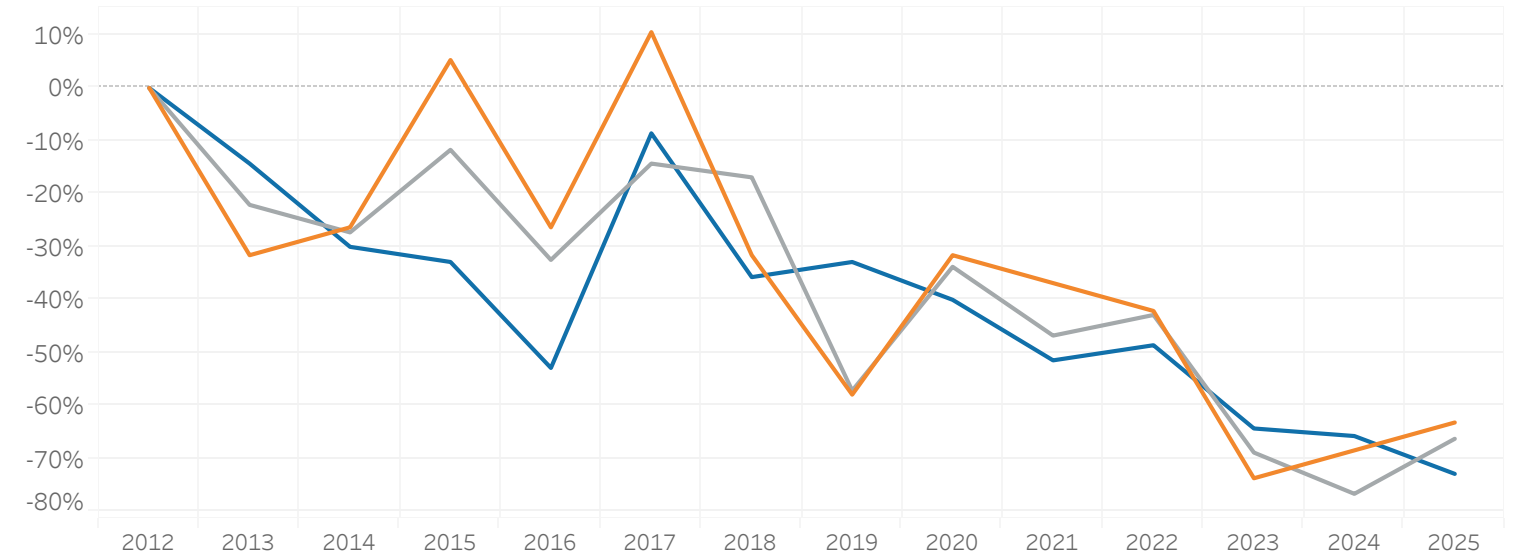

% Change Relative to 2012

Canaan Dogs

Registered Litters	0.0%	-31.6%	-26.3%	5.3%	-26.3%	10.5%	-31.6%	-57.9%	-31.6%	-36.8%	-42.1%	-73.7%	-68.4%	-63.2%
Litter Complement	0.0%	-22.1%	-27.3%	-11.7%	-32.5%	-14.3%	-16.9%	-57.1%	-33.8%	-46.8%	-42.9%	-68.8%	-76.6%	-66.2%
Registered Dogs	0.0%	-14.3%	-30.0%	-32.9%	-52.9%	-8.6%	-35.7%	-32.9%	-40.0%	-51.4%	-48.6%	-64.3%	-65.7%	-72.9%

Registered Litters Litter Complement Registered Dogs