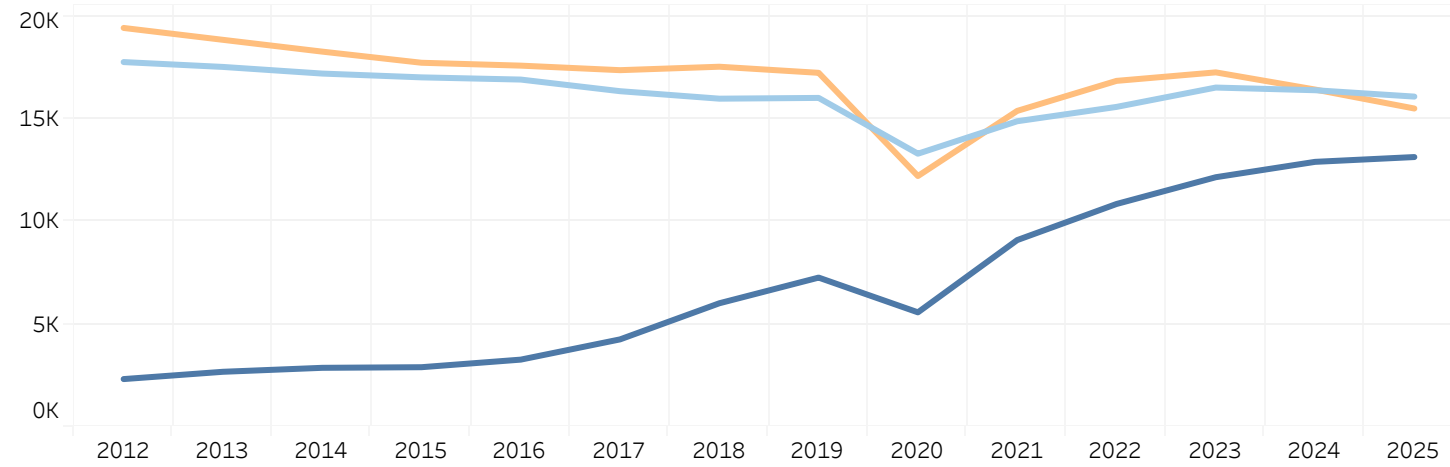

Competing: Total Unique Dogs by Sport Each Year
The Herding Group

Total Uniques in Companion (each year)	17,760	17,524	17,201	17,016	16,909	16,343	15,979	16,016	13,301	14,880	15,578	16,520	16,390	16,080
Total Uniques Placing in Performance (each year)	2,332	2,687	2,880	2,910	3,279	4,264	6,022	7,271	5,580	9,097	10,853	12,156	12,904	13,138
Total in Conformation (each year)	19,421	18,843	18,269	17,727	17,587	17,366	17,534	17,237	12,214	15,384	16,845	17,259	16,424	15,500

■ Total Uniques Placing in Performance (each year)
■ Total Uniques in Companion (each year)
■ Total in Conformation (each year)