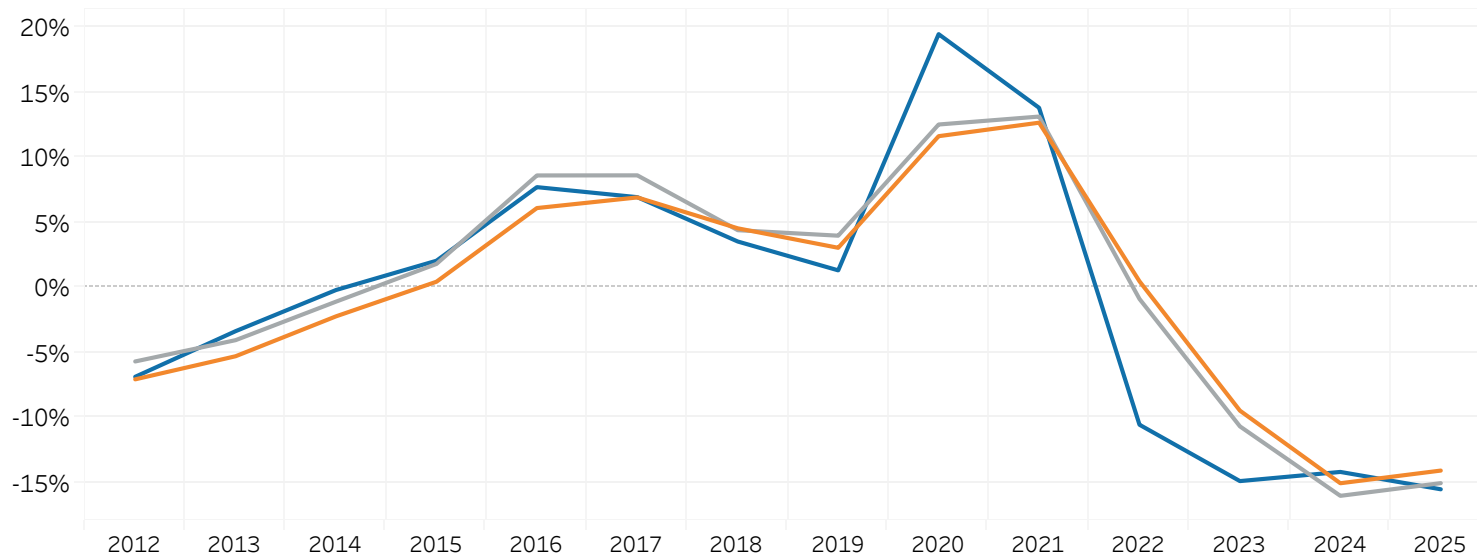

% Change from Previous Year (YOY) All Breed

Registered Litters	-7.1%	-5.3%	-2.2%	0.4%	6.1%	6.9%	4.5%	3.0%	11.6%	12.7%	0.5%	-9.5%	-15.1%	-14.1%
Litter Complement	-5.7%	-4.1%	-1.1%	1.8%	8.6%	8.6%	4.4%	4.0%	12.5%	13.2%	-0.9%	-10.7%	-16.1%	-15.1%
Registered Dogs	-6.9%	-3.4%	-0.2%	2.0%	7.7%	6.9%	3.5%	1.3%	19.5%	13.8%	-10.6%	-14.9%	-14.2%	-15.6%

Registered Litters Litter Complement Registered Dogs