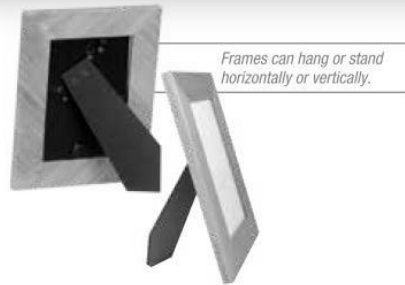

PTF135
Red Alder Photo Frame
Holds: 3 1/2" x 5"

PTF146
Red Alder Photo Frame
Holds: 4" X 6"

PTF157
Red Alder Photo Frame
Holds: 5" X 7"