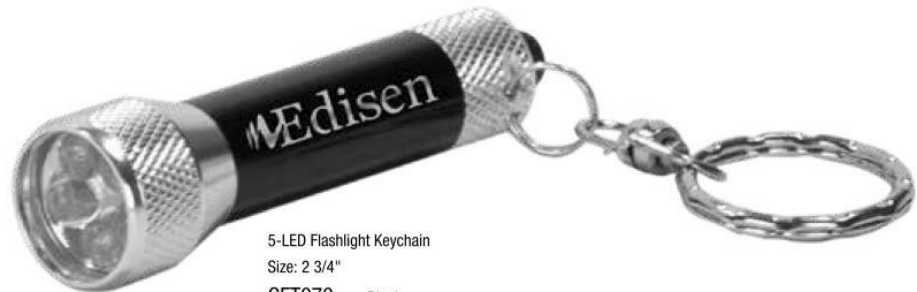

## Promotional Gifts

Flashlights include batteries unless otherwise indicated.

3-LED Flashlight Keychain

Size: 2 3/8"

GFT060 Black

GFT061 Red

GFT062 Blue

5-LED Flashlight Keychain