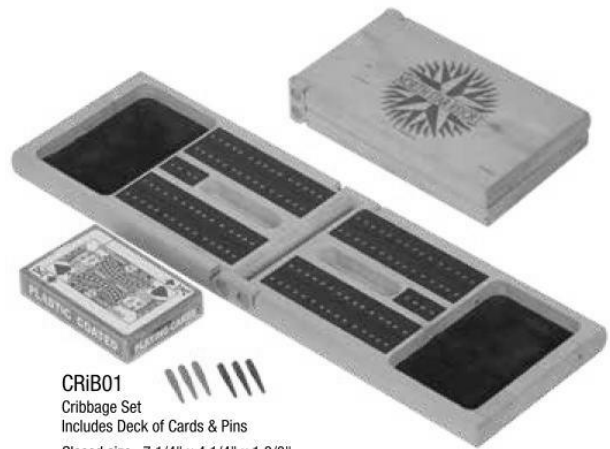

CRIB01
Cribbage Set
Includes Deck of Cards & Pins
Closed size: 7 1/4" x 4 1/4" x 1 3/8"