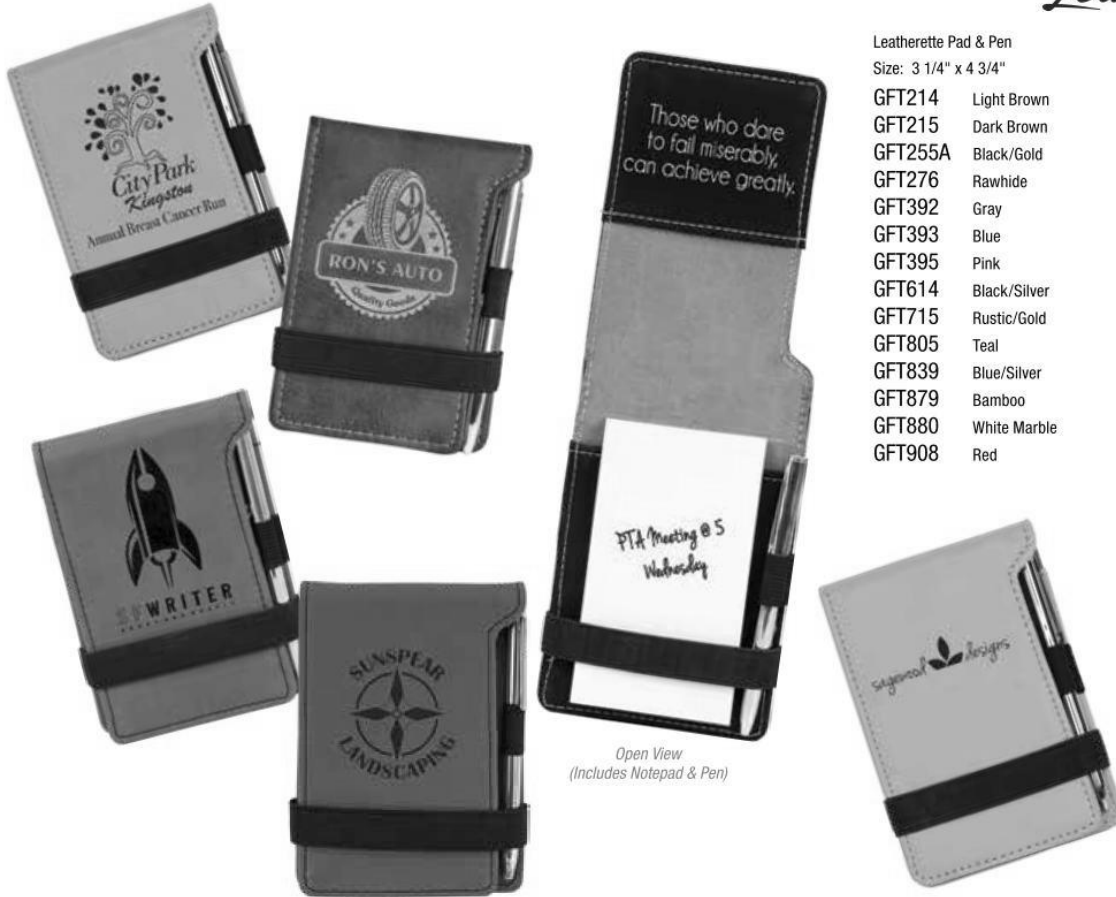

Leatherette Pad/Pen & Eyeglass Cases

Lasered  
*Leatherette*

Open View  
(Includes Notepad & Pen)

Leatherette Pad & Pen  
Size: 3 1/4" x 4 3/4"

- GFT214 Light Brown
- GFT215 Dark Brown
- GFT255A Black/Gold
- GFT276 Rawhide
- GFT392 Gray
- GFT393 Blue
- GFT395 Pink
- GFT614 Black/Silver
- GFT715 Rustic/Gold
- GFT805 Teal
- GFT839 Blue/Silver
- GFT879 Bamboo
- GFT880 White Marble
- GFT908 Red