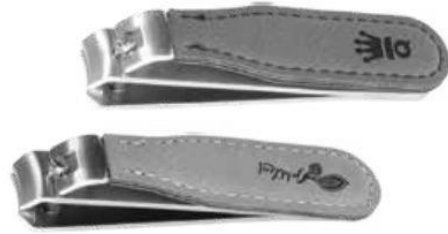

Leatherette Nail Clippers & Manicure Sets