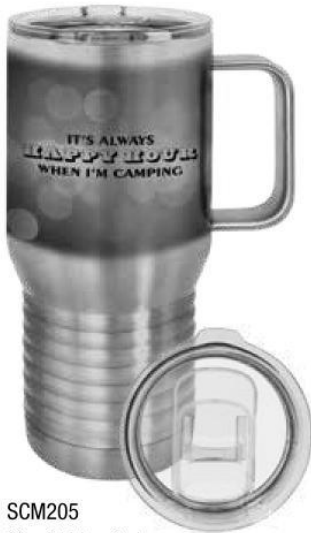

SCM205
20 oz. Stainless Steel
Travel Mug with Clear Slider Lid
Size: 7 3/4"