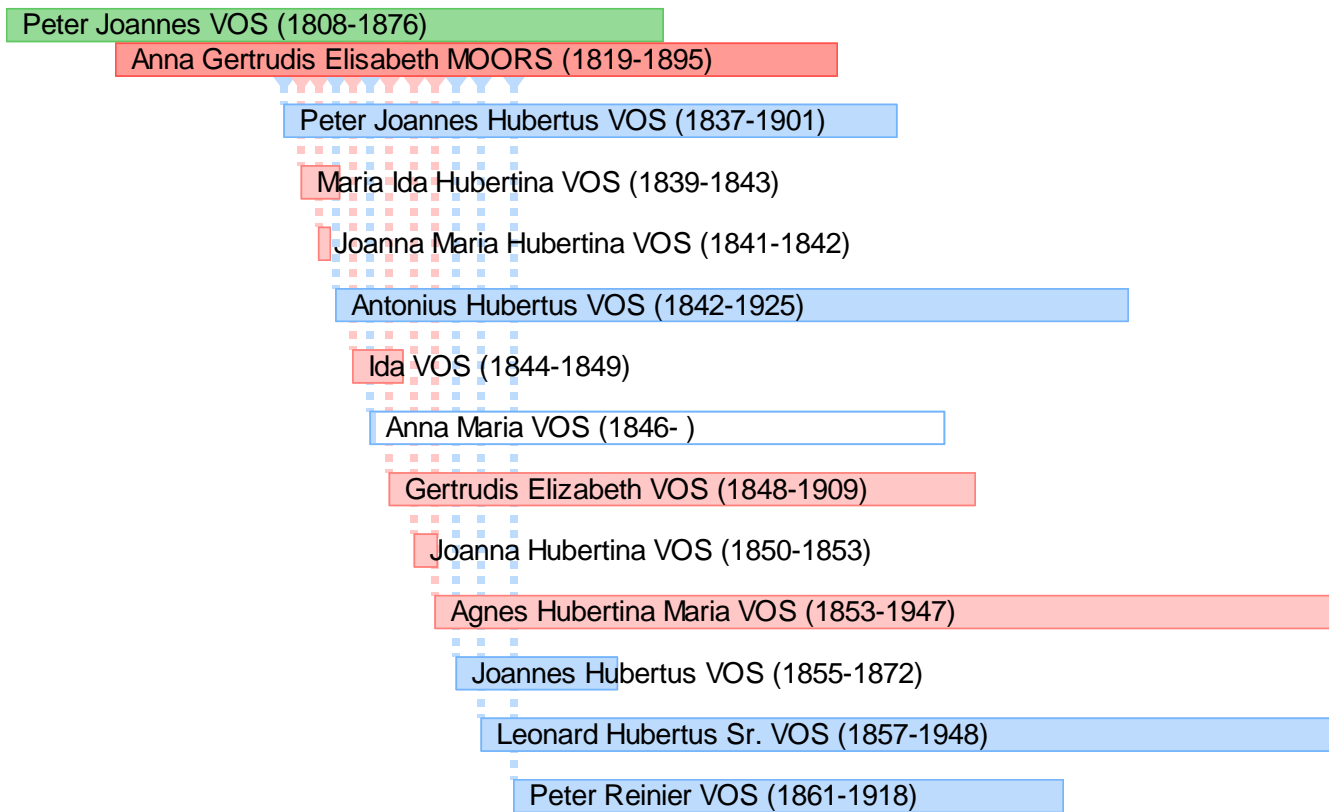

1810 1820 1830 1840 1850 1860 1870 1880 1890 1900 1910 1920 1930 1940

1810 1820 1830 1840 1850 1860 1870 1880 1890 1900 1910 1920 1930 1940

2-Generation Full Descendant Chart of Peter Joannes VOS (1808-1876)

Created with Genelines™ on May 26 2018

Stuber.