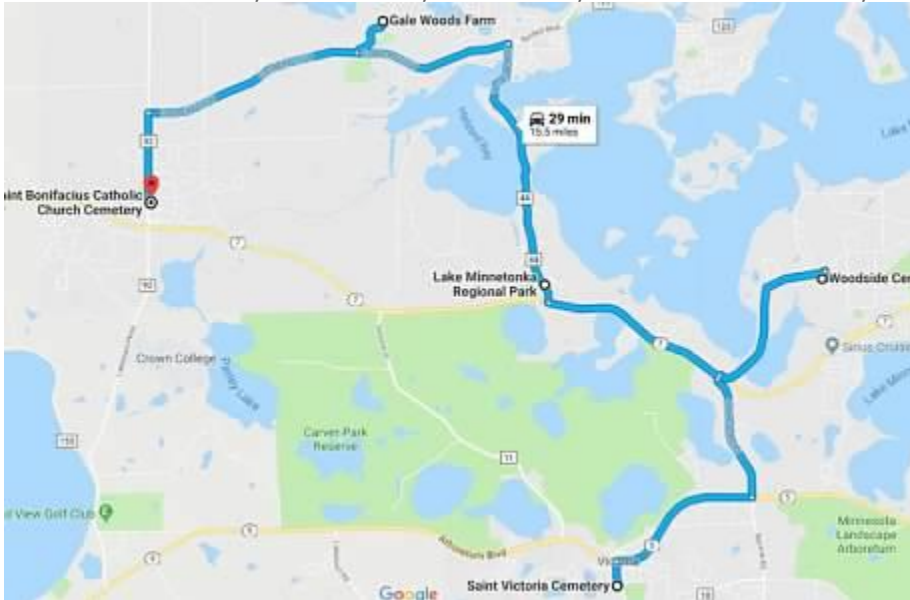

Gale Woods Farm; St Victoria, Woodside, St Bon Cemeteries; Ruins at Lk Mtka Park