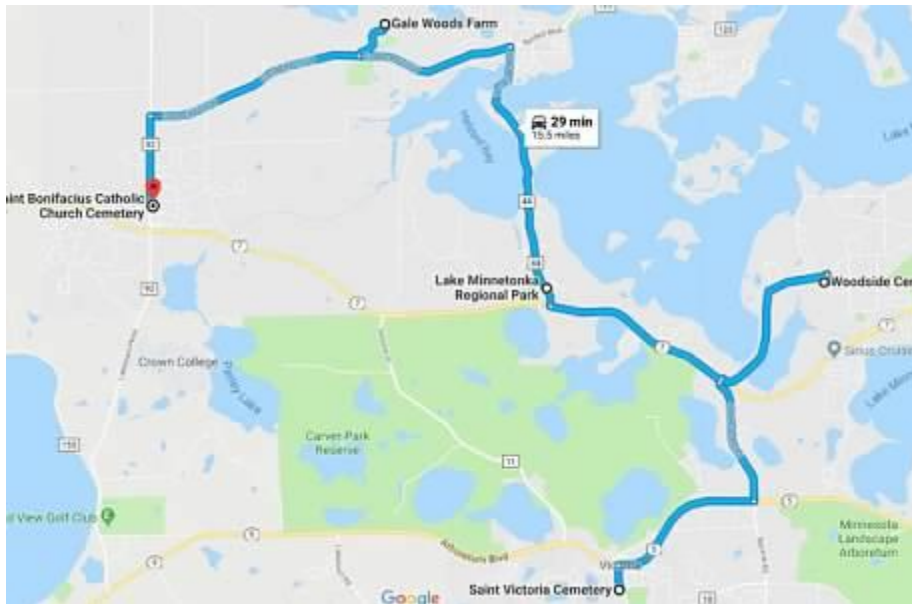

[How are we related charts.docx](#) (1.31 MB)

Minnetrista Township, Hennepin County, Minnesota

Gale Woods Farm; St Victoria, Woodside, St Bon Cemeteries; Ruins at Lk Mtkka Park

Hotels in the area

Chanhassen: AmericInn, Holiday Inn Express & Suites, Country Inn by Carlson