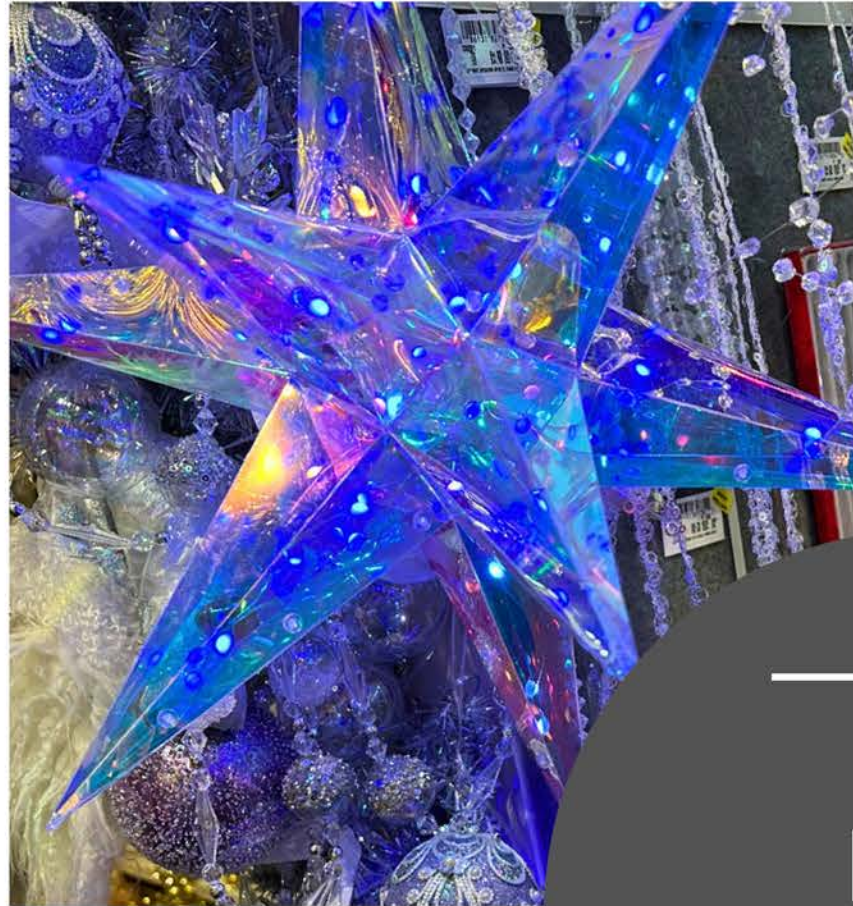

IT'S
ELECTRIC