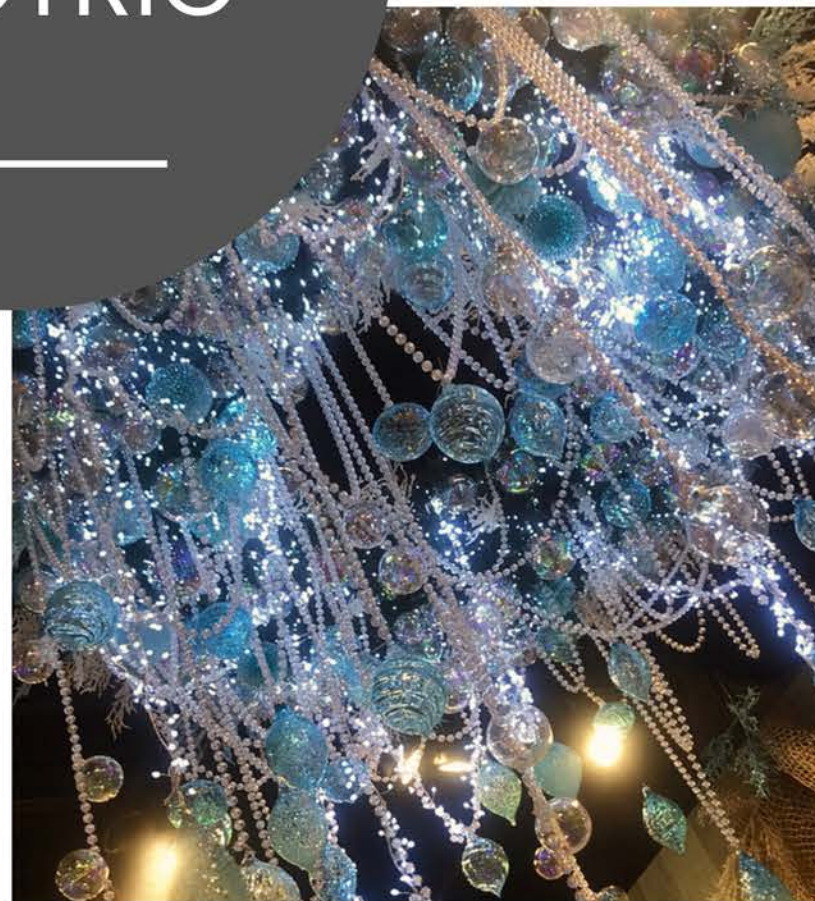

THE BEST IN LED LIGHTING

CLUSTER GARLAND LED LIGHTS

Our cluster garland lights come in multiple lengths and can transform any space to a magical, vibrant environment!

SUPERBRIGHT LED LIGHTS

Available in battery operated and plug-in styles, these unique lights are a fabulous addition to any home décor project or event.

COMMERCIAL LED LIGHTS

Whether you're illuminating a Christmas tree, enhancing outdoor landscape, or adding a soft glow to your indoor décor, these lights offer a beautiful and versatile lighting solution.

SCULPTED LED LIGHTING

Set your event apart with our variety of decorative LED spheres, bursts, and shapes in our new Magical Iridescence collection.