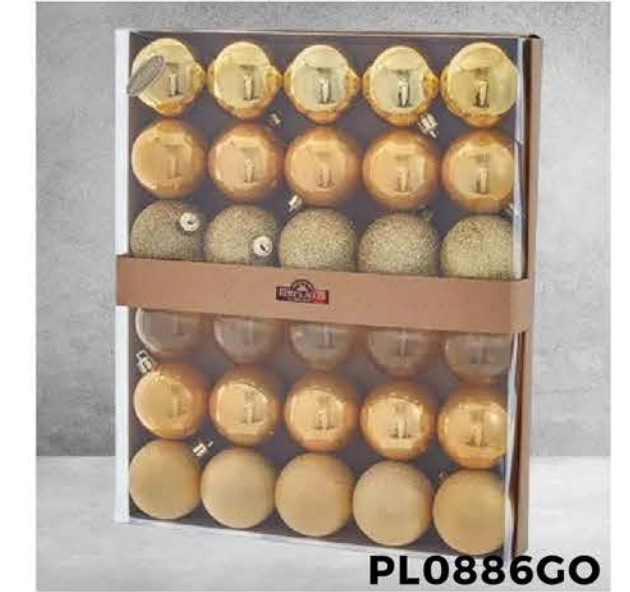

PARTY TIME

UL4017WH

D4088

D2340

SWEET PARTY DECOR

Discover the ideal party decorations, ready to be shipped directly to you! From oversized confections adorned with sprinkles to irresistibly squishy treats that look good enough to eat. We offer everything necessary to create the perfect sweet-themed celebration!