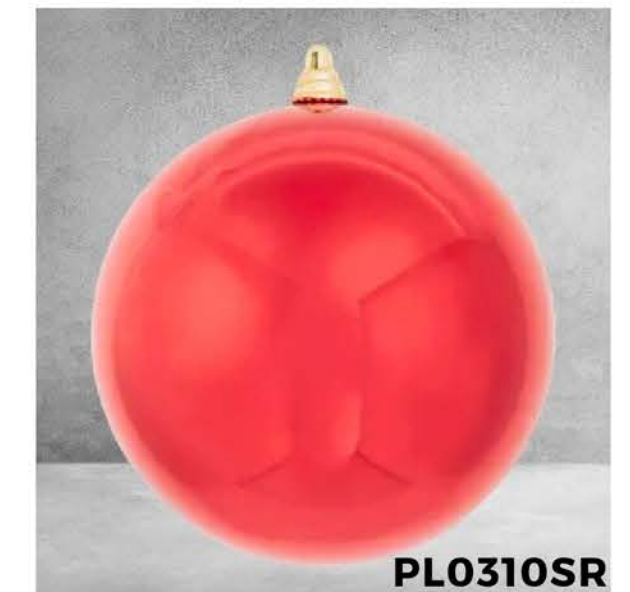

WITH

BOUGHS OF HOLLY

D4589
JEWELLED DIAMOND
ORNAMENT

D4534
BALL & TINSEL
GARLAND

IN1165
4" REVERSIBLE RED & GREEN
WIRED RIBBON

JEL0980
5" FLICKER FLAME
LED CANDLE

RED, WHITE & GREEN FROST LED'S
UL4100WRGF

C9581
VELVET LEAF SPRAY

J8252R
150MM SHATTERPROOF BALL

C9594
GLITTERED POINSETTIA

SHATTERPROOF ORNAMENTS

COMMERCIAL DECORATING SOLUTIONS

We take pride in extending our collection of durable, shatterproof decorations, with a heightened focus on catering to clients undertaking expansive commercial decorating projects.

PARTY TIME

UL4017WH

D4088

D2340

SWEET PARTY DECOR

Discover the ideal party decorations, ready to be shipped directly to you! From oversized confections adorned with sprinkles to irresistibly squishy treats that look good enough to eat. We offer everything necessary to create the perfect sweet-themed celebration!