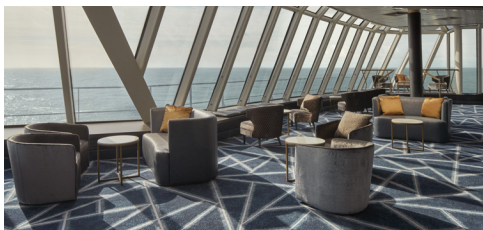

Spinnaker Lounge

Henry's Pub

Wet your whistle at this traditional English pub featuring dart boards, large screen TVs, fish n' chips and a wide variety of beers on tap.

Seating capacity 36

Waves Pool Bar

Forget life on land, relax in a lounge chair, work on your tan and sip on a frozen drink at this poolside bar.

Seating capacity 147

Spice H₂O

Inspired by the renowned summer beach parties on the island of Ibiza, Spice H2O is an adult-only escape. By day, you can soak in a large hot tub or sip cold cocktails from your reclined lounge chair. By night, it's a whole different beat. Let loose and dance beneath the stars.

Seating capacity 115

Magnum's Champagne & Wine Bar

Inspired by the Art Nouveau era using Charles Rennie Mackintosh's design elements and colors.

Seating capacity 99