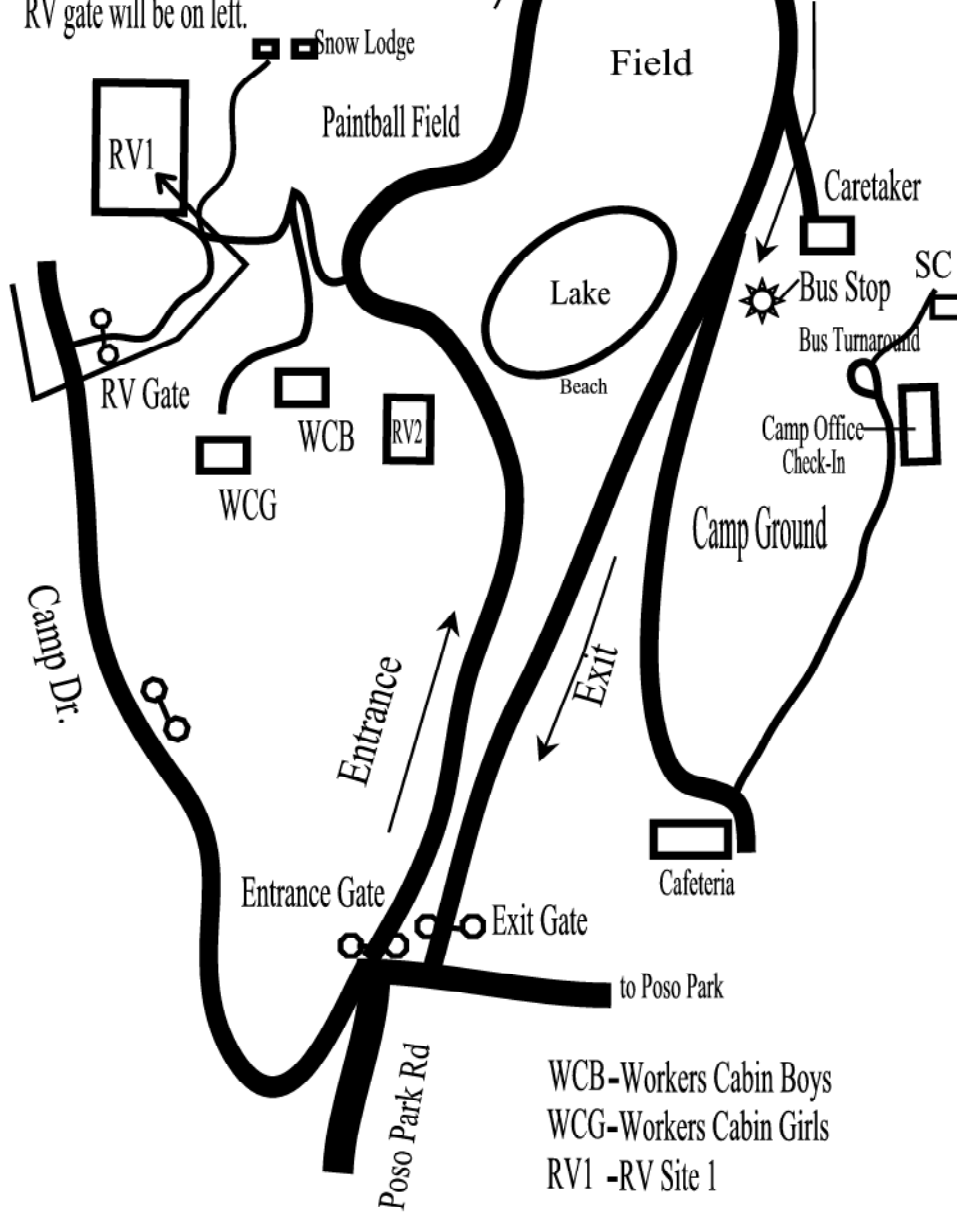

To RV gate: After passing Posey, look for Sugarloaf Sign, about 1 mile, take left on Sugarloaf Rd, continue past the dump site, turn right at Camp Drive, RV gate will be on left.

WCB-Workers Cabin Boys
 WCG-Workers Cabin Girls
 RV1 -RV Site 1