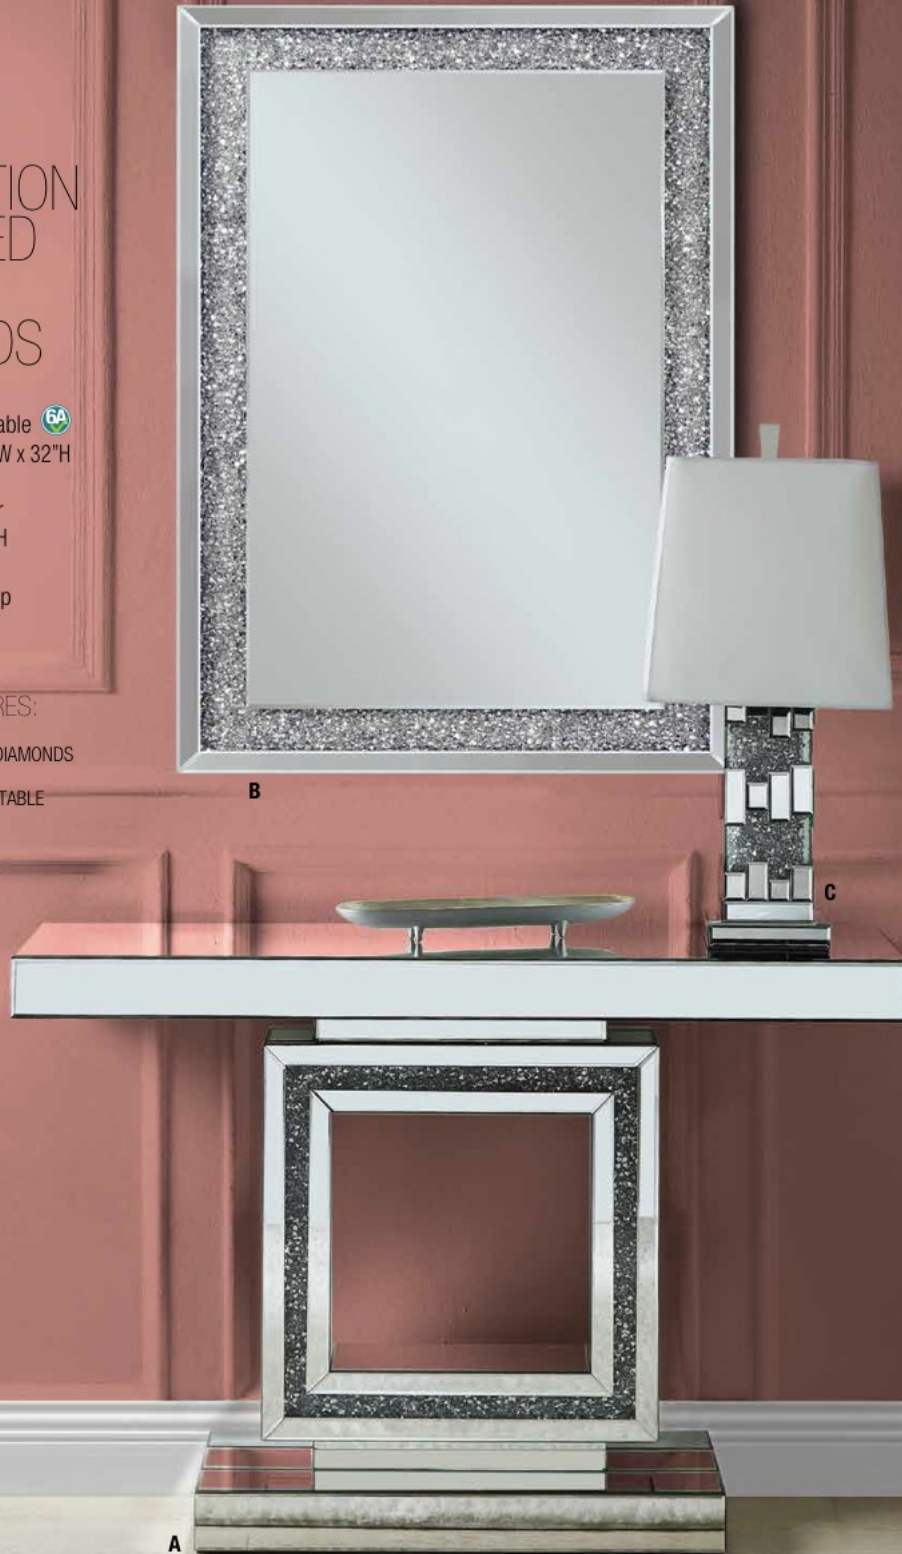

Remote Controller

PRODUCT FEATURES:
LED ELECTRIC FIREPLACE
REMOTE CONTROL

ALL RIGHTS RESERVED BY ACME FURNITURE © 202

NEW

NORALIE COLLECTION MIRRORED & FAUX DIAMONDS

A. 90622 Console Table 
47"L x 14"W x 32"H

B. 97573 Wall Décor
31"L x 47"H

C. 40243 Table Lamp
30"H

PRODUCT FEATURES:
NO STORAGE
PEDESTAL BASE w/FAUX DIAMONDS
& CLEAR GLASS
RECTANGULAR CONSOLE TABLE
KD

GLAM MIRRORED CONSOLE TABLE & WALL DÉCOR

- NORALIE** Mirrored & Faux Diamonds
- A. 97815 Console Table w/LED 47"L x 16"W x 32"H
 - B. 97804 Wall Décor w/LED  30"L x 26"H
- LOTUS** Mirrored & Faux Crystals Inlay
- C. 88053 Sofa Table  47"L x 14"W x 32"H
 - D. 97806 Wall Décor  32"L x 47"H

ALL RIGHTS RESERVED BY ACME FURNITURE © 204

NEW

NORALIE COLLECTION MIRRORED & FAUX DIAMONDS

- A. 90620 Console Table 
47"L x 14"W x 32"H
- B. 97573 Wall Décor
31"L x 47"H
- C. 40222 Table Lamp
30"H

PRODUCT FEATURES:
NO STORAGE
PEDESTAL BASE w/FAUX DIAMONDS
& CLEAR GLASS
RECTANGULAR CONSOLE TABLE
KD