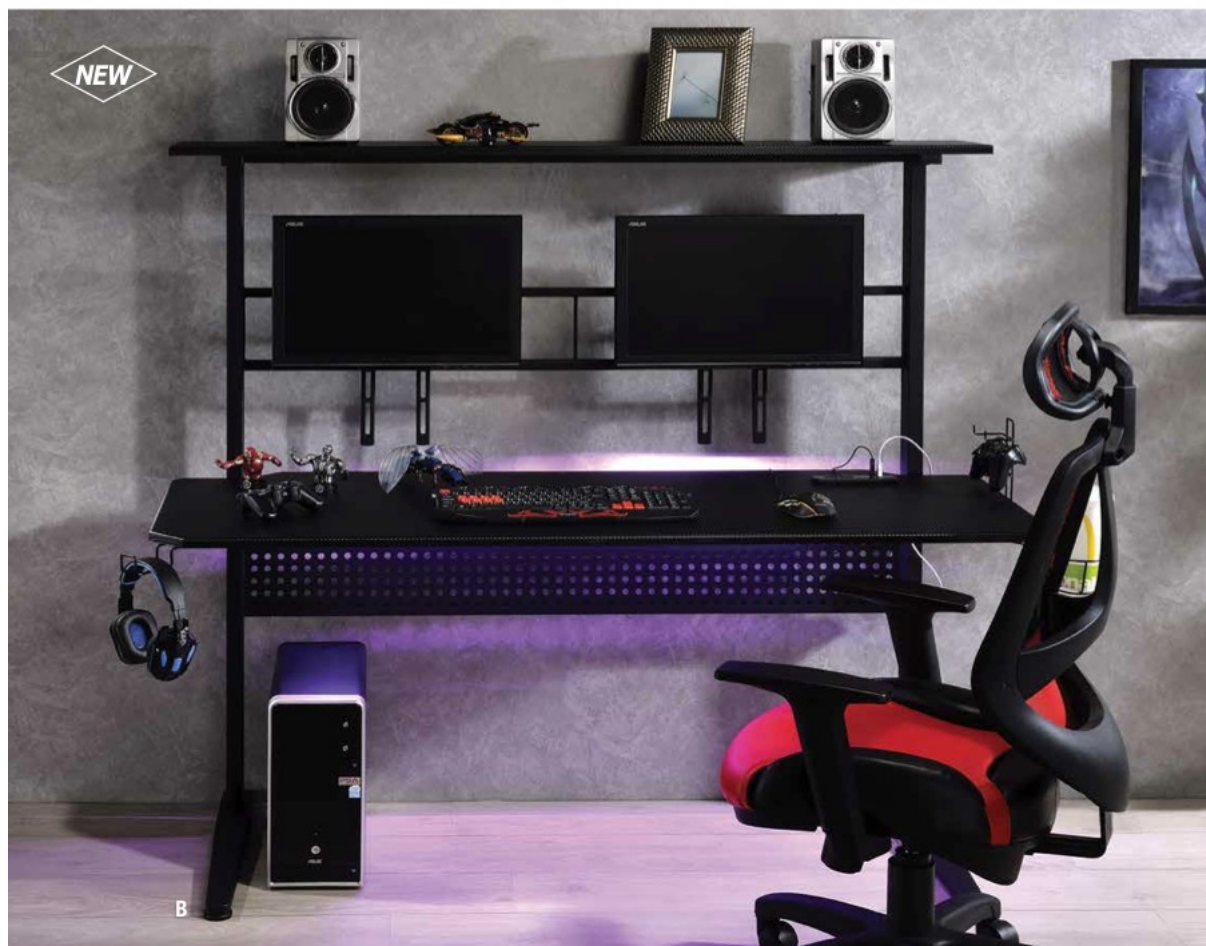

ORDREES

BLACK FINISH

- A. 93127
Gaming Table, 28"L x 21"W x 35"H

CANZI

BLACK FINISH

- B. 93130
Gaming Table w/USB Port
59"L x 25"W x 58"H

257 ALL RIGHTS RESERVED BY ACME FURNITURE ®

- ZAFIRI Weathered Oak & Black Finish
- A. 92810 Writing Desk
50"L x 43"W x 28"H
- TESADEA Weathered Oak & Black Finish
- B. 92773 Bookshelf
32"L x 13"W x 43"H
- ABNER Weathered Oak & Black Finish
- C. 92885 File Cabinet
16"L x 19"W x 22"H