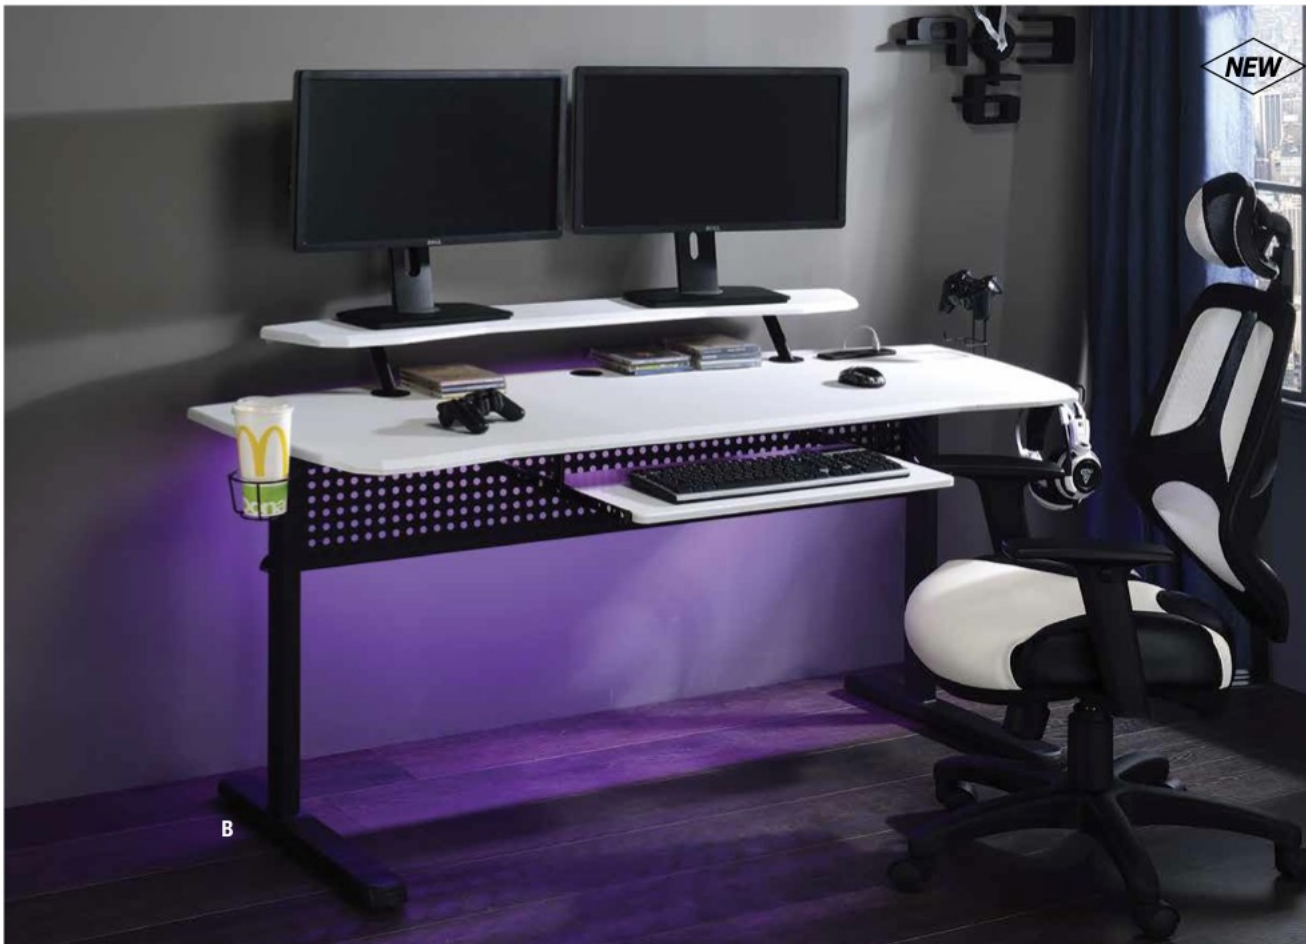

ALL RIGHTS RESERVED BY ACME FURNITURE ® 256