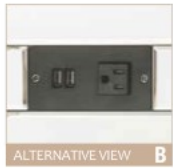

NORALIE
COLLECTION
CLEAR GLASS
MIRRORED
& FAUX
DIAMONDS

- A. 93116
  Writing Desk, 59"L x 20"W x 32"H
- B. 93118
  Built-in USB Port Writing Desk
  59"L x 59"W x 32"H

231 ALL RIGHTS RESERVED BY ACME FURNITURE ®