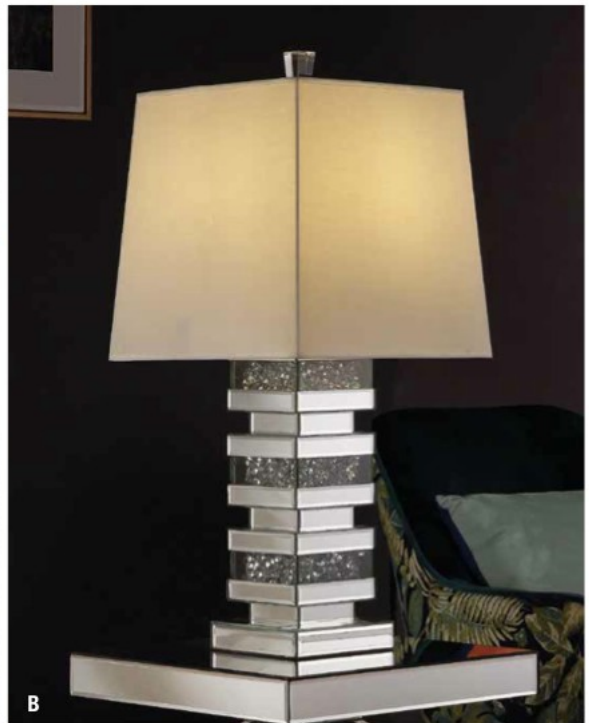

B

C

219 ALL RIGHTS RESERVED BY ACME FURNITURE ®

GLAM MIRRORED & FAUX GEMS WALL DÉCOR

- NORALIE Mirrored & Faux Diamonds
A. 97804 Wall Décor w/LED, 30"L x 26"H
LOTUS Mirrored & Faux Crystals
B. 97806 Wall Décor, 32"L x 47"H
C. 97805 Wall Décor, 32"L x 47"H

ALL RIGHTS RESERVED BY ACME FURNITURE © 220

GLAM
MIRRORED
TABLE LAMP

- A. 40222 NORALIE Mirrored & Faux Diamonds, Table Lamp, 30"H
- B. 40224 NORALIE Mirrored & Faux Diamonds, Table Lamp, 30"H
- C. 40223 NORALIE Mirrored & Faux Stones, Table Lamp, 30"H
- D. 40241 NORALIE Mirrored & Faux Diamonds, Table Lamp, 30"H

GLAM
MIRRORED
TABLE LAMP

NEW

- A. 40220 NORALIE Mirrored & Faux Stones, Table Lamp, 30"H
- B. 40242 NORALIE Mirrored & Faux Diamonds, Table Lamp, 30"H
- C. 40243 NORALIE Mirrored & Faux Diamonds, Table Lamp, 30"H
- D. 40221 NORALIE Mirrored & Faux Diamonds, Table Lamp, 25"H