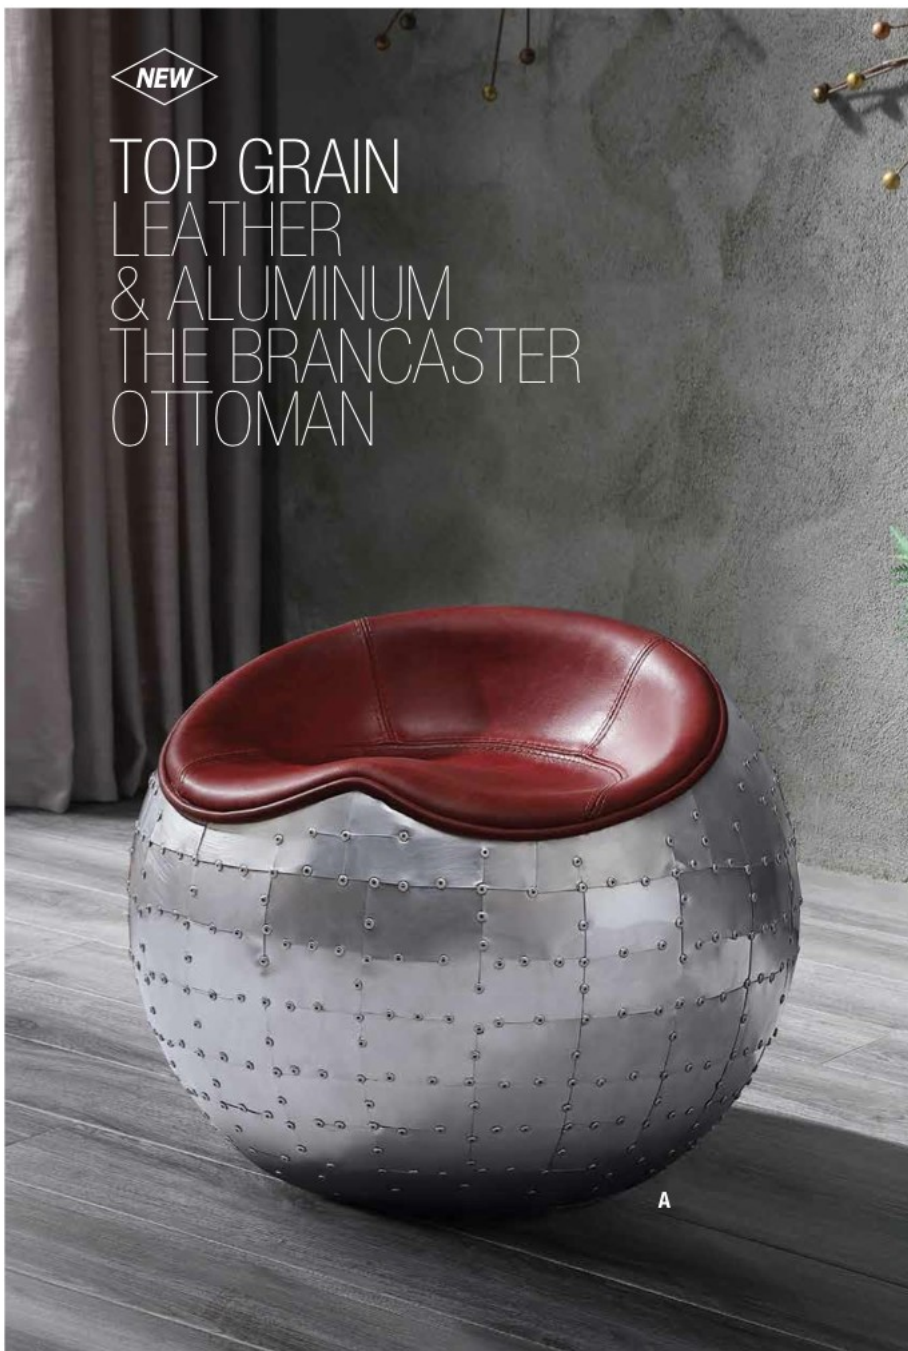

- A. 59838 BRANCASTER Antique Red Top Grain Leather & Aluminum, Ottoman, 23" Dia x 19"H
- B. 59839 BRANCASTER Antique Emerald Top Grain Leather & Aluminum, Ottoman, 23" Dia x 19"H
- C. 59836 BRANCASTER Retro Brown Top Grain Leather & Aluminum, Ottoman, 23" Dia x 19"H
- D. 59837 BRANCASTER Antique Ebony Top Grain Leather & Aluminum, Ottoman, 23" Dia x 19"H