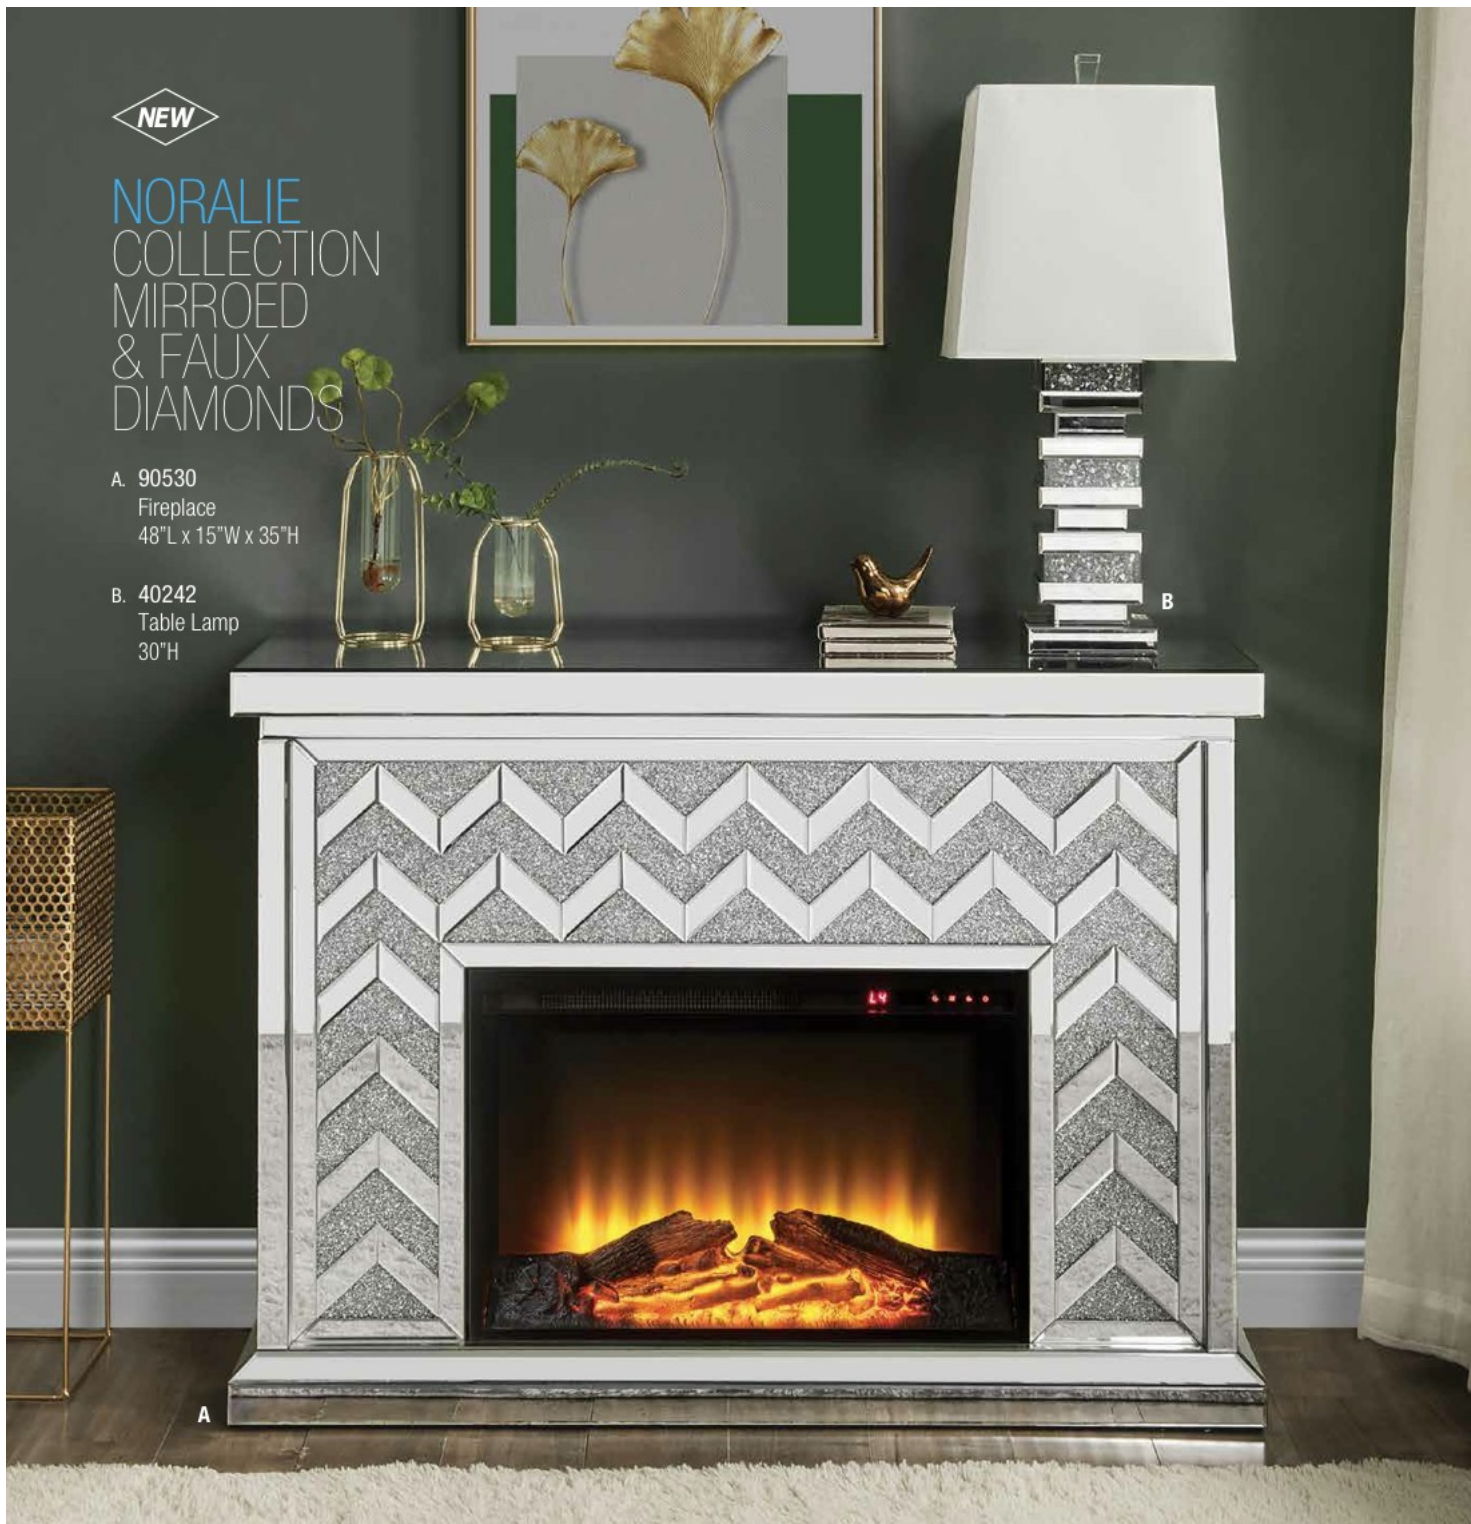

PRODUCT FEATURES:
LED ELECTRIC FIREPLACE
REMOTE CONTROL
1 STORAGE DRAWER

ALL RIGHTS RESERVED BY ACME FURNITURE © 198

NEW

NORALIE COLLECTION MIRRORED & FAUX DIAMONDS

A. 90530
Fireplace
48"L x 15"W x 35"H

B. 40242
Table Lamp
30"H

Make a chic statement with the Noralie LED electric fireplace. The remote control ensures that you do not have to leave your seat's comfort to change the settings or use the touch panel to do so. Featuring a mirrored chevron pattern and faux diamonds that help create a dazzling modern look in any home. Glowing faux fire logs add a warm ambiance with flickering LED flames and lifelike embers. A centerpiece on its own or adorn the mantel with family portraits and home decor items.