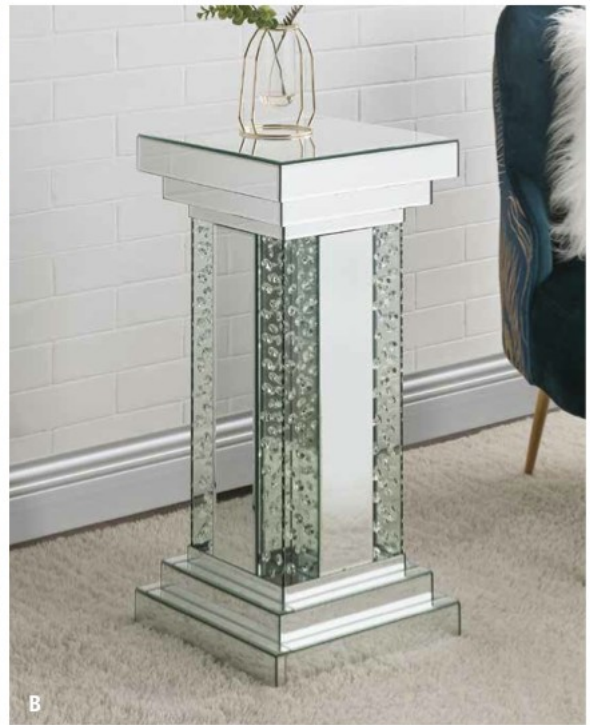

- D. 97950 Accent Table, 20"L x 14"W x 26"H

217 ALL RIGHTS RESERVED BY ACME FURNITURE ®

NEW

GLAM MIRRORED

- A. 97940 REKHA Mirrored & Faux Diamonds, Pedestal, 12"L x 12"W x 28"H
- B. 97941 NYSA Mirrored & Faux Crystals, Pedestal, 12"L x 12"W x 28"H
- C. 97942 MERIA Mirrored, Pedestal, 14"L x 12"W x 20"H
- D. 97943 MERIA Mirrored, Pedestal, 16"L x 16"W x 24"H