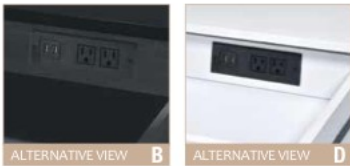

COLEEN

BLACK HIGH GLOSS & CHROME FINISH

- A. 92227 Writing Desk
  54"L x 22"W x 32"H
- B. 93045 Built-in USB Port Writing Desk
  54"L x 22"W x 32"H

WHITE HIGH GLOSS & CHROME FINISH

- C. 92229 Writing Desk
  54"L x 22"W x 32"H
- D. 93047 Built-in USB Port Writing Desk
  54"L x 22"W x 32"H
- E. 92454 File Cabinet
  18"L x 22"W x 28"H