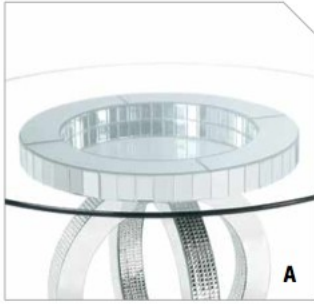

ORNAT | CLEAR GLASS, MIRRORED & FAUX DIAMONDS

- A. 77835 Dining Table, 47"Dia
  12mm Clear Tempered Glass (77836GL)
- B. 62072 Side Chair, 44"H

PRODUCT FEATURES:
CROSSOVER RING STYLED PEDESTAL BASE
12MM CLEAR TEMPERED GLASS TOP
MIRRORED PEDESTAL
VELVET SEAT & BACK CUSHION

All the refinement and fine details you are looking for to create a glamorous home are present in this Ornat dining collection. The table features a clear tempered glass tabletop that is sturdy enough to sustain all your dining necessities. Its single pedestal mirrored base has inlaid faux diamonds that command the attention of the room. The geometric intersecting circle design adds a modern artistic touch. Perfect for hosting small dinner parties, this dining table is a showstopper and will leave all your guests talking for years.

NEW

ALL RIGHTS RESERVED BY ACME FURNITURE ® 68