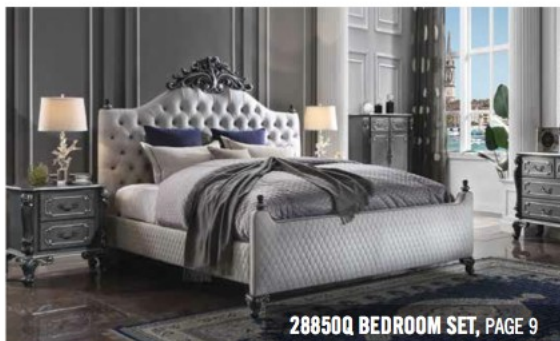

# HOUSE DELPHINE COLLECTION

TWO TONE IVORY FABRIC & CHARCOAL FINISH

28837 BENCH, PAGE 8

PRODUCT FEATURES:  
 BOX SPRING REQUIRED  
 UPHOLSTERED BED  
 TUFTED WINGBACK HEADBOARD  
 CABRIOLE LEG  
 FELT-LINED DRAWERS  
 SIDE METAL DRAWER GLIDE