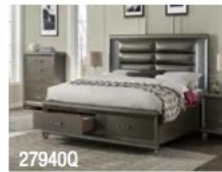

SADIE | LED, PEARL WHITE PU & WHITE FINISH

- A. 28737EK Storage Eastern King Bed, 91"L x 79"W x 68"H
- B. 28740Q Storage Queen Bed, 91"L x 63"W x 68"H
- C. 28743 Nightstand, 30"L x 18"W x 29"H
- D. 28744 Mirror, 47"L x 38"H
- E. 28745 Dresser, 66"L x 19"W x 39"H
- F. 28746 Chest, 38"L x 18"W x 54"H
- G. 28747 Bench, 54"L x 18"D x 20"H