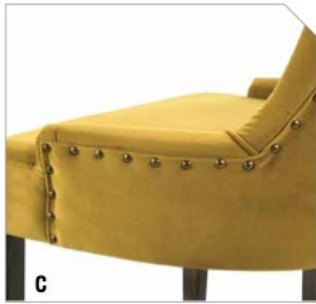

FARREN | FABRIC, VELVET & ESPRESSO FINISH

- A. 77170 Dining Table, 70"L x 38"W
- B. 77172 Side Chair, 38"H, Beige Fabric
- C. 77163 Side Chair, 38"H, Yellow Velvet
- D. 77164 Side Chair, 38"H, Orange Velvet
- E. 77165 Side Chair, 38"H, Blue Velvet
- F. 77166 Side Chair, 38"H, Green Velvet

PRODUCT FEATURES:
WOODEN TABLE TOP
NAIL-HEAD TRIM ACCENT
UPHOLSTERED SEAT & BACK CUSHION
TUFTED BACK CUSHION