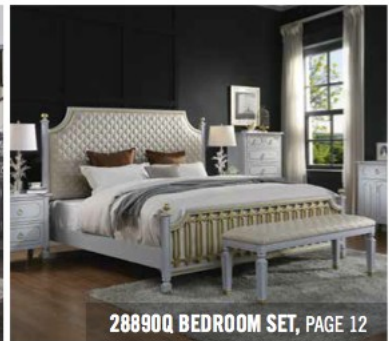

HOUSE MARCHESE COLLECTION

BEIGE PU, GOLD & PEARL GRAY FINISH

PRODUCT FEATURES:
BOX SPRING REQUIRED
SCOOPED UPHOLSTERED HEADBOARD
w/NAIL-HEAD TRIM ACCENT
GOLD TIP LEG
FELT-LINED DRAWERS
UNDERMOUNT METAL DRAWER GLIDE