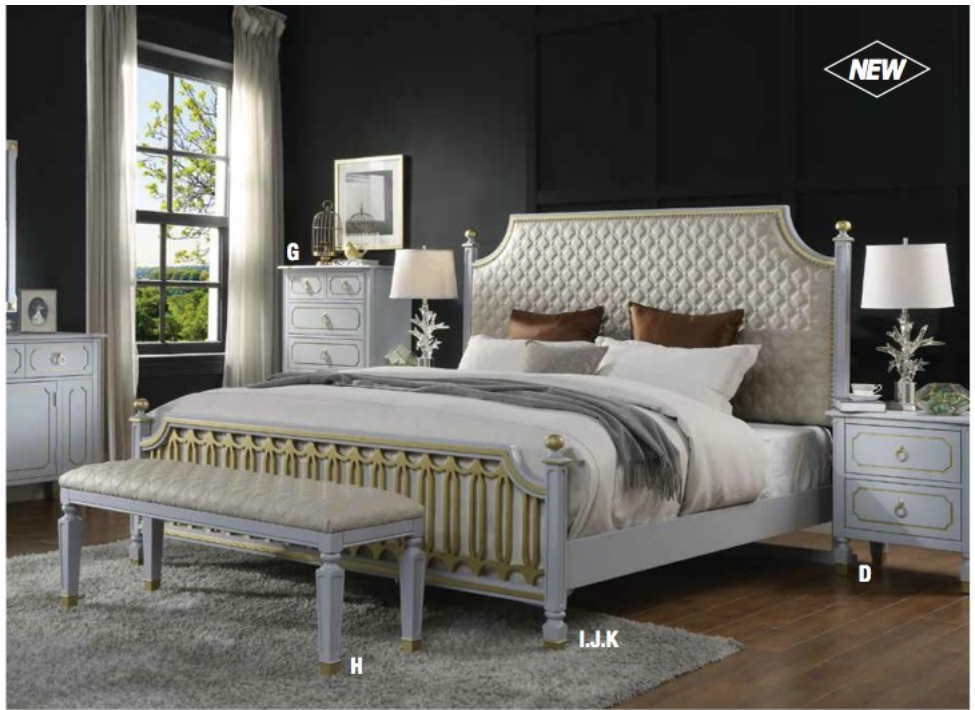

HOUSE MARCHESE

BEIGE PU, GOLD & PEARL GRAY FINISH

Offering superb style and focus, this House Marchese bedroom set will instantly transform the interior to create a statement. Supremely contemporary, the headboard is upholstered with quality faux leather with nail-head trim. Elegant silhouettes, ornamental stitching, and gilded wooden trimming on each exquisitely crafted piece in this collection will create a regal ambiance in your home.

- A. 28854CK California King Bed (Canopy), 91"L x 77"W x 87"H
- B. 28857EK Eastern King Bed (Canopy), 87"L x 81"W x 87"H
- C. 28860Q Queen Bed (Canopy), 87"L x 66"W x 83"H
- D. 28863 Nightstand, 24"L x 17"W x 26"H
- E. 28864 Mirror, 41"L x 26"H
- F. 28865 Dresser, 54"L x 17"W x 35"H
- G. 28866 Chest, 32"L x 17"W x 51"H
- H. 28867 Bench, 55"L x 17"D x 19"H
- I. 28884CK California King Bed, 91"L x 77"W x 61"H
- J. 28887EK Eastern King Bed, 87"L x 81"W x 61"H
- K. 28890Q Queen Bed, 87"L x 66"W x 61"H

PRODUCT FEATURES:

- BOX SPRING REQUIRED
- CANOPY BED
- SCOOPED UPHOLSTERED HEADBOARD
- w/ NAIL-HEAD TRIM ACCENT
- DIAMOND GRID PATTERN
- GOLD TIP LEG
- GOLD TRIM ACCENT
- ELT-LINED DRAWERS
- UNDERMOUNT METAL DRAWER GLIDE