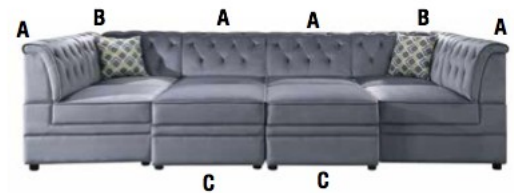

PRODUCT FEATURES:

- WOOD FRAME
- CRYSTAL LIKE BUTTON TUFTED
- TIGHT BACK & LOOSE SEAT CUSHION
- KD BACK & LEGS
- PILLOWS NOT INCLUDED