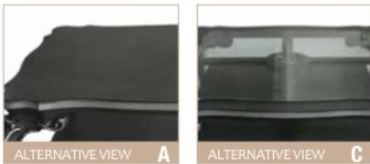

SMART & FUNCTION

HOUSE DELPHINE

CHARCOAL FINISH

- A. 88835 Coffee Table, 54"L x 35"W x 20"H
- B. 88832 End Table, 28"L x 28"W x 24"H

TWO TONE IVORY FABRIC
CLEAR GLASS & CHARCOAL FINISH

- C. 88830 Coffee Table, 47"L x 47"W x 20"H
- D. 88833 Sofa Table, 53"L x 18"W x 31"H
- E. 96885 Stool, 20"L x 15"D x 19"H

NEW