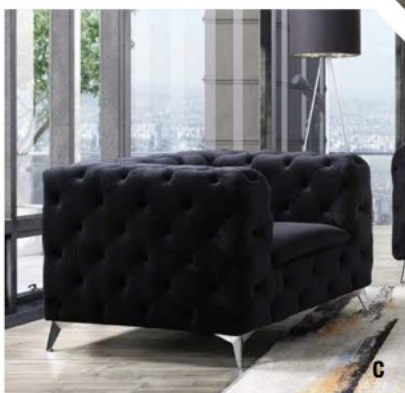

NEW

Gather your friends and family around for a game night or to enjoy a movie marathon. Whatever it may be, sofas are a staple in all our homes. Take a look at this Phifina collection; not only is it beautiful but also durable with its metal legs. Featuring button tufting for a look that works well in any contemporary setting. Each piece is upholstered in foam-filled velvet for an alluring feel. Its solid black tone is intended to blend in or stand out against your existing color scheme and decor.

PHIFINA | BLACK VELVET

- A. 55920 Sofa w/2 Pillows, 91"L x 38"D x 31"H
- B. 55921 Loveseat w/2 Pillows, 68"L x 38"D x 31"H
- C. 55922 Chair, 46"L x 38"D x 31"H

PRODUCT FEATURES:
INCLUDES FAUX FUR THROW PILLOWS
LOOSE SEAT & TIGHT BACK CUSHIONS
BUTTON TUFTED
METAL LEG