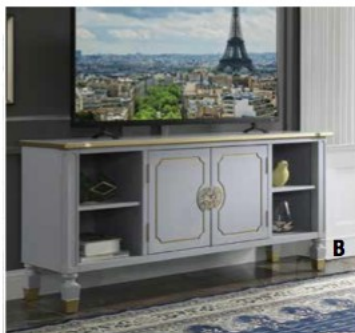

HOUSE MARCHESE

GOLD & PEARL GRAY FINISH

- A. 91990 Entertainment Center
  104"L x 16"W x 79"H
- B. 91993 TV Stand
  68"L x 16"W x 26"H

PRODUCT FEATURES:

MAX. SIZE RECOMMENDED 65" FLAT SCREEN TV
GOLD TRIM & TIPPED ACCENTS
MULTIPLE OPEN STORAGE COMPARTMENTS

HOUSE BEATRICE

CHARCOAL & LIGHT GRAY FINISH

- C. 91980 Entertainment Center
  105"L x 16"W x 79"H
- D. 91983 TV Stand
  68"L x 16"W x 21"H

PRODUCT FEATURES:

MAX. SIZE RECOMMENDED 65" FLAT SCREEN TV
MULTIPLE OPEN STORAGE COMPARTMENTS
SILVER TRIM ACCENT