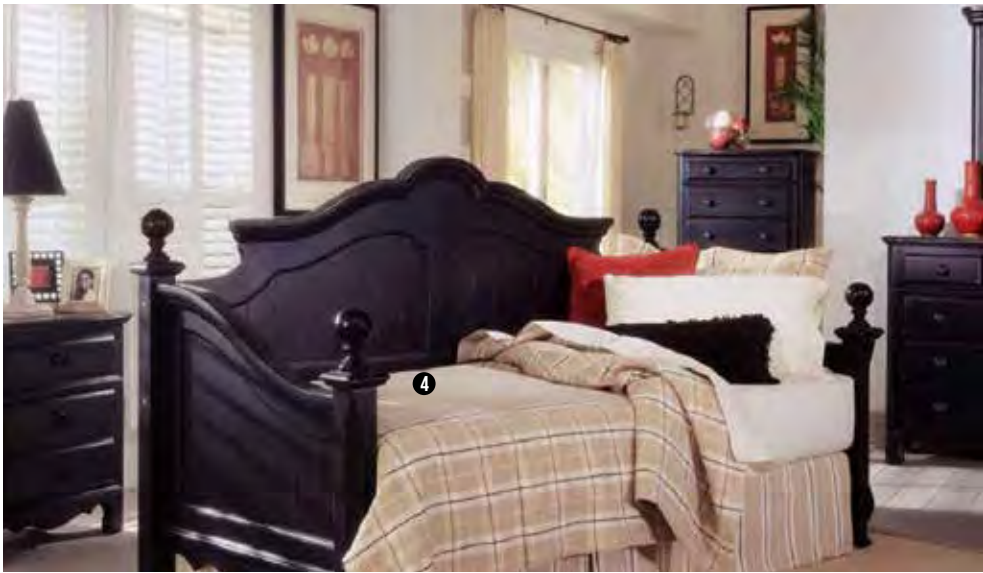

1. **Katrina Daybed** LKT100TDB 80 x 41 x 51
• German Silver Metal construction

2. **Lee Daybed** LLE100TDB 84 x 40 x 37
• Dark brown finish
• Solid wood framing

3. **Sutherland Daybed** LSD100TDB 82 x 41 x 44
• Engineered and solid wood framing
• Mindy veneer
• Mahogany distressed detailing
• Rustic design

4. **Town & Country Daybed** LTC100TDB 82 x 41 x 44
• Wood framing