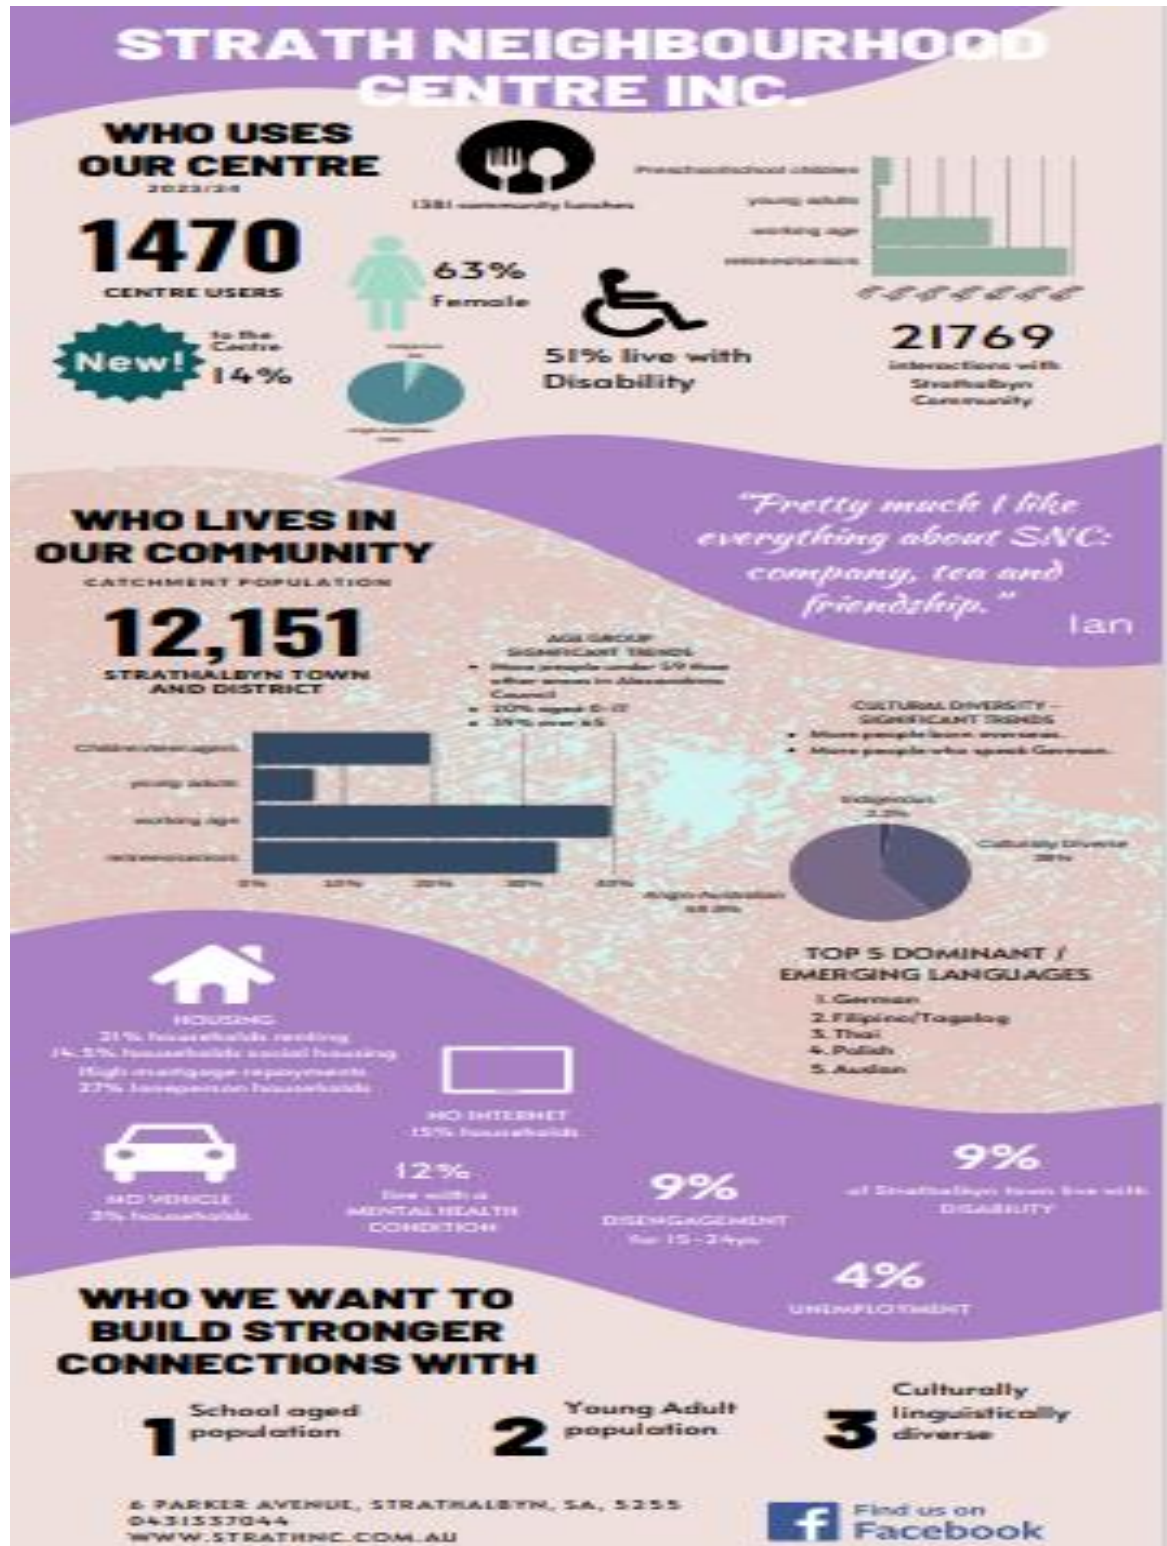

Newsletter April May 2024

Did you know?

This chart shows us a lot of interesting information about our Centre and our town.

Over the past 12 months we have had 1470 people who have used our Centre. 1381 community lunches have been served and 21,769 people have interacted in some way with our Centre.